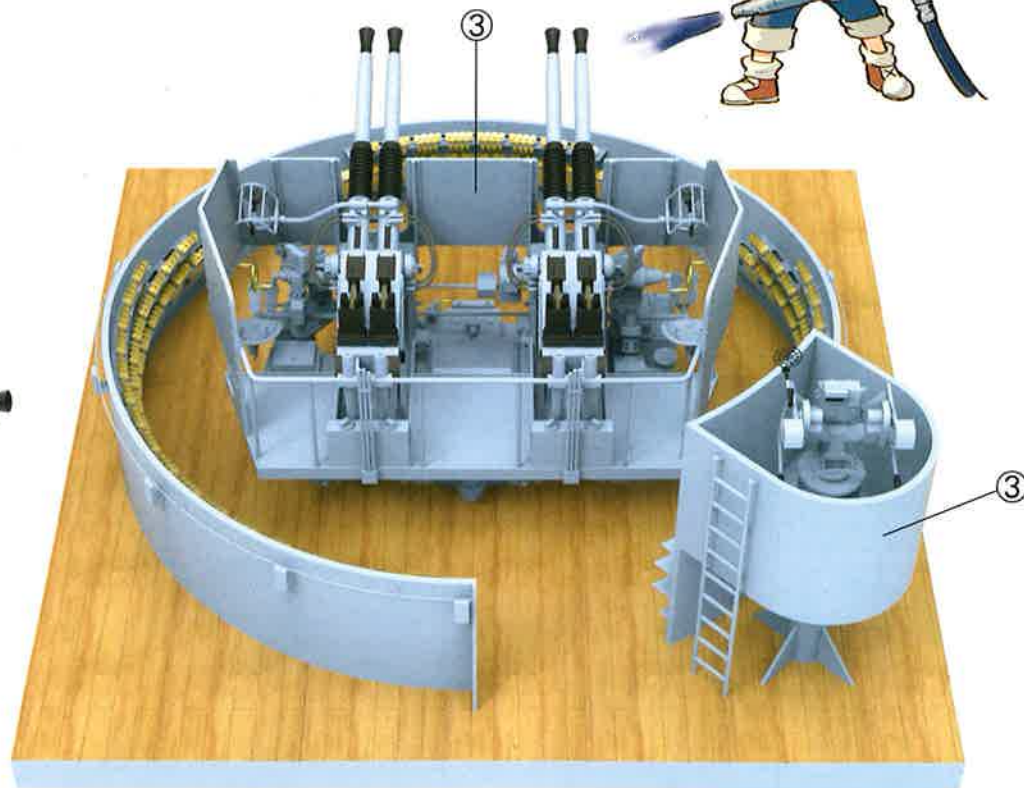

PAINT INDEX 本キットで使用する塗料 (MR. HOBBY)

①	②	③	④	⑤	⑥	⑦
C33	C2	C307	C3	C9	C14	C44
FLAT BLACK	BLACK	GRAY FS36320	RED	GOLD	NAVY BLUE	TAN