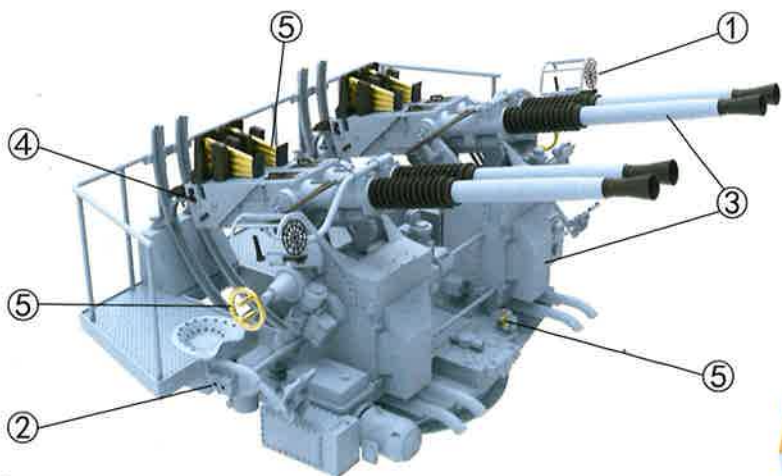

1/35 SCALE US NAVY 40mm Quad Bofors AA Gun Mount

塗装指示 PAINT INSTRUCTION