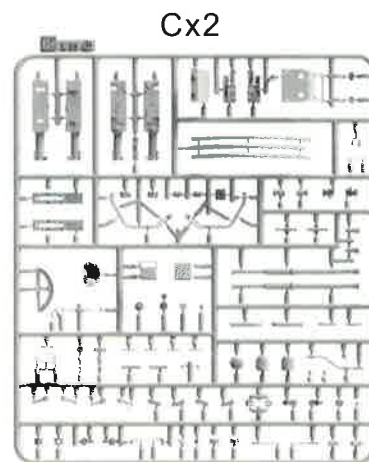

选择
OPTIONAL

不粘接
NO CEMENT

贴纸
DECAL

强力胶
SUPER GLUE

对侧相同
BOTH SIDE

组装前必读 READ BEFORE ASSEMBLING

- Please check out the instruction before assembling.
- Glue and paint are not included.
- Glue, paint and other tools are not allowed to be reached by children.
- Please take care while using tools, glue, and paint should be kept away from fire and be sure not to work with models in a confined chamber.
- The kit may contain metal parts, please be careful while working.

Ax1

Bx1

Cx2

Ex1

lx1

Metal Gun Barrel

x4

Dx1