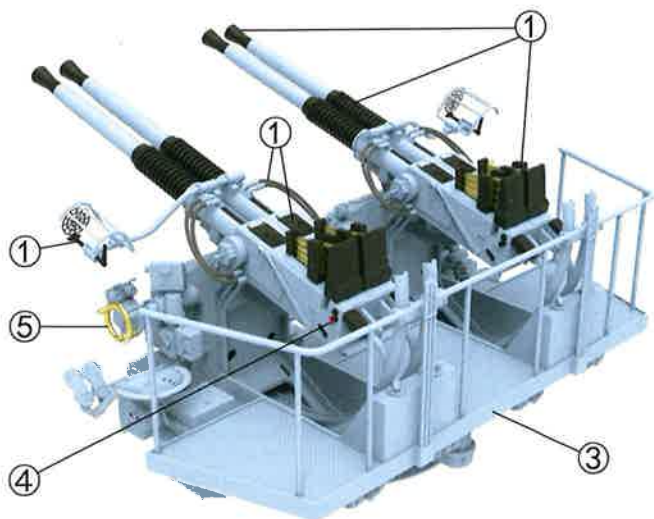

1/35 SCALE US NAVY 40mm Quad Bofors AA Gun Mount

塗装指示 PAINT INSTRUCTION