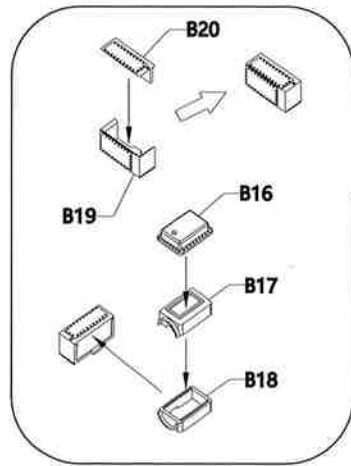

组2套
MAKE TWO

A