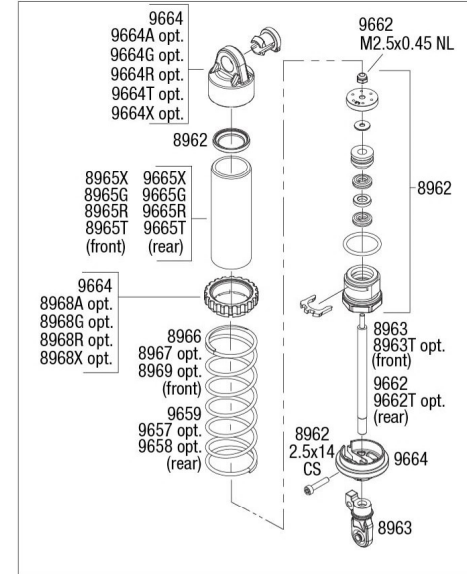

REV 240513-R01

SLEDGE

Front Assembly

TRAXXAS

Shock Assembly

Steering Assembly

REV 240513-R01
 Specifications on this page are subject to change without notice.
 Every attempt has been made to ensure the accuracy of this drawing;
 however, Traxxas cannot be held responsible for typographical or other errors.