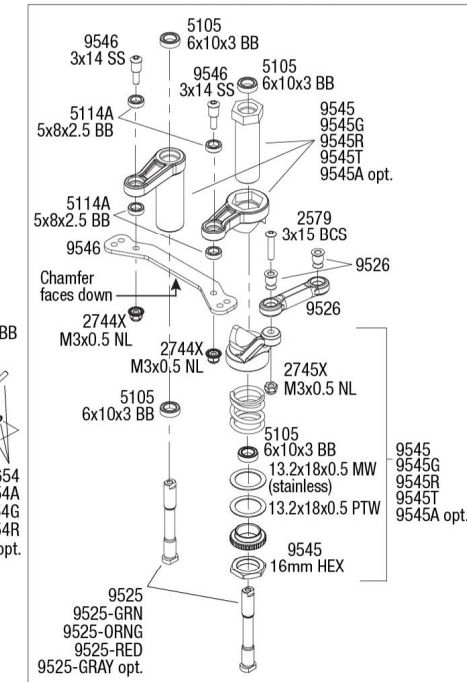

Chassis Assembly

See Parts List for a complete listing of optional accessories.

Specifications on this page are subject to change without notice. Every attempt has been made to ensure the accuracy of this drawing; however, Traxxas cannot be held responsible for typographical or other errors.

REV 240513-R01

SLEDGE

Front Assembly

TRAXXAS

Shock Assembly

Steering Assembly

REV 240513-R01
 Specifications on this page are subject to change without notice.
 Every attempt has been made to ensure the accuracy of this drawing;
 however, Traxxas cannot be held responsible for typographical or other errors.

See Parts List for a complete listing of optional accessories.