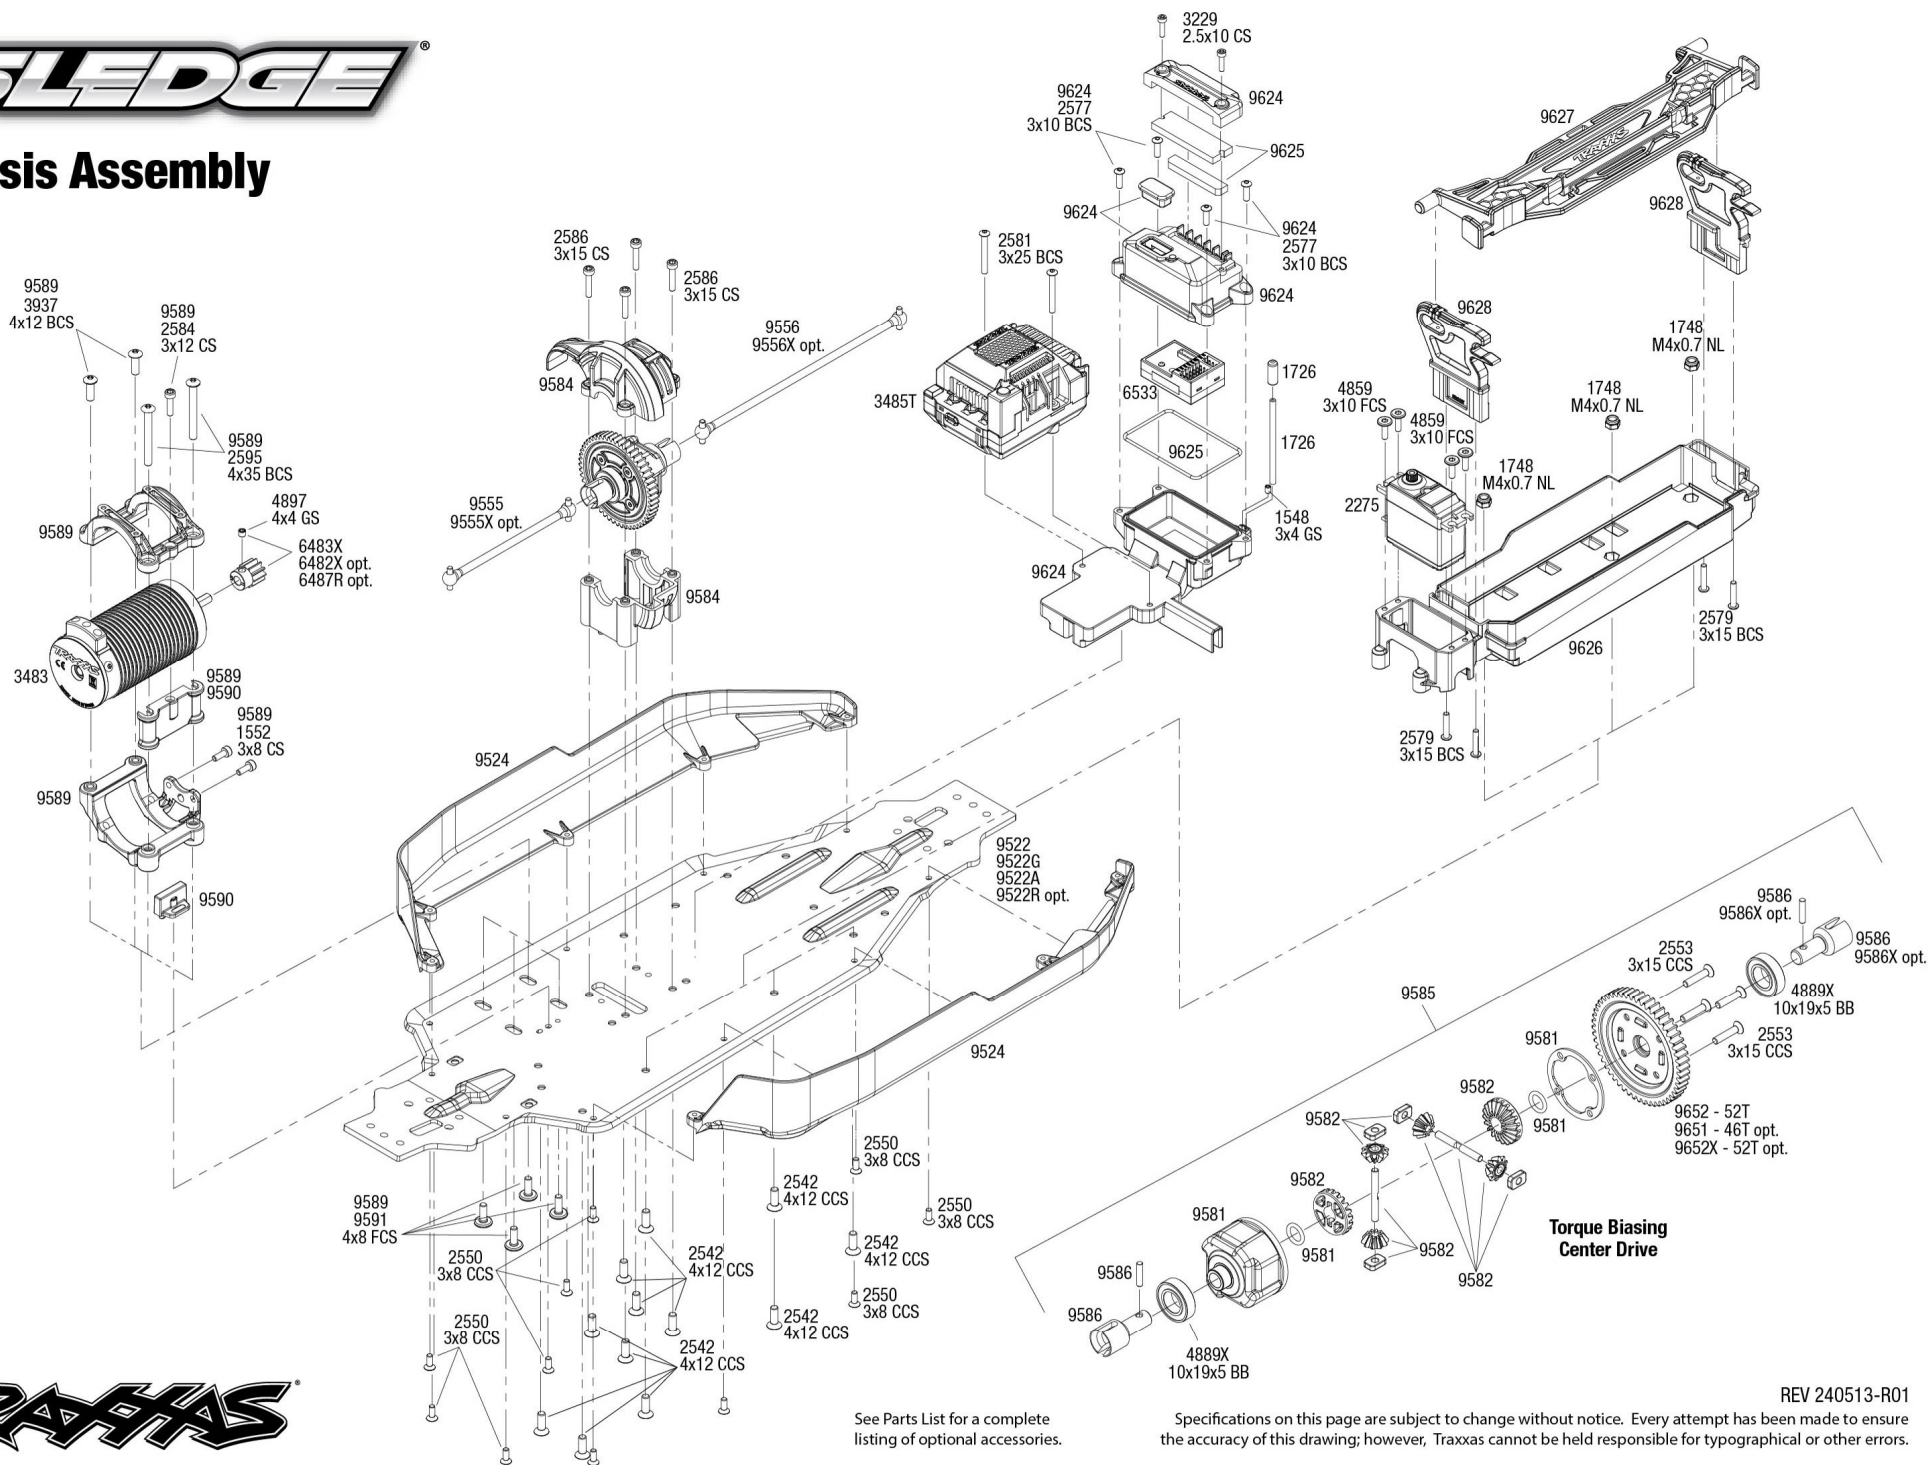

Body Assembly

See Parts List for a complete listing of optional accessories.

Specifications on this page are subject to change without notice. Every attempt has been made to ensure the accuracy of this drawing; however, Traxxas cannot be held responsible for typographical or other errors.

Chassis Assembly

See Parts List for a complete listing of optional accessories.

Specifications on this page are subject to change without notice. Every attempt has been made to ensure the accuracy of this drawing; however, Traxxas cannot be held responsible for typographical or other errors.

REV 240513-R01

SLEDGE

Front Assembly

TRAXXAS

Shock Assembly

Steering Assembly

REV 240513-R01
 Specifications on this page are subject to change without notice.
 Every attempt has been made to ensure the accuracy of this drawing;
 however, Traxxas cannot be held responsible for typographical or other errors.