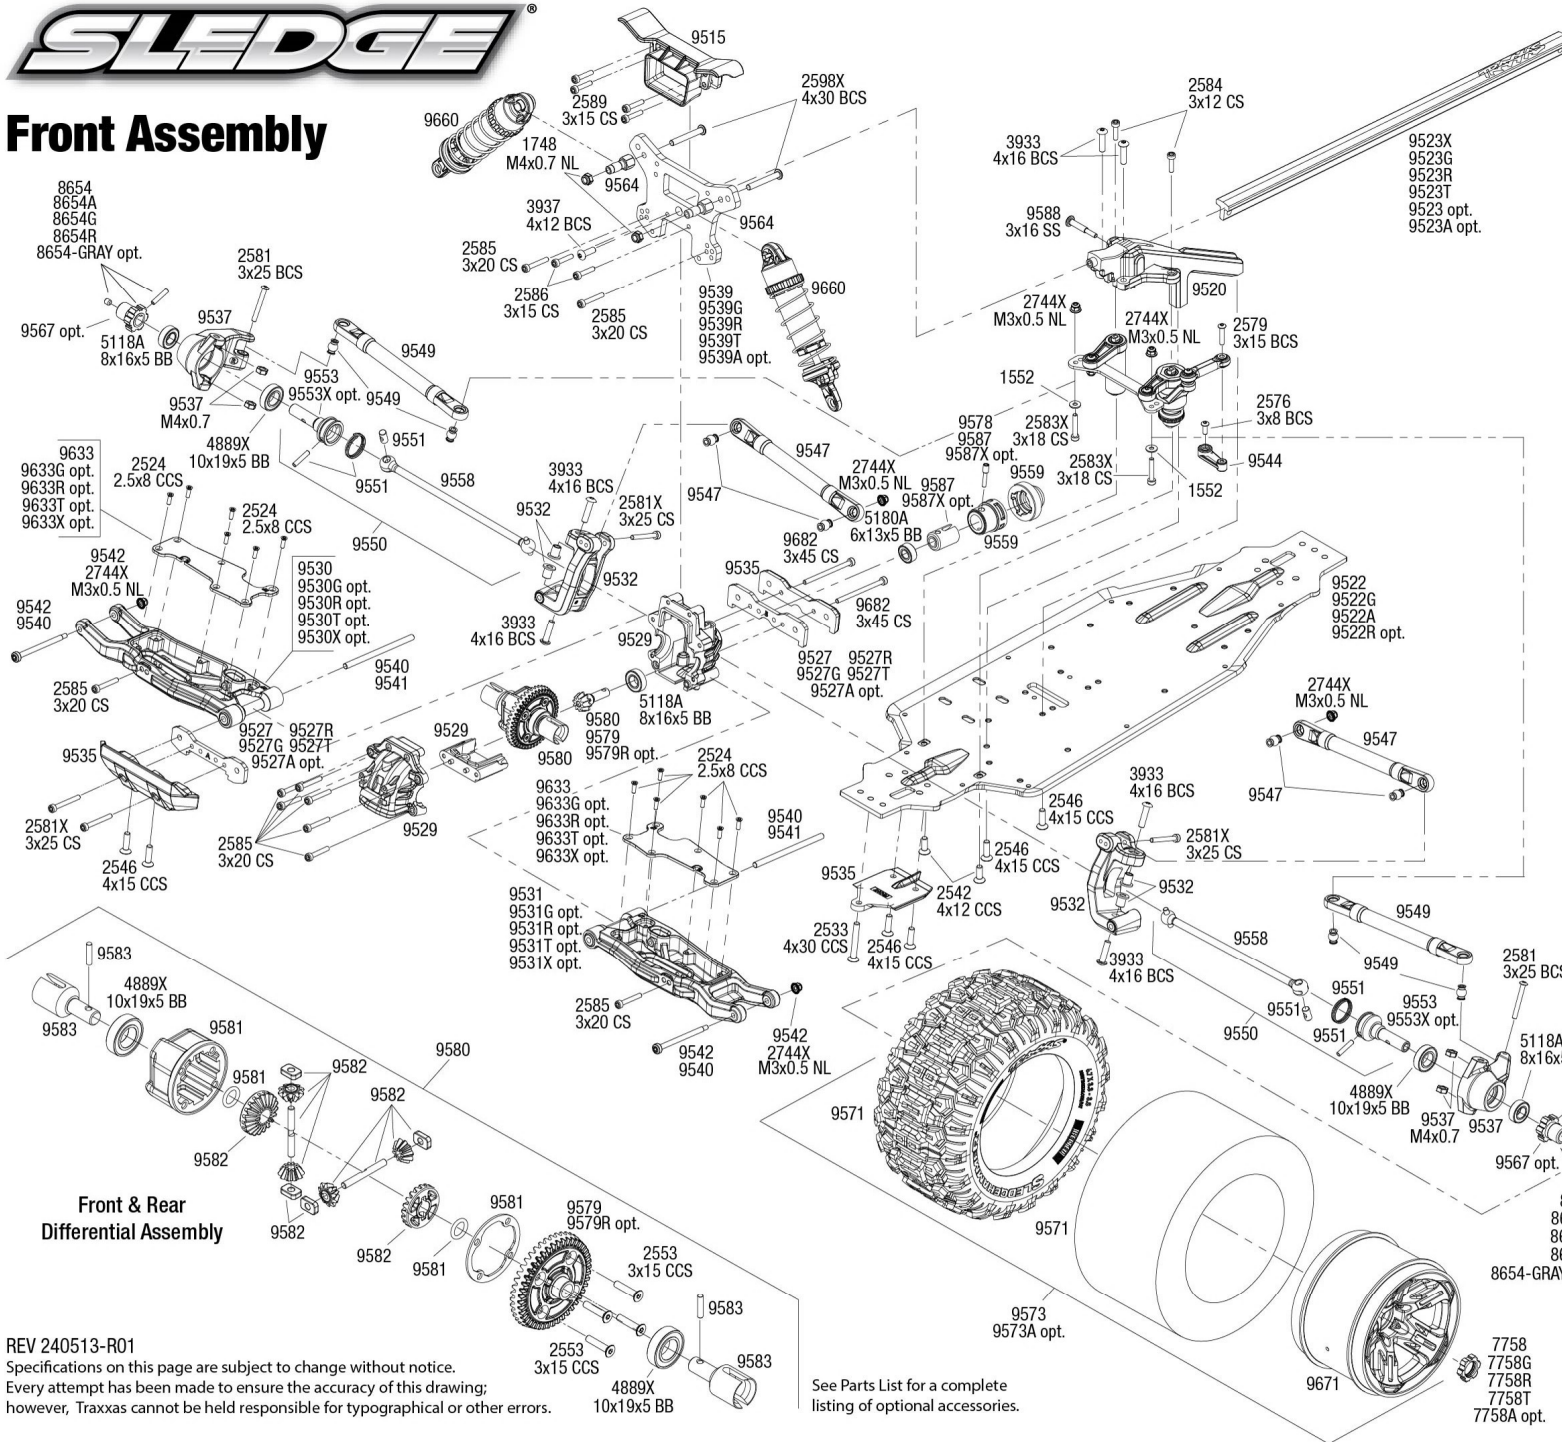

Body Assembly

See Parts List for a complete listing of optional accessories.

Specifications on this page are subject to change without notice. Every attempt has been made to ensure the accuracy of this drawing; however, Traxxas cannot be held responsible for typographical or other errors.

Chassis Assembly

See Parts List for a complete listing of optional accessories.

Specifications on this page are subject to change without notice. Every attempt has been made to ensure the accuracy of this drawing; however, Traxxas cannot be held responsible for typographical or other errors.

REV 240513-R01

SLEDGE

Front Assembly

TRAXXAS

Shock Assembly

Steering Assembly

REV 240513-R01
 Specifications on this page are subject to change without notice.
 Every attempt has been made to ensure the accuracy of this drawing;
 however, Traxxas cannot be held responsible for typographical or other errors.