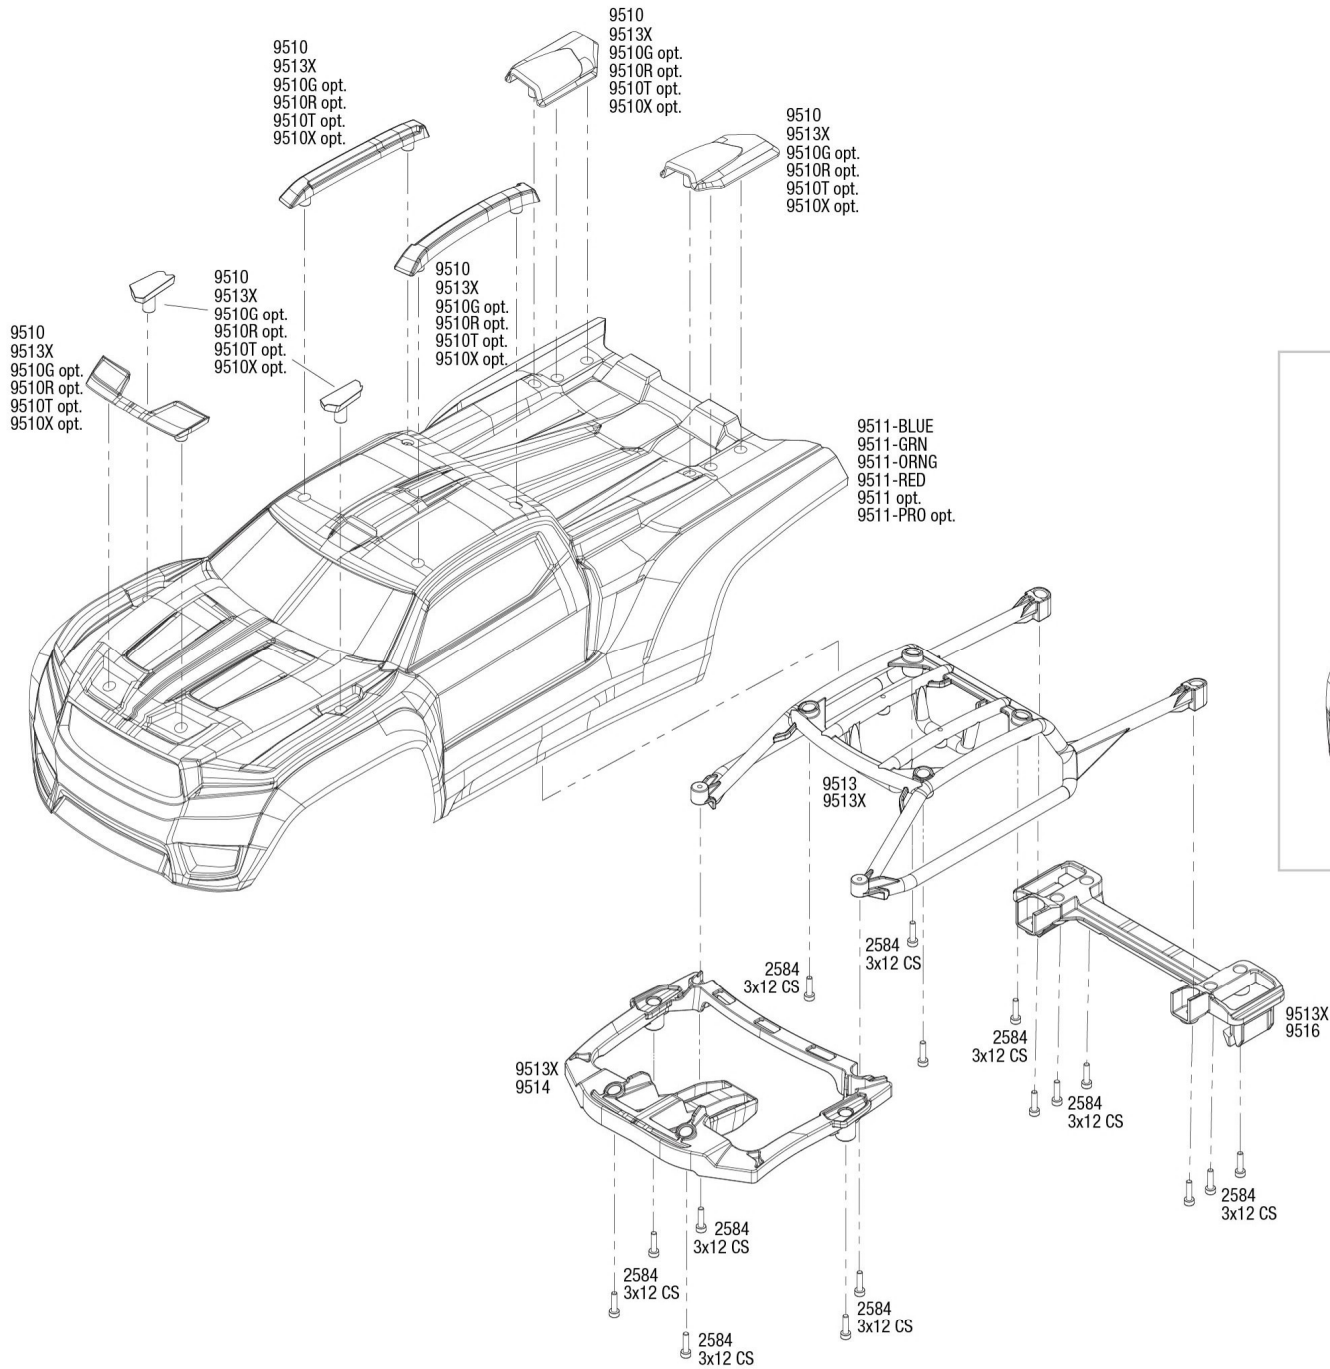

Body Assembly

See Parts List for a complete listing of optional accessories.

Specifications on this page are subject to change without notice. Every attempt has been made to ensure the accuracy of this drawing; however, Traxxas cannot be held responsible for typographical or other errors.

Chassis Assembly

See Parts List for a complete listing of optional accessories.

Specifications on this page are subject to change without notice. Every attempt has been made to ensure the accuracy of this drawing; however, Traxxas cannot be held responsible for typographical or other errors.

REV 240513-R01

SLEDGE

Front Assembly

TRAXXAS

Shock Assembly

Steering Assembly

REV 240513-R01
 Specifications on this page are subject to change without notice.
 Every attempt has been made to ensure the accuracy of this drawing;
 however, Traxxas cannot be held responsible for typographical or other errors.