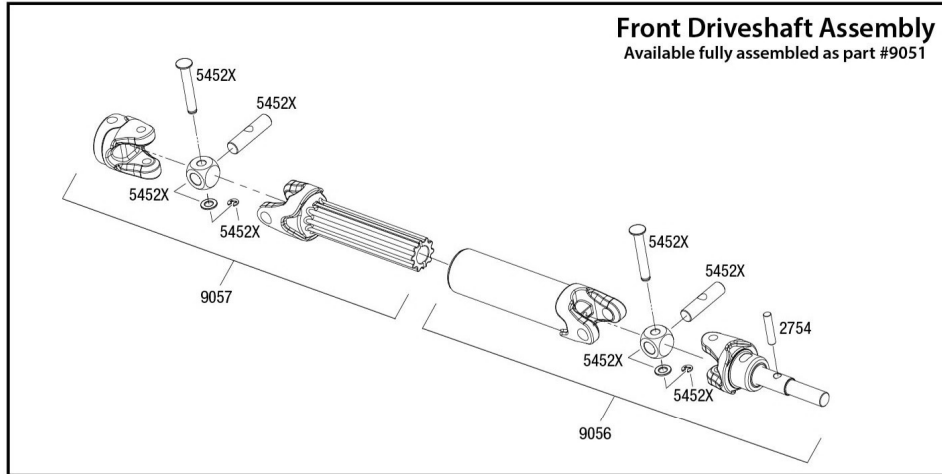

## Body Assembly

Completed Assembly (view from top)

Completed Assembly (view from bottom)

REV 241030-R00

See Parts List for a complete listing of optional accessories.

Specifications on this page are subject to change without notice. Every attempt has been made to ensure the accuracy of this drawing; however, Traxxas cannot be held responsible for typographical or other errors.

### Driveshafts