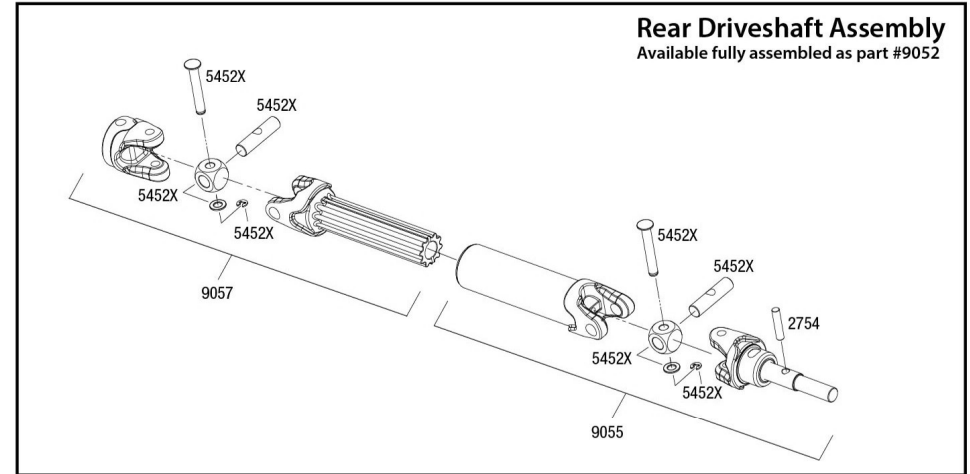

## Body Assembly

Completed Assembly (view from top)

Completed Assembly (view from bottom)

REV 241030-R00

See Parts List for a complete listing of optional accessories.

Specifications on this page are subject to change without notice. Every attempt has been made to ensure the accuracy of this drawing; however, Traxxas cannot be held responsible for typographical or other errors.

### Driveshafts