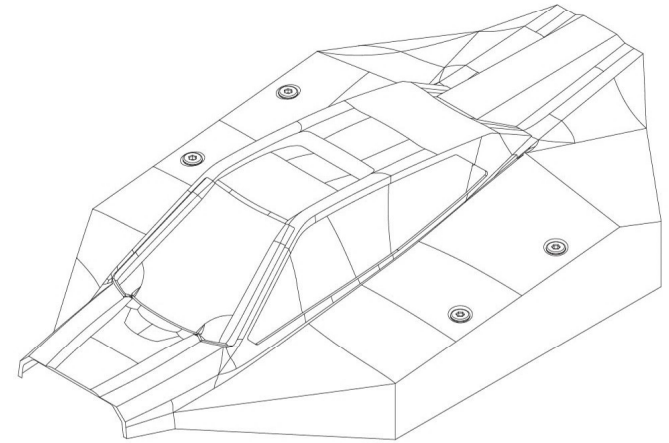

## Body Assembly

Completed Assembly (view from top)

Completed Assembly (view from bottom)

REV 241030-R00

See Parts List for a complete listing of optional accessories.

Specifications on this page are subject to change without notice. Every attempt has been made to ensure the accuracy of this drawing; however, Traxxas cannot be held responsible for typographical or other errors.

### Driveshafts