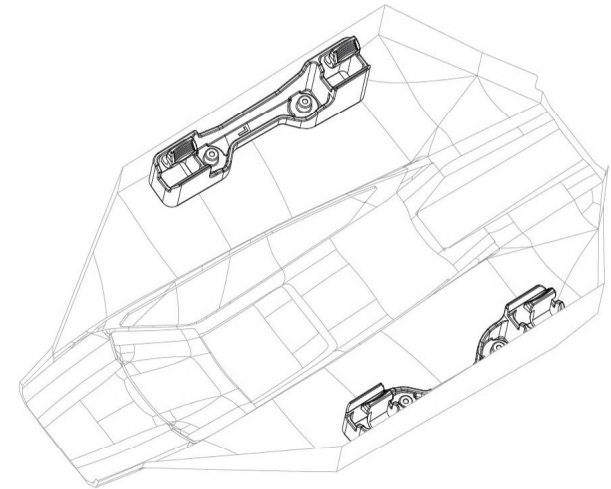

## Body Assembly

Completed Assembly (view from top)

Completed Assembly (view from bottom)

REV 241030-R00

See Parts List for a complete listing of optional accessories.

Specifications on this page are subject to change without notice. Every attempt has been made to ensure the accuracy of this drawing; however, Traxxas cannot be held responsible for typographical or other errors.

### Driveshafts

### Modular Assembly