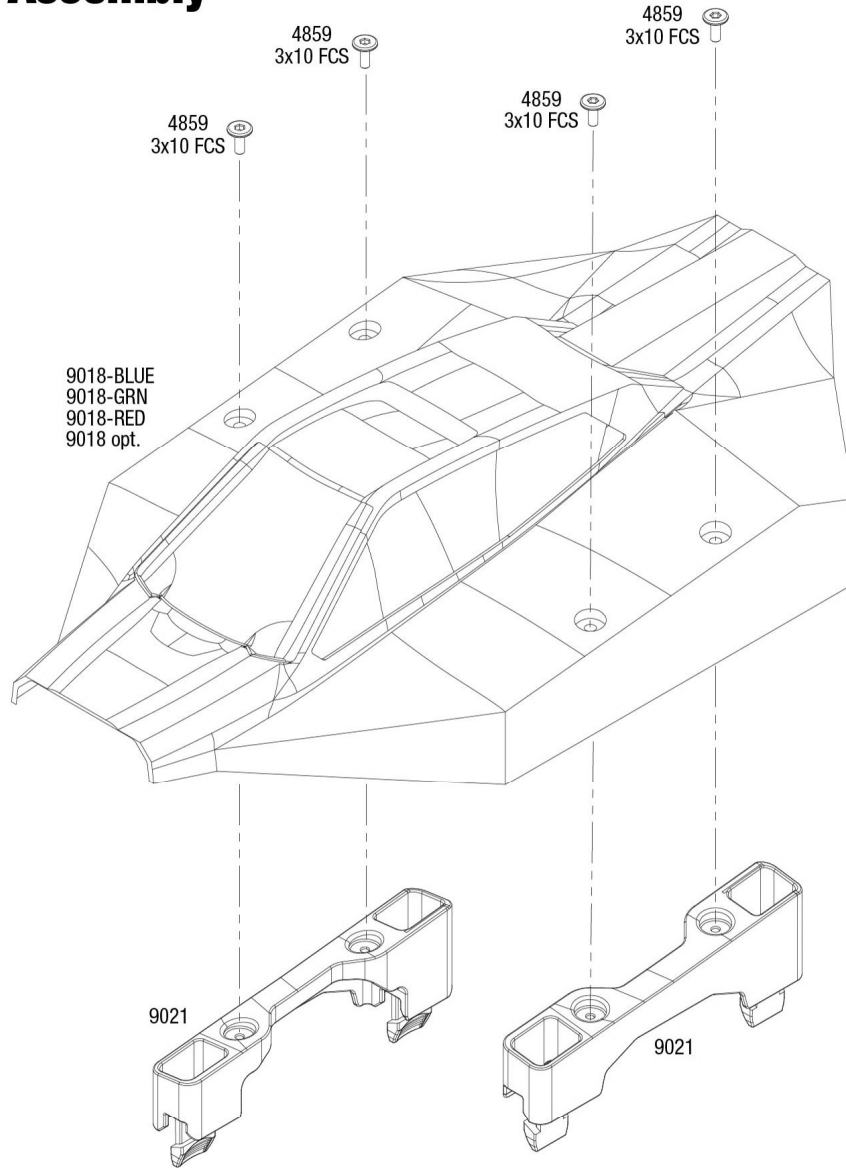

JATO 4x4

BRUSHLESS

Transmission Assembly

See Parts List for a complete listing of optional accessories.

REV 240801-R00
 Specifications on this page are subject to change without notice. Every attempt has been made to ensure the accuracy of this drawing; however, Traxxas cannot be held responsible for typographical or other errors.

Body Assembly

Completed Assembly (view from top)

Completed Assembly (view from bottom)

Chassis Assembly

Driveshafts

Modular Assembly

REV 240801-R00
See Parts List for a complete listing of optional accessories.