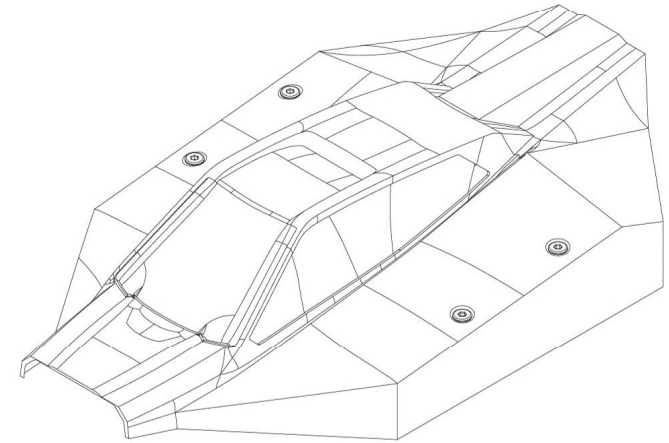

JATO 4x4

BRUSHLESS

Transmission Assembly

See Parts List for a complete listing of optional accessories.

REV 240801-R00
 Specifications on this page are subject to change without notice. Every attempt has been made to ensure the accuracy of this drawing; however, Traxxas cannot be held responsible for typographical or other errors.

Body Assembly

Completed Assembly (view from top)

Completed Assembly (view from bottom)

Chassis Assembly

Driveshafts

Modular Assembly

REV 240801-R00
See Parts List for a complete listing of optional accessories.