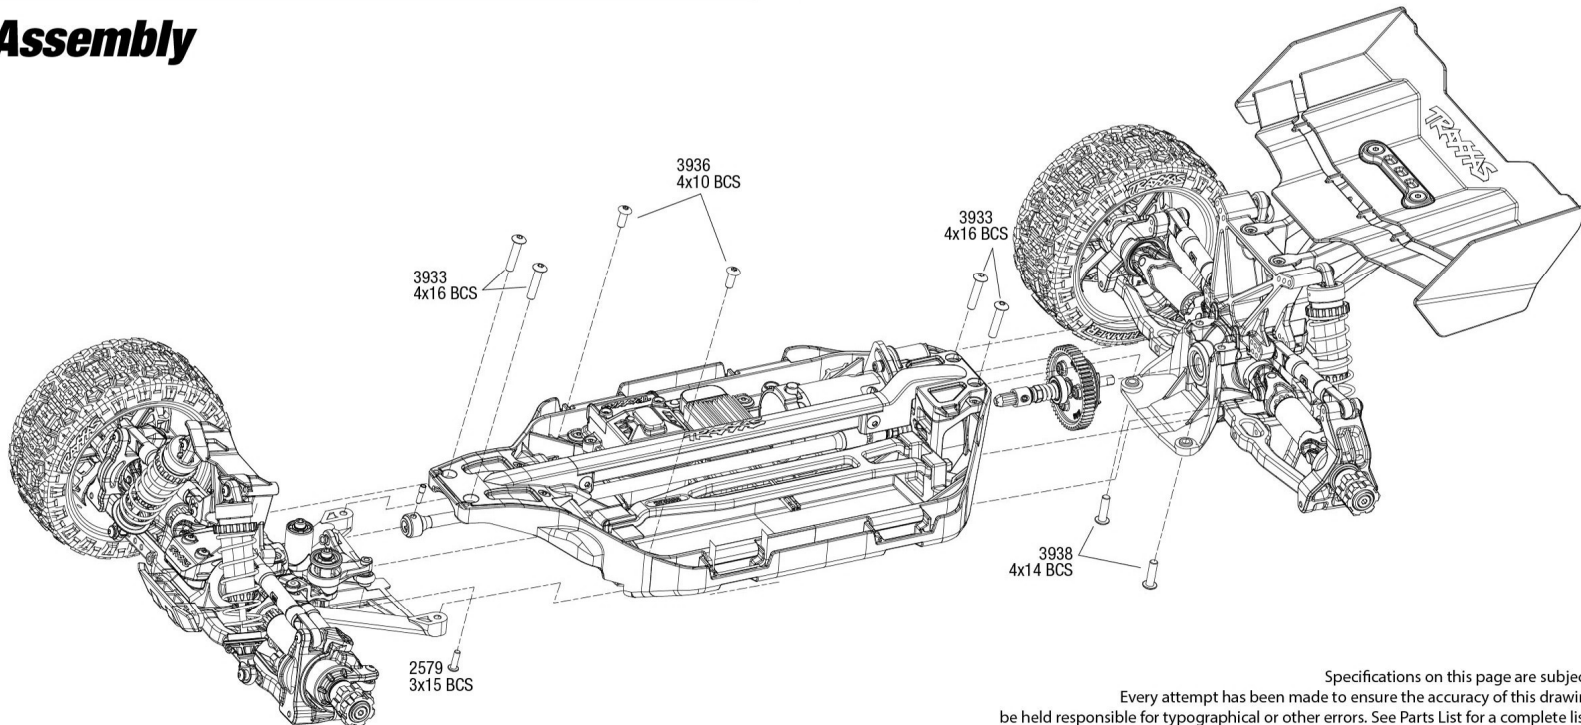

JATO 4x4

BRUSHLESS

Transmission Assembly

See Parts List for a complete listing of optional accessories.

REV 240801-R00
 Specifications on this page are subject to change without notice. Every attempt has been made to ensure the accuracy of this drawing; however, Traxxas cannot be held responsible for typographical or other errors.

Body Assembly

Completed Assembly (view from top)

Completed Assembly (view from bottom)

Chassis Assembly

Driveshafts

Modular Assembly

REV 240801-R00
See Parts List for a complete listing of optional accessories.