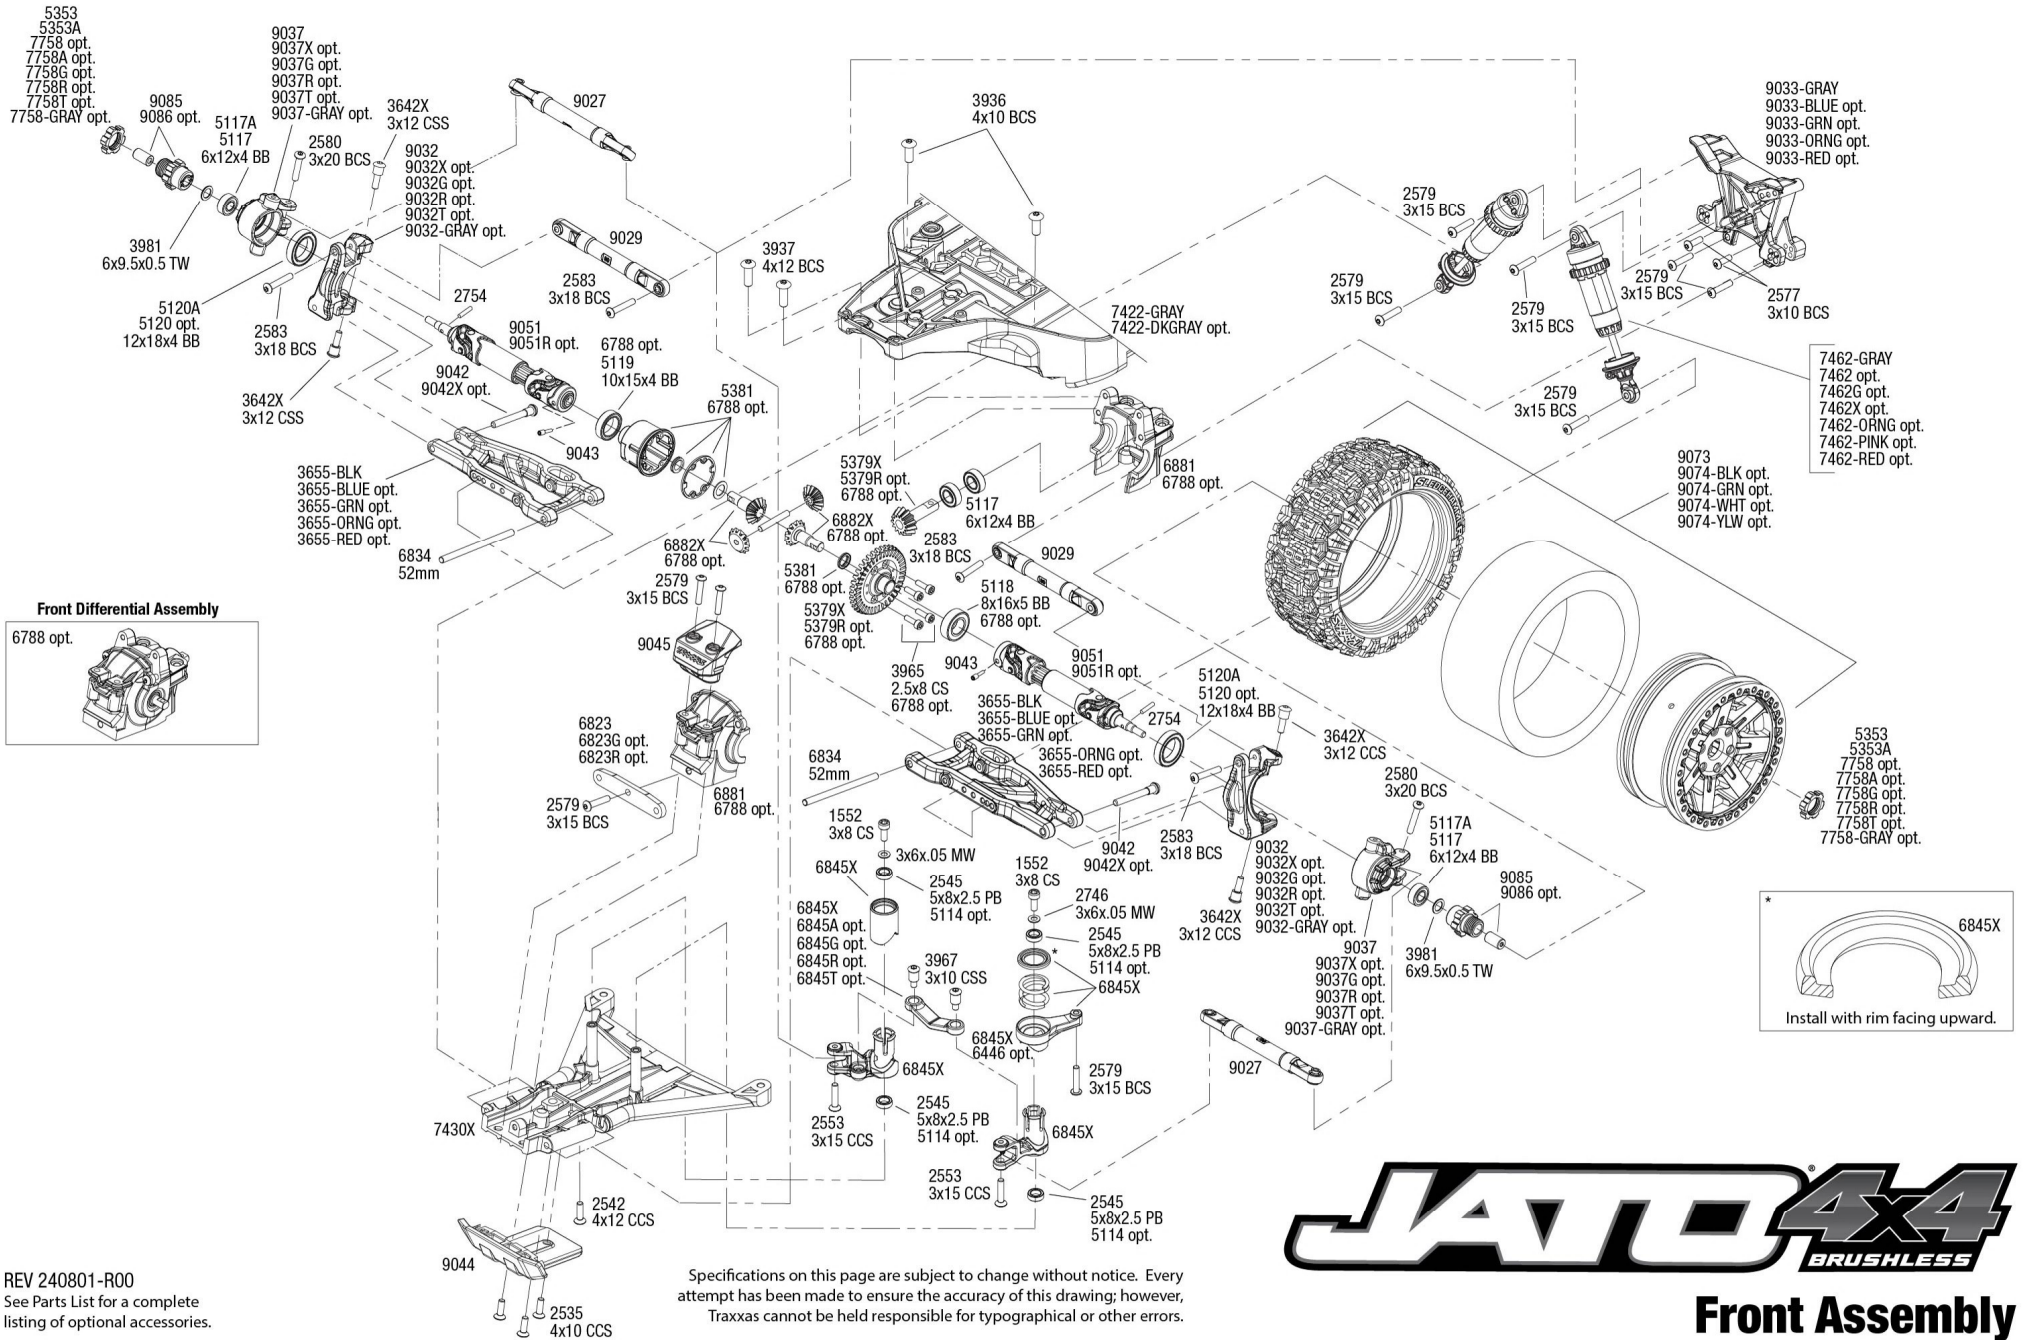

JATO 4x4

BRUSHLESS

Transmission Assembly

See Parts List for a complete listing of optional accessories.

REV 240801-R00
 Specifications on this page are subject to change without notice. Every attempt has been made to ensure the accuracy of this drawing; however, Traxxas cannot be held responsible for typographical or other errors.

Body Assembly

Completed Assembly (view from top)

Completed Assembly (view from bottom)

Chassis Assembly

Driveshafts

Modular Assembly

REV 240801-R00
See Parts List for a complete listing of optional accessories.

Front Assembly