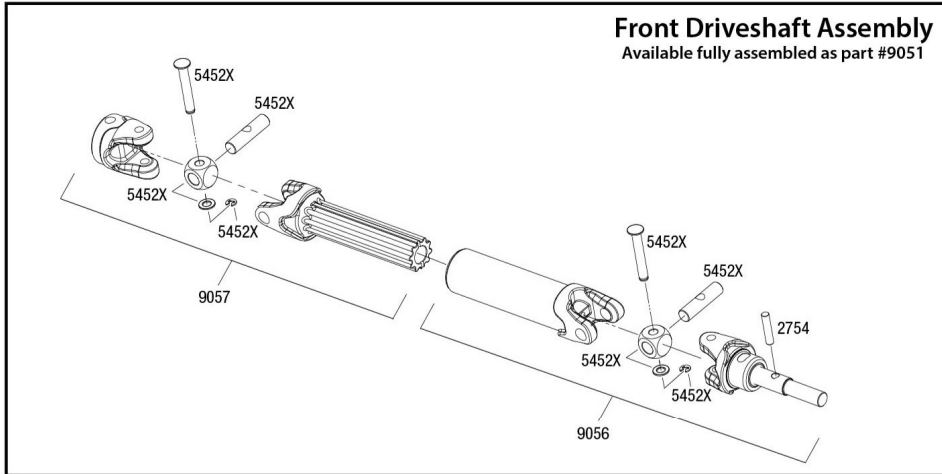

JATO 4x4

BRUSHLESS

Transmission Assembly

See Parts List for a complete listing of optional accessories.

REV 240801-R00
 Specifications on this page are subject to change without notice. Every attempt has been made to ensure the accuracy of this drawing; however, Traxxas cannot be held responsible for typographical or other errors.

Body Assembly

Completed Assembly (view from top)

Completed Assembly (view from bottom)

Chassis Assembly

Driveshafts

Modular Assembly

REV 240801-R00
See Parts List for a complete listing of optional accessories.