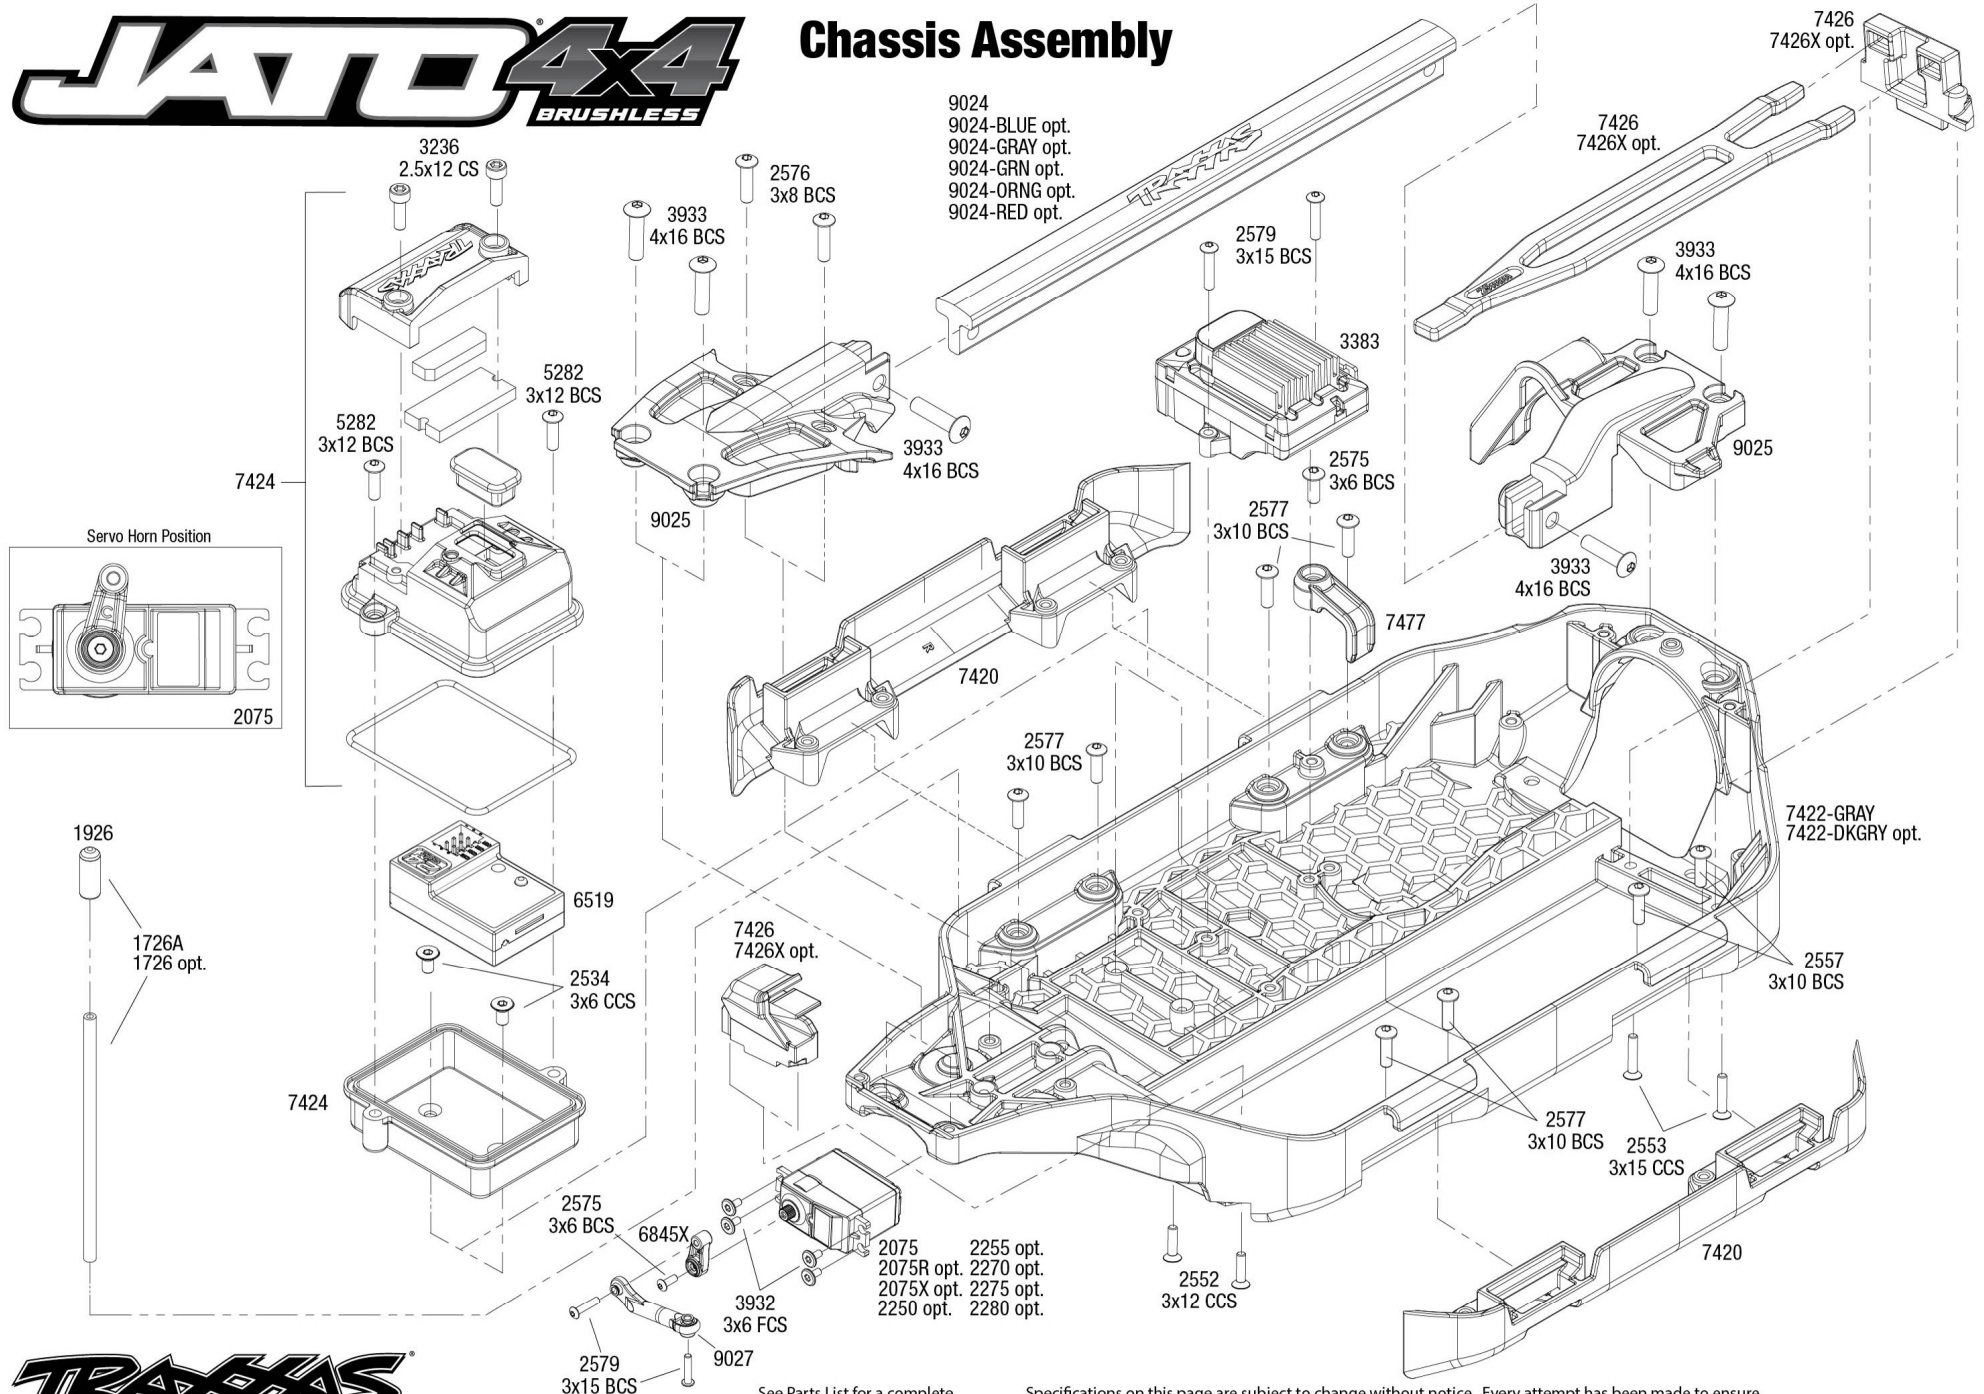

JATO 4x4

BRUSHLESS

Transmission Assembly

See Parts List for a complete listing of optional accessories.

REV 240801-R00
 Specifications on this page are subject to change without notice. Every attempt has been made to ensure the accuracy of this drawing; however, Traxxas cannot be held responsible for typographical or other errors.

Body Assembly

Completed Assembly (view from top)

Completed Assembly (view from bottom)

Chassis Assembly

Driveshafts

Modular Assembly

REV 240801-R00
See Parts List for a complete listing of optional accessories.