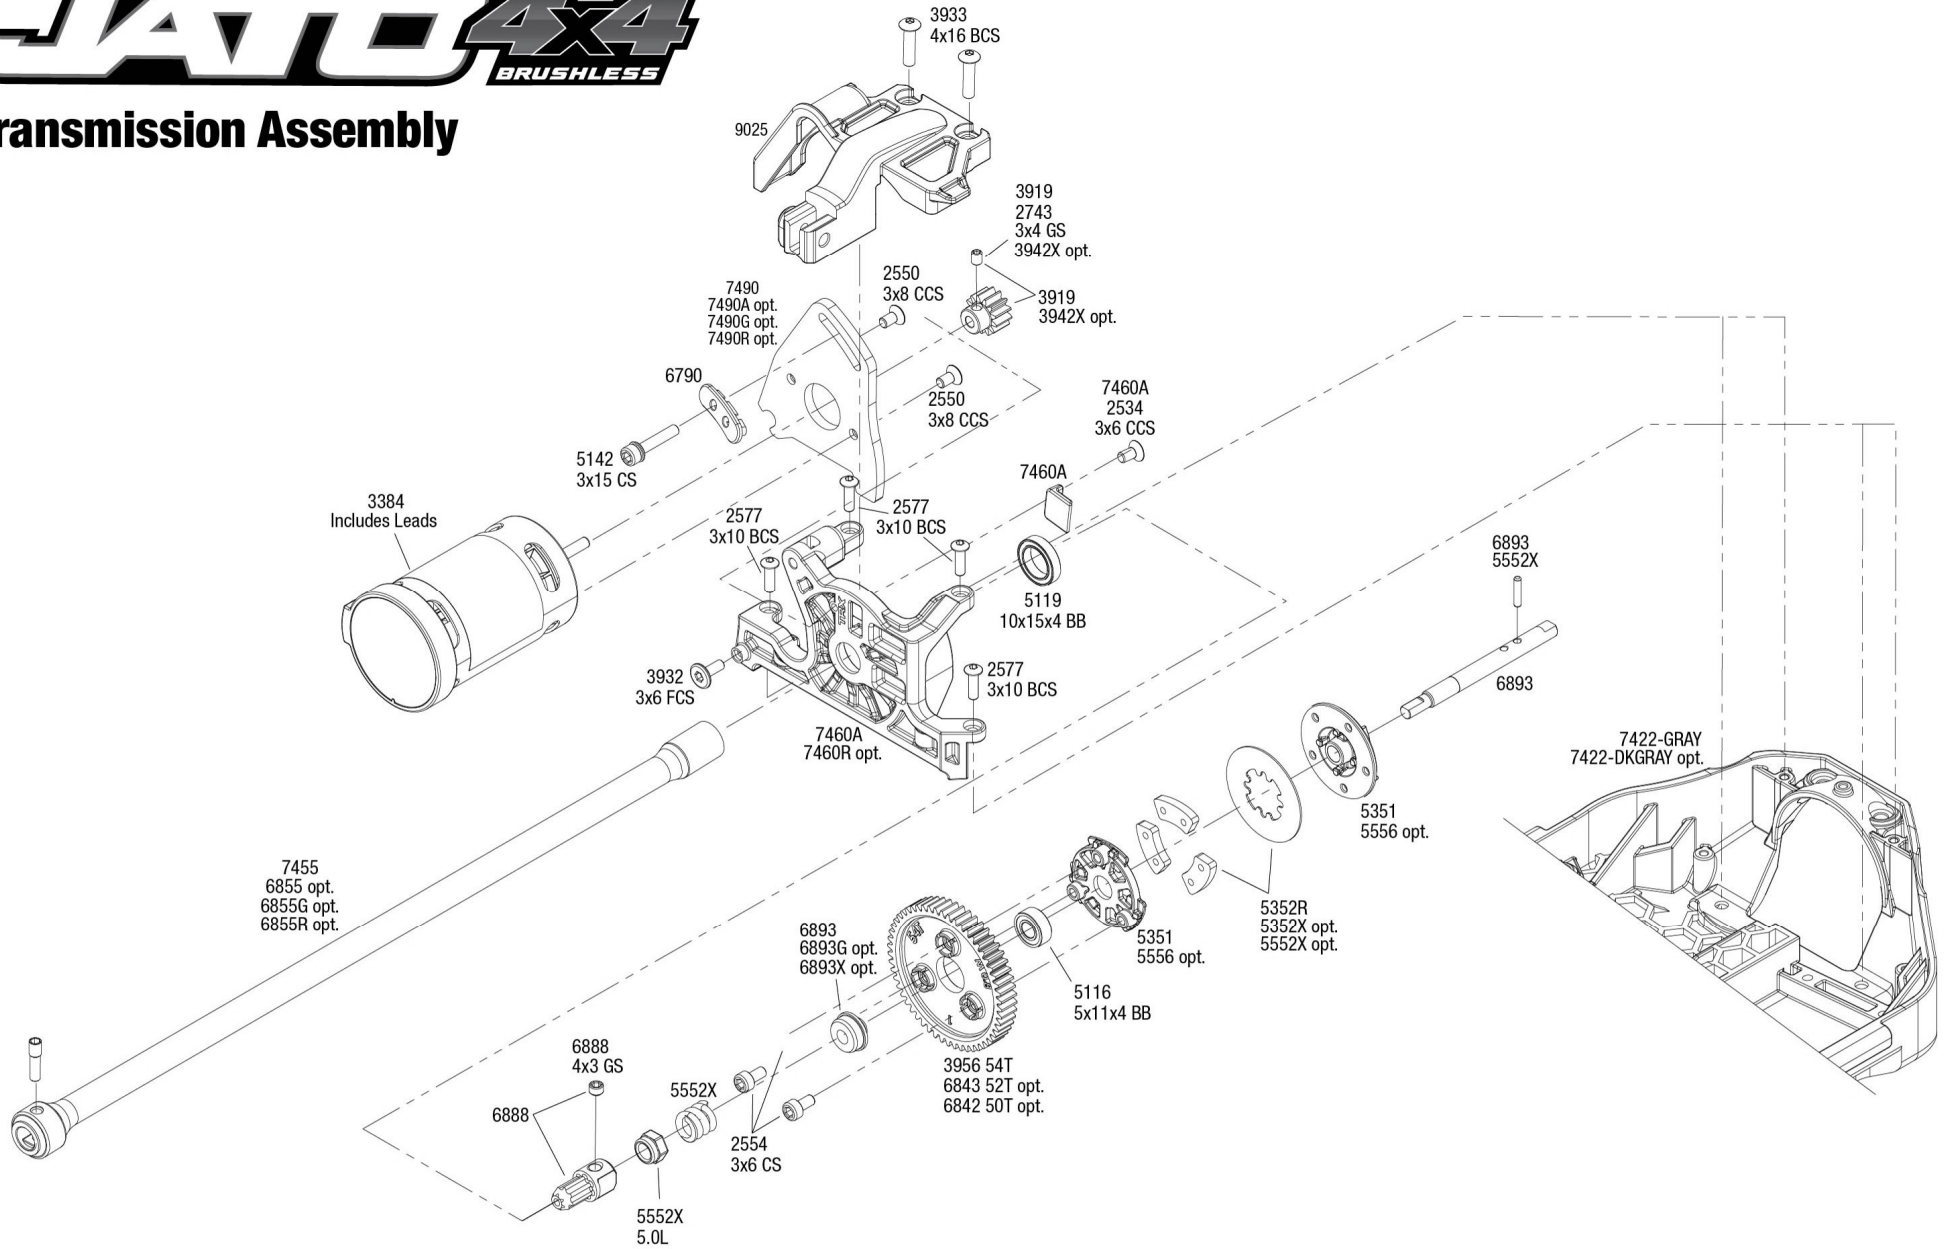

JATO 4x4

BRUSHLESS

Transmission Assembly

See Parts List for a complete listing of optional accessories.

REV 240801-R00
 Specifications on this page are subject to change without notice. Every attempt has been made to ensure the accuracy of this drawing; however, Traxxas cannot be held responsible for typographical or other errors.

Body Assembly

Completed Assembly (view from top)

Completed Assembly (view from bottom)

Chassis Assembly

Driveshafts

Modular Assembly

REV 240801-R00
See Parts List for a complete listing of optional accessories.

Front Assembly