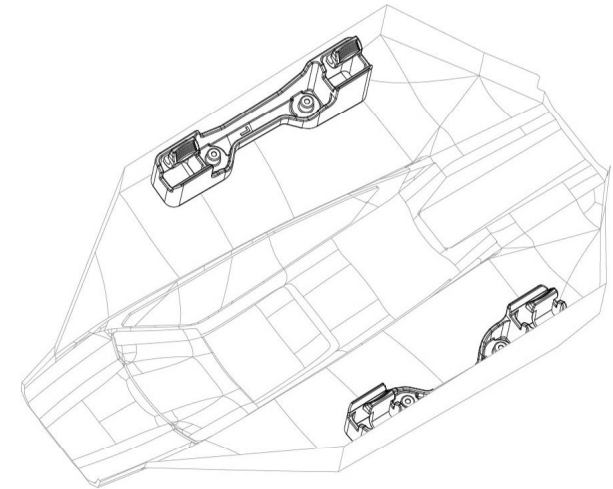

JATO 4x4

BRUSHLESS

Transmission Assembly

See Parts List for a complete listing of optional accessories.

REV 240801-R00
 Specifications on this page are subject to change without notice. Every attempt has been made to ensure the accuracy of this drawing; however, Traxxas cannot be held responsible for typographical or other errors.

Body Assembly

Completed Assembly (view from top)

Completed Assembly (view from bottom)

Chassis Assembly

Driveshafts

Modular Assembly

REV 240801-R00
See Parts List for a complete listing of optional accessories.

Front Assembly