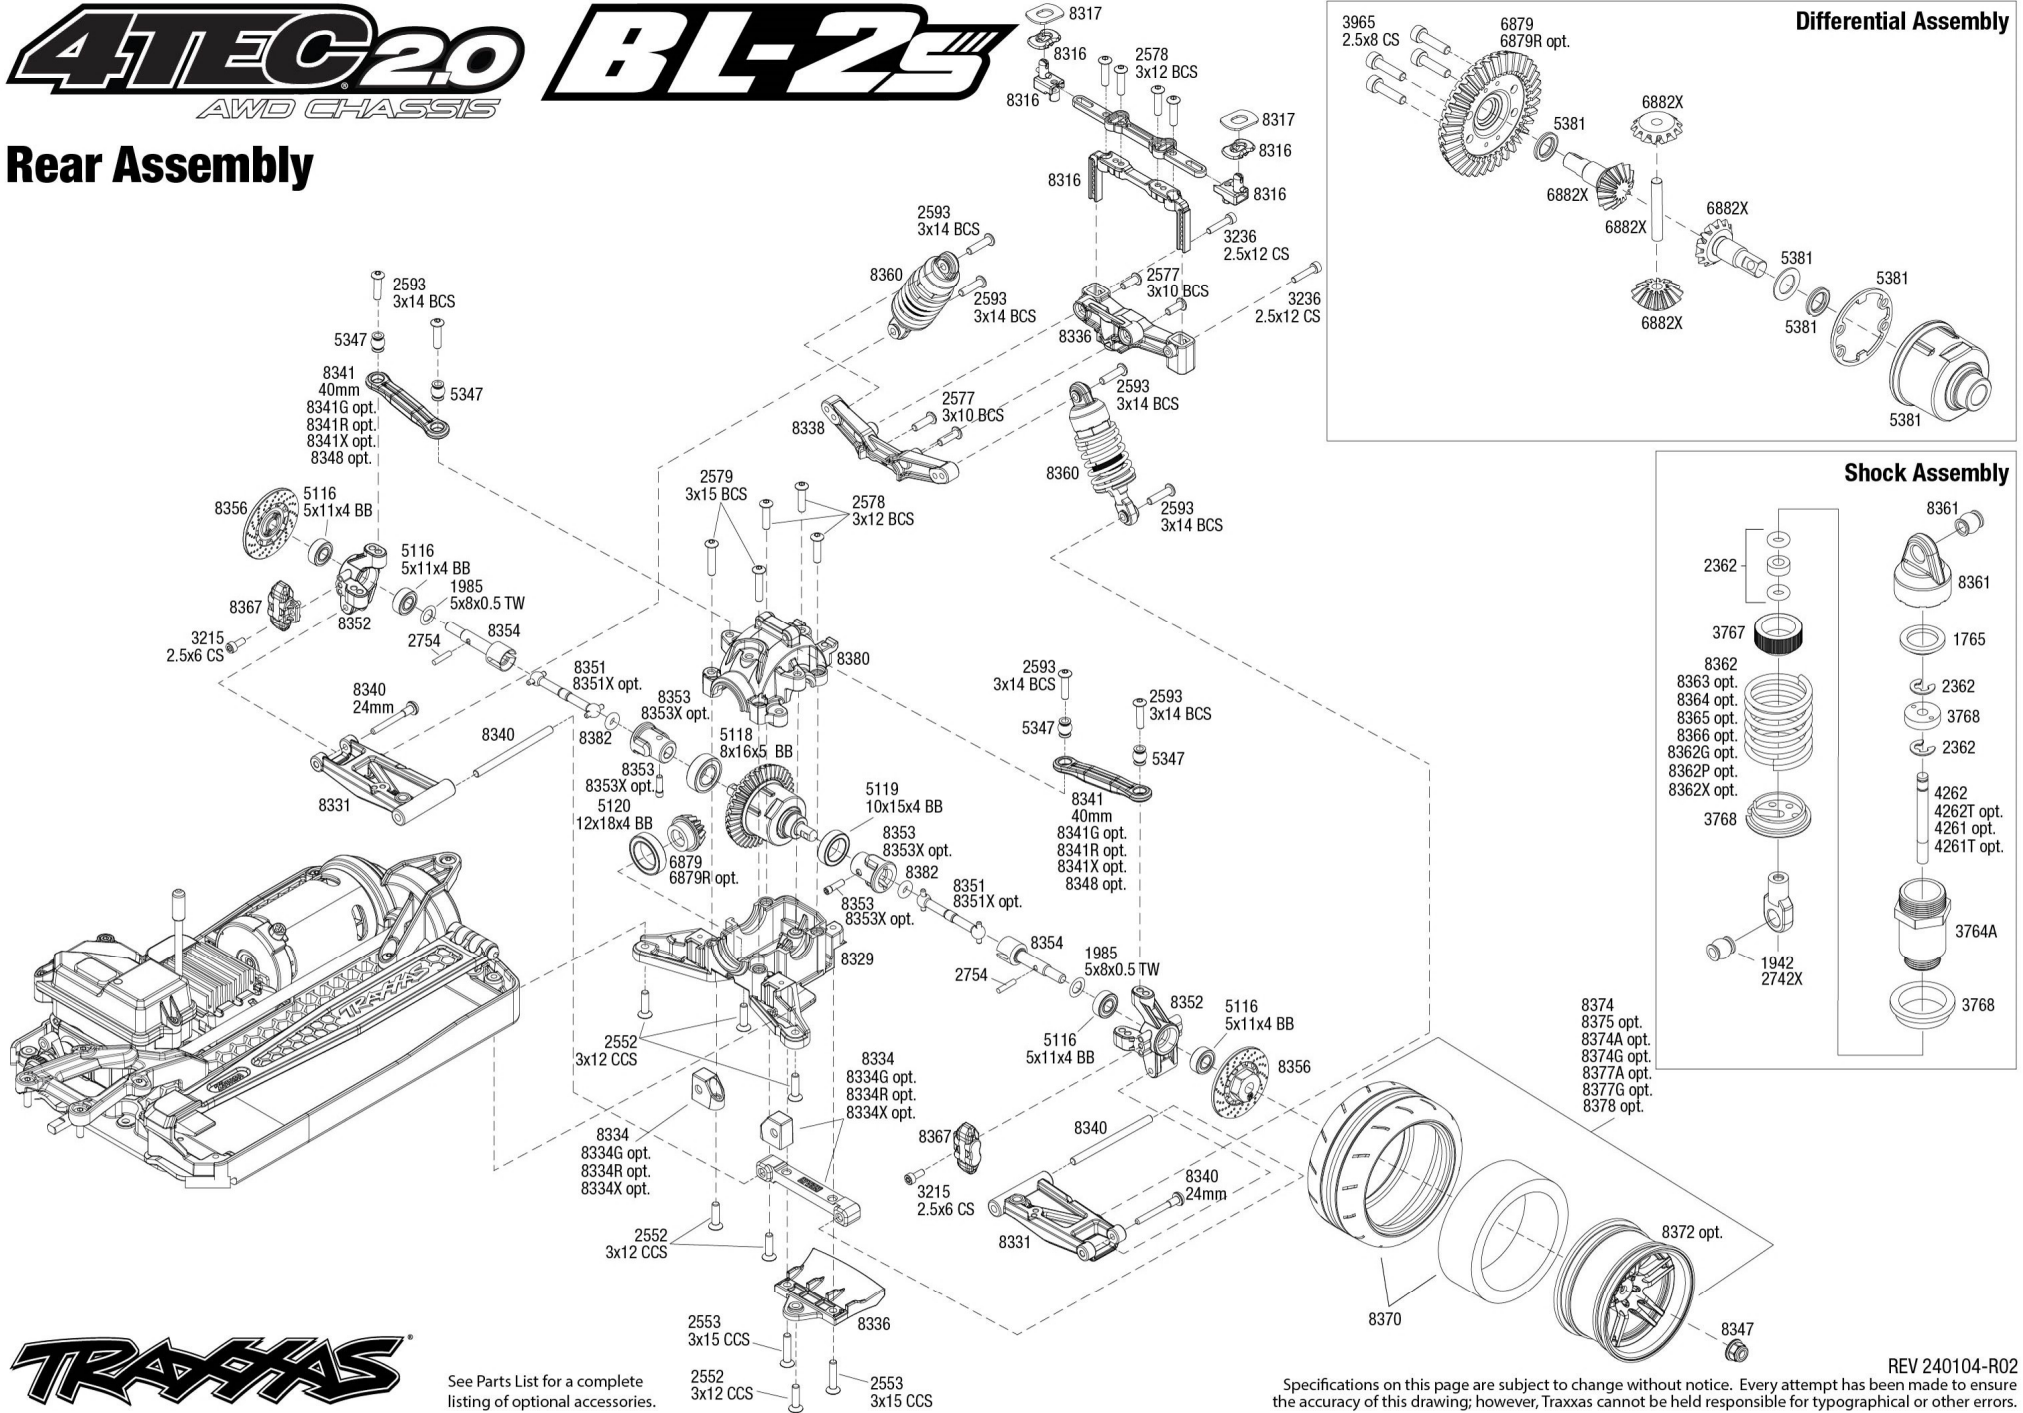

4TEC2.0

AWD CHASSIS

Modular Assembly

BL-2S

See Parts List for a complete listing of optional accessories.

REV 240104-R02

TRAXXAS

Specifications on this page are subject to change without notice. Every attempt has been made to ensure the accuracy of this drawing; however, Traxxas cannot be held responsible for typographical or other errors.

4TEC 2.0 BL-2S

AWD CHASSIS

Rear Assembly

See Parts List for a complete listing of optional accessories.

Specifications on this page are subject to change without notice. Every attempt has been made to ensure the accuracy of this drawing; however, Traxxas cannot be held responsible for typographical or other errors.

REV 240104-R02

Chassis Assembly

See Parts List for a complete listing of optional accessories.

Specifications on this page are subject to change without notice. Every attempt has been made to ensure the accuracy of this drawing; however, Traxxas cannot be held responsible for typographical or other errors.