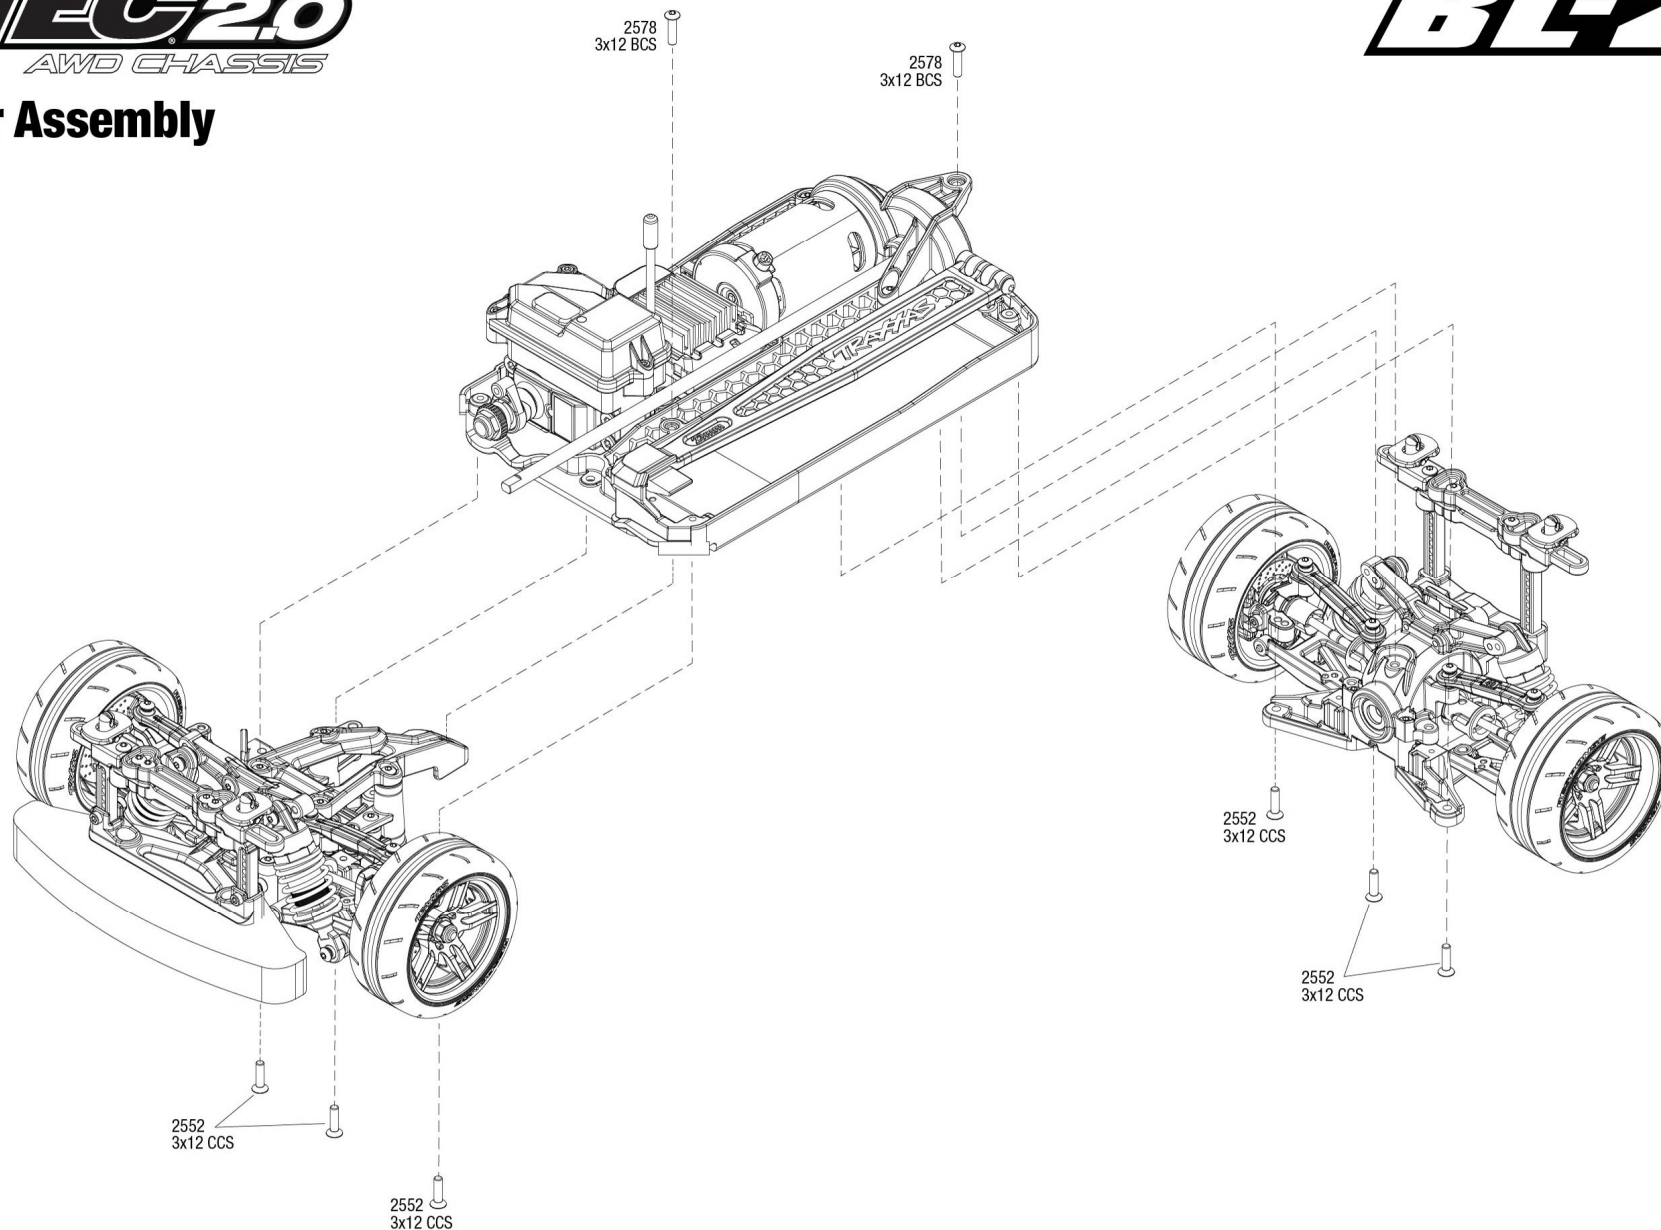

4TEC2.0

AWD CHASSIS

Modular Assembly

BL-2S

See Parts List for a complete listing of optional accessories.

REV 240104-R02

TRAXXAS

Specifications on this page are subject to change without notice. Every attempt has been made to ensure the accuracy of this drawing; however, Traxxas cannot be held responsible for typographical or other errors.

4TEC 2.0 BL-2S

AWD CHASSIS

Rear Assembly

See Parts List for a complete listing of optional accessories.

Specifications on this page are subject to change without notice. Every attempt has been made to ensure the accuracy of this drawing; however, Traxxas cannot be held responsible for typographical or other errors.