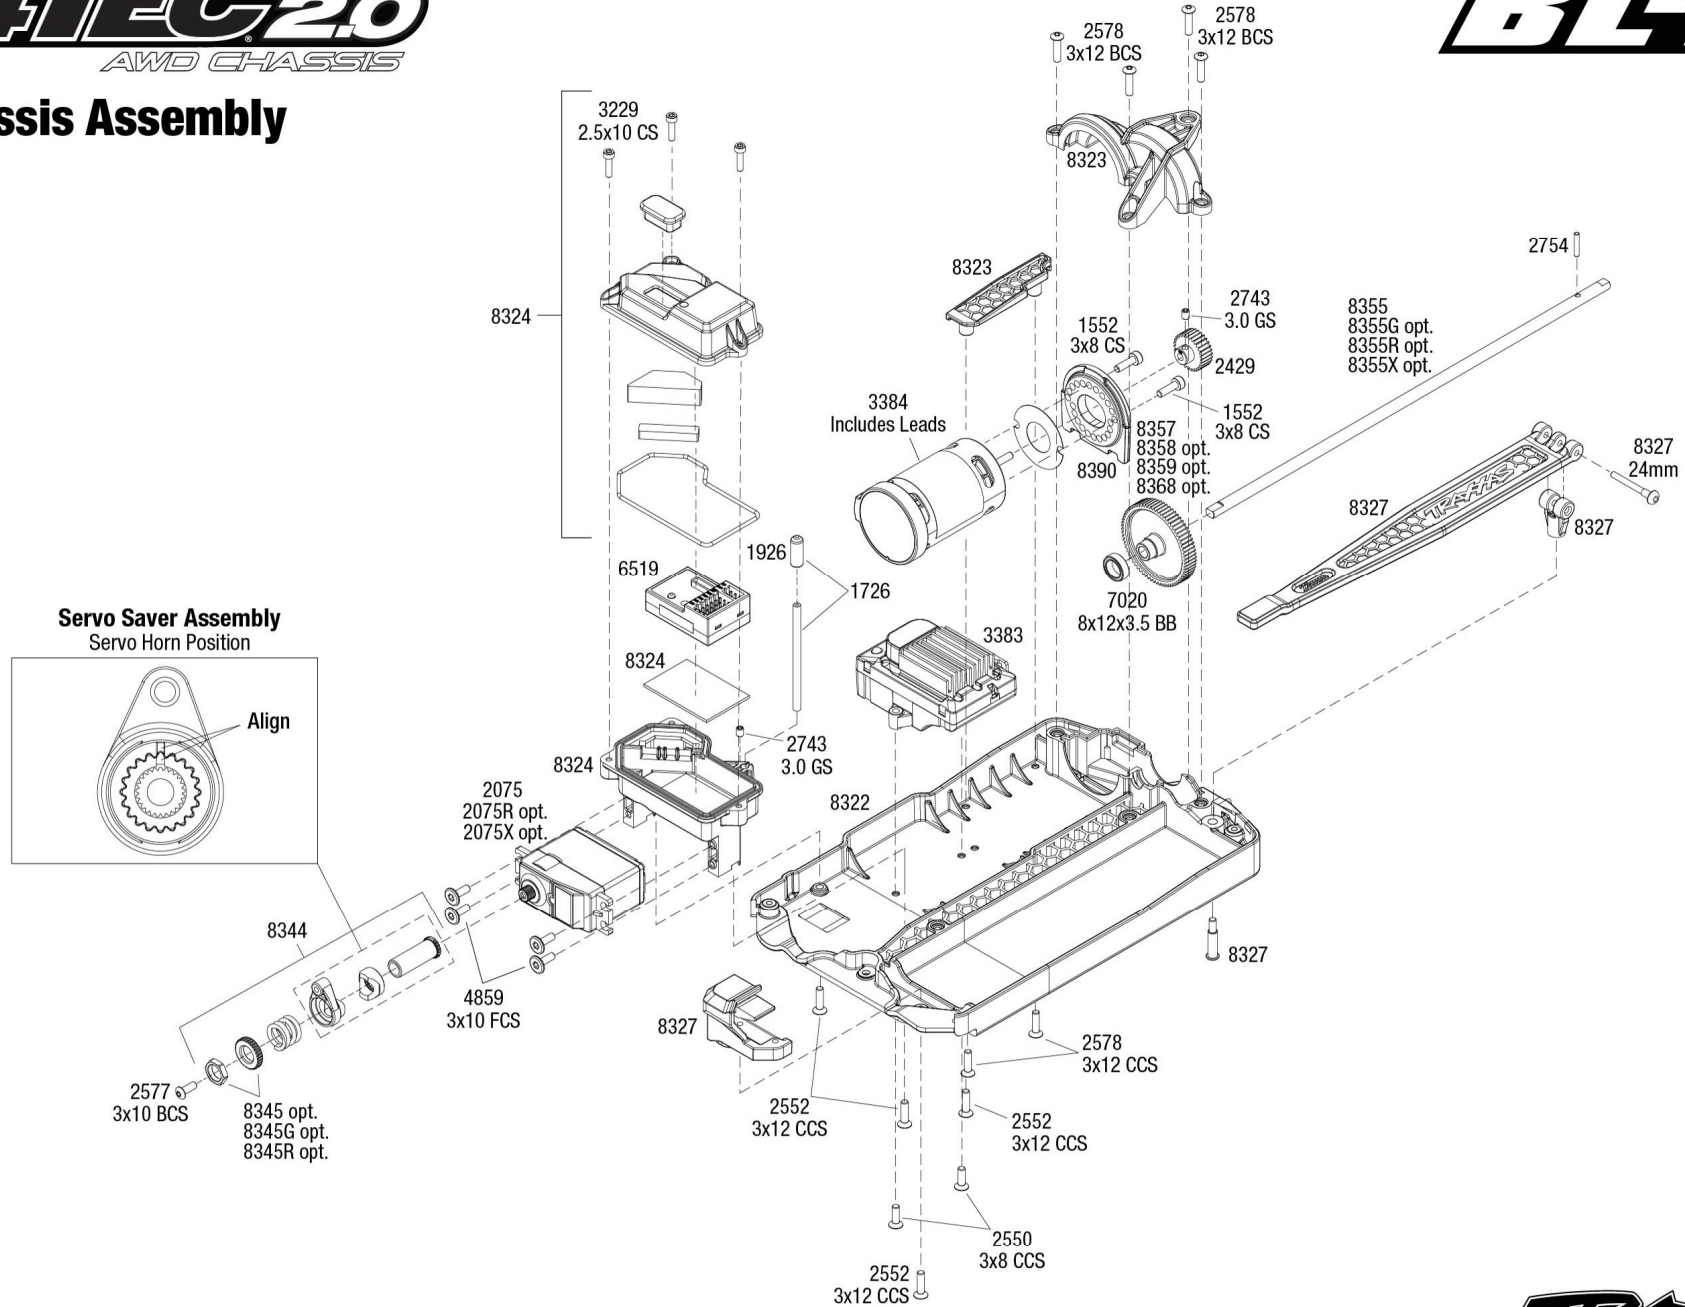

4TEC2.0

AWD CHASSIS

Modular Assembly

BL-2S

See Parts List for a complete listing of optional accessories.

REV 240104-R02

TRAXXAS

Specifications on this page are subject to change without notice. Every attempt has been made to ensure the accuracy of this drawing; however, Traxxas cannot be held responsible for typographical or other errors.

4TEC 2.0 BL-2S

AWD CHASSIS

Rear Assembly

See Parts List for a complete listing of optional accessories.

Specifications on this page are subject to change without notice. Every attempt has been made to ensure the accuracy of this drawing; however, Traxxas cannot be held responsible for typographical or other errors.

REV 240104-R02

Chassis Assembly

See Parts List for a complete listing of optional accessories.

Specifications on this page are subject to change without notice. Every attempt has been made to ensure the accuracy of this drawing; however, Traxxas cannot be held responsible for typographical or other errors.