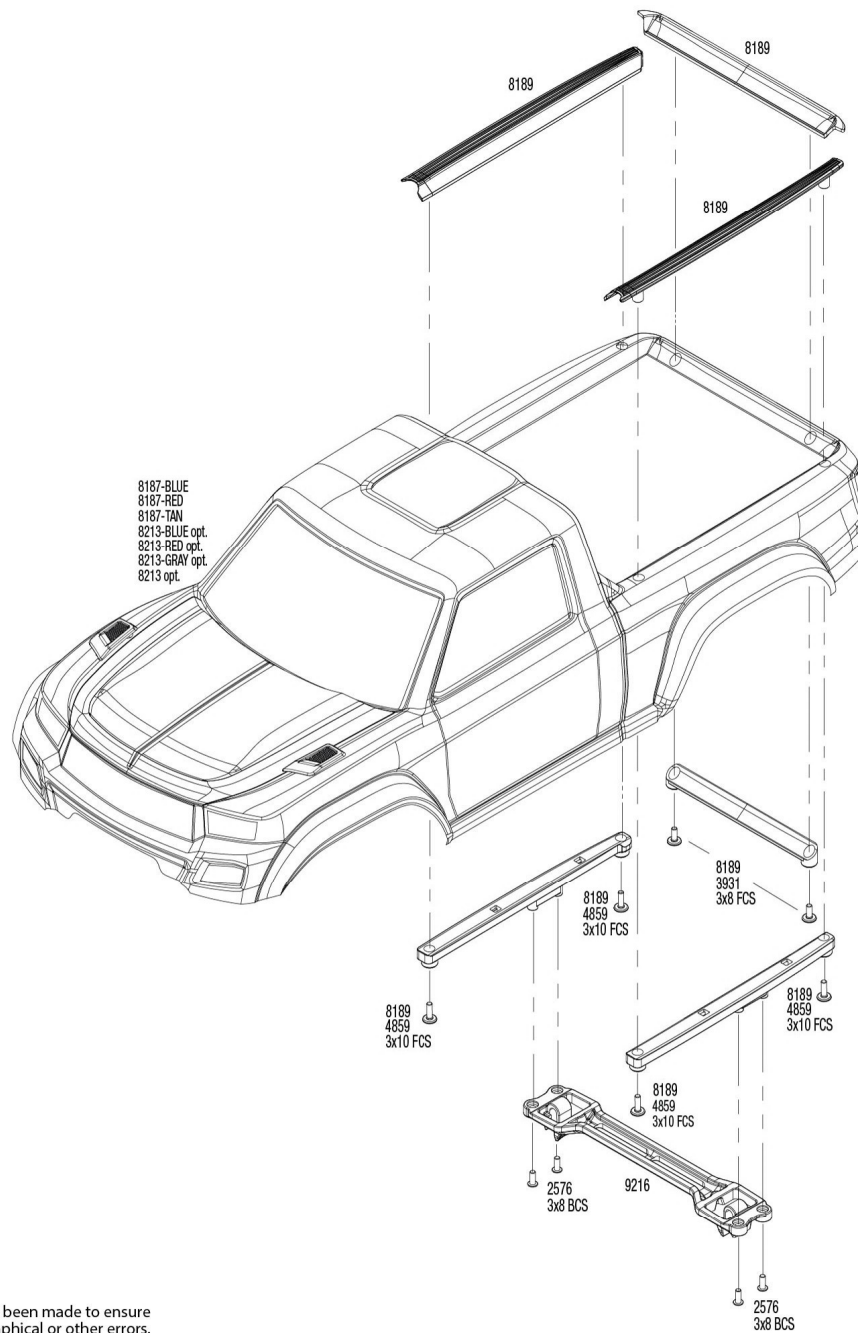

Body Assembly

REV 240828-R02

See Parts List for a complete listing of optional accessories.

Specifications on this page are subject to change without notice. Every attempt has been made to ensure the accuracy of this drawing; however, Traxxas cannot be held responsible for typographical or other errors.

TRX4[®]

Front Assembly

See Parts List for a complete listing of optional accessories.

Specifications on this page are subject to change without notice. Every attempt has been made to ensure the accuracy of this drawing; however, Traxxas cannot be held responsible for typographical or other errors.

REV 240828-R02