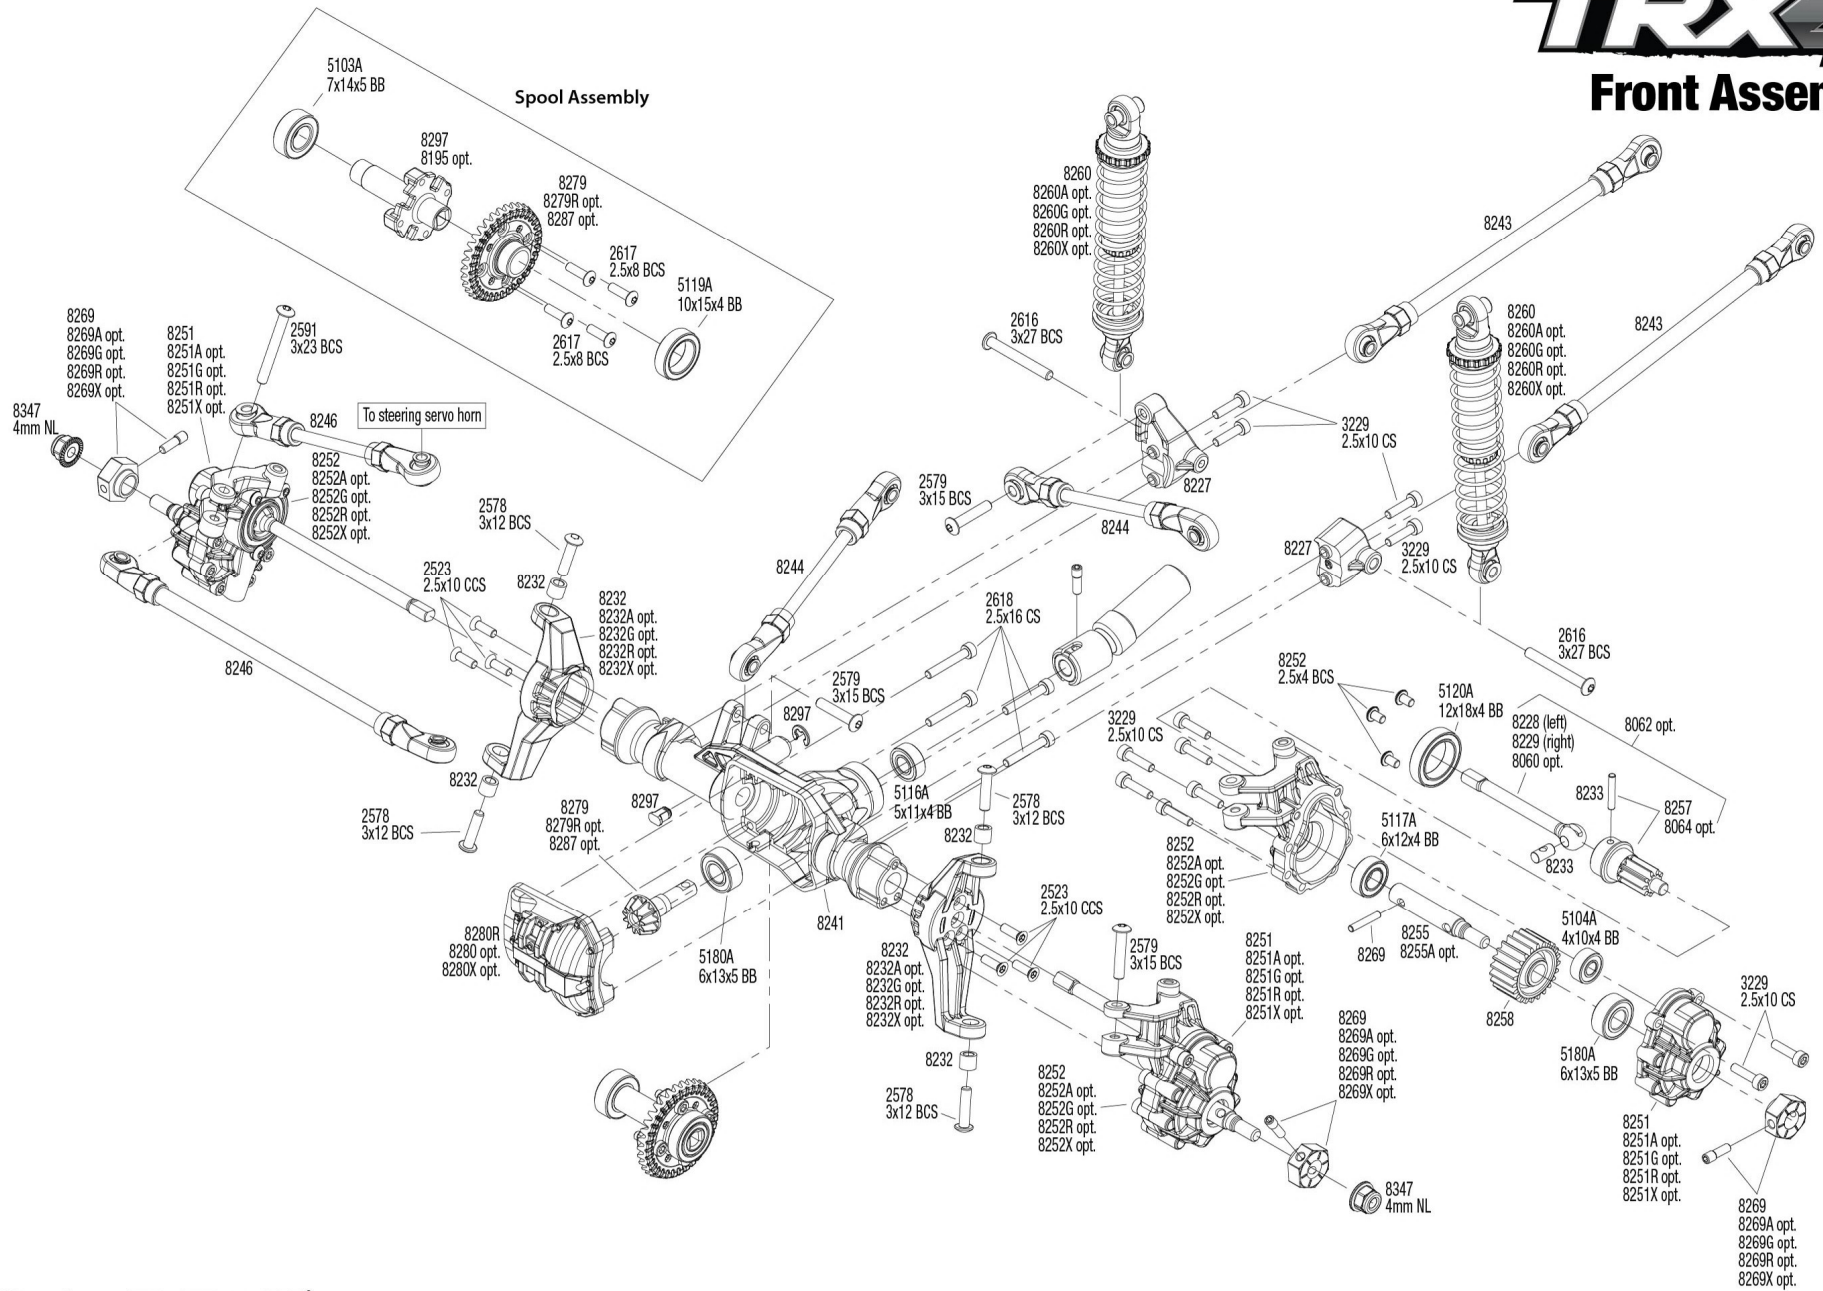

Body Assembly

REV 240828-R02

See Parts List for a complete listing of optional accessories.

Specifications on this page are subject to change without notice. Every attempt has been made to ensure the accuracy of this drawing; however, Traxxas cannot be held responsible for typographical or other errors.

TRX4[®]

Front Assembly

See Parts List for a complete listing of optional accessories.

Specifications on this page are subject to change without notice. Every attempt has been made to ensure the accuracy of this drawing; however, Traxxas cannot be held responsible for typographical or other errors.

REV 240828-R02