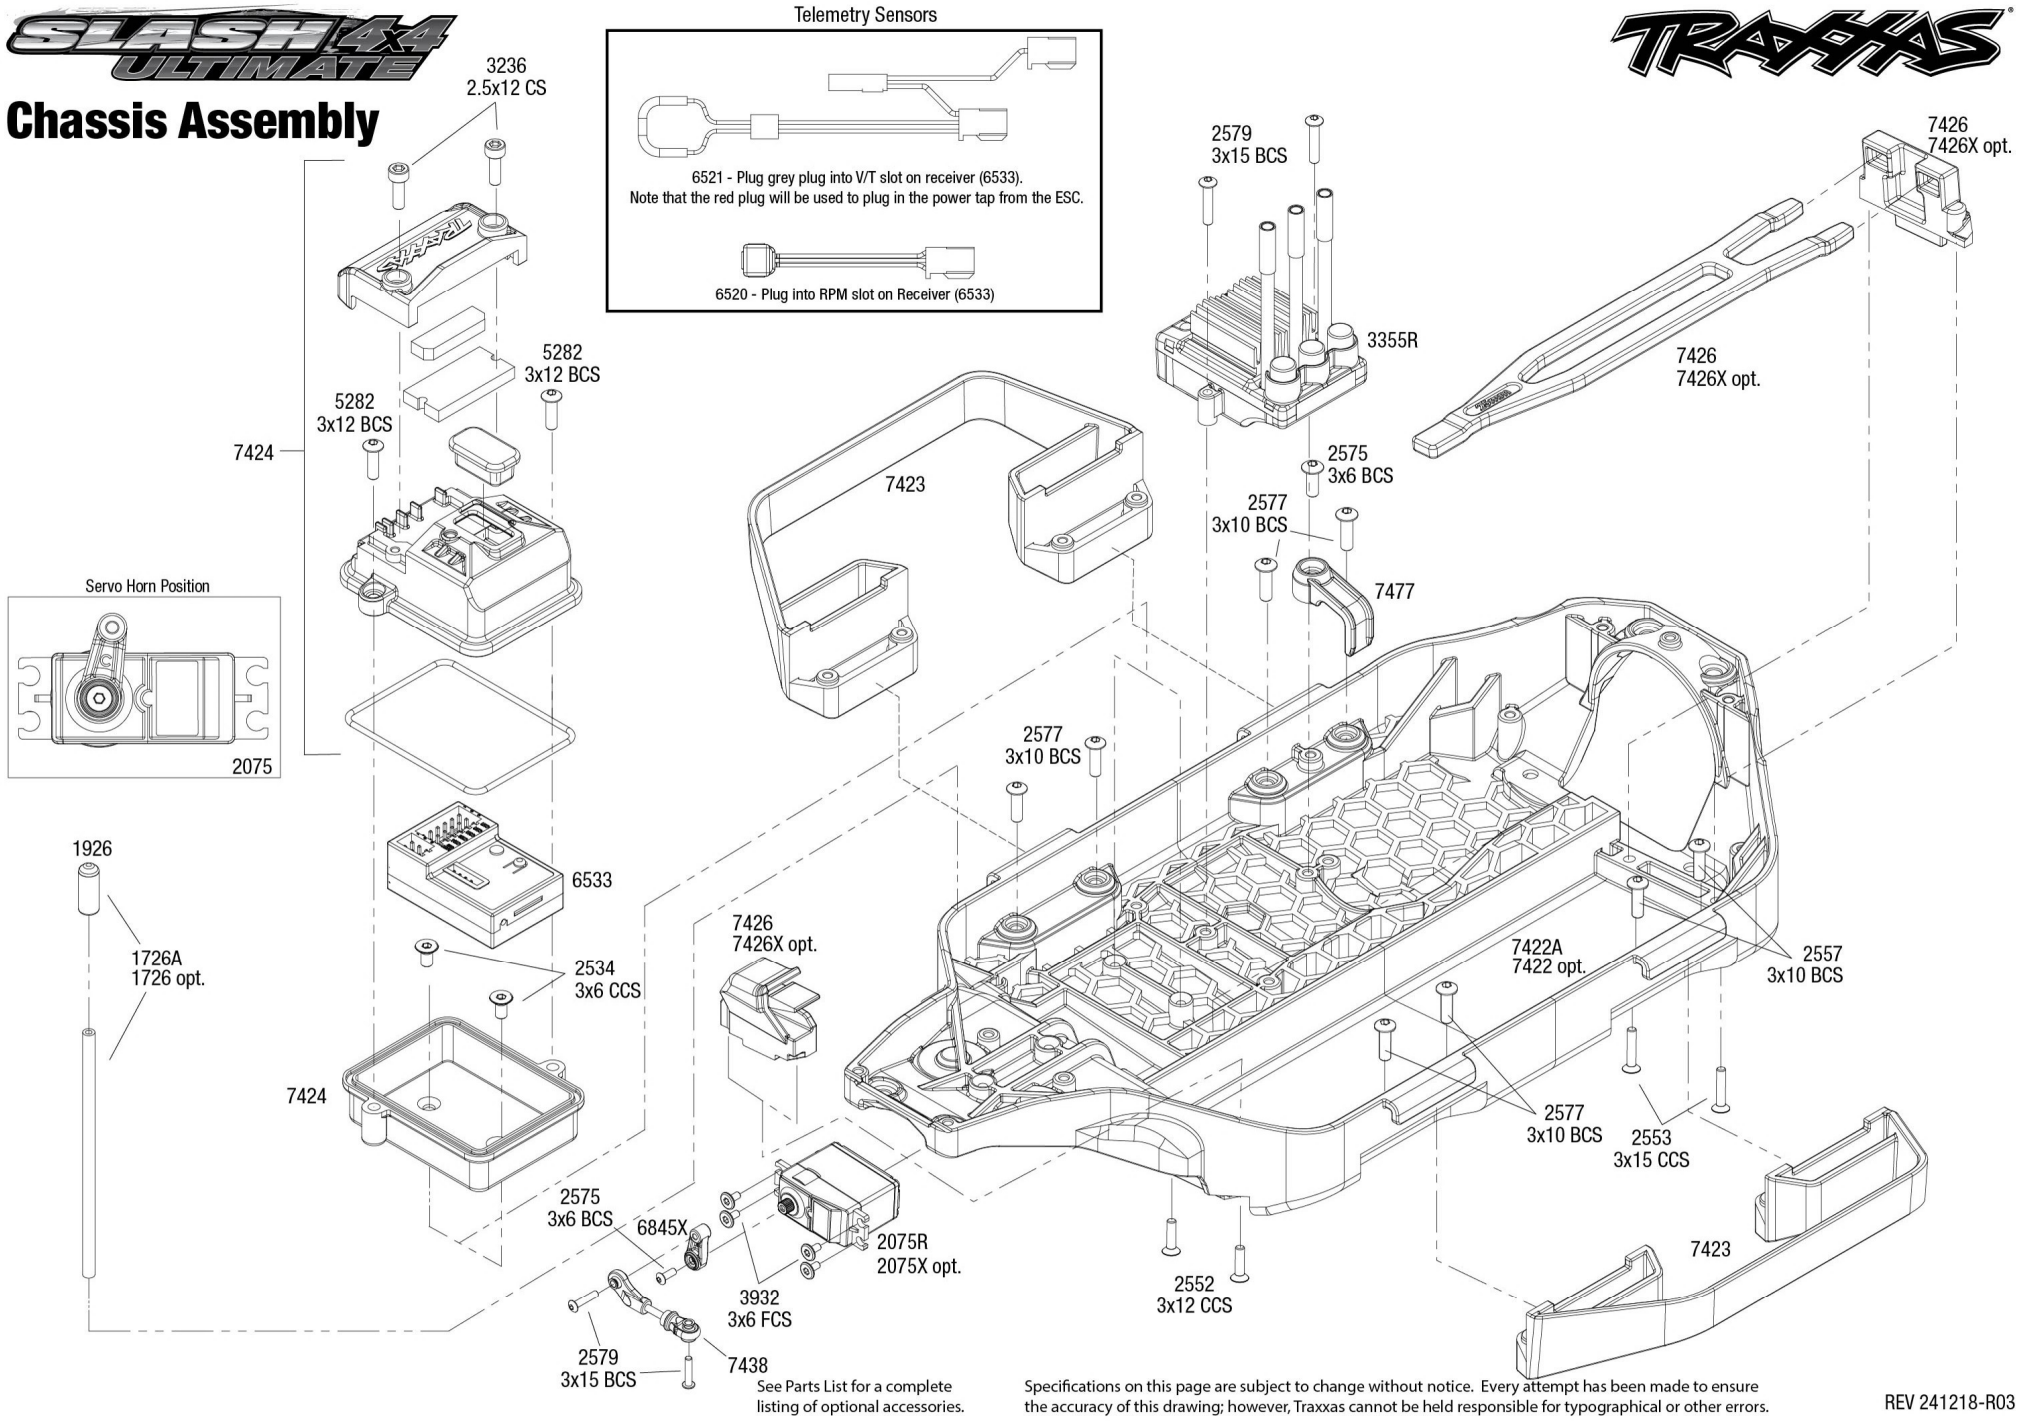

# Body Assembly

REV 241218-R03  
See Parts List for a complete listing of optional accessories.

Specifications on this page are subject to change without notice. Every attempt has been made to ensure the accuracy of this drawing; however, Traxxas cannot be held responsible for typographical or other errors.

## Chassis Assembly