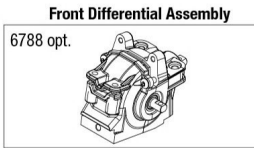

REV 240220-R04
See Parts List for a complete listing of optional accessories.

Specifications on this page are subject to change without notice. Every attempt has been made to ensure the accuracy of this drawing; however, Traxxas cannot be held responsible for typographical or other errors.

**RUSTLER 4x4
ULTIMATE**

Front Assembly