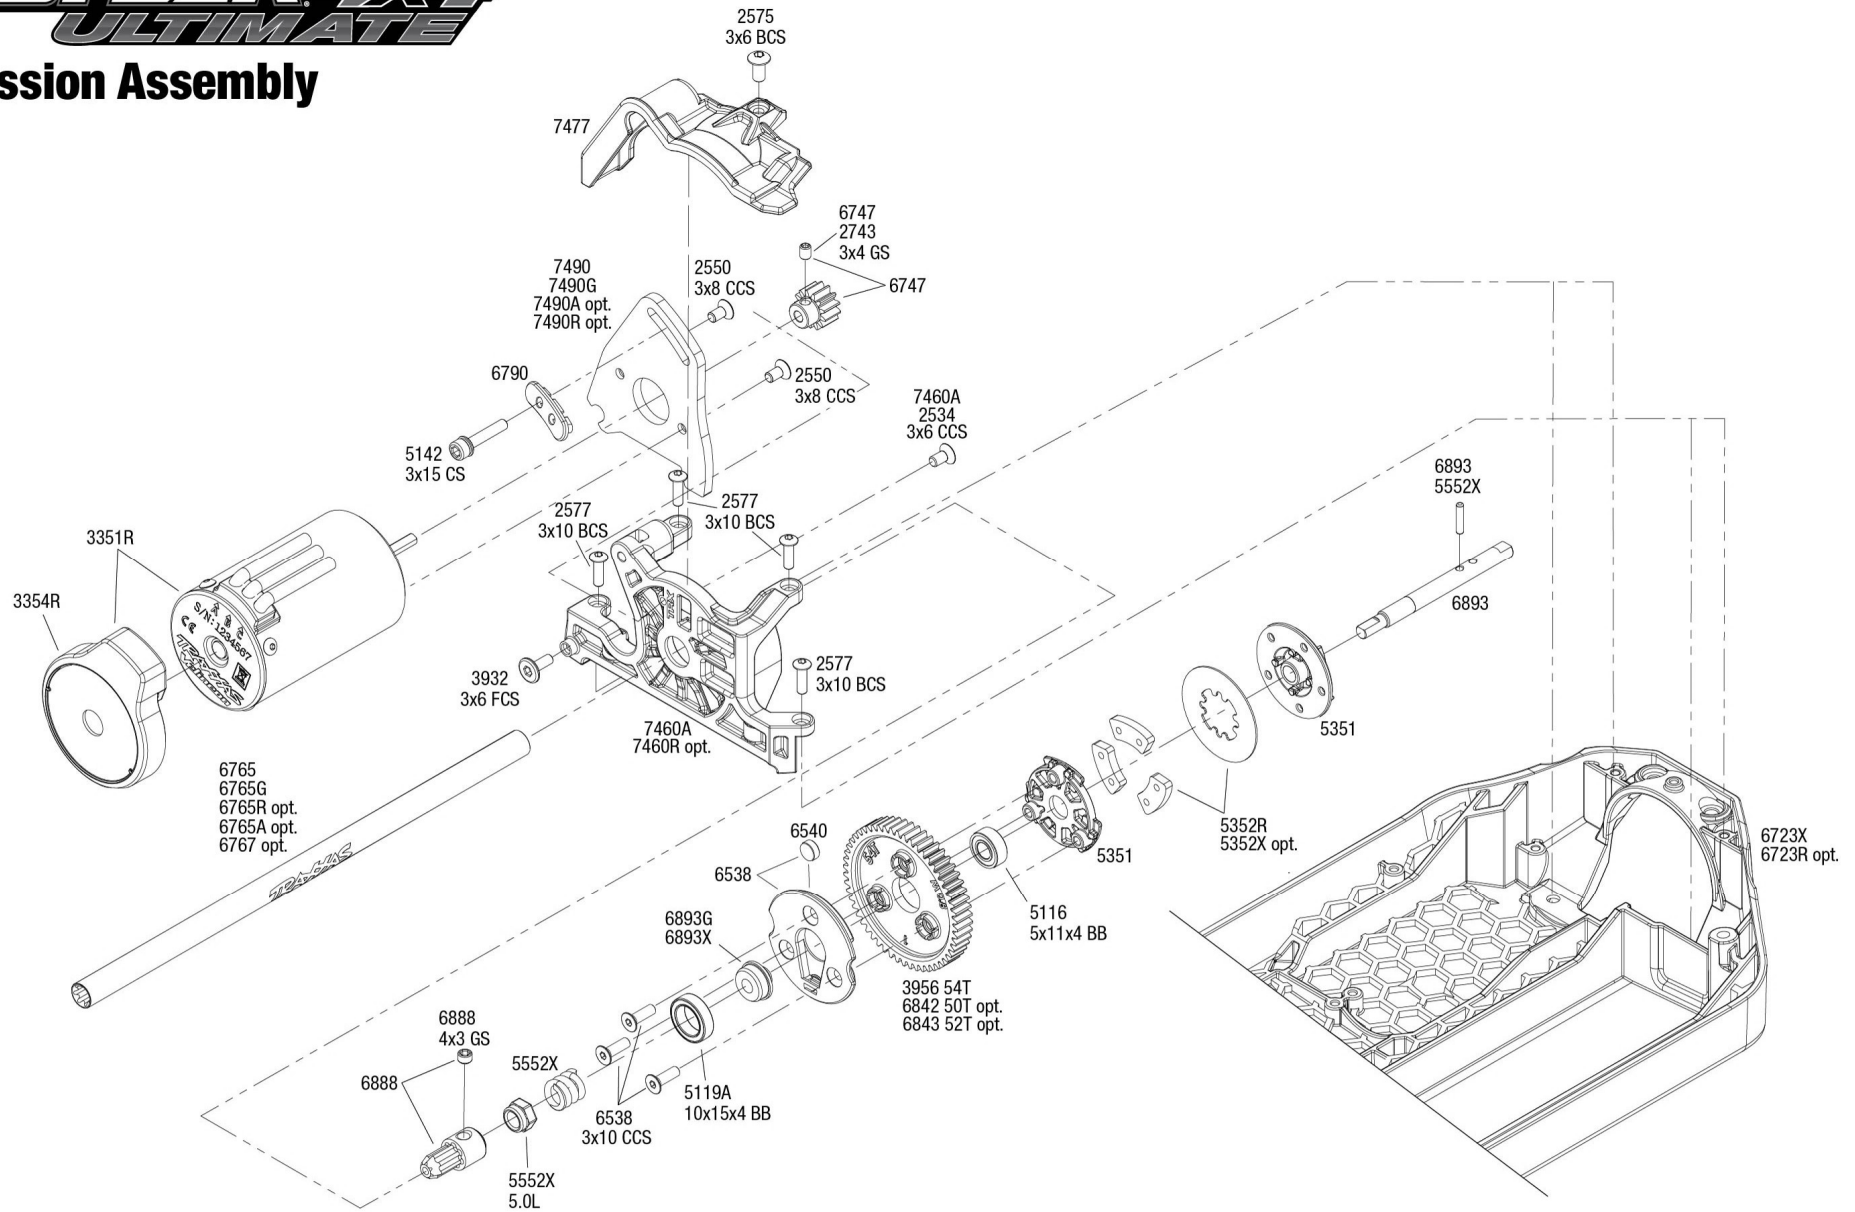

RUSTLER 4x4 ULTIMATE

Transmission Assembly

See Parts List for a complete listing of optional accessories.

REV 240220-R04
Specifications on this page are subject to change without notice. Every attempt has been made to ensure the accuracy of this drawing; however, Traxxas cannot be held responsible for typographical or other errors.

RUSTLER 4x4 ULTIMATE

Rear Assembly

See Parts List for a complete listing of optional accessories.

Specifications on this page are subject to change without notice. Every attempt has been made to ensure the accuracy of this drawing; however, Traxxas cannot be held responsible for typographical or other errors.

REV 240220-R04

REV 240220-R04
See Parts List for a complete listing of optional accessories.

Specifications on this page are subject to change without notice. Every attempt has been made to ensure the accuracy of this drawing; however, Traxxas cannot be held responsible for typographical or other errors.

**RUSTLER 4x4
ULTIMATE**

Front Assembly

Driveshafts

Modular Assembly