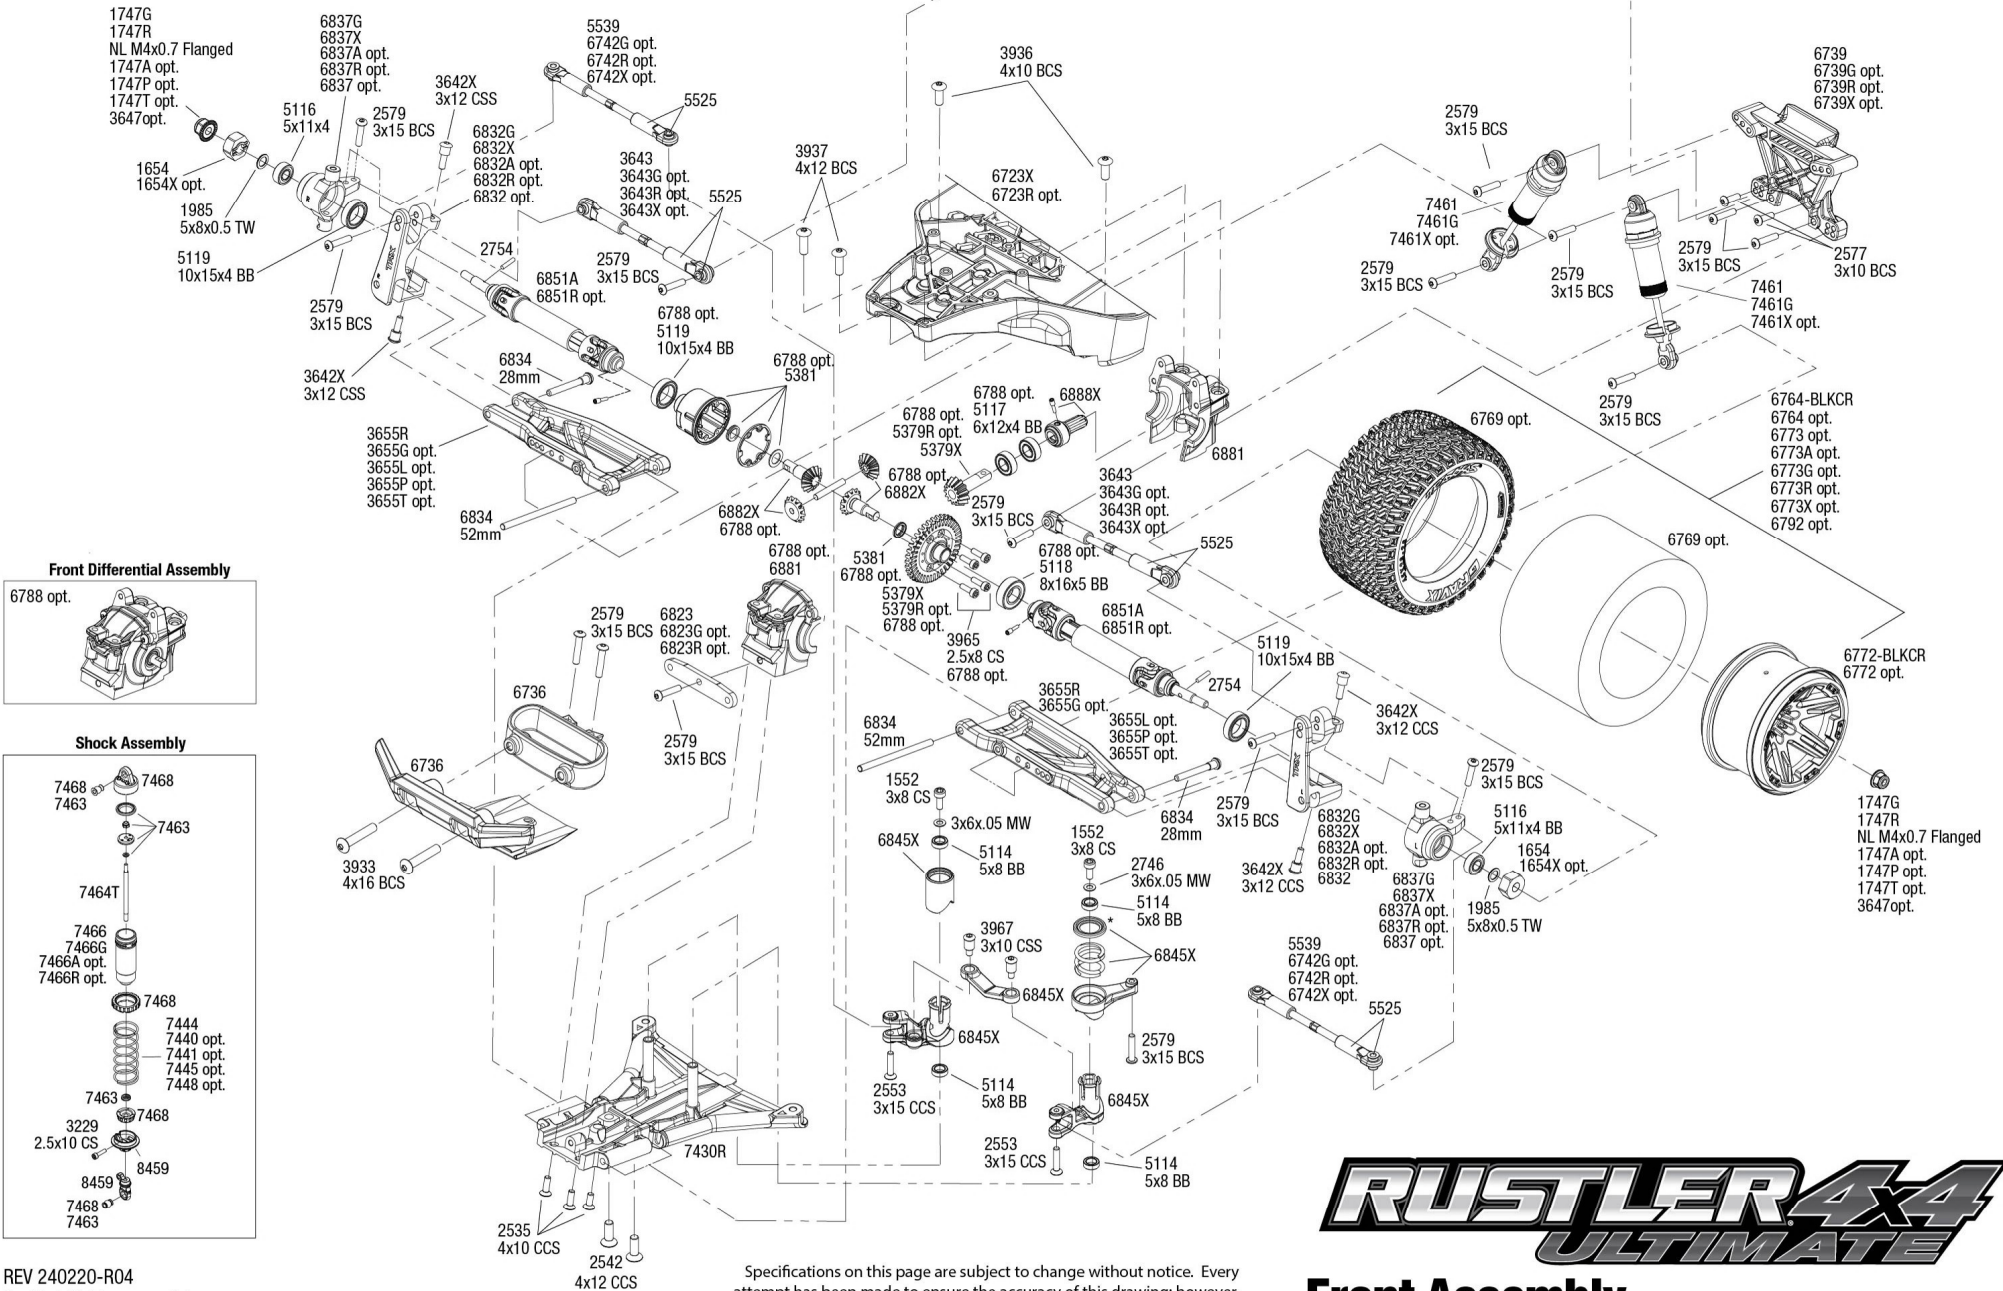

RUSTLER 4x4 ULTIMATE

Transmission Assembly

See Parts List for a complete listing of optional accessories.

REV 240220-R04
Specifications on this page are subject to change without notice. Every attempt has been made to ensure the accuracy of this drawing; however, Traxxas cannot be held responsible for typographical or other errors.

RUSTLER 4x4 ULTIMATE

Rear Assembly

See Parts List for a complete listing of optional accessories.

Specifications on this page are subject to change without notice. Every attempt has been made to ensure the accuracy of this drawing; however, Traxxas cannot be held responsible for typographical or other errors.

REV 240220-R04

REV 240220-R04
See Parts List for a complete listing of optional accessories.

Specifications on this page are subject to change without notice. Every attempt has been made to ensure the accuracy of this drawing; however, Traxxas cannot be held responsible for typographical or other errors.

**RUSTLER 4x4
ULTIMATE**

Front Assembly

Driveshafts

Modular Assembly