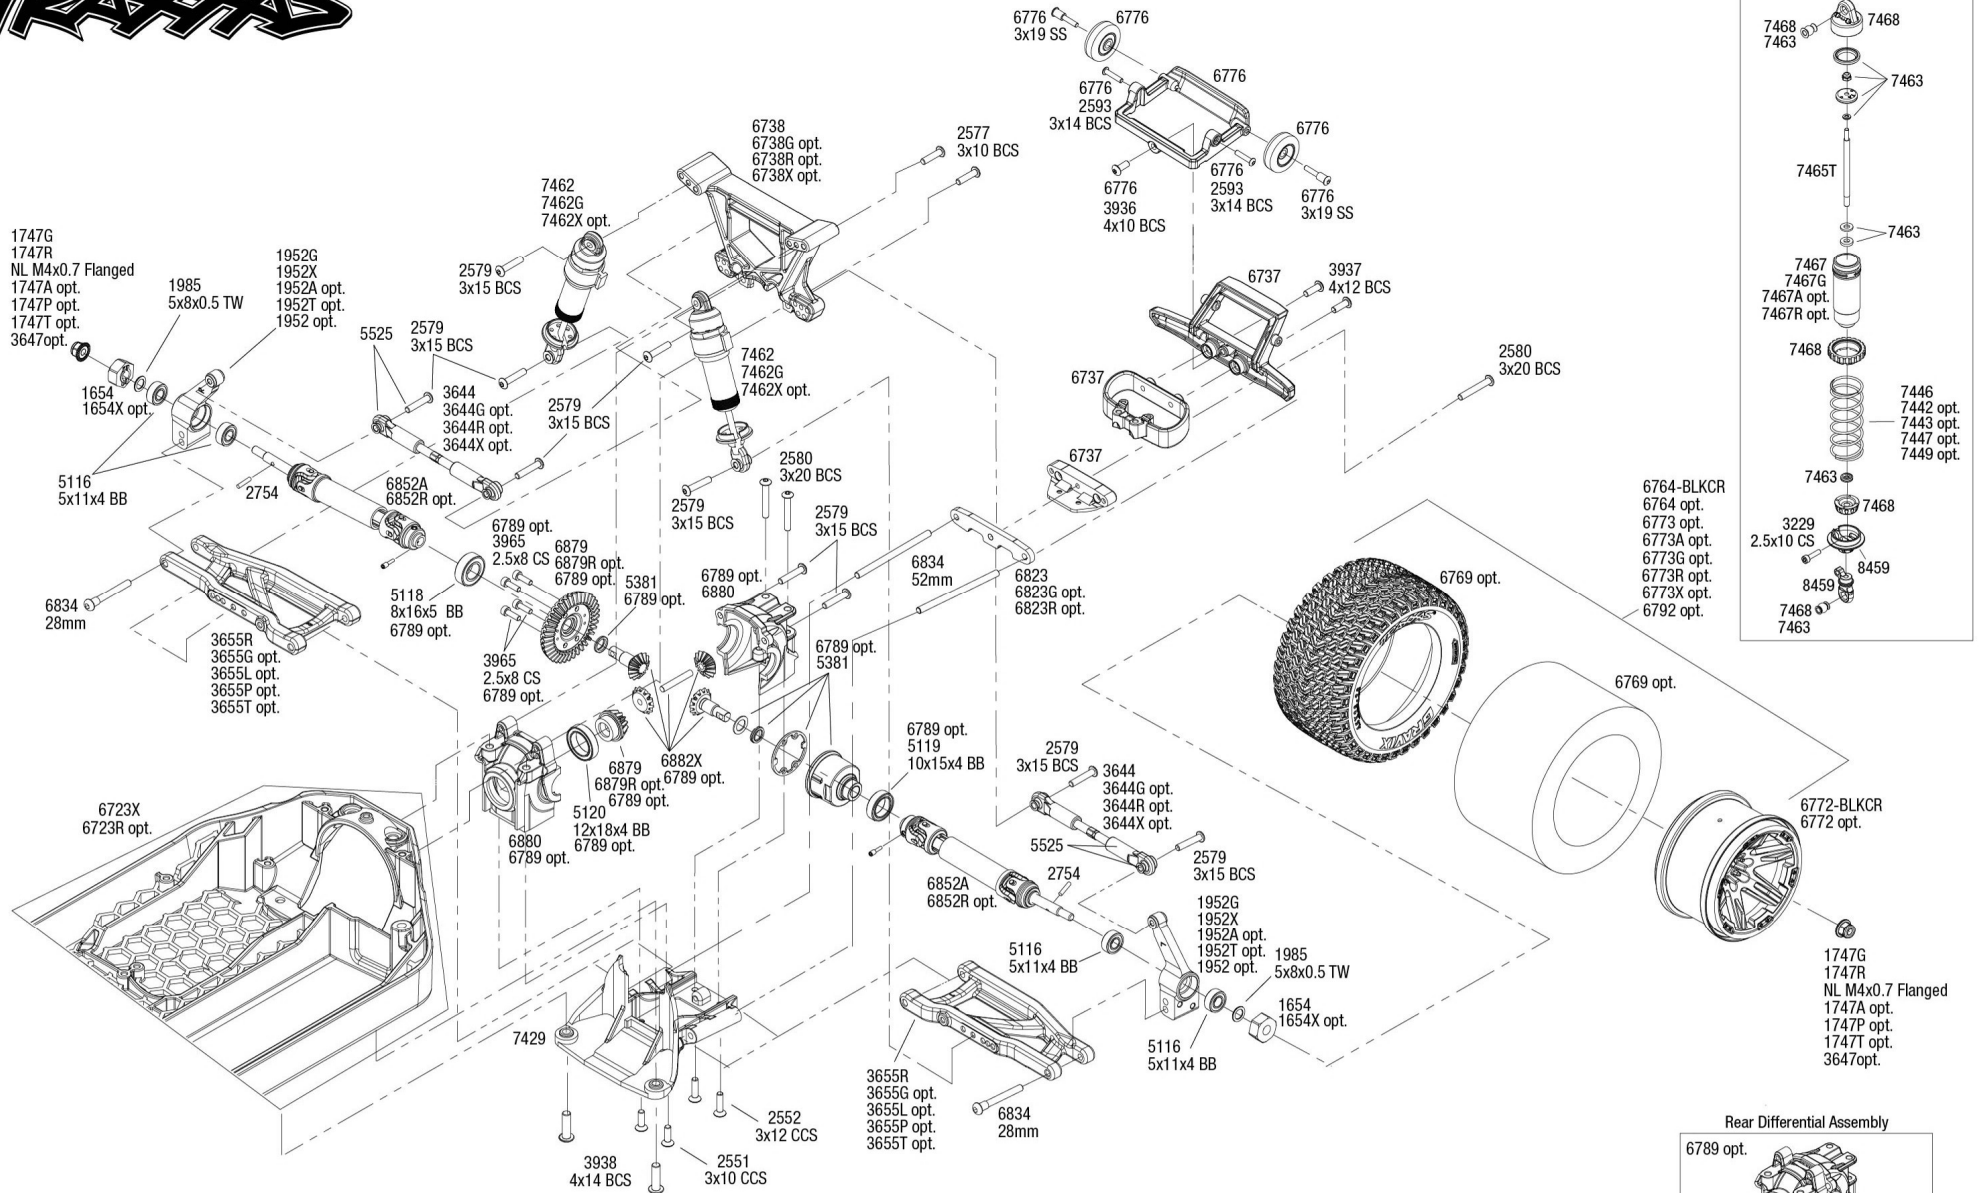

RUSTLER 4x4 ULTIMATE

Transmission Assembly

See Parts List for a complete listing of optional accessories.

REV 240220-R04
Specifications on this page are subject to change without notice. Every attempt has been made to ensure the accuracy of this drawing; however, Traxxas cannot be held responsible for typographical or other errors.

RUSTLER 4x4 ULTIMATE

Rear Assembly

See Parts List for a complete listing of optional accessories.

Specifications on this page are subject to change without notice. Every attempt has been made to ensure the accuracy of this drawing; however, Traxxas cannot be held responsible for typographical or other errors.

REV 240220-R04

REV 240220-R04
See Parts List for a complete listing of optional accessories.

Specifications on this page are subject to change without notice. Every attempt has been made to ensure the accuracy of this drawing; however, Traxxas cannot be held responsible for typographical or other errors.

**RUSTLER 4x4
ULTIMATE**

Front Assembly

Driveshafts

Modular Assembly