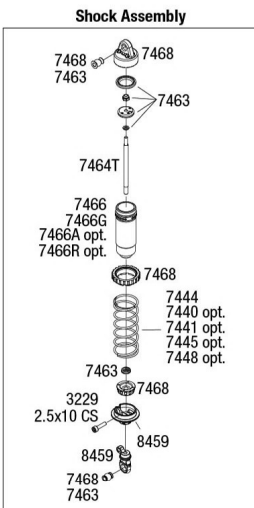

RUSTLER 4x4 ULTIMATE

Transmission Assembly

See Parts List for a complete listing of optional accessories.

REV 240220-R04
Specifications on this page are subject to change without notice. Every attempt has been made to ensure the accuracy of this drawing; however, Traxxas cannot be held responsible for typographical or other errors.

RUSTLER 4x4 ULTIMATE

Rear Assembly

See Parts List for a complete listing of optional accessories.

Specifications on this page are subject to change without notice. Every attempt has been made to ensure the accuracy of this drawing; however, Traxxas cannot be held responsible for typographical or other errors.

REV 240220-R04

REV 240220-R04
See Parts List for a complete listing of optional accessories.

Specifications on this page are subject to change without notice. Every attempt has been made to ensure the accuracy of this drawing; however, Traxxas cannot be held responsible for typographical or other errors.

**RUSTLER 4x4
ULTIMATE**

Front Assembly

Driveshafts

Modular Assembly