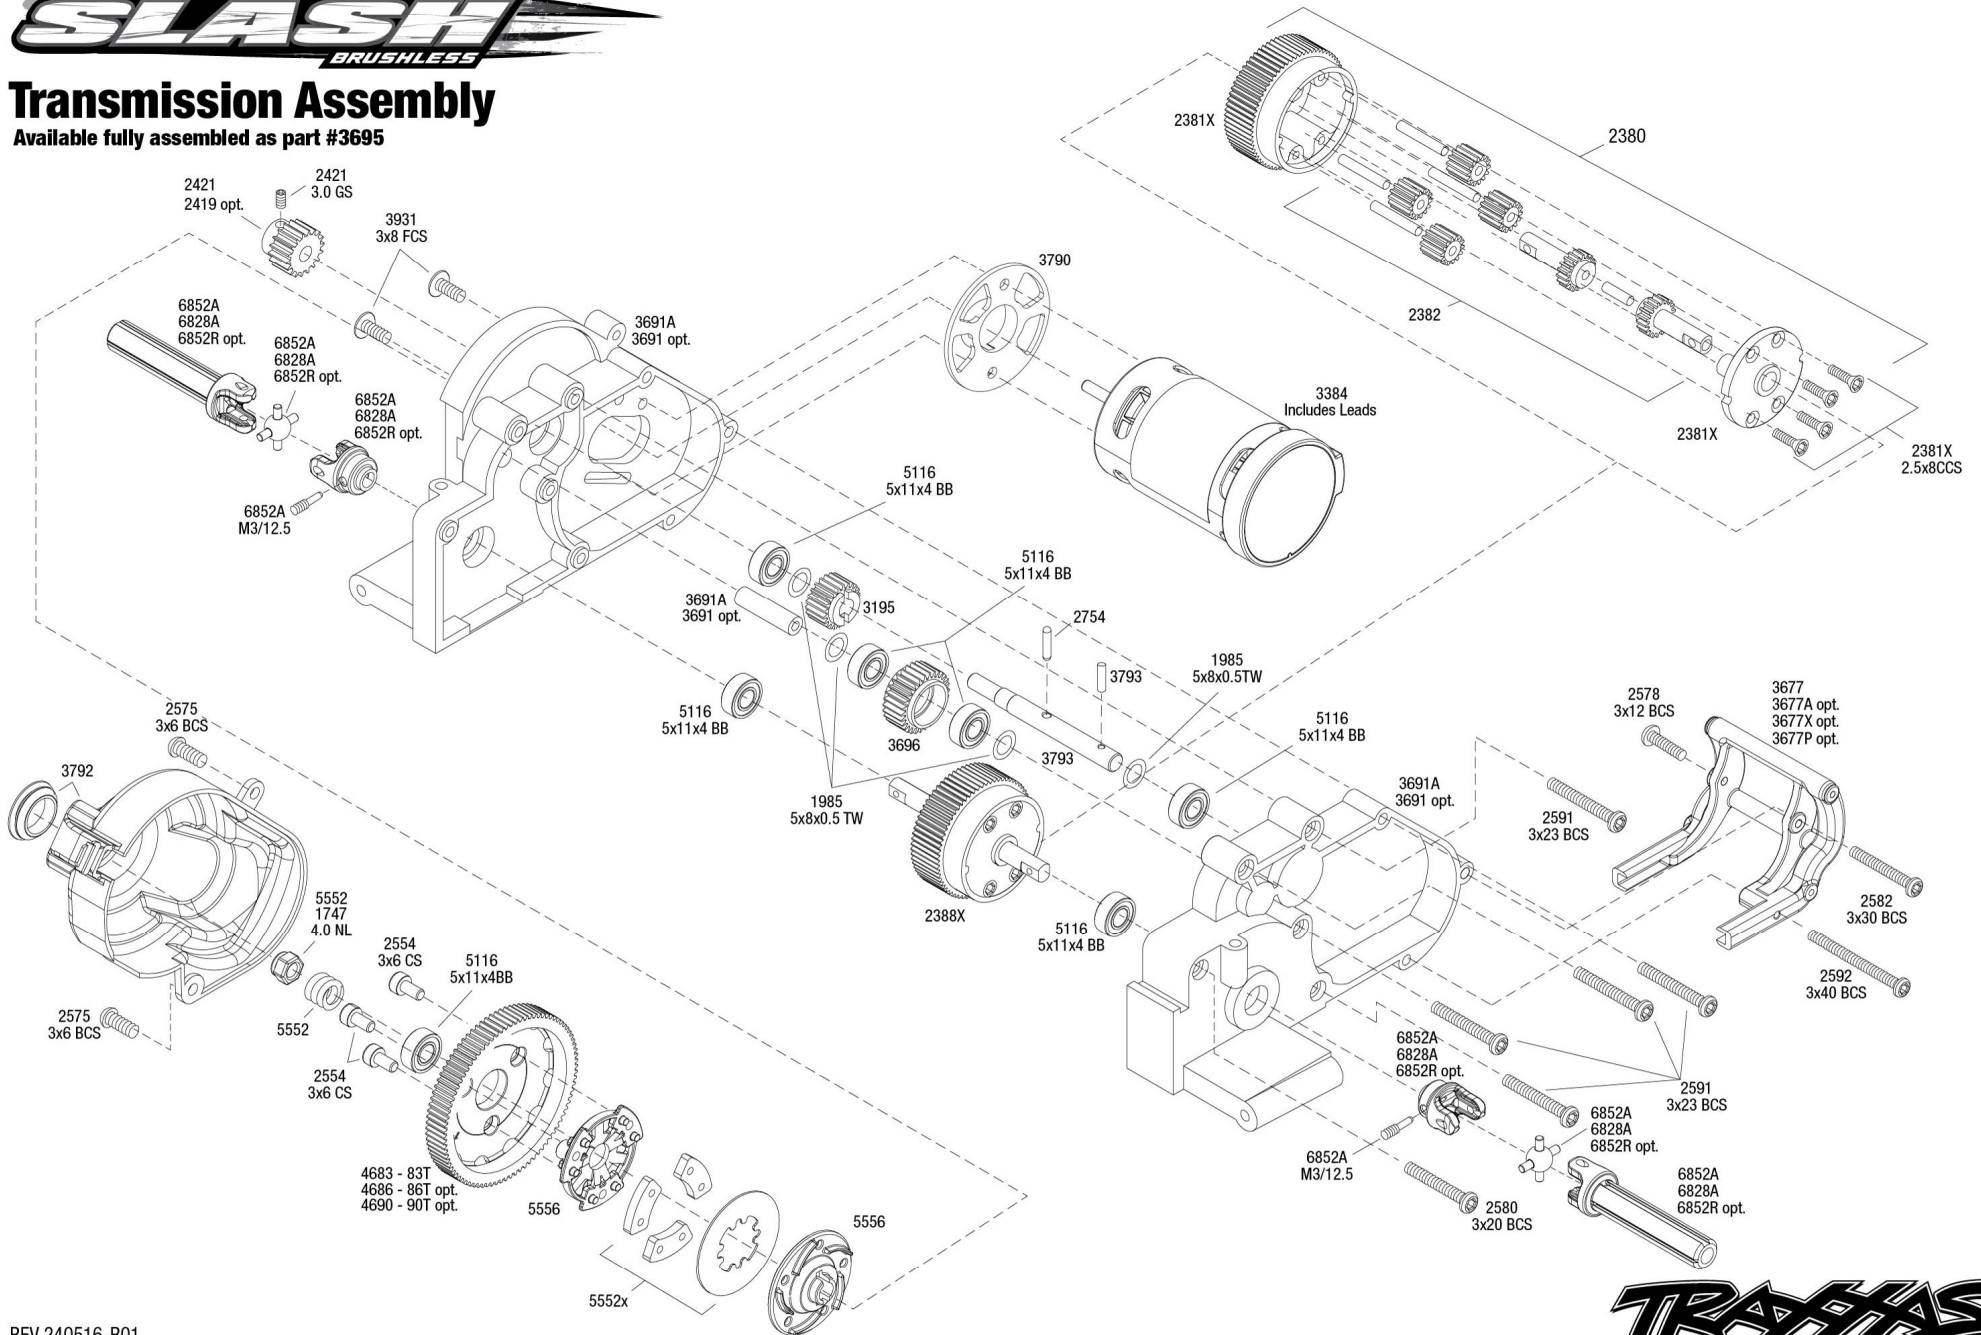

BFGoodrich and all associated names are trademarks used with permission. Distributed under license by Traxxas LP. Copyright © 2024 MNA, Inc. All rights reserved.

REV 240516-R01

Transmission Assembly

Available fully assembled as part #3695