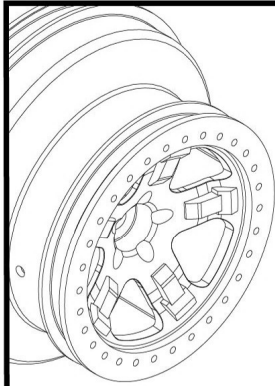

Rear Assembly

See Tire/Wheel chart for product options

See Parts List for a complete listing of optional accessories.

Specifications on this page are subject to change without notice. Every attempt has been made to ensure the accuracy of this drawing; however, Traxxas cannot be held responsible for typographical or other errors.

Wheel and Tire Chart

<p>Traxxas SCT Tires with Foam Inserts</p>		<p>BFGoodrich® Mud Terrain™ T/A® Tires with Foam Inserts</p>		<p>Kumho Road Venture MT tires with Foam Inserts</p>	
5871	<i>S1 Ultra-Soft Racing Compound</i> 5871R	6871	<i>S1 Ultra-Soft Racing Compound</i> 6871R	6870	<i>S1 Ultra-Soft Racing Compound</i> 6870R