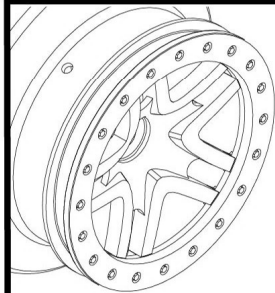

Split Spoke Wheels

Wheels*		Assembled Wheels and Tires		Assembled Wheels and Tires		Assembled Wheels and Tires	
Satin Beadlock/ Satin Wheel - Slash Rear or Slash 4X4 Front/Rear	5872	5873†	-	-	-	5880X	-
Satin Beadlock/ Satin Wheel - Slash Front	5874	5875	-	-	-	5881X	-
Red Beadlock/ Satin Wheel - Slash Rear or Slash 4X4 Front/Rear	-	5873A	5873R	-	-	-	-
Red Beadlock/ Satin Wheel - Slash Front	5874A	-	-	-	-	-	-
Black Beadlock/ Satin Wheel - Slash Rear or Slash 4X4 Front/Rear	5872X	5873X	-	5878	-	5880	-
Black Beadlock/ Satin Wheel - Slash Front	5874X	5875X	-	-	-	5881	-
Red Beadlock/ Chrome Wheel - Slash Rear or Slash 4X4 Front/Rear	5868	5887†	5887R	5867	-	-	-
Red Beadlock/ Chrome Wheel - Slash Front	-	5888	-	5869	-	-	-
Blue Beadlock/ Chrome Wheel - Slash Rear or Slash 4X4 Front/Rear	5868A	-	-	5867A	-	-	-
Blue Beadlock/ Chrome Wheel - Slash Front	5870A	-	-	5869A	-	-	-
Green Beadlock/ Chrome Wheel - Slash Front	5866	-	-	5865	-	-	-
Green Beadlock/ Chrome Wheel - Slash Rear or Slash 4X4 Front/Rear	6875	-	-	6876	-	-	-
Orange Beadlock/ Black Wheel - Slash Front	5870X	5864	-	-	-	-	-
Orange Beadlock/ Black Wheel - Slash Rear or Slash 4X4 Front/Rear	5868X	5863†	5863R†	-	-	-	-
Black Beadlock/ Satin Wheel - Slash Rear or Slash 4X4 Front/Rear	6872	6892†	6892R	6873†	6873X	6874	6874R
Black Beadlock/ Satin Wheel - Slash Front	5876	-	-	5877	-	5882	5882R
Black Chrome Beadlock/ Black Wheel - Slash Rear or Slash 4X4 Front/Rear	-	-	-	-	6873T†	-	-
Red Beadlock/ Chrome Wheel - Slash Rear or Slash 4X4 Front/Rear	6872A	6891†	6891R†	6873A	6873R	-	-
Red Beadlock/ Chrome Wheel - Slash Front	-	-	-	5877A	5877R	-	-
Green Beadlock/ Chrome Wheel - Slash Rear or Slash 4X4 Front/Rear Front	6872X	-	-	-	-	-	-
Satin Beadlock/ Black Wheel - Slash Front	5886	5890	-	5885	-	-	-
Satin Beadlock/ Black Wheel - Slash Rear or Slash 4X4 Front/Rear	5884	5889†	5889R	5883	-	-	-
Blue Beadlock/ Black Wheel - Slash Front	5886A	-	-	5885A	-	-	-
Blue Beadlock/ Black Wheel - Slash Rear or Slash 4X4 Front/Rear	5884A	-	-	5883A	-	-	-
Gray Beadlock/ Gray Wheel - Slash Rear or Slash 4X4 Front/Rear	-	6964†	-	-	-	-	-
Orange Beadlock/ Orange Wheel - Slash Rear or Slash 4X4 Front/Rear	-	5892†	-	-	-	-	-
Green Beadlock/ Green Wheel - Slash Rear or Slash 4X4 Front/Rear	-	5892G†	-	-	-	-	-

*Wheels and/or tires sold in pairs

†TSM rated

Specifications on this page are subject to change without notice. Every attempt has been made to ensure the accuracy of this drawing; however, Traxxas cannot be held responsible for typographical or other errors. See Parts List for a complete listing of optional accessories.

BFGoodrich and all associated names are trademarks used with permission. Distributed under license by Traxxas LP. Copyright © 2024 MNA, Inc. All rights reserved.

REV 240516-R01