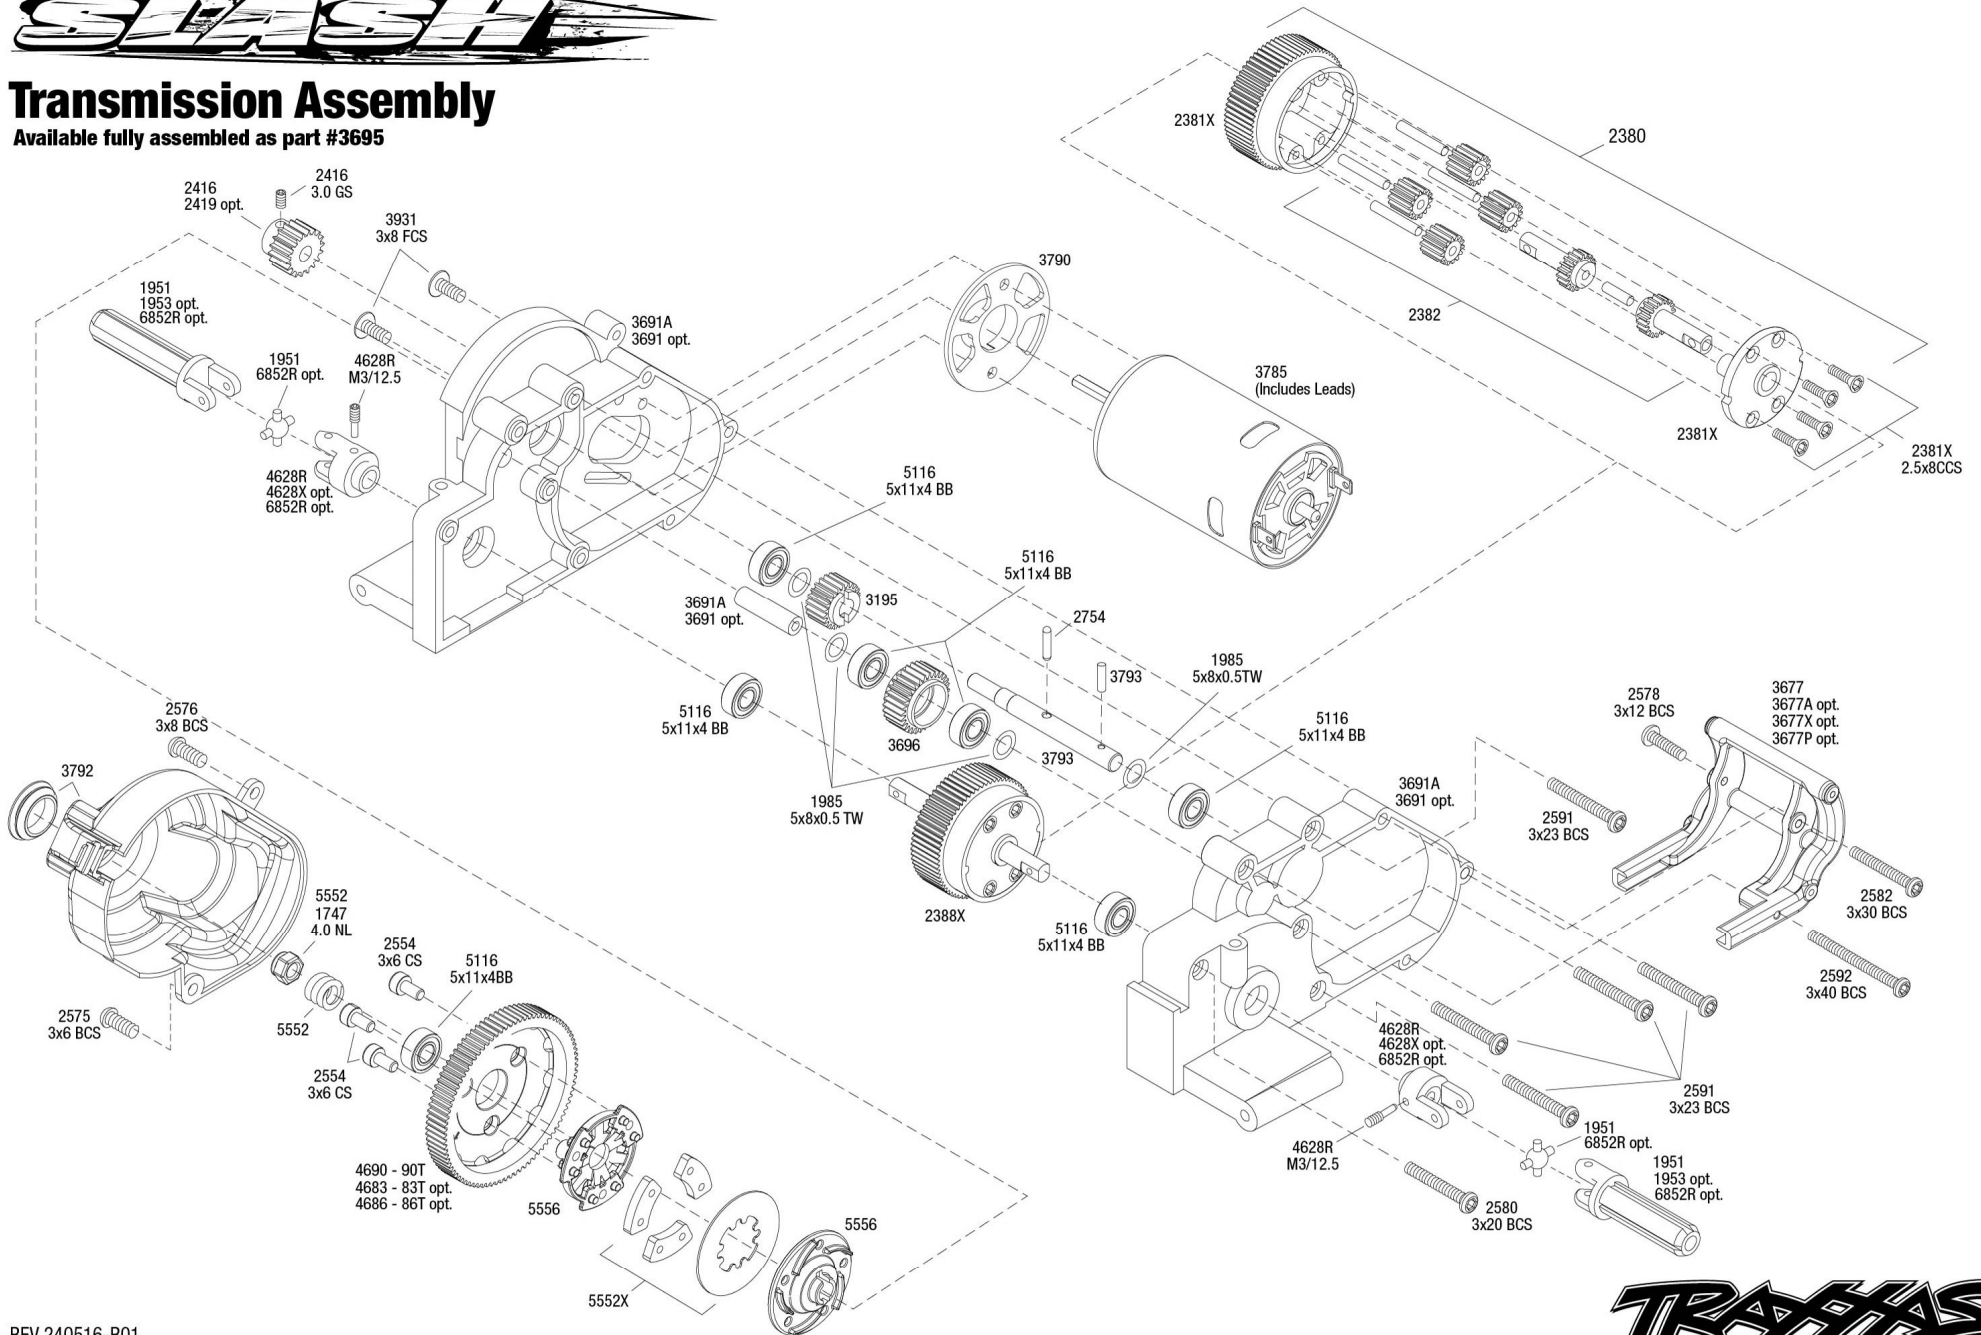

# Transmission Assembly

Available fully assembled as part #3695

REV 240516-R01  
See Parts List for a complete listing of optional accessories.

Specifications on this page are subject to change without notice. Every attempt has been made to ensure the accuracy of this drawing; however, Traxxas cannot be held responsible for typographical or other errors.