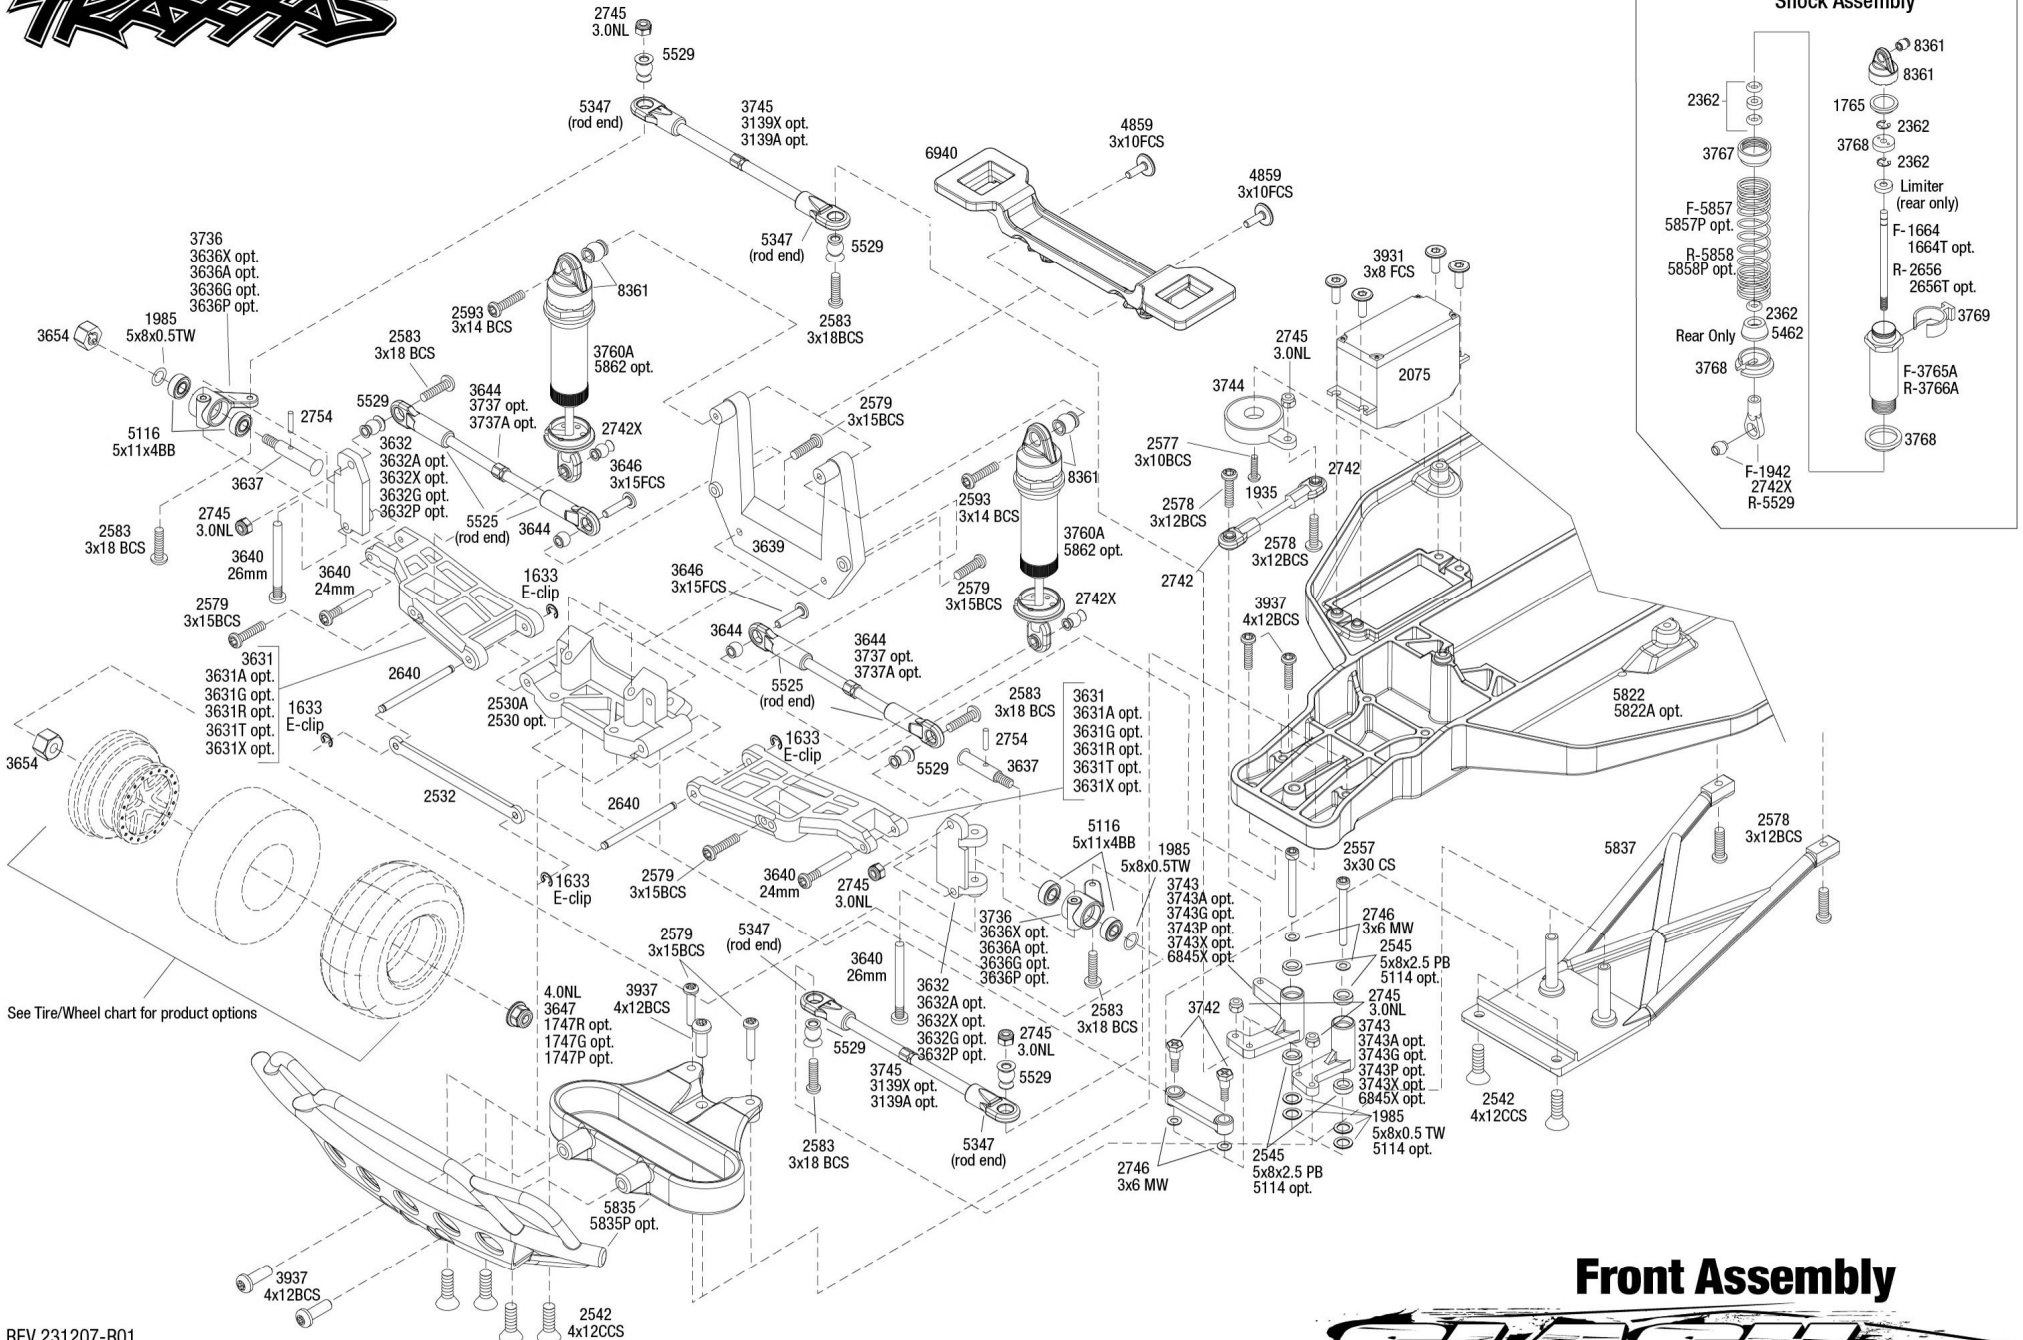

Body Assembly

Completed Assembly (view from top)

Completed Assembly (view from bottom)

REV 231207-R01

See Parts List for a complete listing of optional accessories.

Specifications on this page are subject to change without notice. Every attempt has been made to ensure the accuracy of this drawing; however, Traxxas cannot be held responsible for typographical or other errors.

See Parts List for a complete listing of optional accessories.

Front Assembly

REV 231207-R01

Specifications on this page are subject to change without notice. Every attempt has been made to ensure the accuracy of this drawing; however, Traxxas cannot be held responsible for typographical or other errors.

See Parts List for a complete listing of optional accessories.

See Tire/Wheel chart for product options

Rear Assembly

See Parts List for a complete listing of optional accessories.

Specifications on this page are subject to change without notice. Every attempt has been made to ensure the accuracy of this drawing; however, Traxxas cannot be held responsible for typographical or other errors.