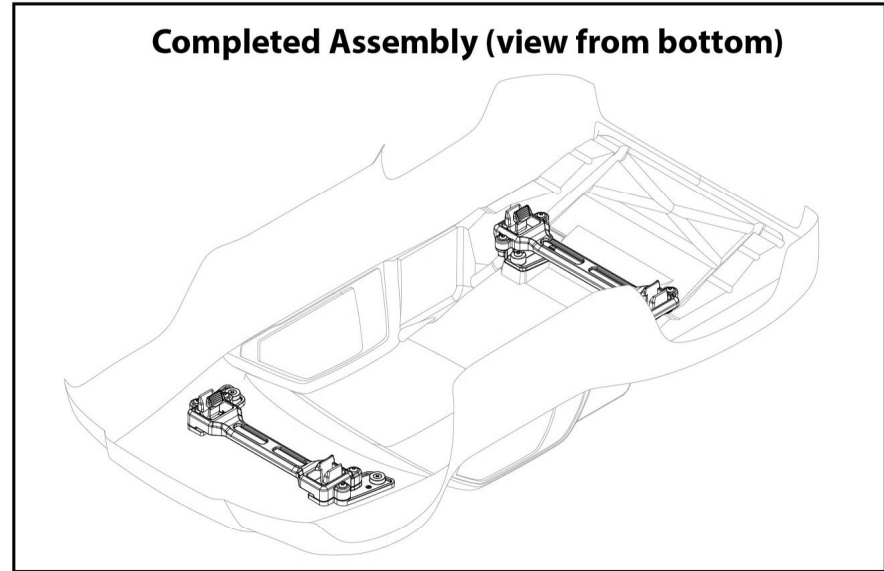

Body Assembly

Completed Assembly (view from top)

Completed Assembly (view from bottom)

REV 231207-R01

See Parts List for a complete listing of optional accessories.

Specifications on this page are subject to change without notice. Every attempt has been made to ensure the accuracy of this drawing; however, Traxxas cannot be held responsible for typographical or other errors.