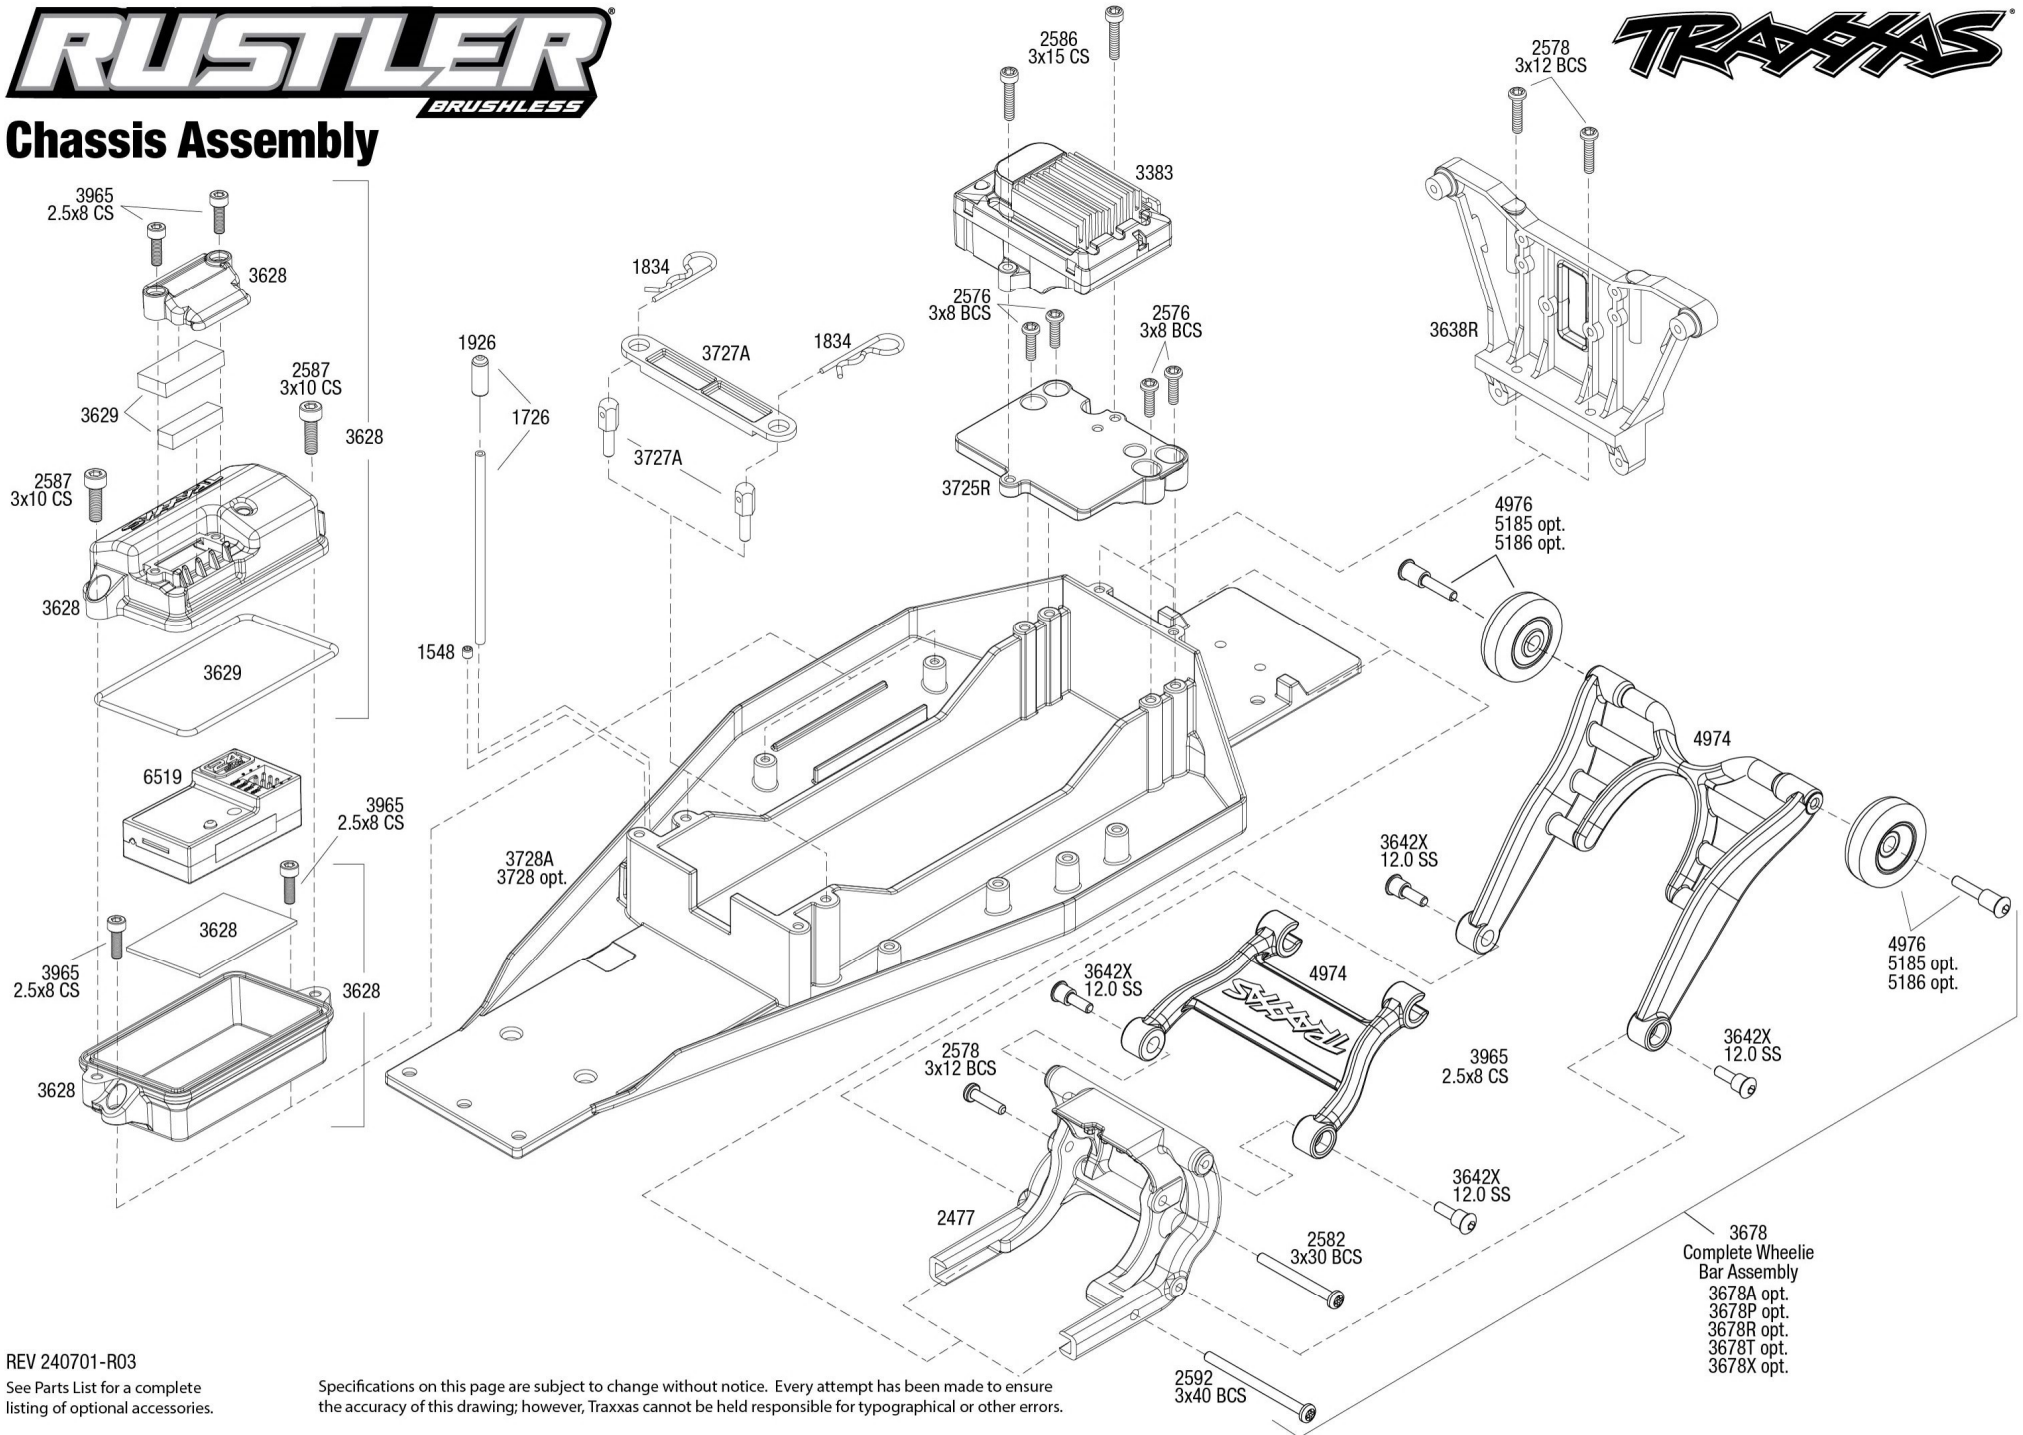

RUSTLER[®]

Body Assembly

BRUSHLESS

See Parts List for a complete listing of optional accessories.

REV 240701-R03

TRAXXAS

Specifications on this page are subject to change without notice. Every attempt has been made to ensure the accuracy of this drawing; however, Traxxas cannot be held responsible for typographical or other errors.

Chassis Assembly

REV 240701-R03
 See Parts List for a complete listing of optional accessories.

Specifications on this page are subject to change without notice. Every attempt has been made to ensure the accuracy of this drawing; however, Traxxas cannot be held responsible for typographical or other errors.