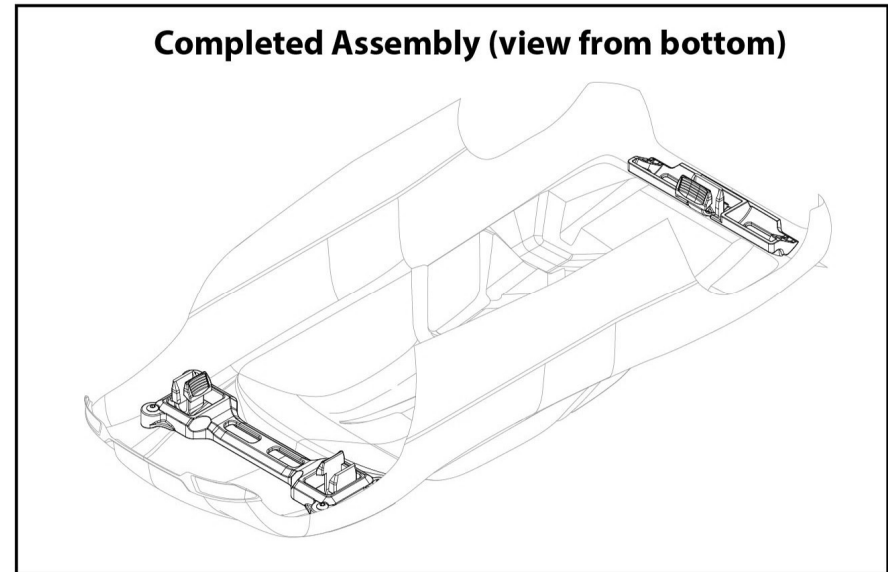

RUSTLER[®]

Body Assembly

BRUSHLESS

See Parts List for a complete listing of optional accessories.

REV 240701-R03

TRAXXAS

Specifications on this page are subject to change without notice. Every attempt has been made to ensure the accuracy of this drawing; however, Traxxas cannot be held responsible for typographical or other errors.