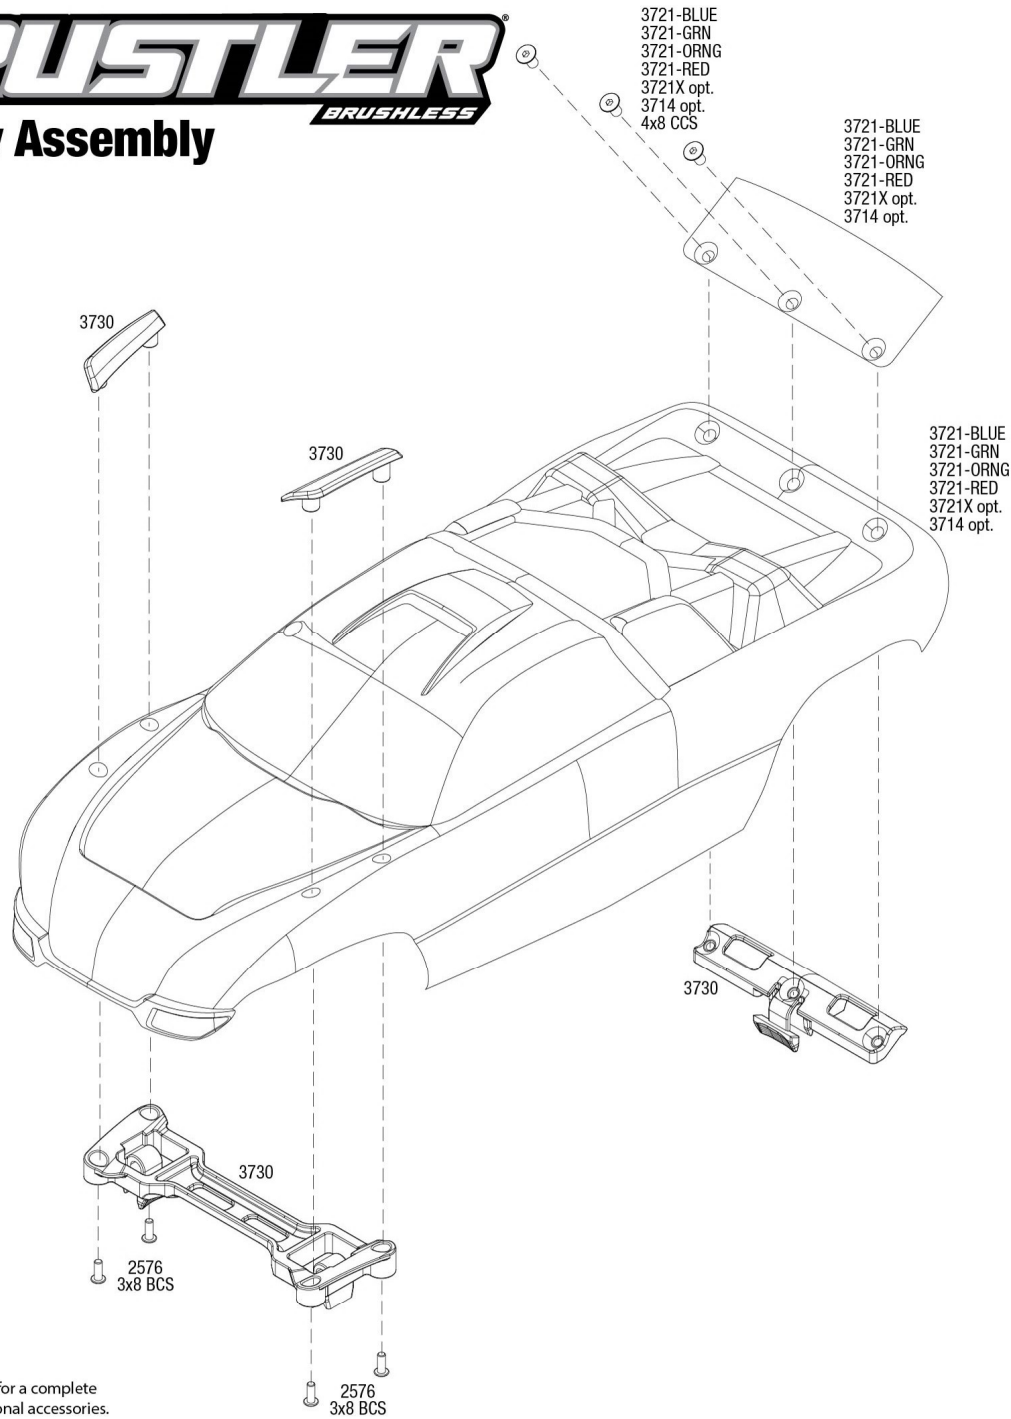

RUSTLER[®]

Body Assembly

BRUSHLESS

See Parts List for a complete listing of optional accessories.

REV 240701-R03

TRAXXAS

Specifications on this page are subject to change without notice. Every attempt has been made to ensure the accuracy of this drawing; however, Traxxas cannot be held responsible for typographical or other errors.

Chassis Assembly

REV 240701-R03
 See Parts List for a complete listing of optional accessories.

Specifications on this page are subject to change without notice. Every attempt has been made to ensure the accuracy of this drawing; however, Traxxas cannot be held responsible for typographical or other errors.