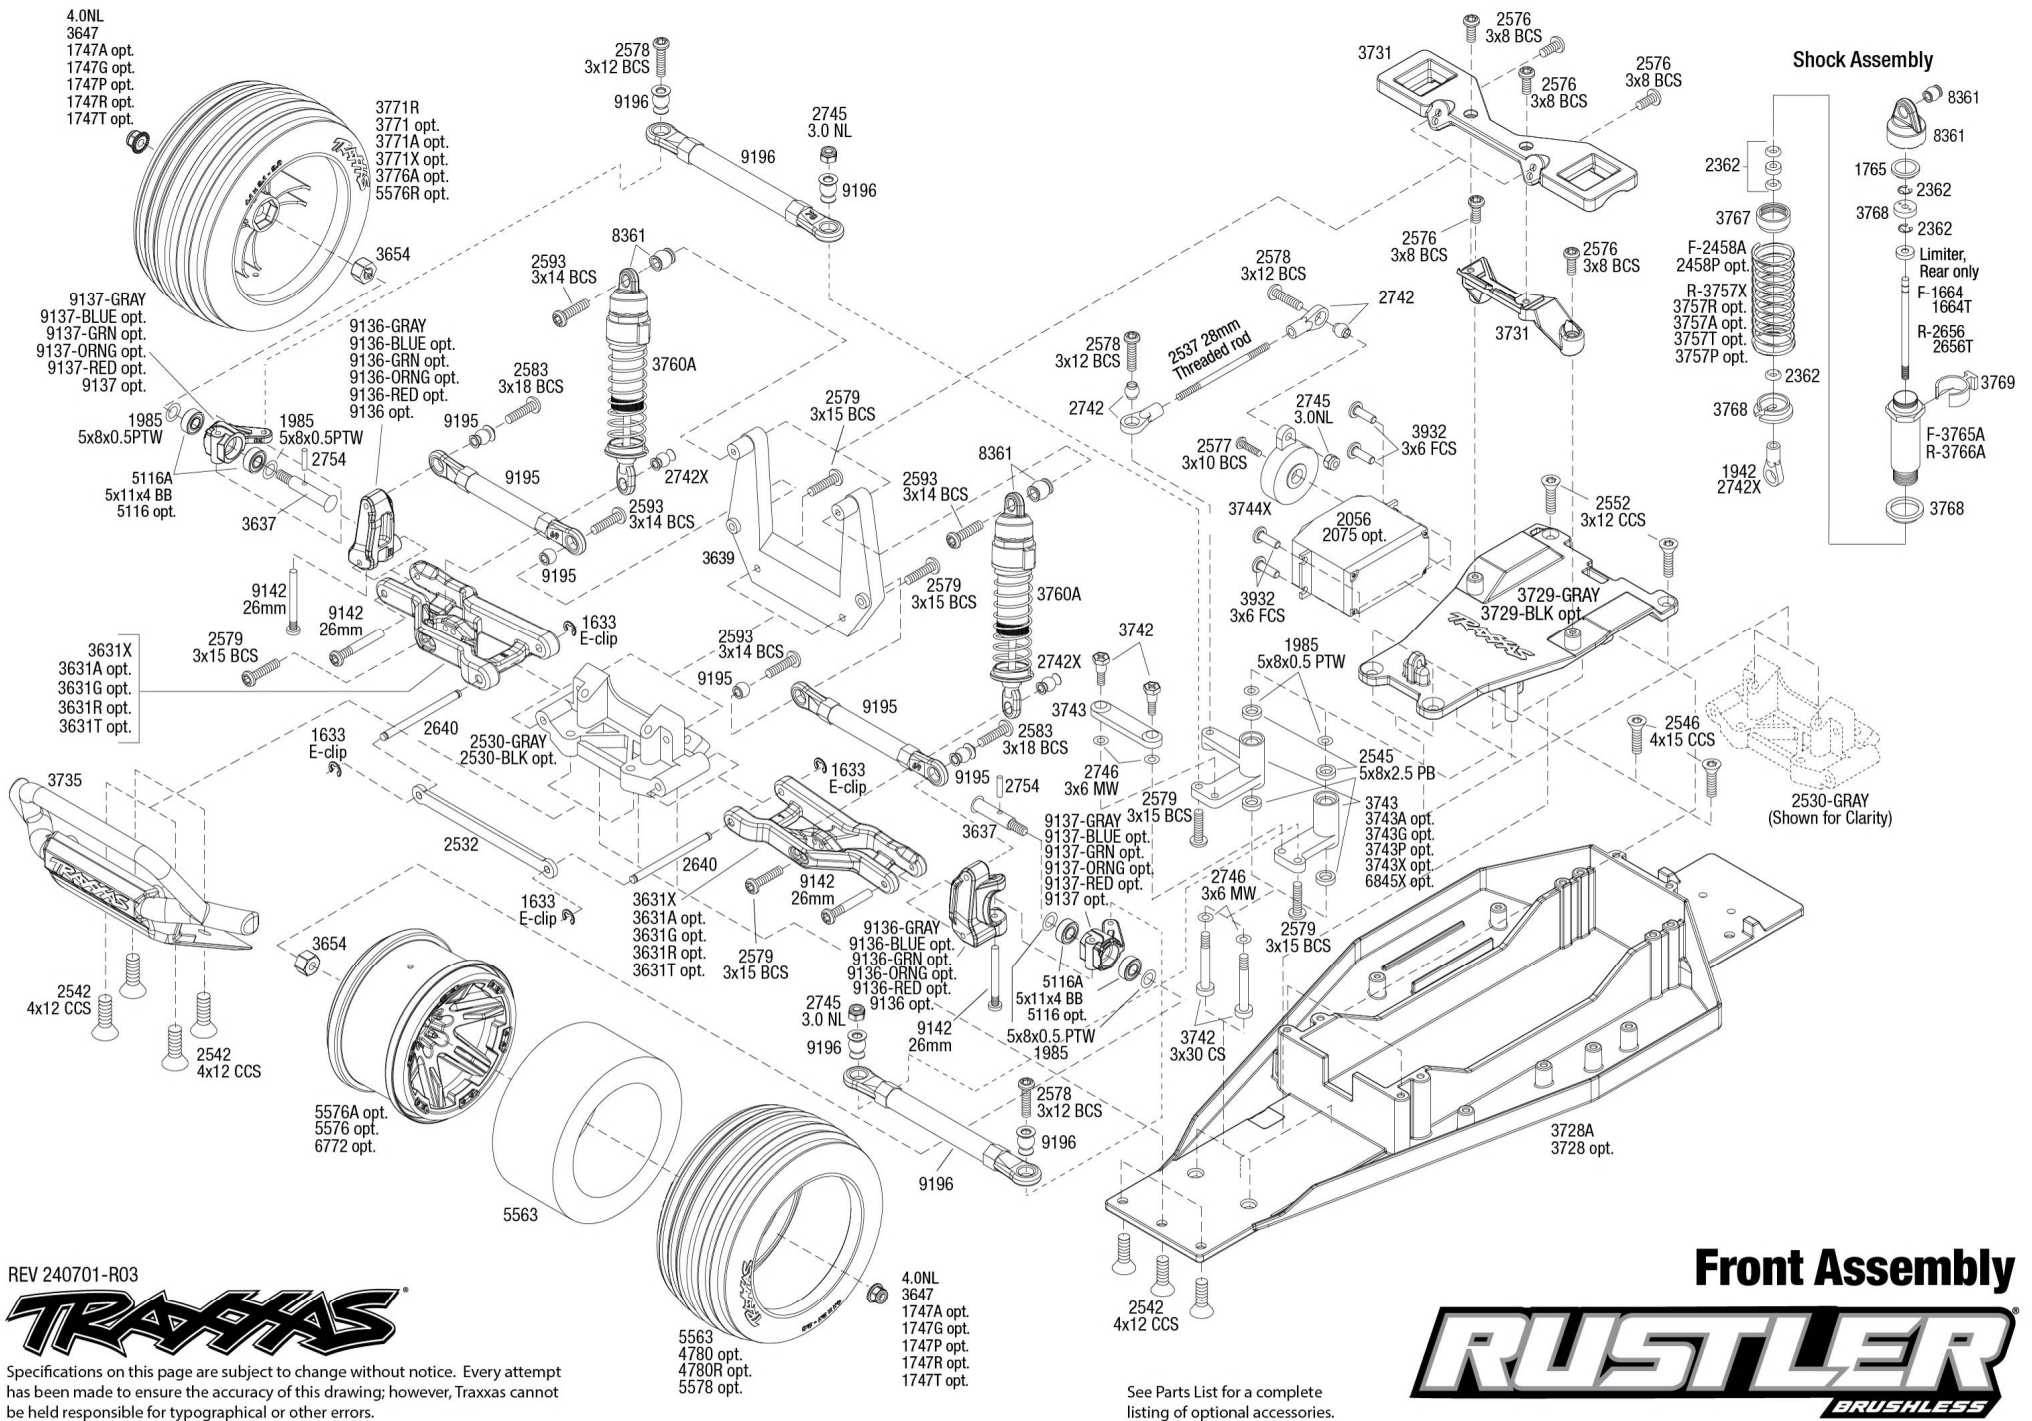

RUSTLER[®]

Body Assembly

BRUSHLESS

See Parts List for a complete listing of optional accessories.

REV 240701-R03

TRAXXAS

Specifications on this page are subject to change without notice. Every attempt has been made to ensure the accuracy of this drawing; however, Traxxas cannot be held responsible for typographical or other errors.

Chassis Assembly

REV 240701-R03
 See Parts List for a complete listing of optional accessories.

Specifications on this page are subject to change without notice. Every attempt has been made to ensure the accuracy of this drawing; however, Traxxas cannot be held responsible for typographical or other errors.