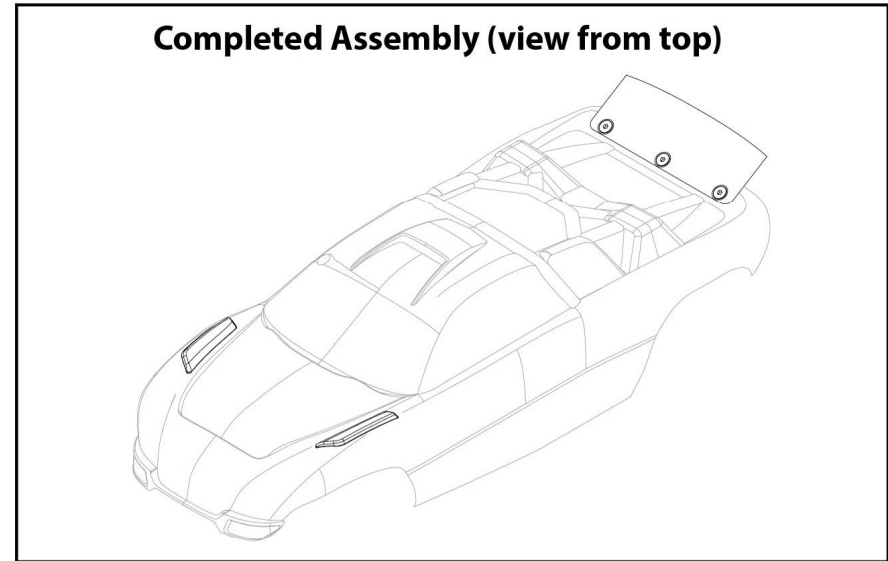

RUSTLER[®]

Body Assembly

BRUSHLESS

See Parts List for a complete listing of optional accessories.

REV 240701-R03

TRAXXAS

Specifications on this page are subject to change without notice. Every attempt has been made to ensure the accuracy of this drawing; however, Traxxas cannot be held responsible for typographical or other errors.