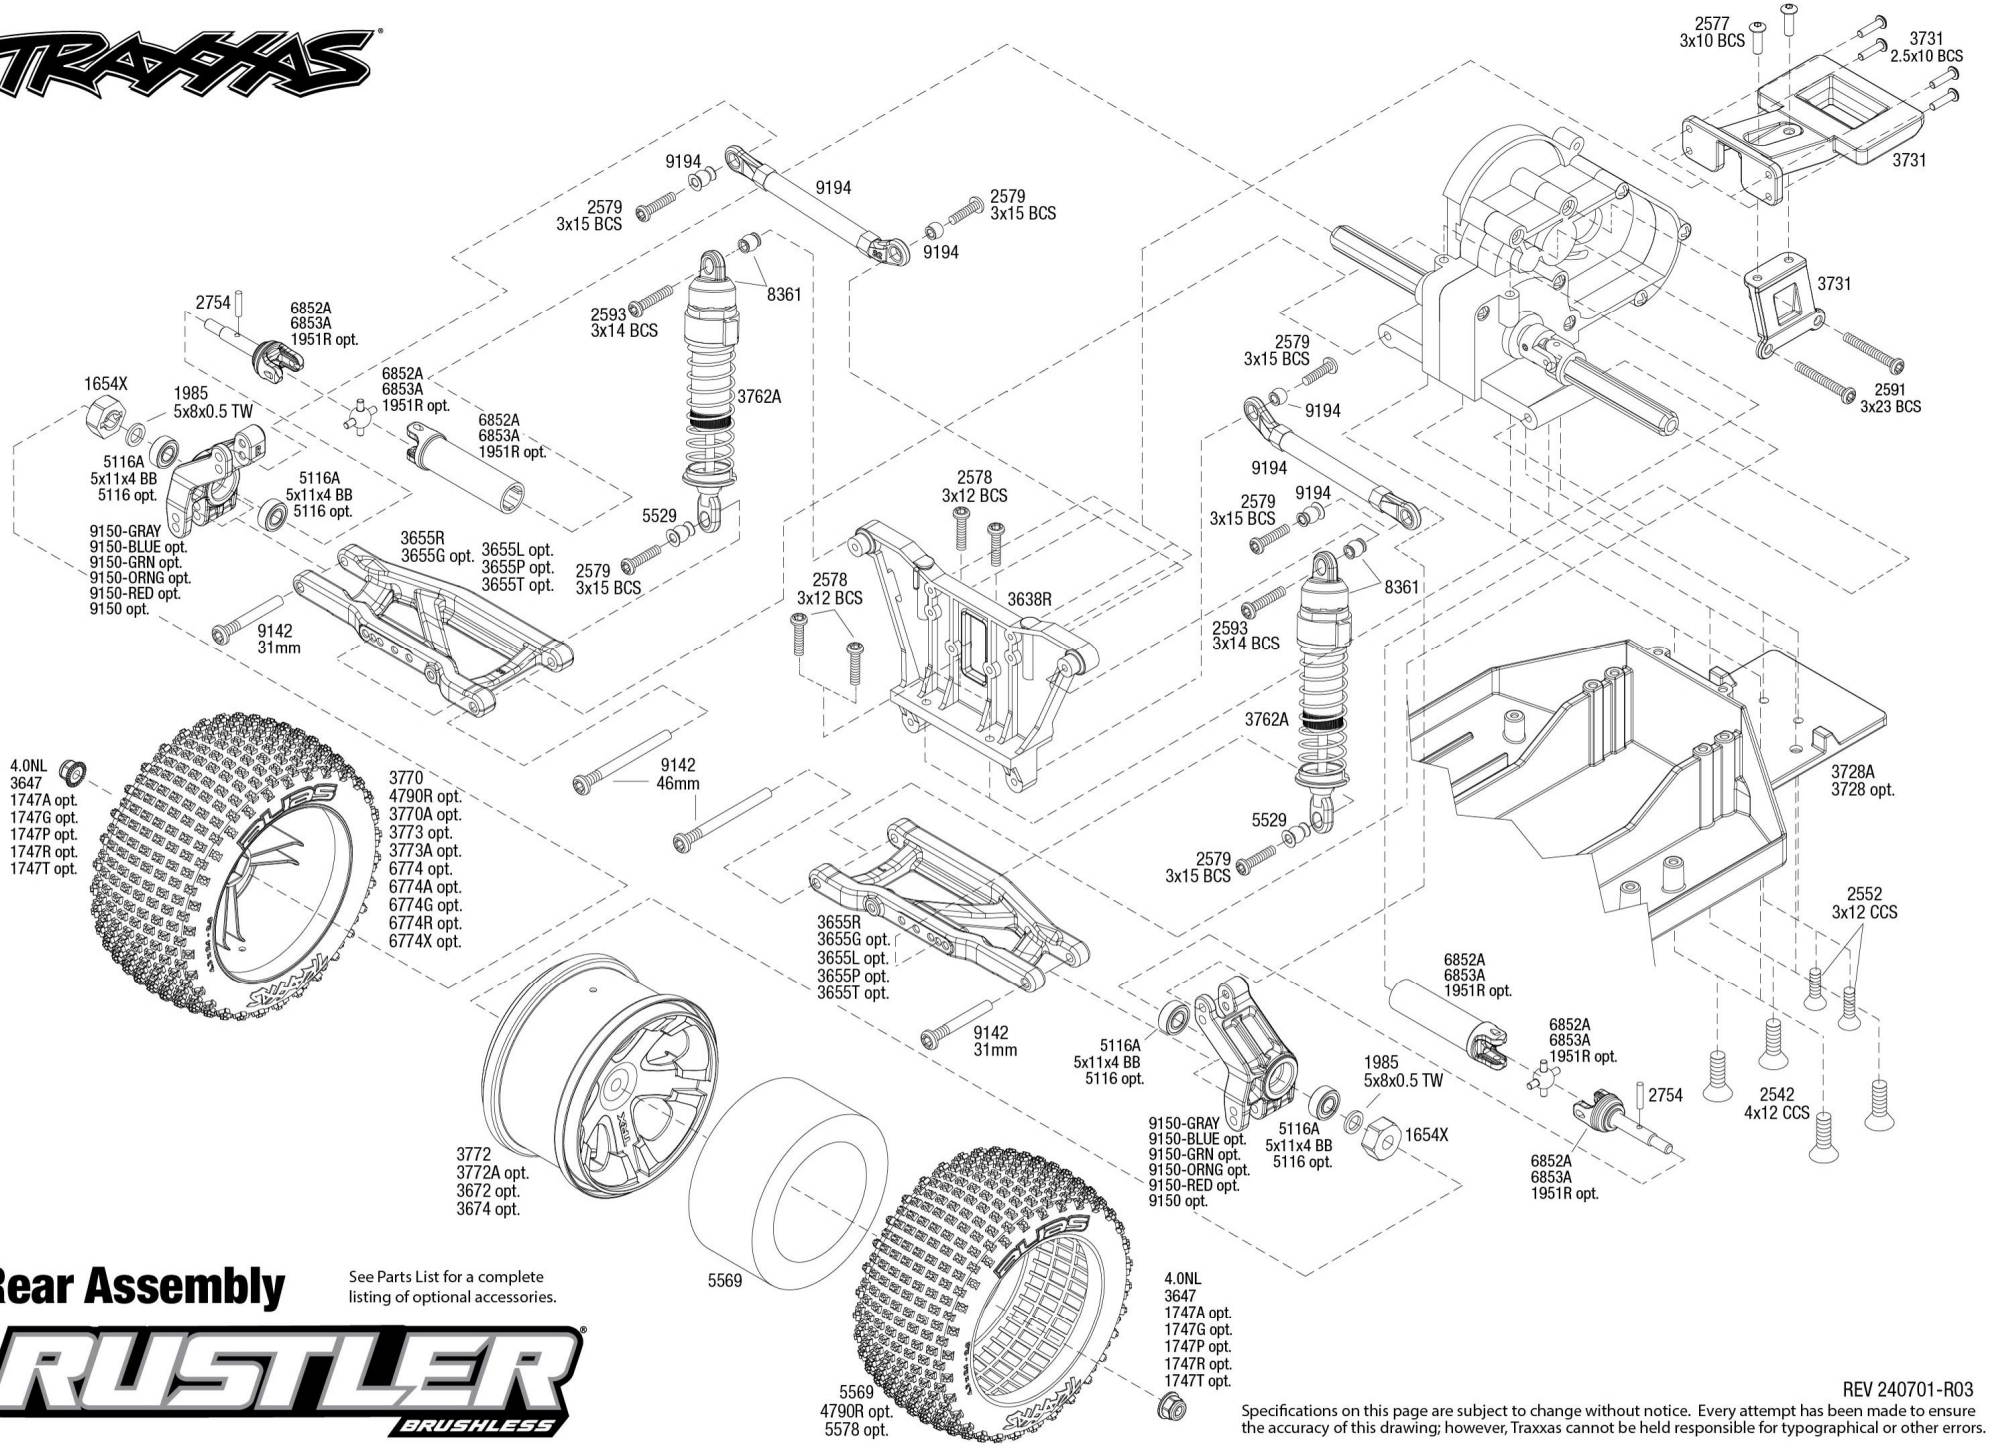

Rear Assembly