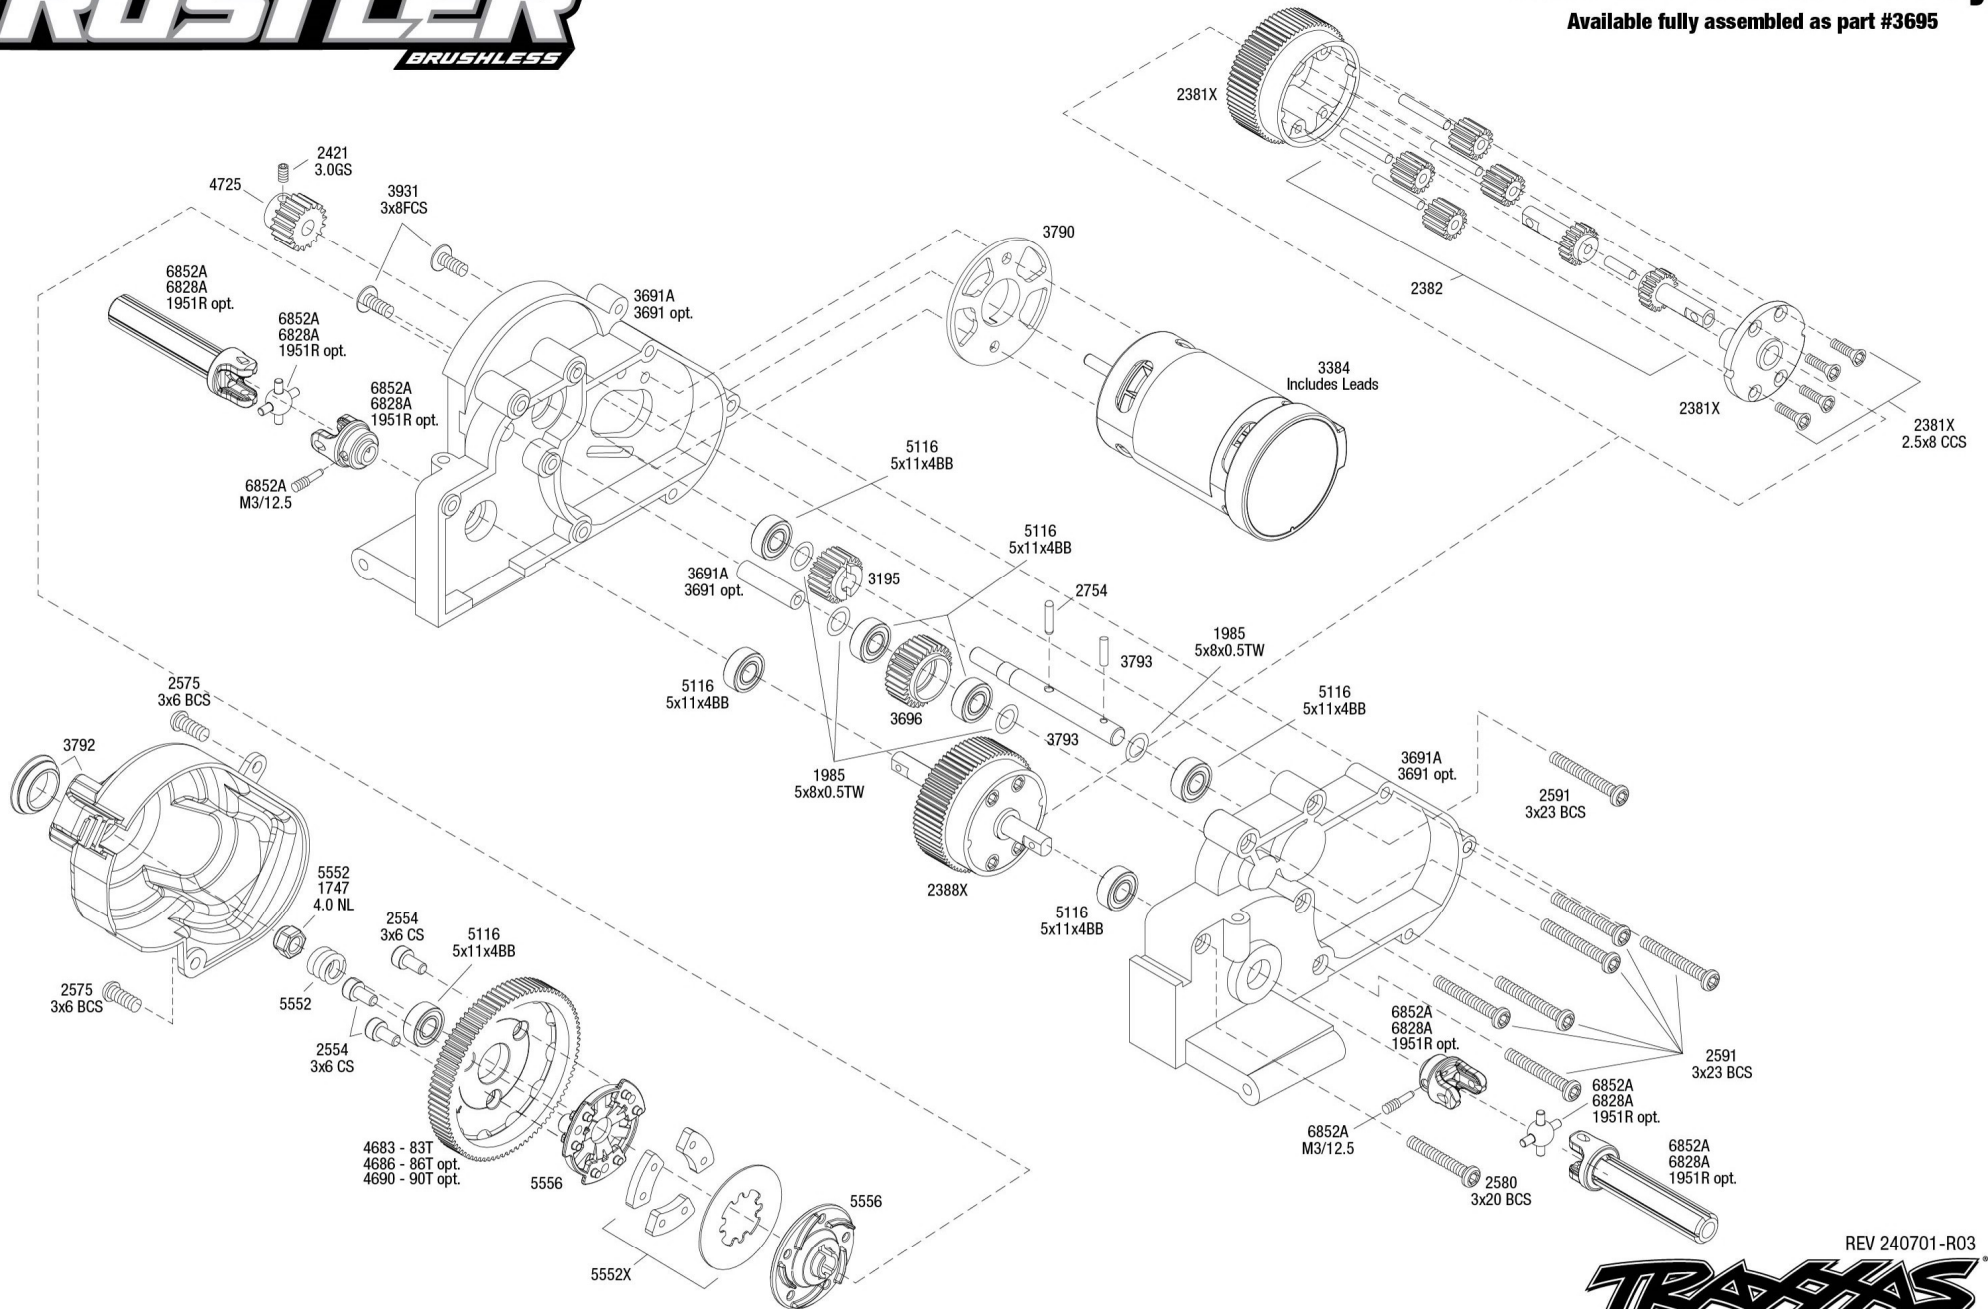

See Parts List for a complete listing of optional accessories.

Rear Assembly

See Parts List for a complete listing of optional accessories.

REV 240701-R03

Specifications on this page are subject to change without notice. Every attempt has been made to ensure the accuracy of this drawing; however, Traxxas cannot be held responsible for typographical or other errors.