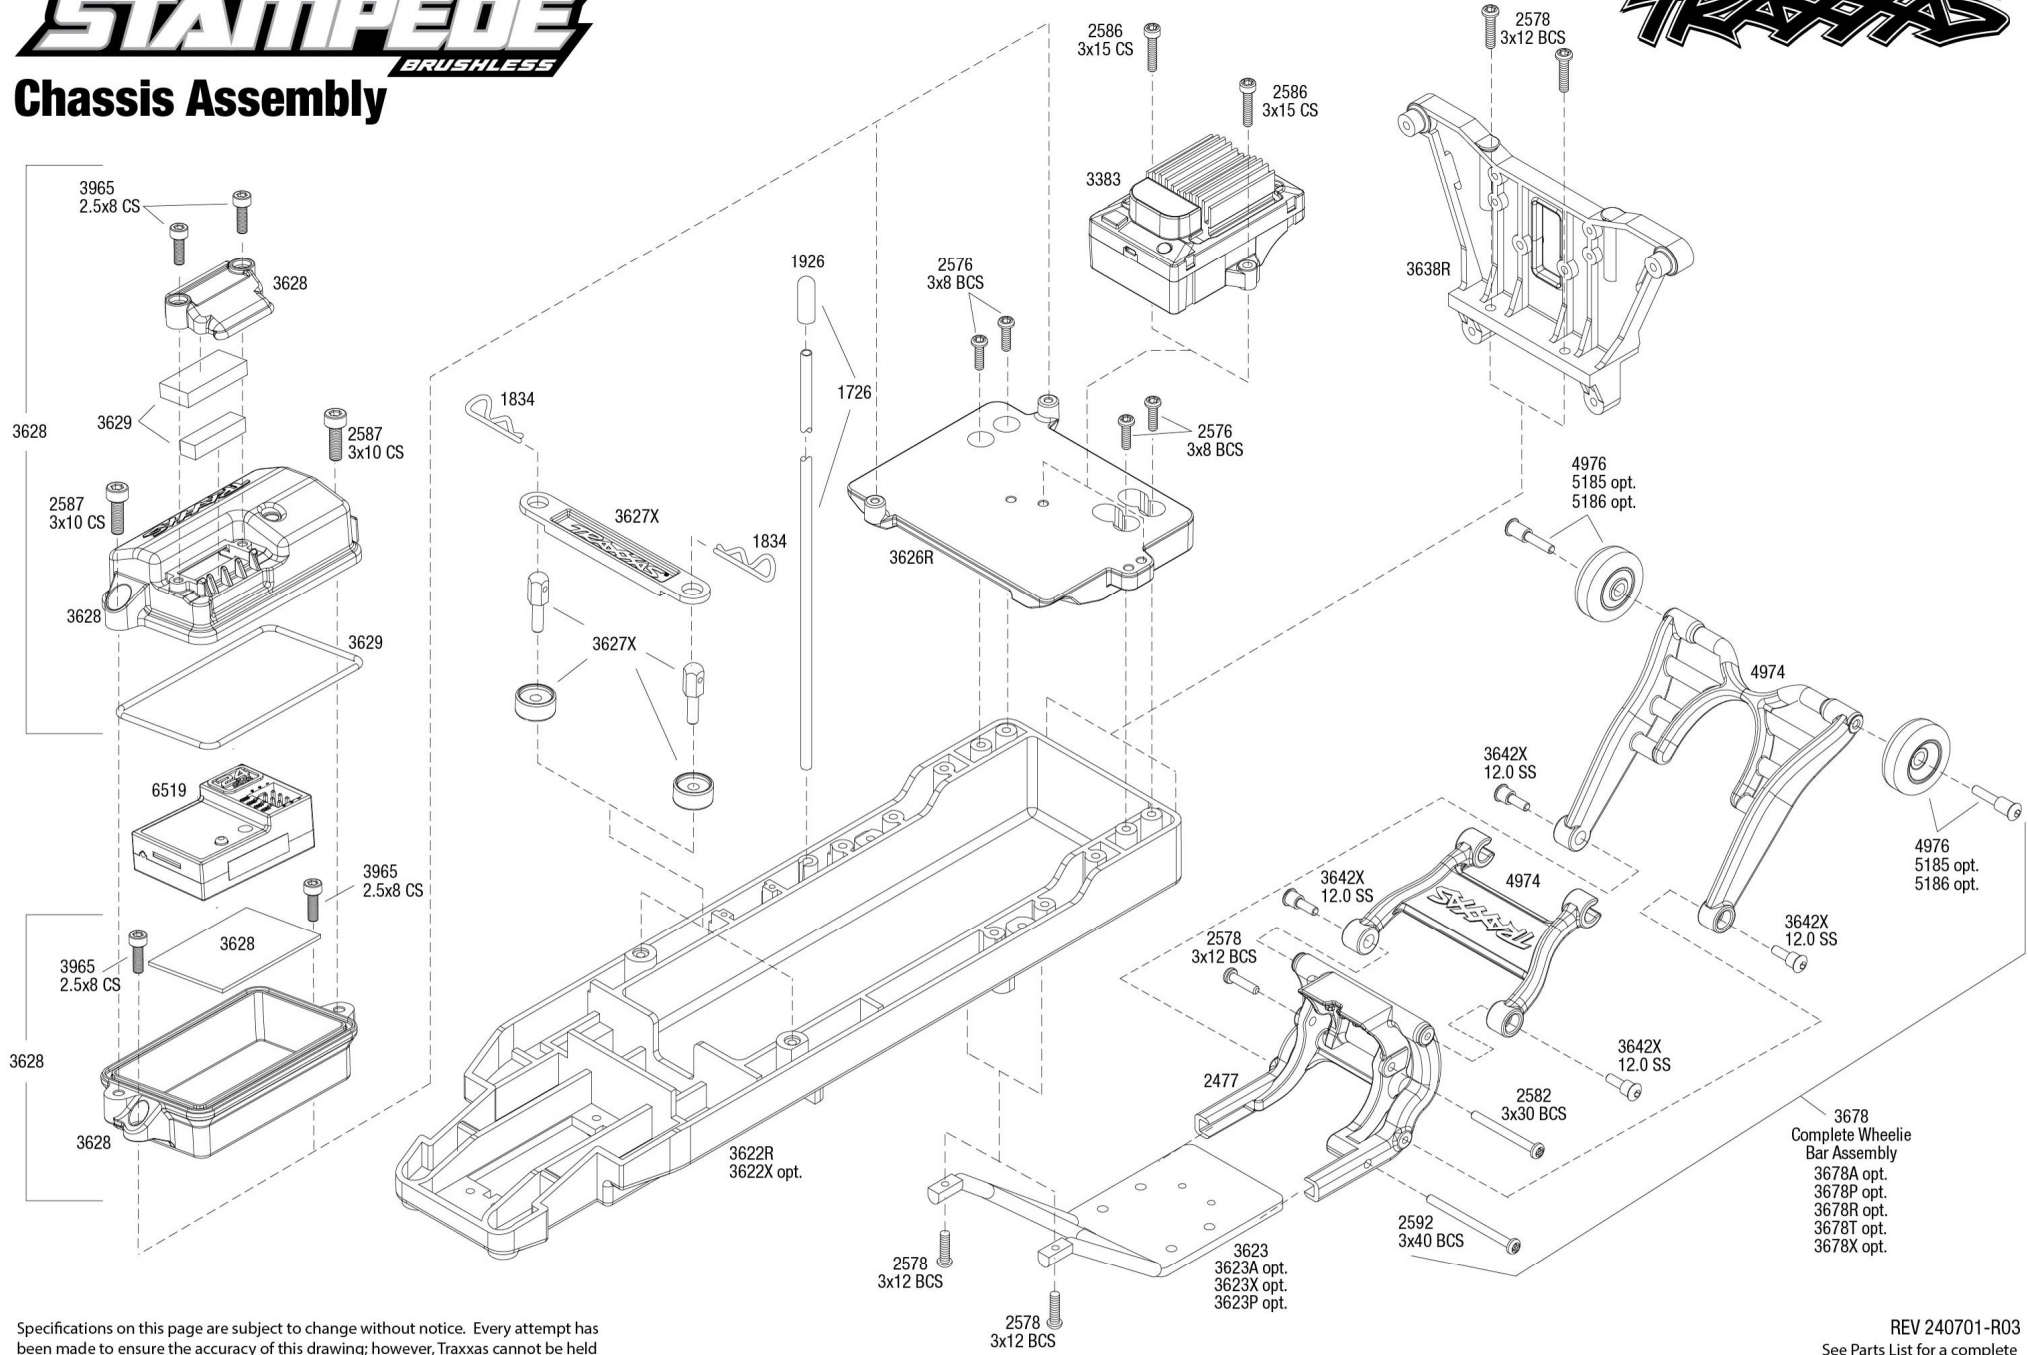

Chassis Assembly

Specifications on this page are subject to change without notice. Every attempt has been made to ensure the accuracy of this drawing; however, Traxxas cannot be held responsible for typographical or other errors.

3678 Complete Wheelie Bar Assembly
3678A opt.
3678P opt.
3678R opt.
3678T opt.
3678X opt.