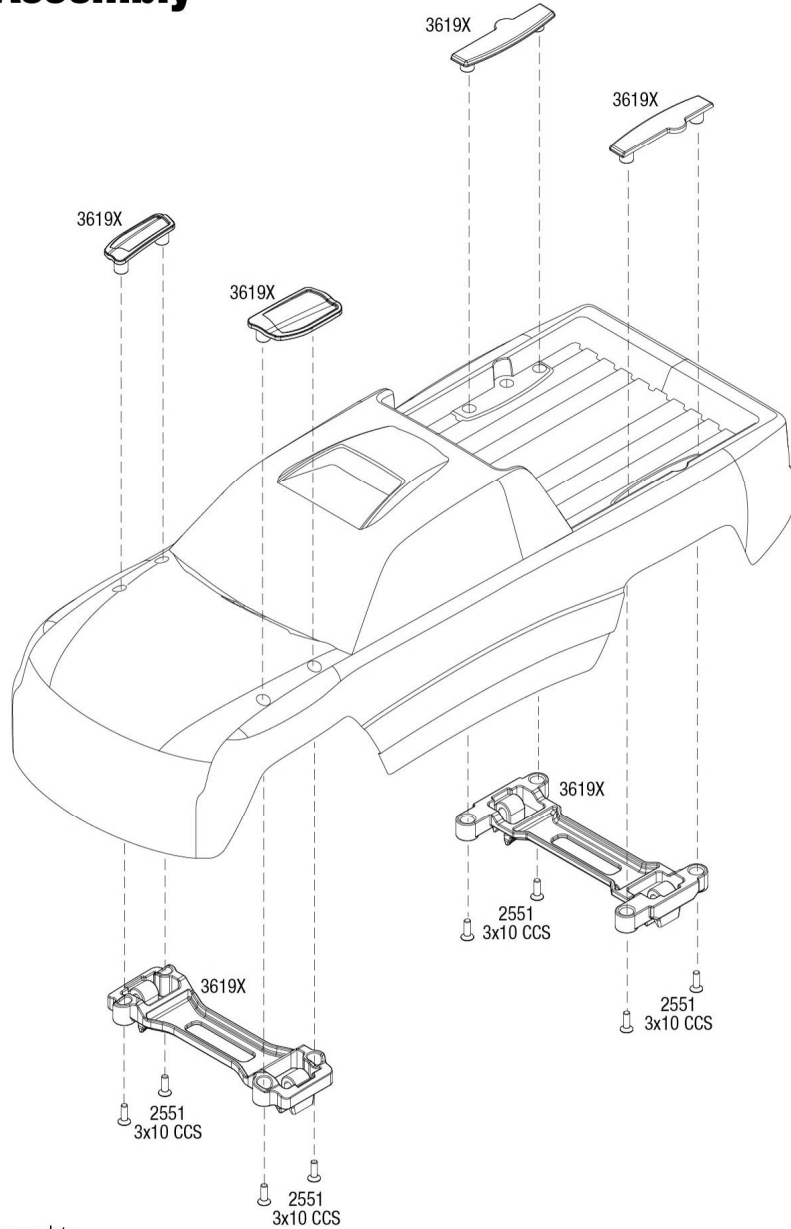

STAMPEDE

BRUSHLESS

Body Assembly

- 3620-BLUE
- 3620-GRN
- 3620-PINK
- 3620-RED
- 3620A-BLUE opt.
- 3620A-GRN opt.
- 3620A-PINK opt.
- 3620A-RED opt.
- 3620X opt.
- 3617 opt.

Completed Assembly (view from top)

Completed Assembly (view from bottom)

See Parts List for a complete listing of optional accessories.

REV 240701-R03

Specifications on this page are subject to change without notice. Every attempt has been made to ensure the accuracy of this drawing; however, Traxxas cannot be held responsible for typographical or other errors.