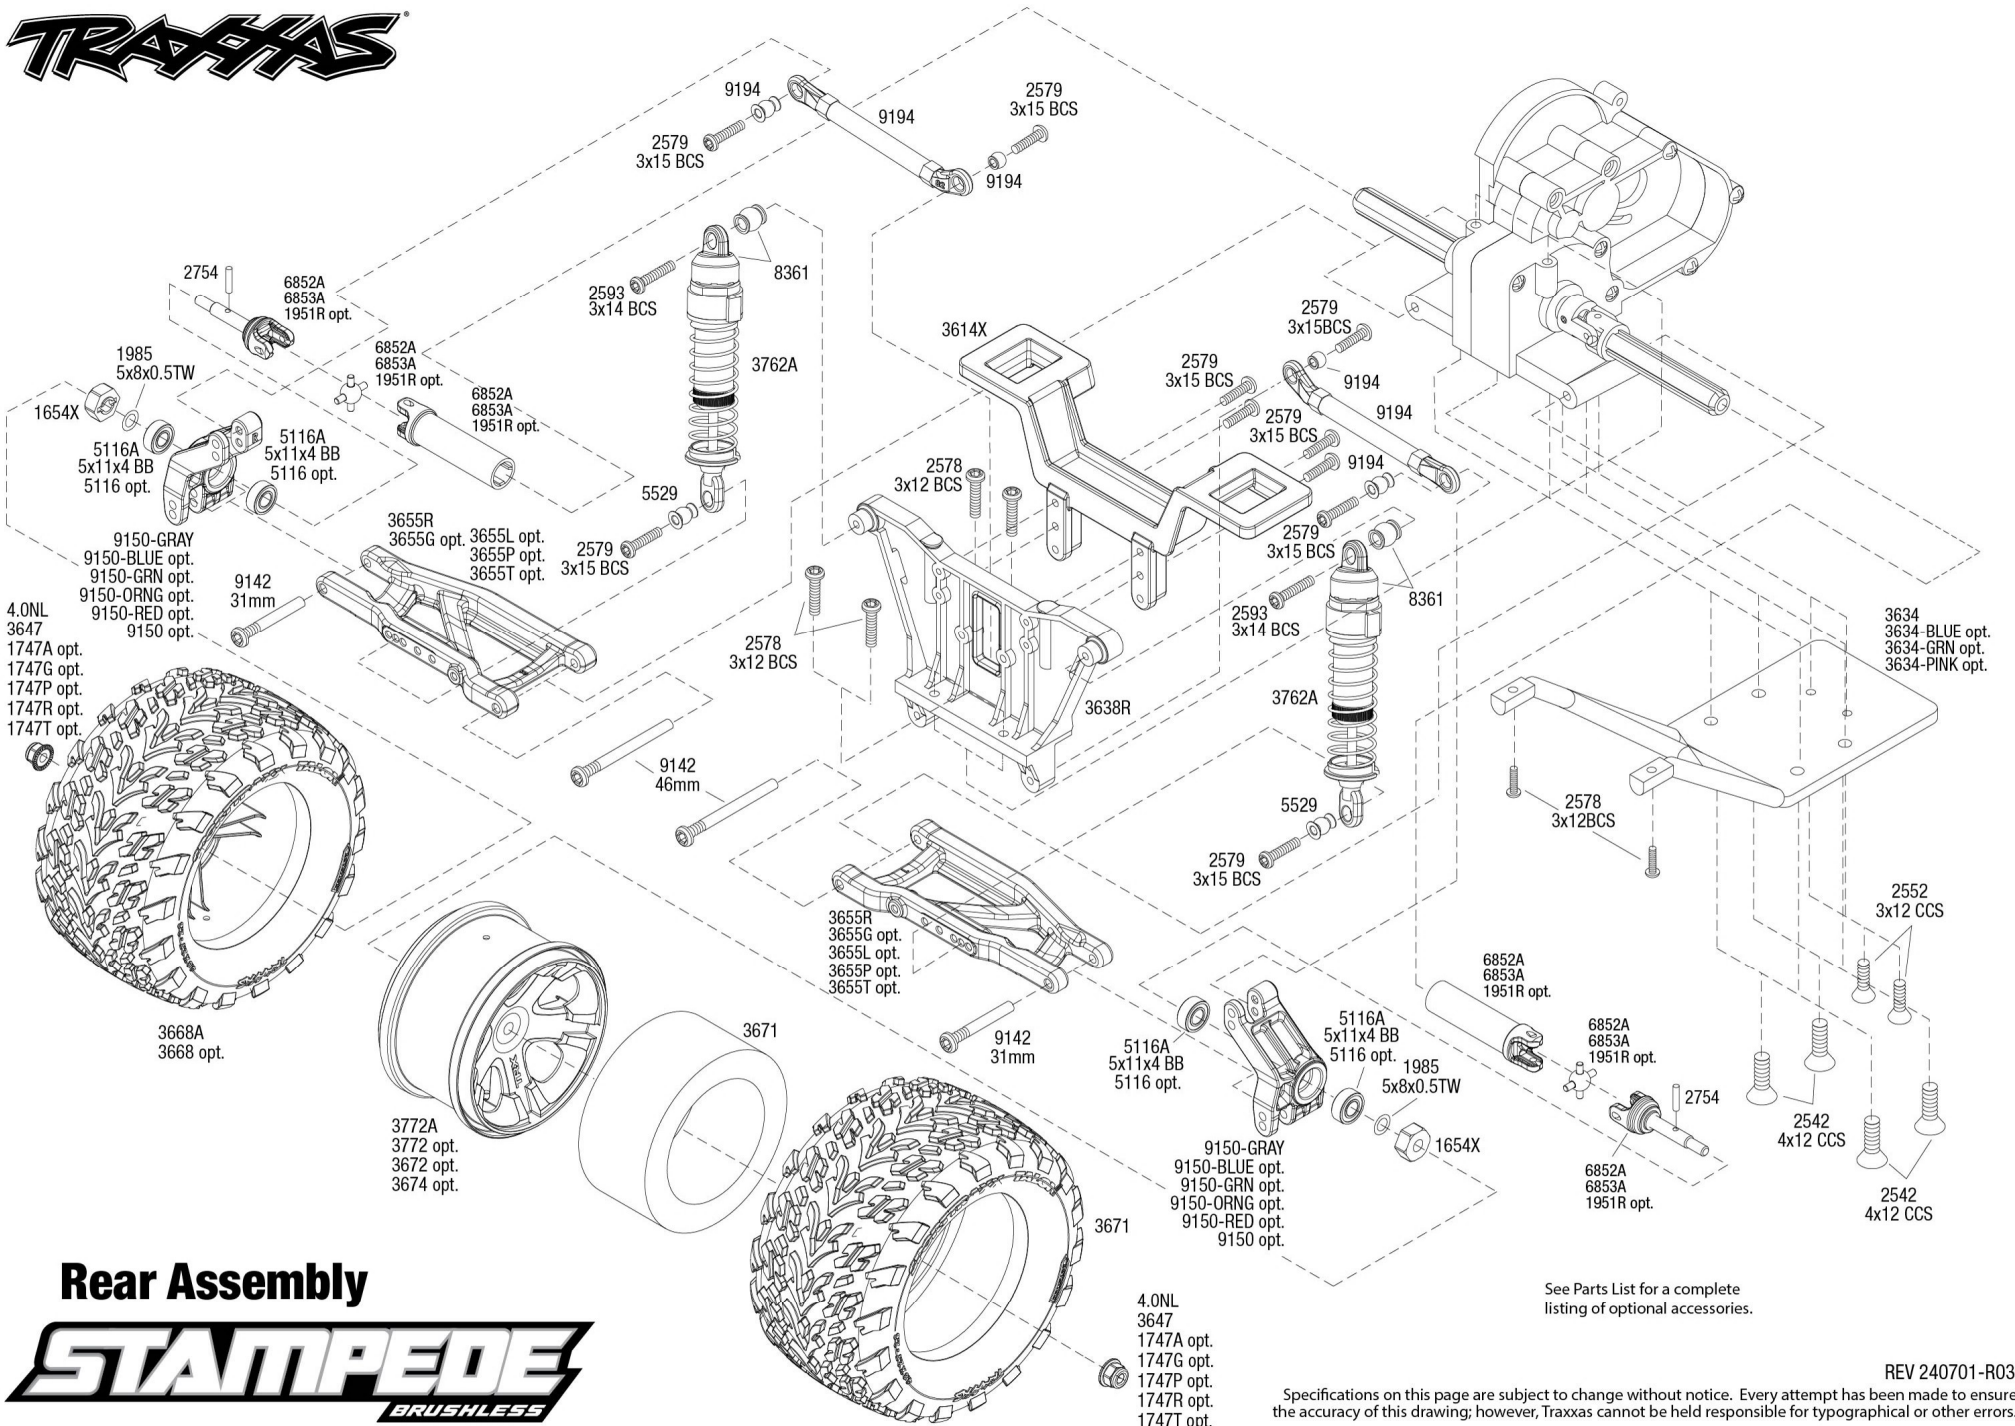

3678 Complete Wheelie Bar Assembly
 3678A opt.
 3678P opt.
 3678R opt.
 3678T opt.
 3678X opt.

Front Assembly

REV 240701-R03

Specifications on this page are subject to change without notice. Every attempt has been made to ensure the accuracy of this drawing; however, Traxxas cannot be held responsible for typographical or other errors.