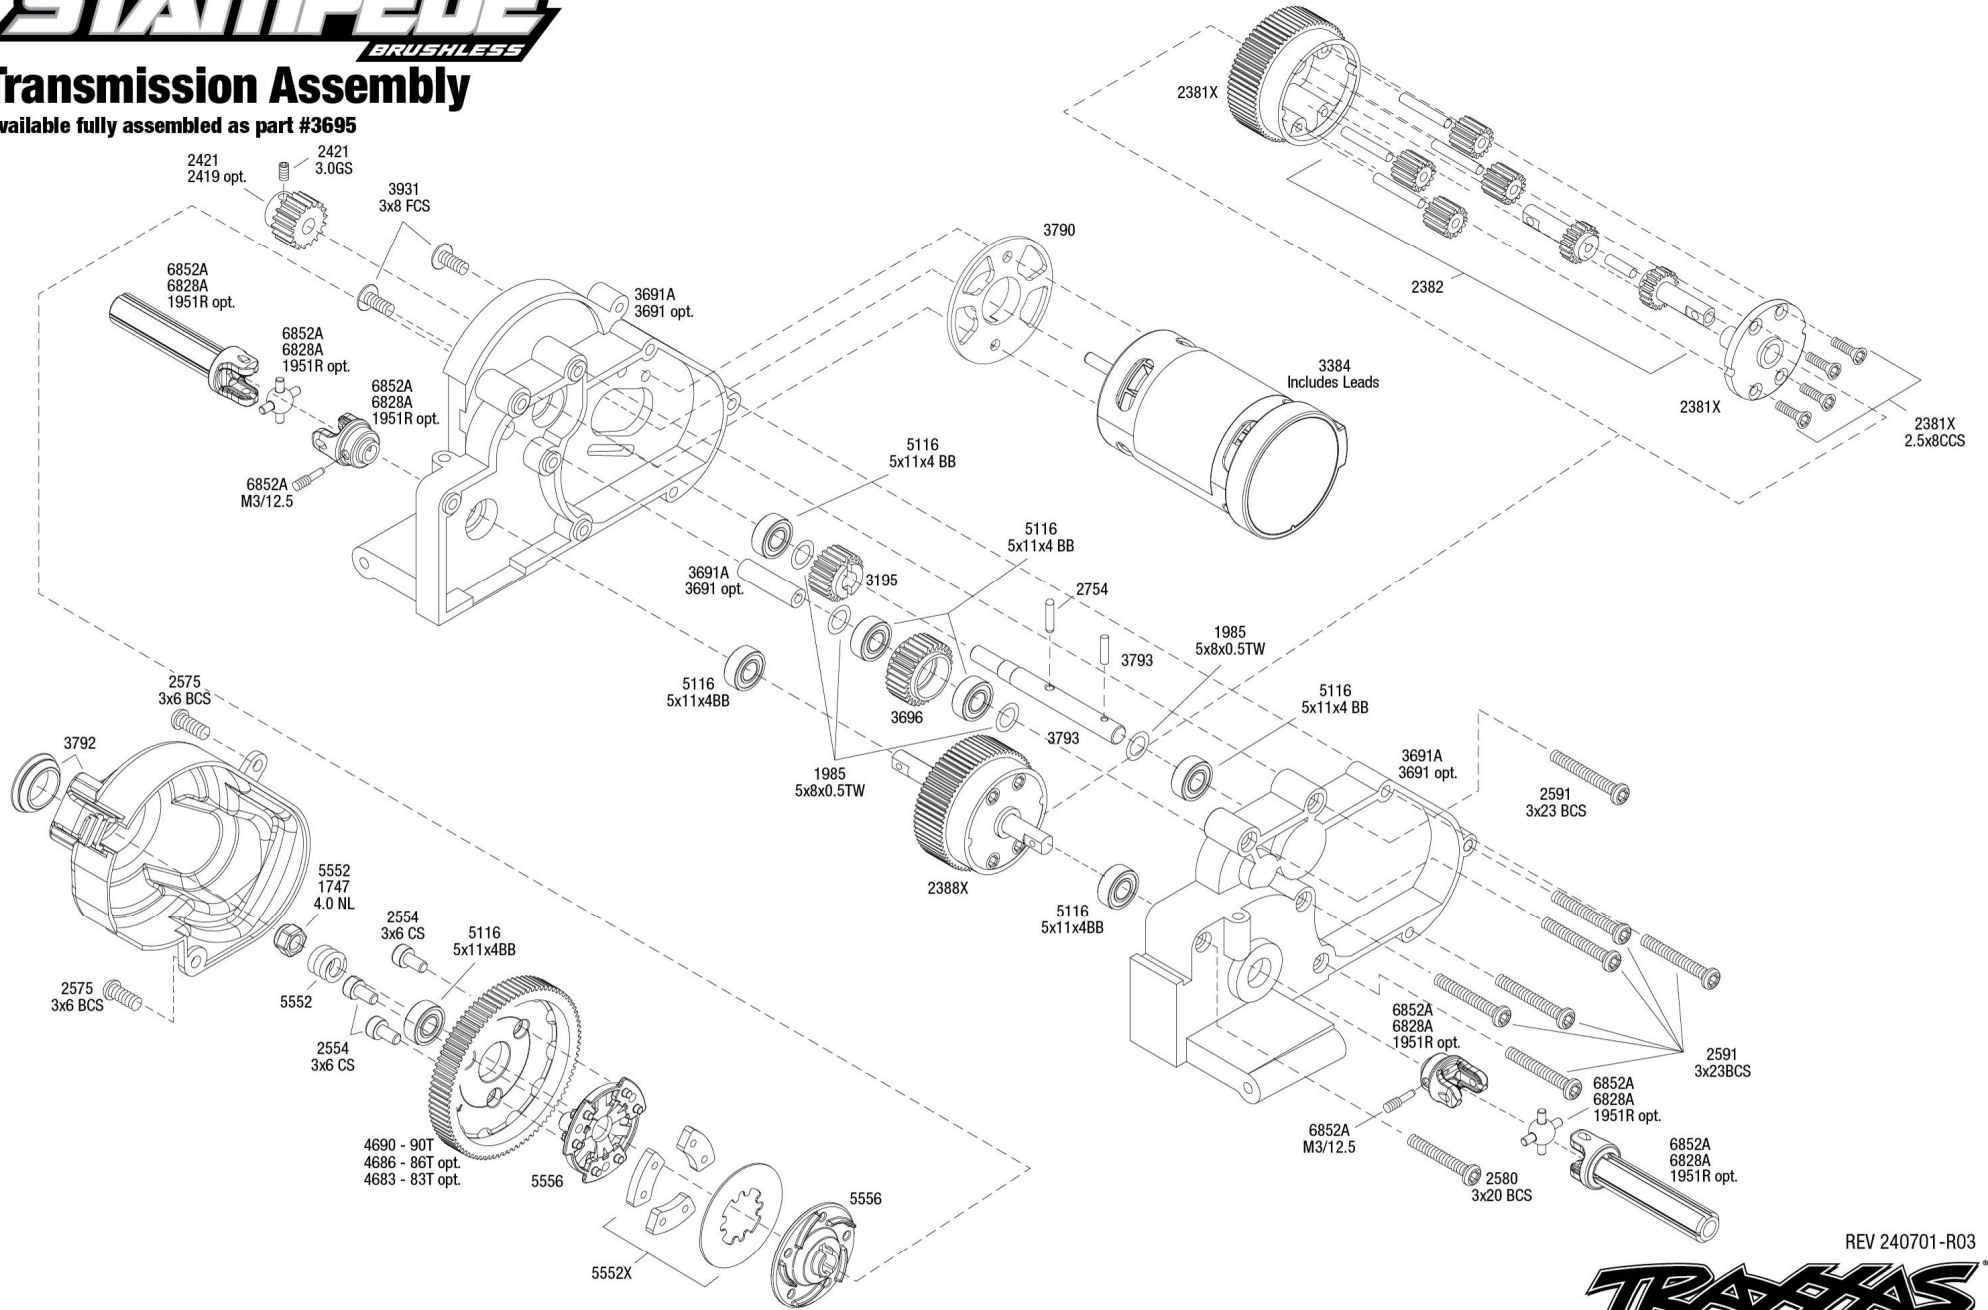

STAMPEDE

BRUSHLESS

Transmission Assembly

Available fully assembled as part #3695

See Parts List for a complete listing of optional accessories.

Specifications on this page are subject to change without notice. Every attempt has been made to ensure the accuracy of this drawing; however, Traxxas cannot be held responsible for typographical or other errors.

REV 240701-R03

TRAXXAS