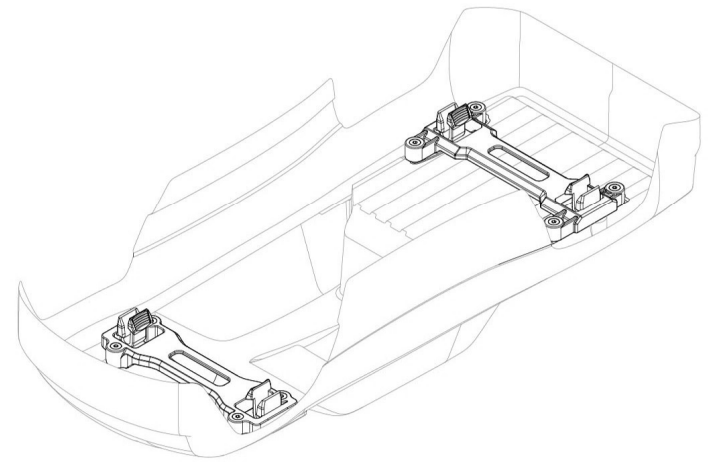

STAMPEDE

BRUSHLESS

Body Assembly

- 3620-BLUE
- 3620-GRN
- 3620-PINK
- 3620-RED
- 3620A-BLUE opt.
- 3620A-GRN opt.
- 3620A-PINK opt.
- 3620A-RED opt.
- 3620X opt.
- 3617 opt.

Completed Assembly (view from top)

Completed Assembly (view from bottom)

See Parts List for a complete listing of optional accessories.

REV 240701-R03

Specifications on this page are subject to change without notice. Every attempt has been made to ensure the accuracy of this drawing; however, Traxxas cannot be held responsible for typographical or other errors.