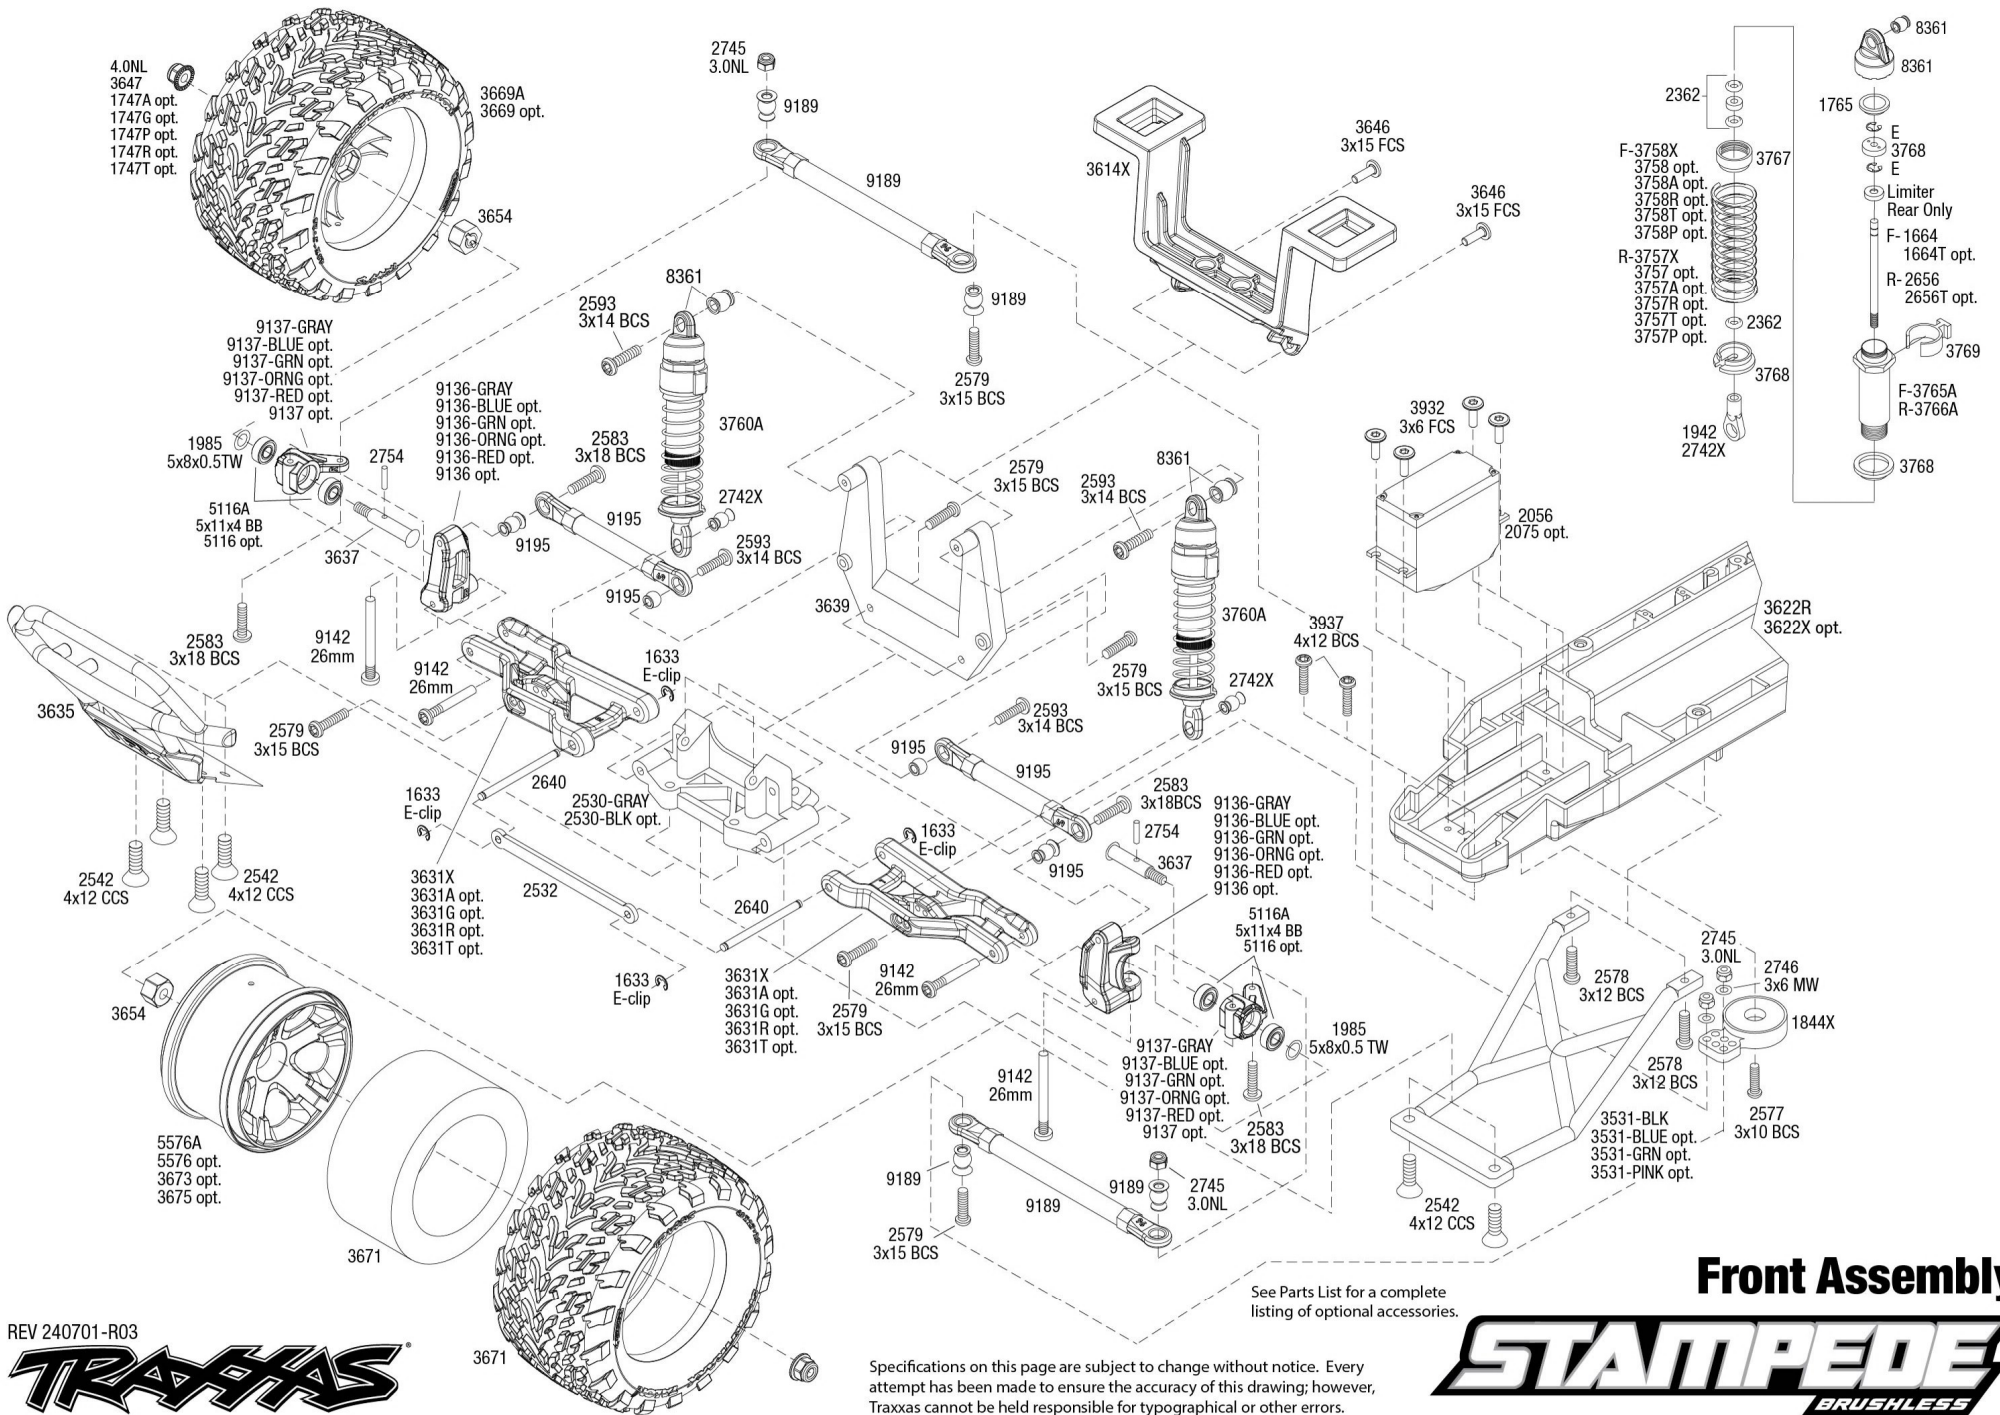

Front Assembly