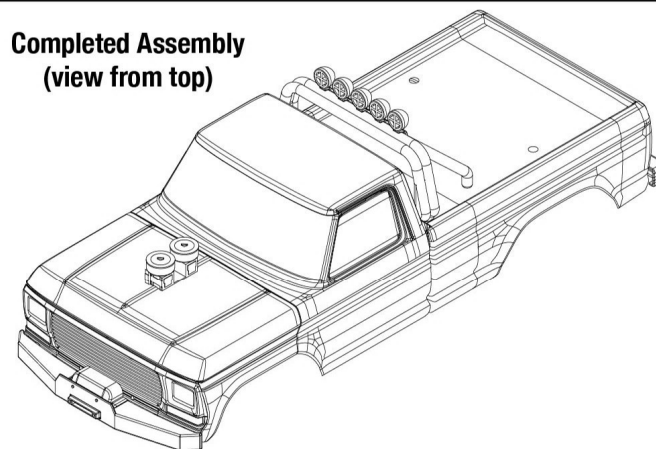

BIGFOOT®

BRUSHLESS

Body Assembly

See Parts List for a complete listing of optional accessories.

**Completed Assembly
(view from bottom)**

- 3660X Body, Bigfoot® No. 1, Officially Licensed replica (clear, requires painting)/ window masks/ decal sheet
- 3661-BLUE Body, Bigfoot® No. 1, Officially Licensed replica (painted, decals applied) (assembled with body support for clipless mounting)
- 3747 Body support (with front & rear latches)/ 2.6x15mm BCS (6) (for clipless body mounting)
- 3656 Grille, Bigfoot® No. 1 (chrome)/ decals/ adhesive tape/ mounting hardware
- 3662 Body accessories kit, Bigfoot® No. 1 (includes winch, front and rear bumpers, roll bar, light bar, engine detail, & mounting hardware) (grille sold separately)

**Completed Assembly
(view from top)**

- 3660X Body, Bigfoot® No. 1, Officially Licensed replica (clear, requires painting)/ window masks/ decal sheet
- 3661-BLUE Body, Bigfoot® No. 1, Officially Licensed replica (painted, decals applied) (assembled with body support for clipless mounting)
- 3747 Body support (with front & rear latches)/ 2.6x15mm BCS (6) (for clipless body mounting)
- 3656 Grille, Bigfoot® No. 1 (chrome)/ decals/ adhesive tape/ mounting hardware
- 3662 Body accessories kit, Bigfoot® No. 1 (includes winch, front and rear bumpers, roll bar, light bar, engine detail, & mounting hardware) (grille sold separately)