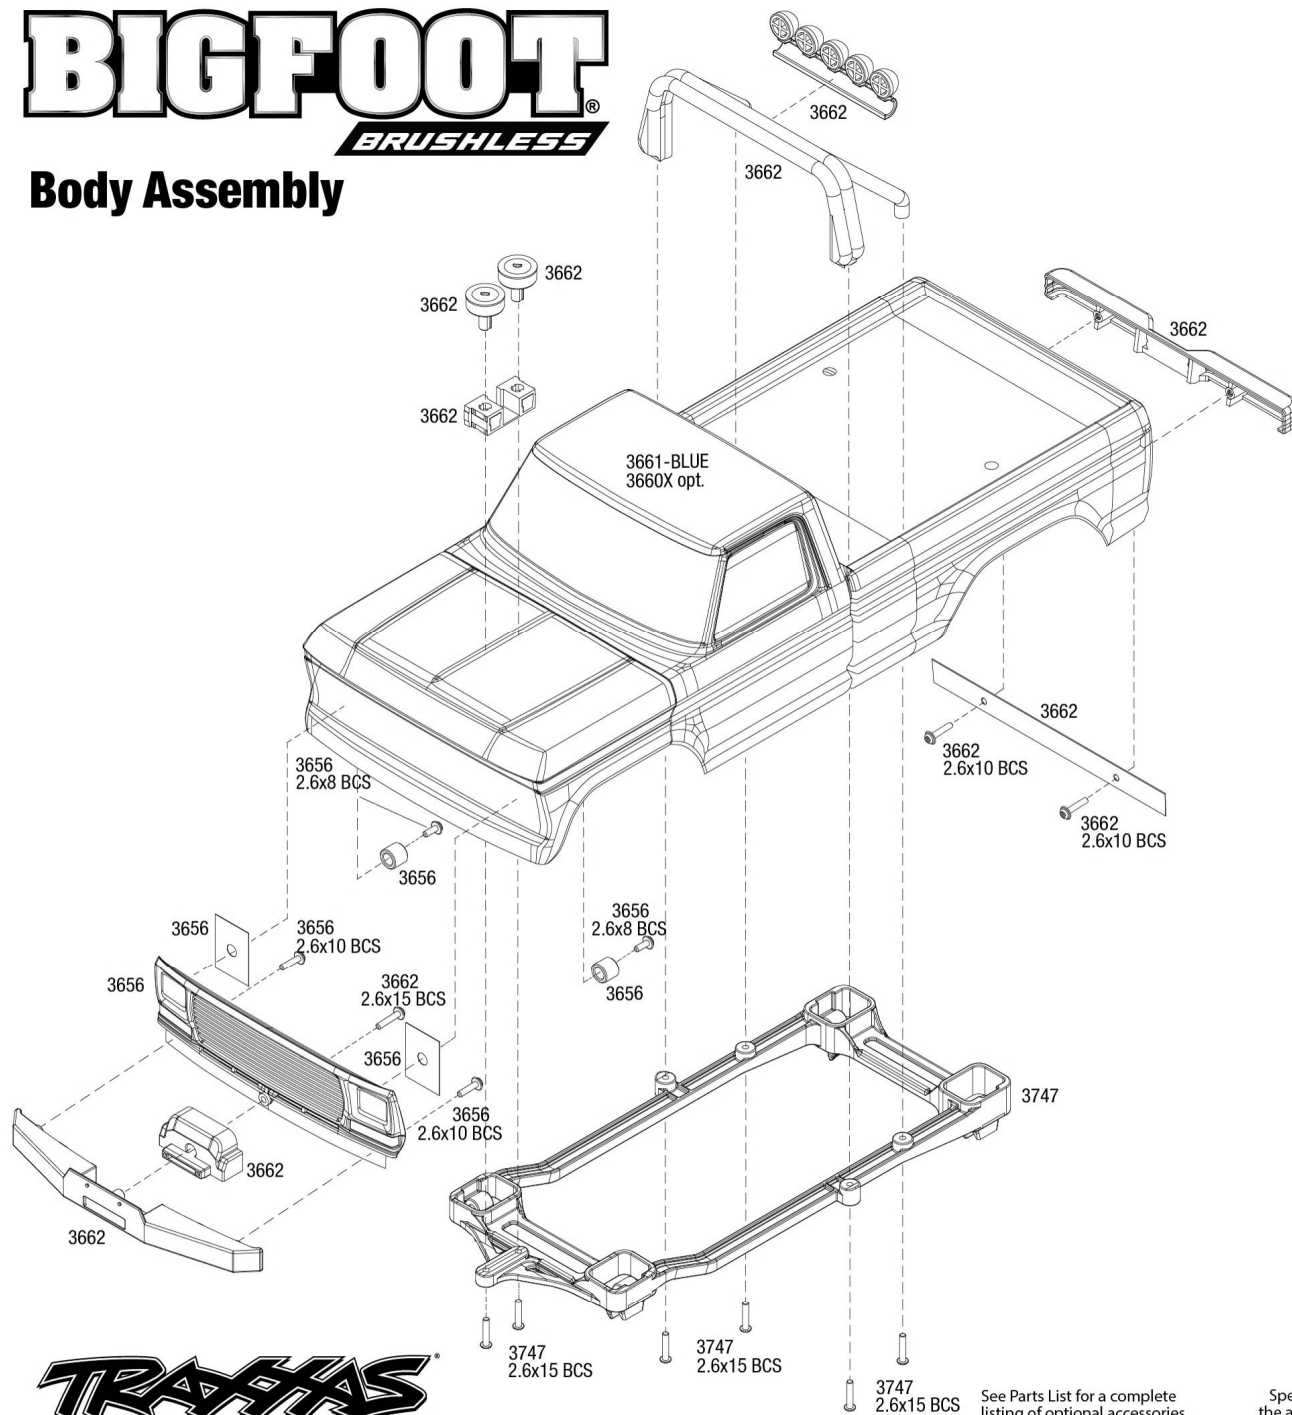

BIGFOOT®

BRUSHLESS

Body Assembly

See Parts List for a complete listing of optional accessories.

**Completed Assembly
(view from bottom)**

- 3660X Body, Bigfoot® No. 1, Officially Licensed replica (clear, requires painting)/ window masks/ decal sheet
- 3661-BLUE Body, Bigfoot® No. 1, Officially Licensed replica (painted, decals applied) (assembled with body support for clipless mounting)
- 3747 Body support (with front & rear latches)/ 2.6x15mm BCS (6) (for clipless body mounting)
- 3656 Grille, Bigfoot® No. 1 (chrome)/ decals/ adhesive tape/ mounting hardware
- 3662 Body accessories kit, Bigfoot® No. 1 (includes winch, front and rear bumpers, roll bar, light bar, engine detail, & mounting hardware) (grille sold separately)

**Completed Assembly
(view from top)**

- 3660X Body, Bigfoot® No. 1, Officially Licensed replica (clear, requires painting)/ window masks/ decal sheet
- 3661-BLUE Body, Bigfoot® No. 1, Officially Licensed replica (painted, decals applied) (assembled with body support for clipless mounting)
- 3747 Body support (with front & rear latches)/ 2.6x15mm BCS (6) (for clipless body mounting)
- 3656 Grille, Bigfoot® No. 1 (chrome)/ decals/ adhesive tape/ mounting hardware
- 3662 Body accessories kit, Bigfoot® No. 1 (includes winch, front and rear bumpers, roll bar, light bar, engine detail, & mounting hardware) (grille sold separately)