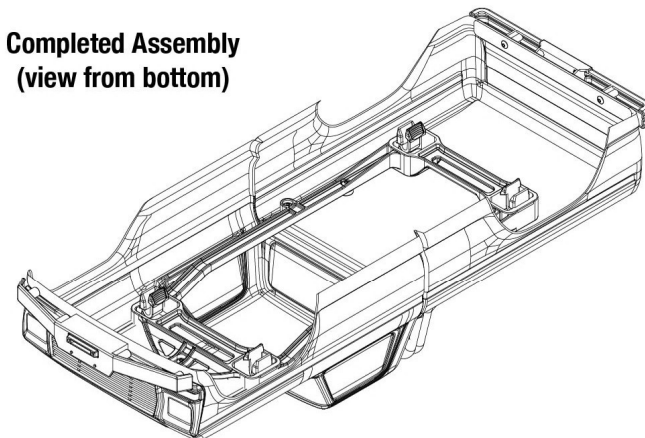

BIGFOOT®

BRUSHLESS

Body Assembly

See Parts List for a complete listing of optional accessories.

**Completed Assembly
(view from bottom)**

- 3660X Body, Bigfoot® No. 1, Officially Licensed replica (clear, requires painting)/ window masks/ decal sheet
- 3661-BLUE Body, Bigfoot® No. 1, Officially Licensed replica (painted, decals applied) (assembled with body support for clipless mounting)
- 3747 Body support (with front & rear latches)/ 2.6x15mm BCS (6) (for clipless body mounting)
- 3656 Grille, Bigfoot® No. 1 (chrome)/ decals/ adhesive tape/ mounting hardware
- 3662 Body accessories kit, Bigfoot® No. 1 (includes winch, front and rear bumpers, roll bar, light bar, engine detail, & mounting hardware) (grille sold separately)

**Completed Assembly
(view from top)**

- 3660X Body, Bigfoot® No. 1, Officially Licensed replica (clear, requires painting)/ window masks/ decal sheet
- 3661-BLUE Body, Bigfoot® No. 1, Officially Licensed replica (painted, decals applied) (assembled with body support for clipless mounting)
- 3747 Body support (with front & rear latches)/ 2.6x15mm BCS (6) (for clipless body mounting)
- 3656 Grille, Bigfoot® No. 1 (chrome)/ decals/ adhesive tape/ mounting hardware
- 3662 Body accessories kit, Bigfoot® No. 1 (includes winch, front and rear bumpers, roll bar, light bar, engine detail, & mounting hardware) (grille sold separately)