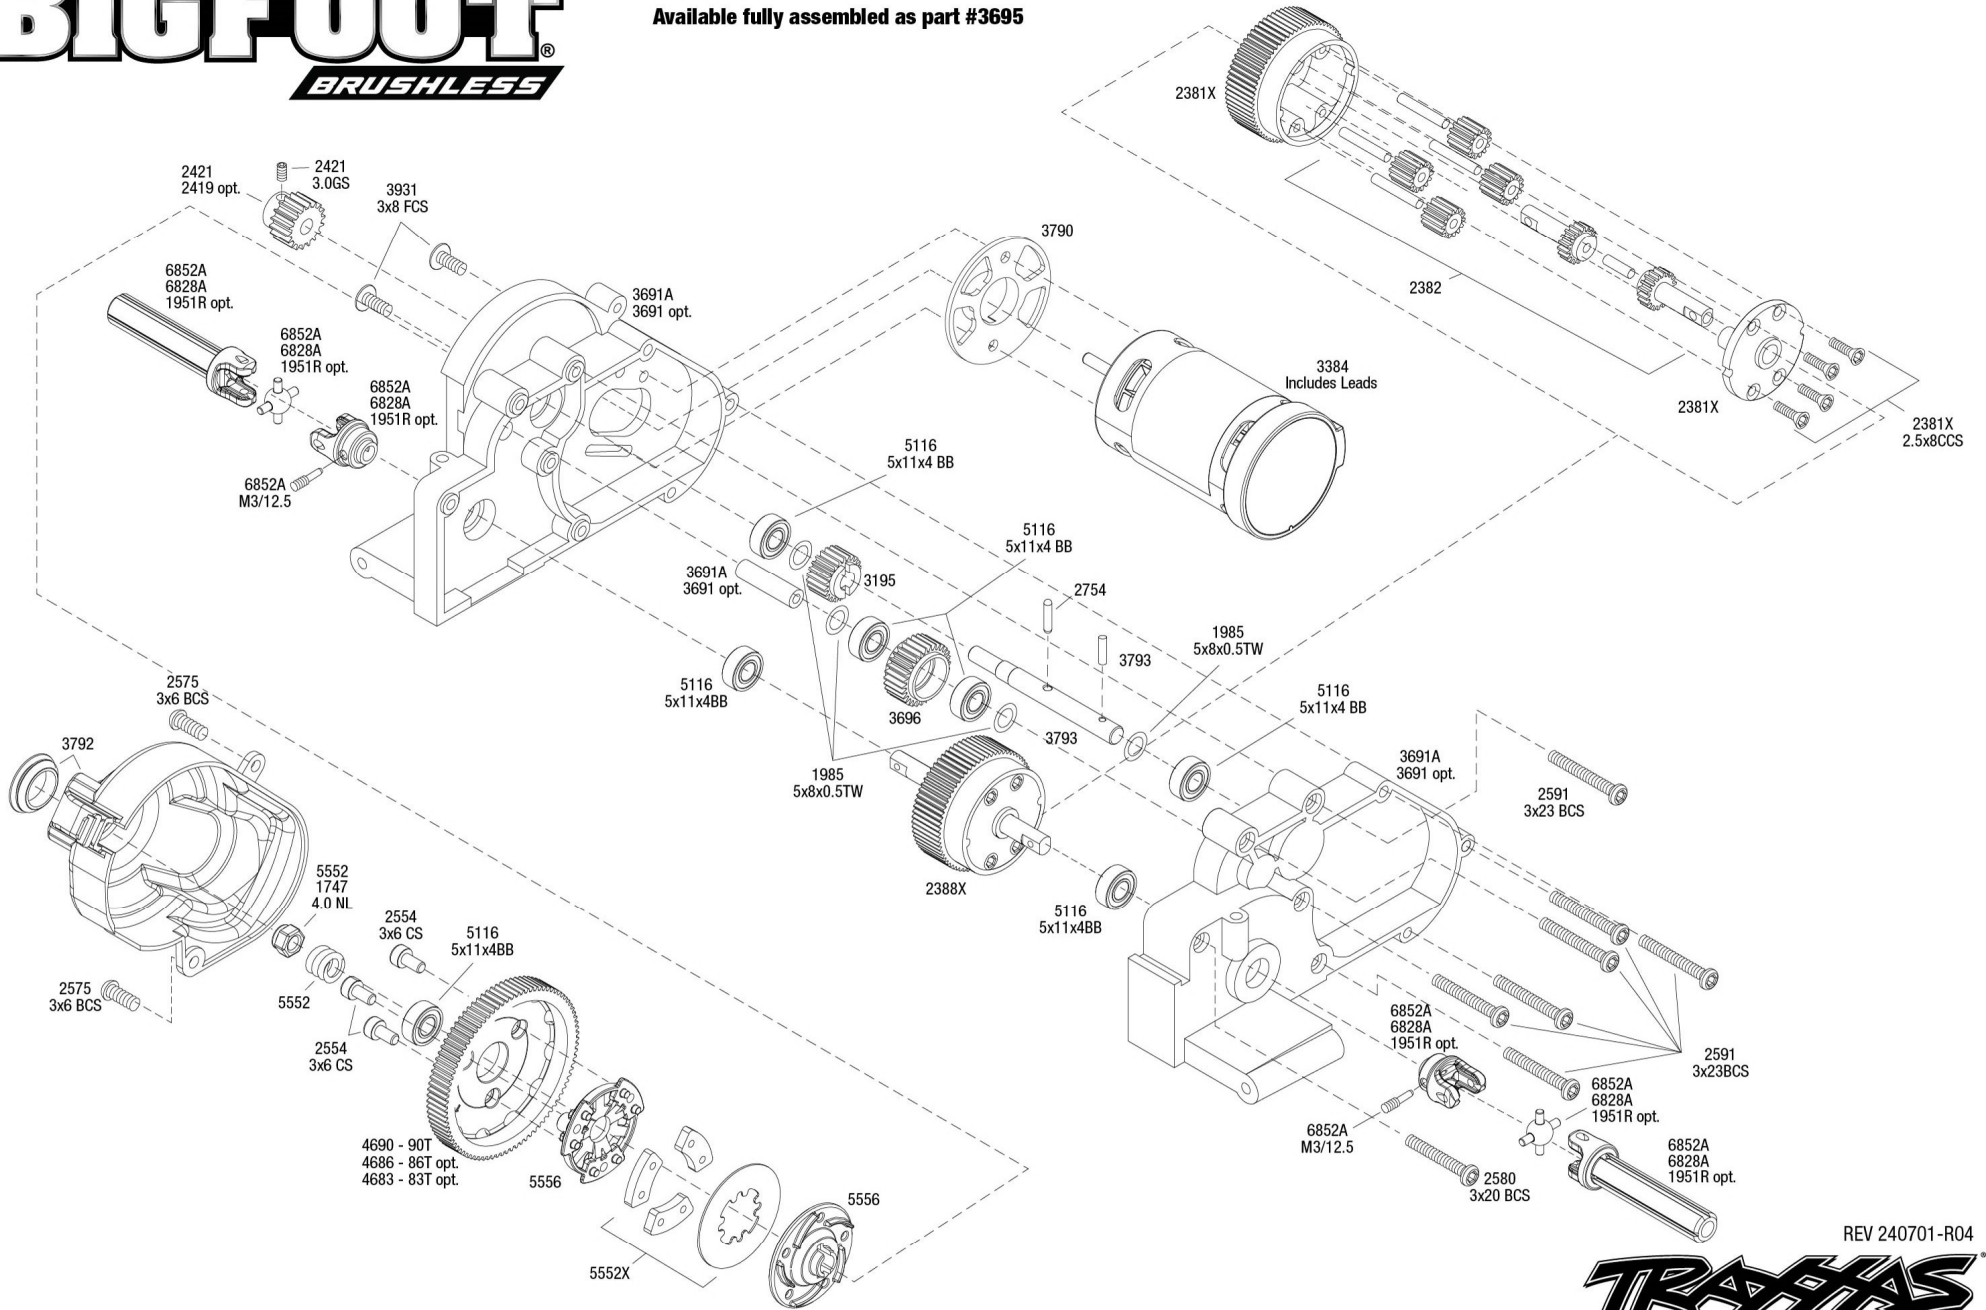

Front Assembly

BIGFOOT[®]

BRUSHLESS

Transmission Assembly

Available fully assembled as part #3695

See Parts List for a complete listing of optional accessories.

Specifications on this page are subject to change without notice. Every attempt has been made to ensure the accuracy of this drawing; however, Traxxas cannot be held responsible for typographical or other errors.