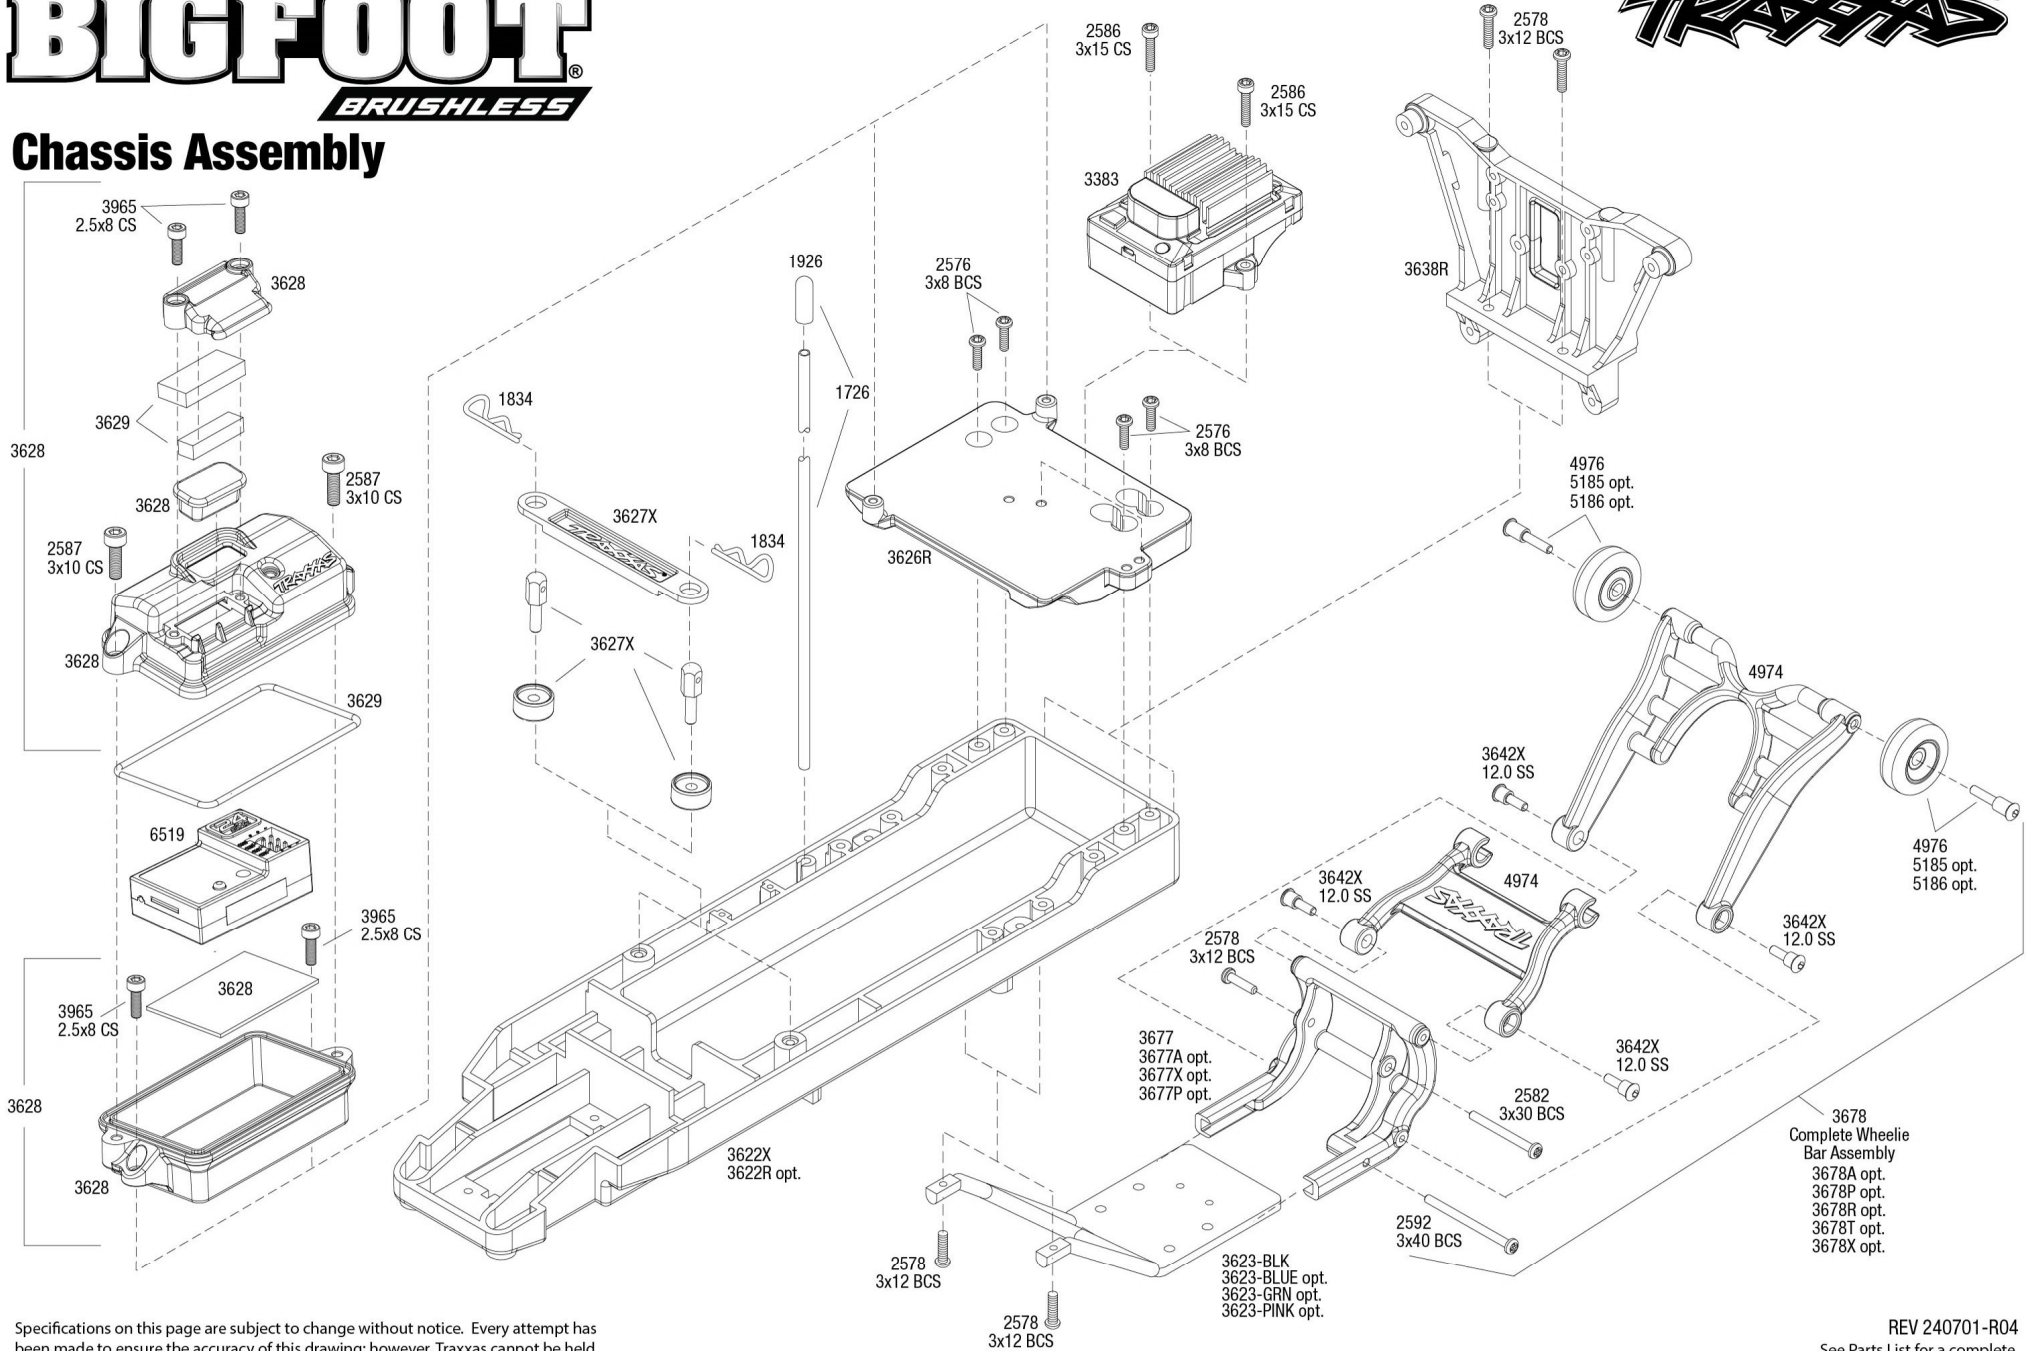

BIGFOOT®

BRUSHLESS

Chassis Assembly

Specifications on this page are subject to change without notice. Every attempt has been made to ensure the accuracy of this drawing; however, Traxxas cannot be held responsible for typographical or other errors.

3678
Complete Wheelie
Bar Assembly
3678A opt.
3678P opt.
3678R opt.
3678T opt.
3678X opt.

REV 240701-R04
See Parts List for a complete
listing of optional accessories.