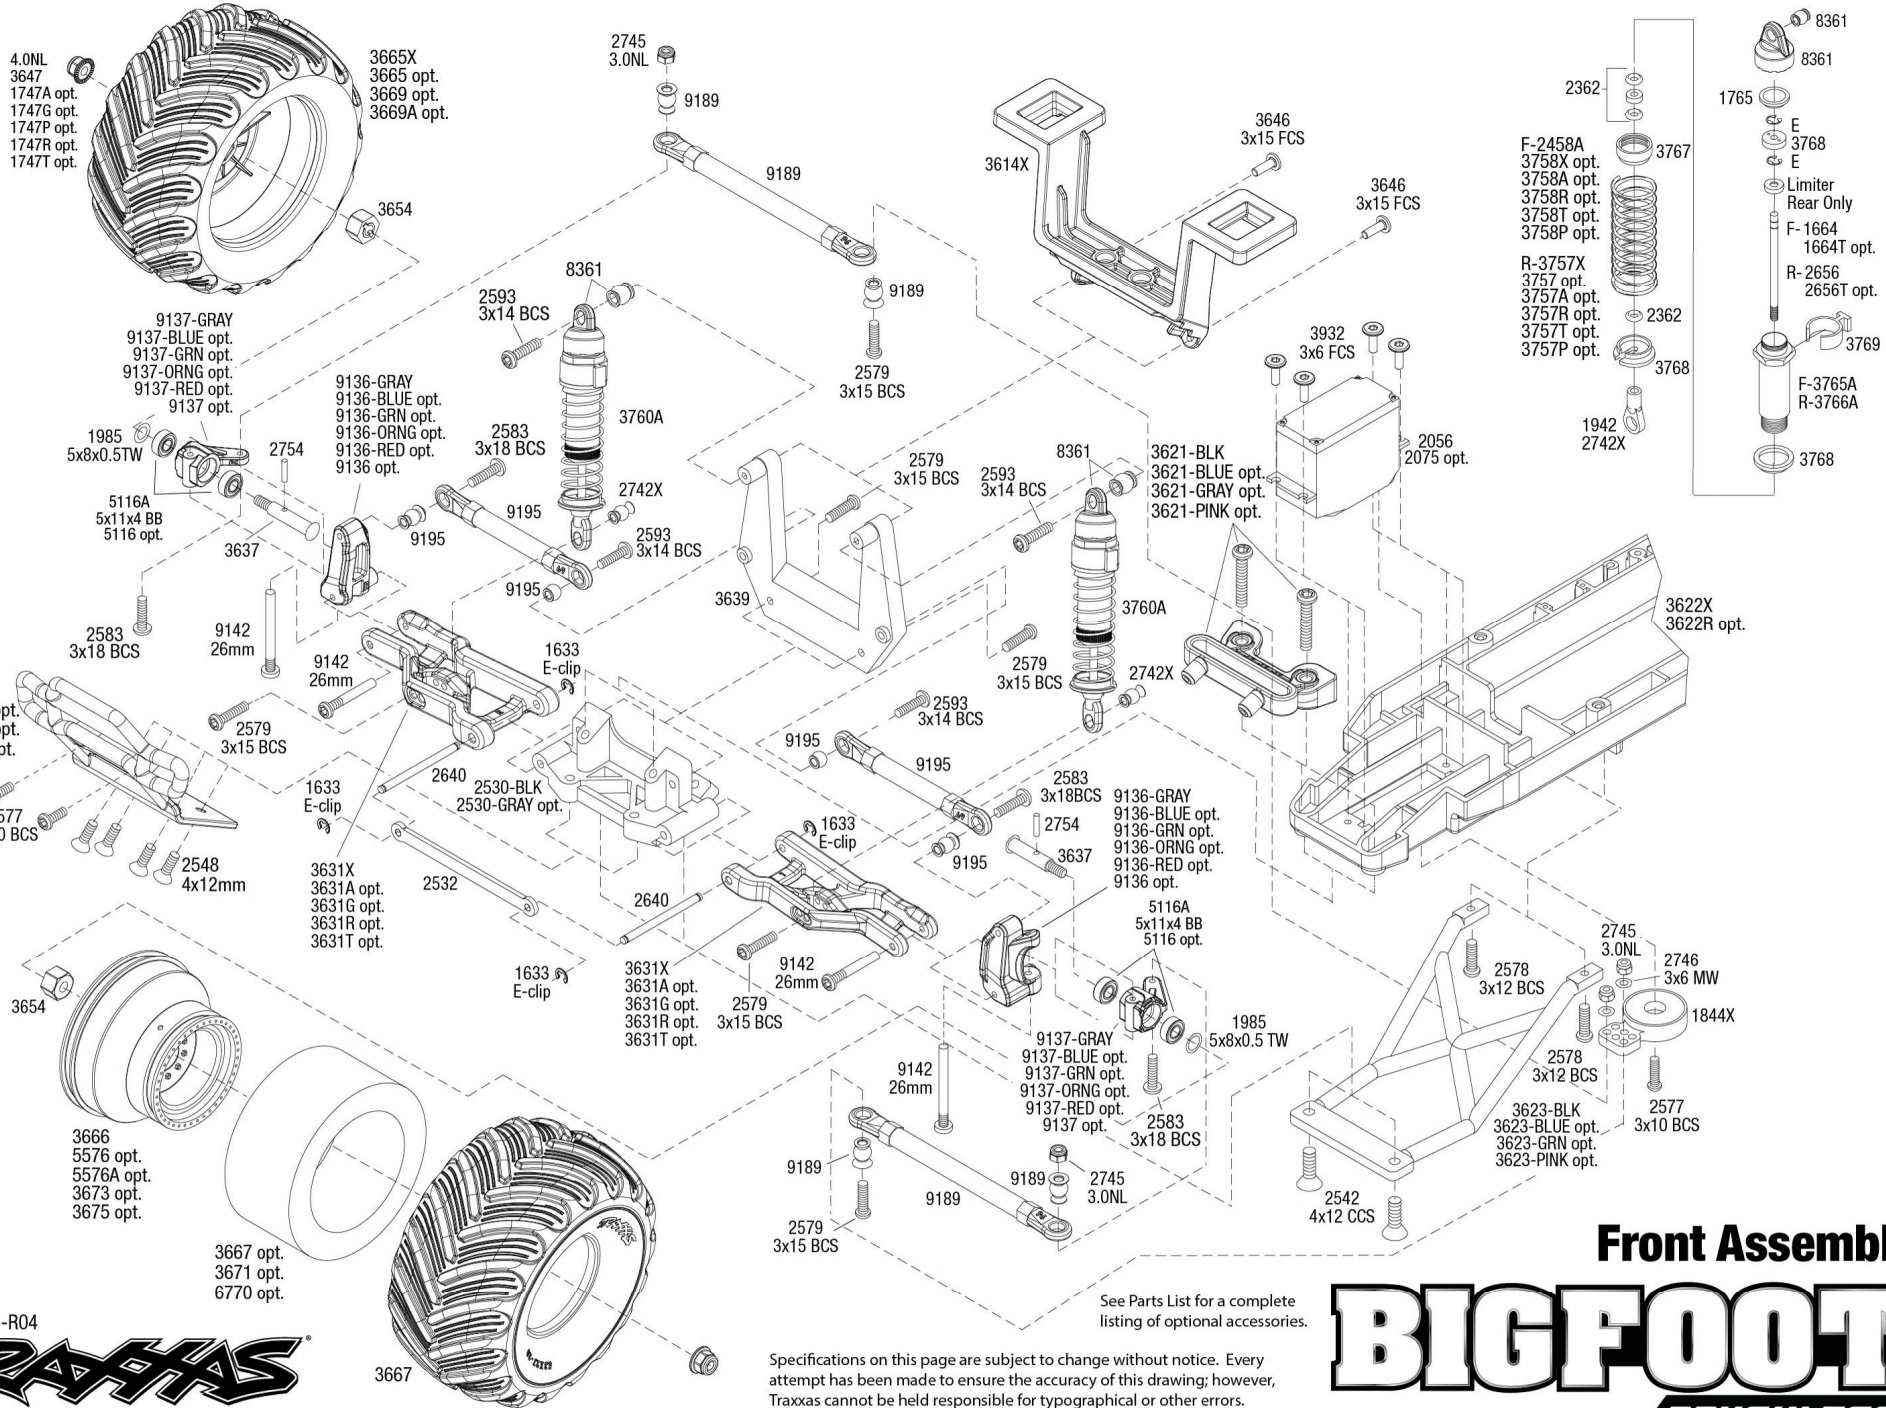

REV 240701-R04

3667

See Parts List for a complete listing of optional accessories.

Specifications on this page are subject to change without notice. Every attempt has been made to ensure the accuracy of this drawing; however, Traxxas cannot be held responsible for typographical or other errors.

Front Assembly