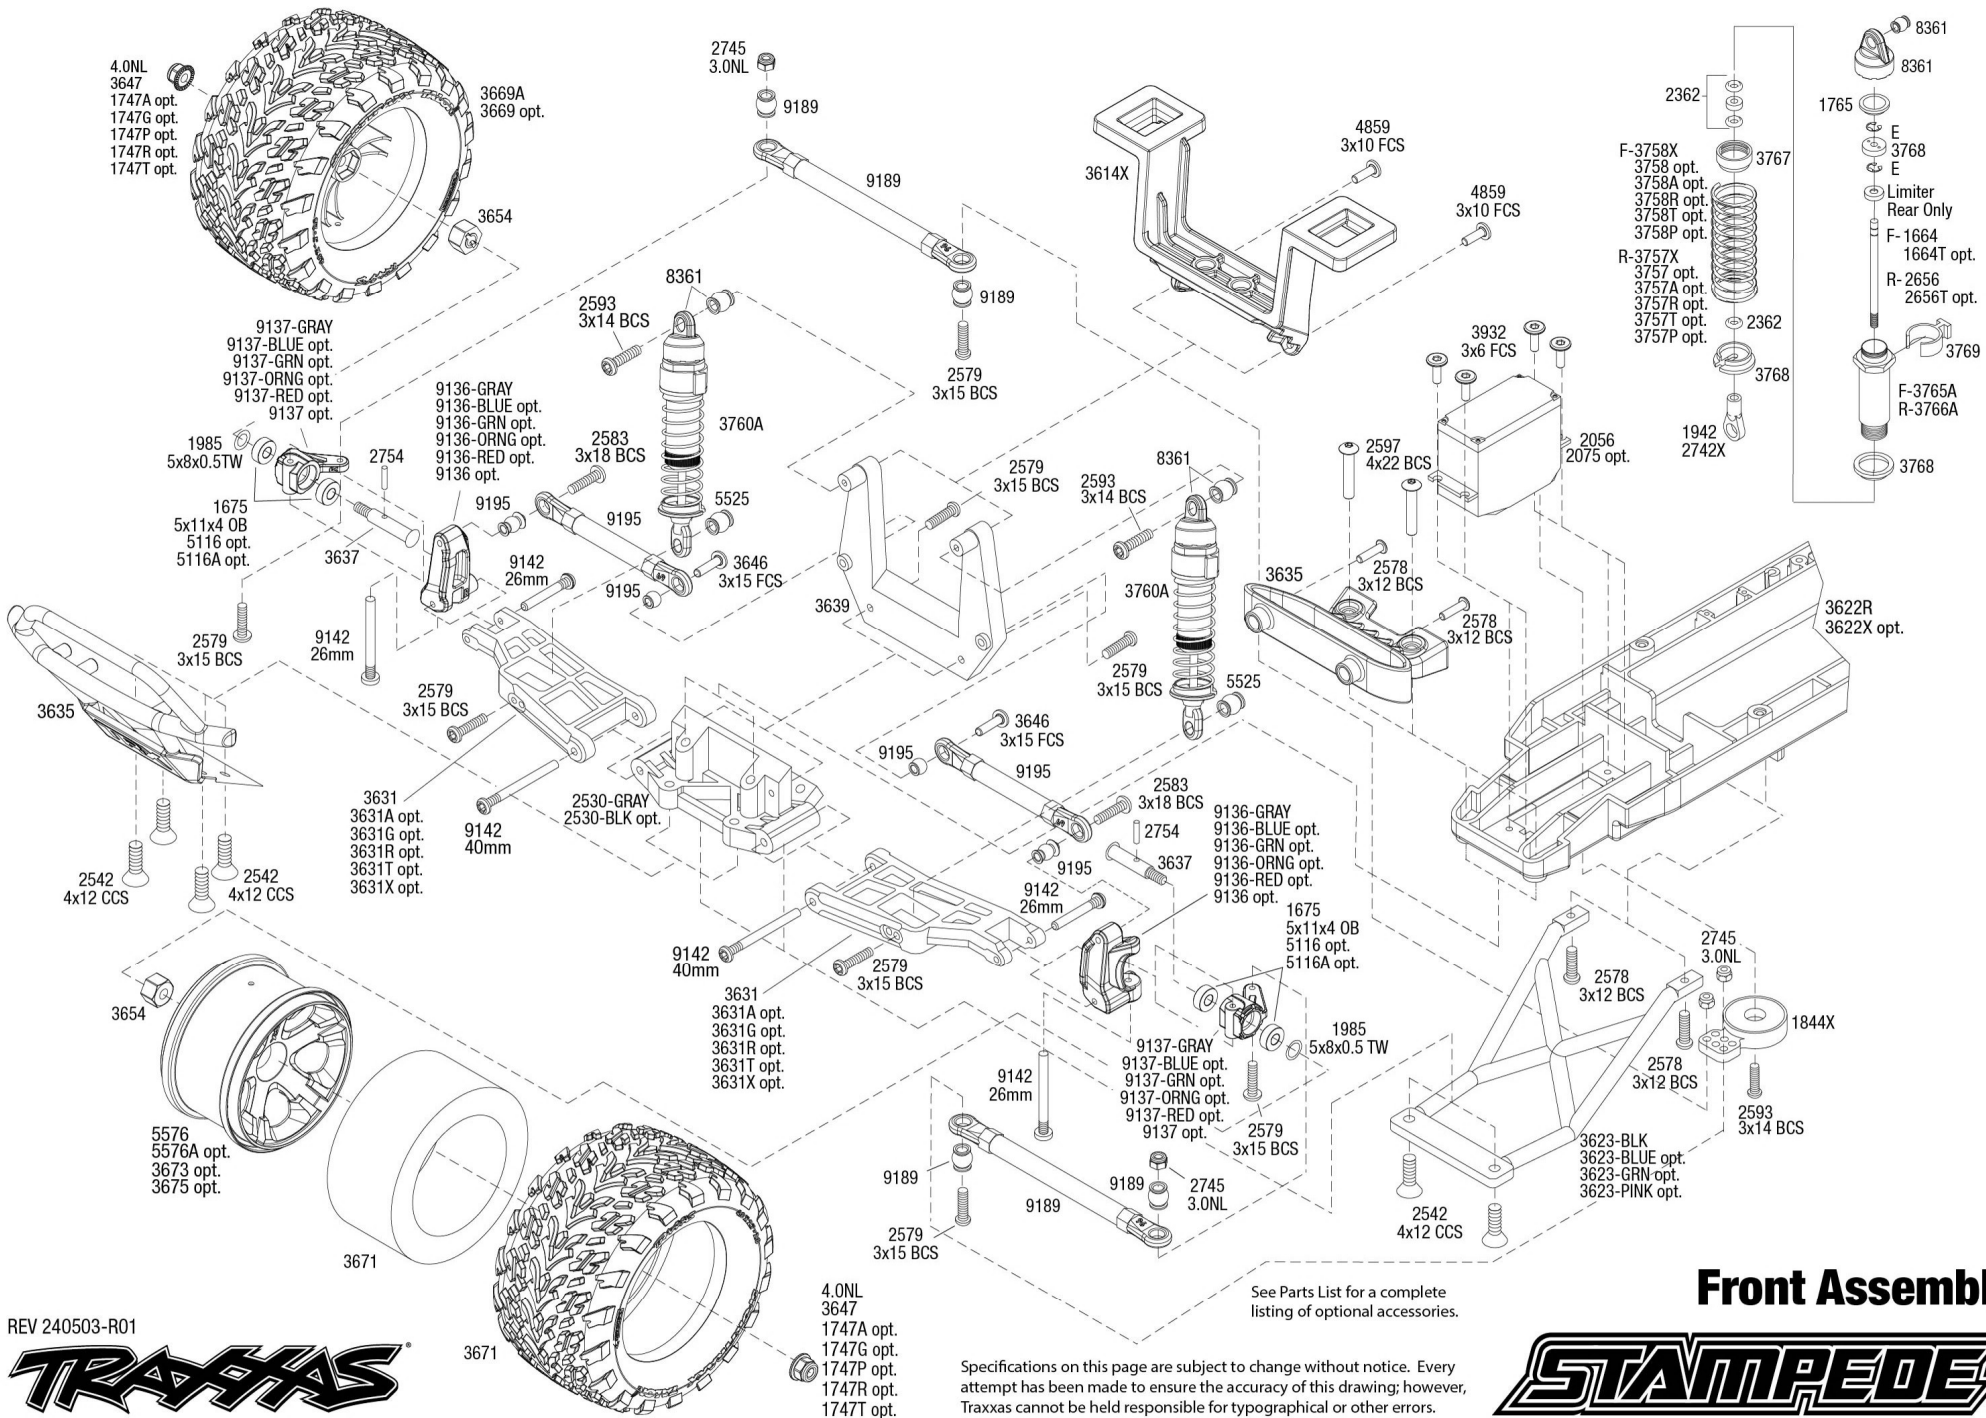

REV 240503-R01

Specifications on this page are subject to change without notice. Every attempt has been made to ensure the accuracy of this drawing; however, Traxxas cannot be held responsible for typographical or other errors.

Front Assembly