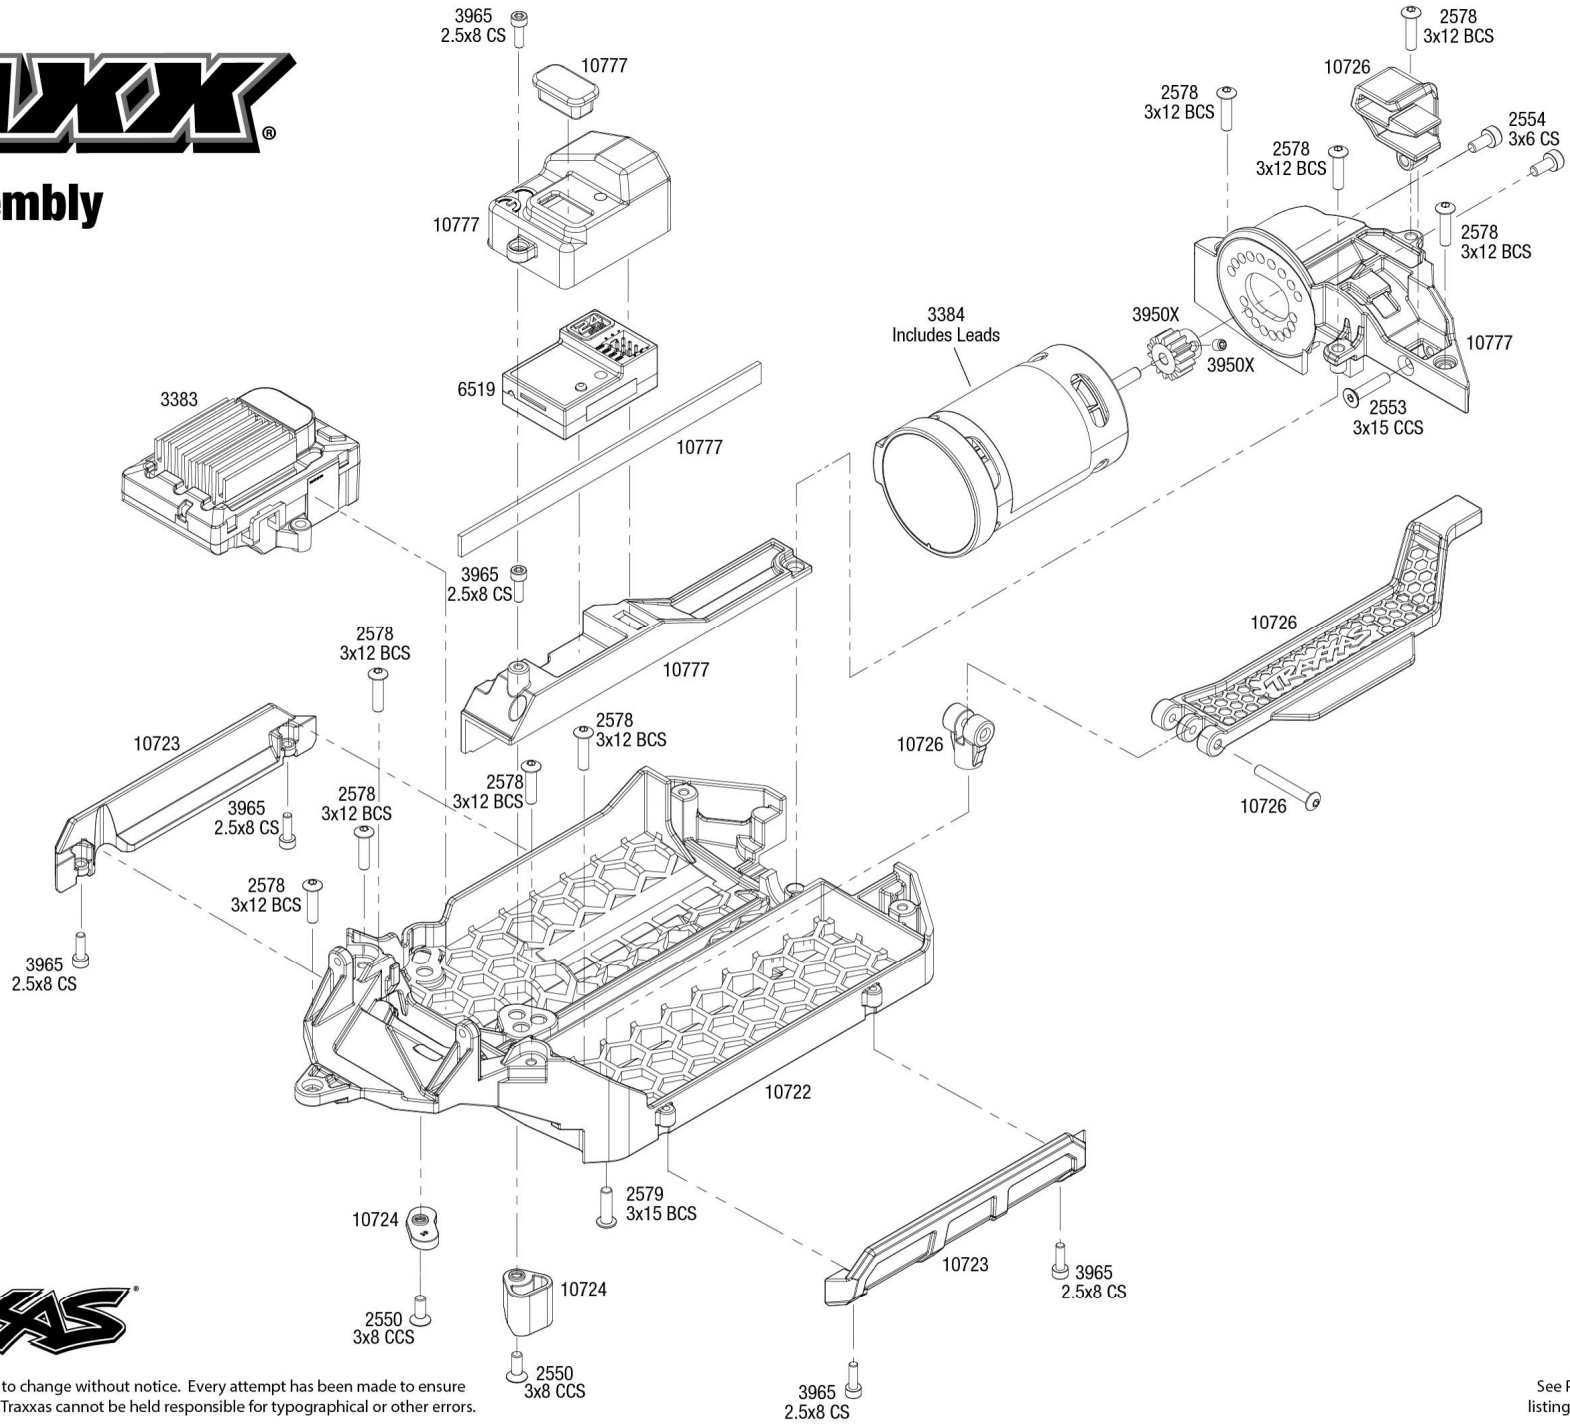

Chassis Assembly

Specifications on this page are subject to change without notice. Every attempt has been made to ensure the accuracy of this drawing; however, Traxxas cannot be held responsible for typographical or other errors.

REV 241007-R03
See Parts List for a complete listing of optional accessories.

Rear Assembly

Specifications on this page are subject to change without notice. Every attempt has been made to ensure the accuracy of this drawing; however, Traxxas cannot be held responsible for typographical or other errors.

REV 241007-R03

See Parts List for a complete listing of optional accessories.

Modular Assembly

Specifications on this page are subject to change without notice. Every attempt has been made to ensure the accuracy of this drawing; however, Traxxas cannot be held responsible for typographical or other errors.

REV 241007-R03
See Parts List for a complete listing of optional accessories.

Front Assembly

REV 241007-R03
See Parts List for a complete listing of optional accessories.

Specifications on this page are subject to change without notice. Every attempt has been made to ensure the accuracy of this drawing; however, Traxxas cannot be held responsible for typographical or other errors.