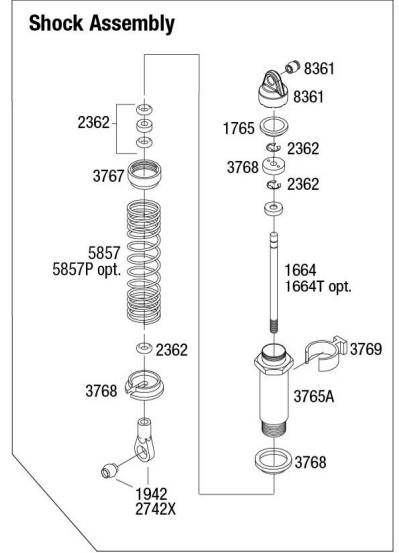

REV 241007-R03
See Parts List for a complete listing of optional accessories.

Rear Assembly

Specifications on this page are subject to change without notice. Every attempt has been made to ensure the accuracy of this drawing; however, Traxxas cannot be held responsible for typographical or other errors.

REV 241007-R03

See Parts List for a complete listing of optional accessories.

Modular Assembly

Specifications on this page are subject to change without notice. Every attempt has been made to ensure the accuracy of this drawing; however, Traxxas cannot be held responsible for typographical or other errors.

REV 241007-R03
See Parts List for a complete listing of optional accessories.

Front Assembly

REV 241007-R03
See Parts List for a complete listing of optional accessories.

Specifications on this page are subject to change without notice. Every attempt has been made to ensure the accuracy of this drawing; however, Traxxas cannot be held responsible for typographical or other errors.