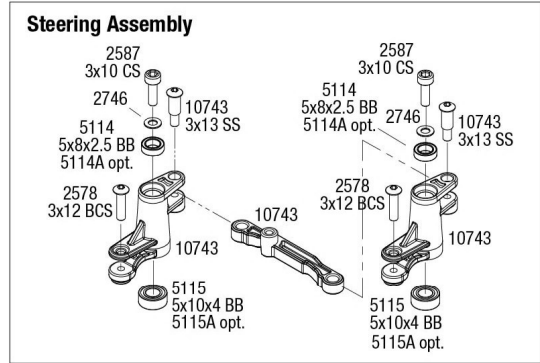

REV 241007-R03
See Parts List for a complete listing of optional accessories.

Rear Assembly

Specifications on this page are subject to change without notice. Every attempt has been made to ensure the accuracy of this drawing; however, Traxxas cannot be held responsible for typographical or other errors.

REV 241007-R03

See Parts List for a complete listing of optional accessories.

Modular Assembly

Specifications on this page are subject to change without notice. Every attempt has been made to ensure the accuracy of this drawing; however, Traxxas cannot be held responsible for typographical or other errors.

REV 241007-R03
See Parts List for a complete listing of optional accessories.

Front Assembly

REV 241007-R03
See Parts List for a complete listing of optional accessories.

Specifications on this page are subject to change without notice. Every attempt has been made to ensure the accuracy of this drawing; however, Traxxas cannot be held responsible for typographical or other errors.