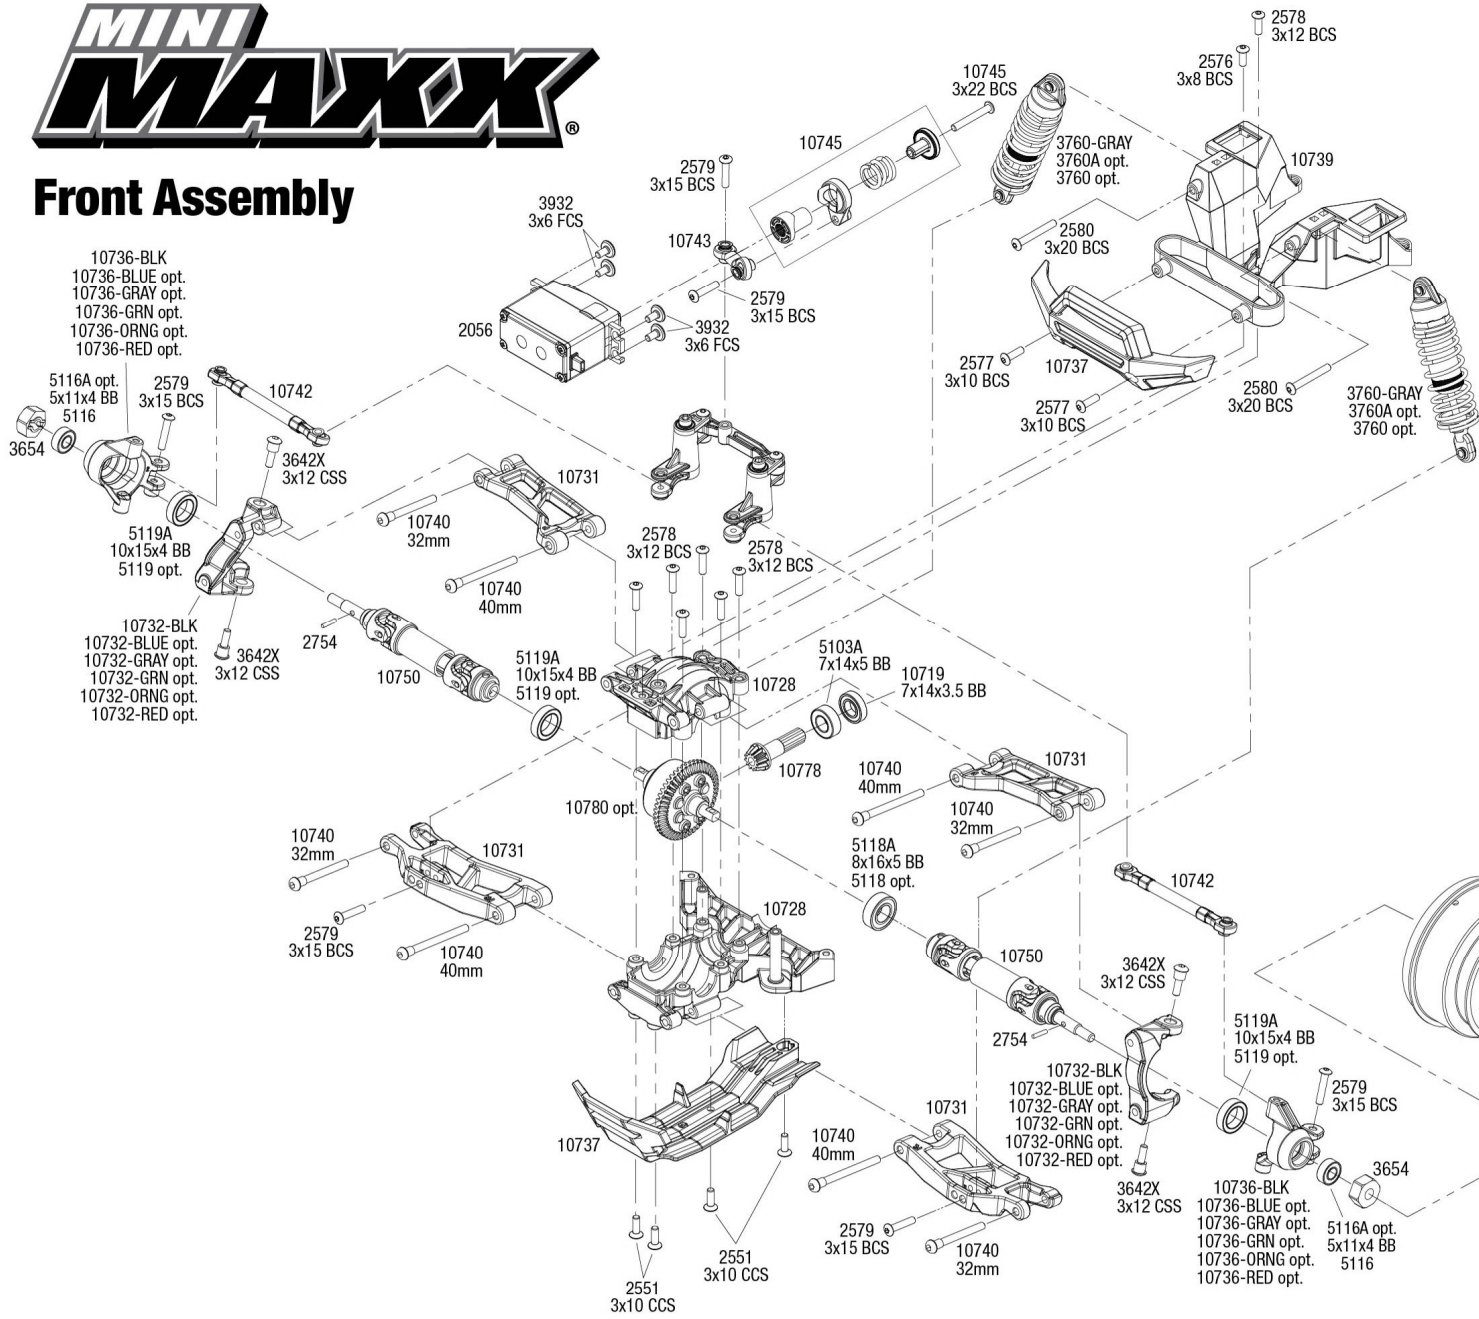

REV 241007-R03
See Parts List for a complete listing of optional accessories.

Rear Assembly

Specifications on this page are subject to change without notice. Every attempt has been made to ensure the accuracy of this drawing; however, Traxxas cannot be held responsible for typographical or other errors.

REV 241007-R03

See Parts List for a complete listing of optional accessories.

Modular Assembly

Specifications on this page are subject to change without notice. Every attempt has been made to ensure the accuracy of this drawing; however, Traxxas cannot be held responsible for typographical or other errors.

REV 241007-R03
See Parts List for a complete listing of optional accessories.

Front Assembly

REV 241007-R03
See Parts List for a complete listing of optional accessories.

Specifications on this page are subject to change without notice. Every attempt has been made to ensure the accuracy of this drawing; however, Traxxas cannot be held responsible for typographical or other errors.