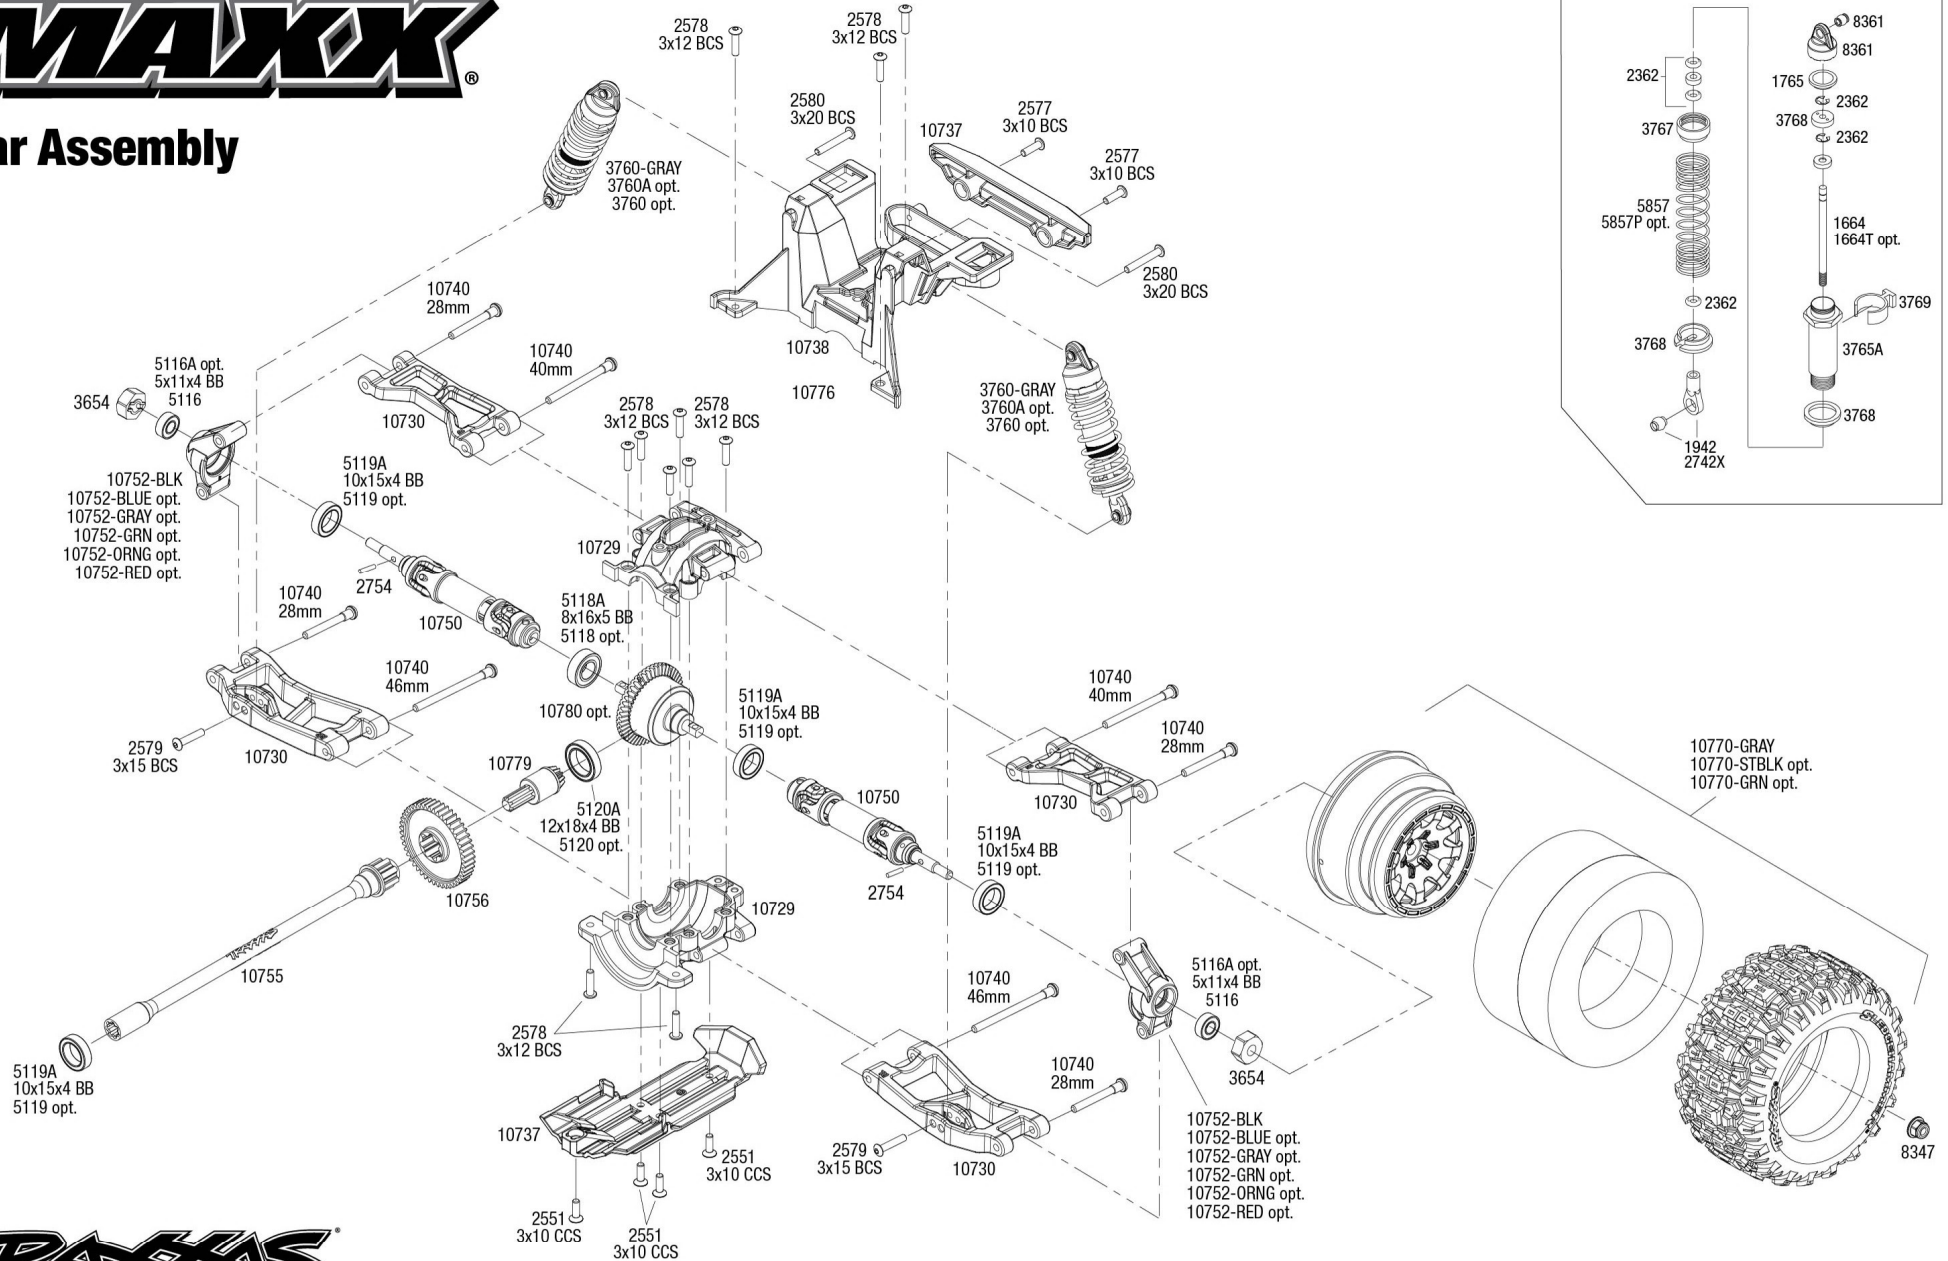

Chassis Assembly

Specifications on this page are subject to change without notice. Every attempt has been made to ensure the accuracy of this drawing; however, Traxxas cannot be held responsible for typographical or other errors.

REV 241007-R03
See Parts List for a complete listing of optional accessories.

Rear Assembly

Specifications on this page are subject to change without notice. Every attempt has been made to ensure the accuracy of this drawing; however, Traxxas cannot be held responsible for typographical or other errors.

REV 241007-R03

See Parts List for a complete listing of optional accessories.

Modular Assembly

Specifications on this page are subject to change without notice. Every attempt has been made to ensure the accuracy of this drawing; however, Traxxas cannot be held responsible for typographical or other errors.

REV 241007-R03
See Parts List for a complete listing of optional accessories.

Front Assembly

REV 241007-R03
See Parts List for a complete listing of optional accessories.

Specifications on this page are subject to change without notice. Every attempt has been made to ensure the accuracy of this drawing; however, Traxxas cannot be held responsible for typographical or other errors.