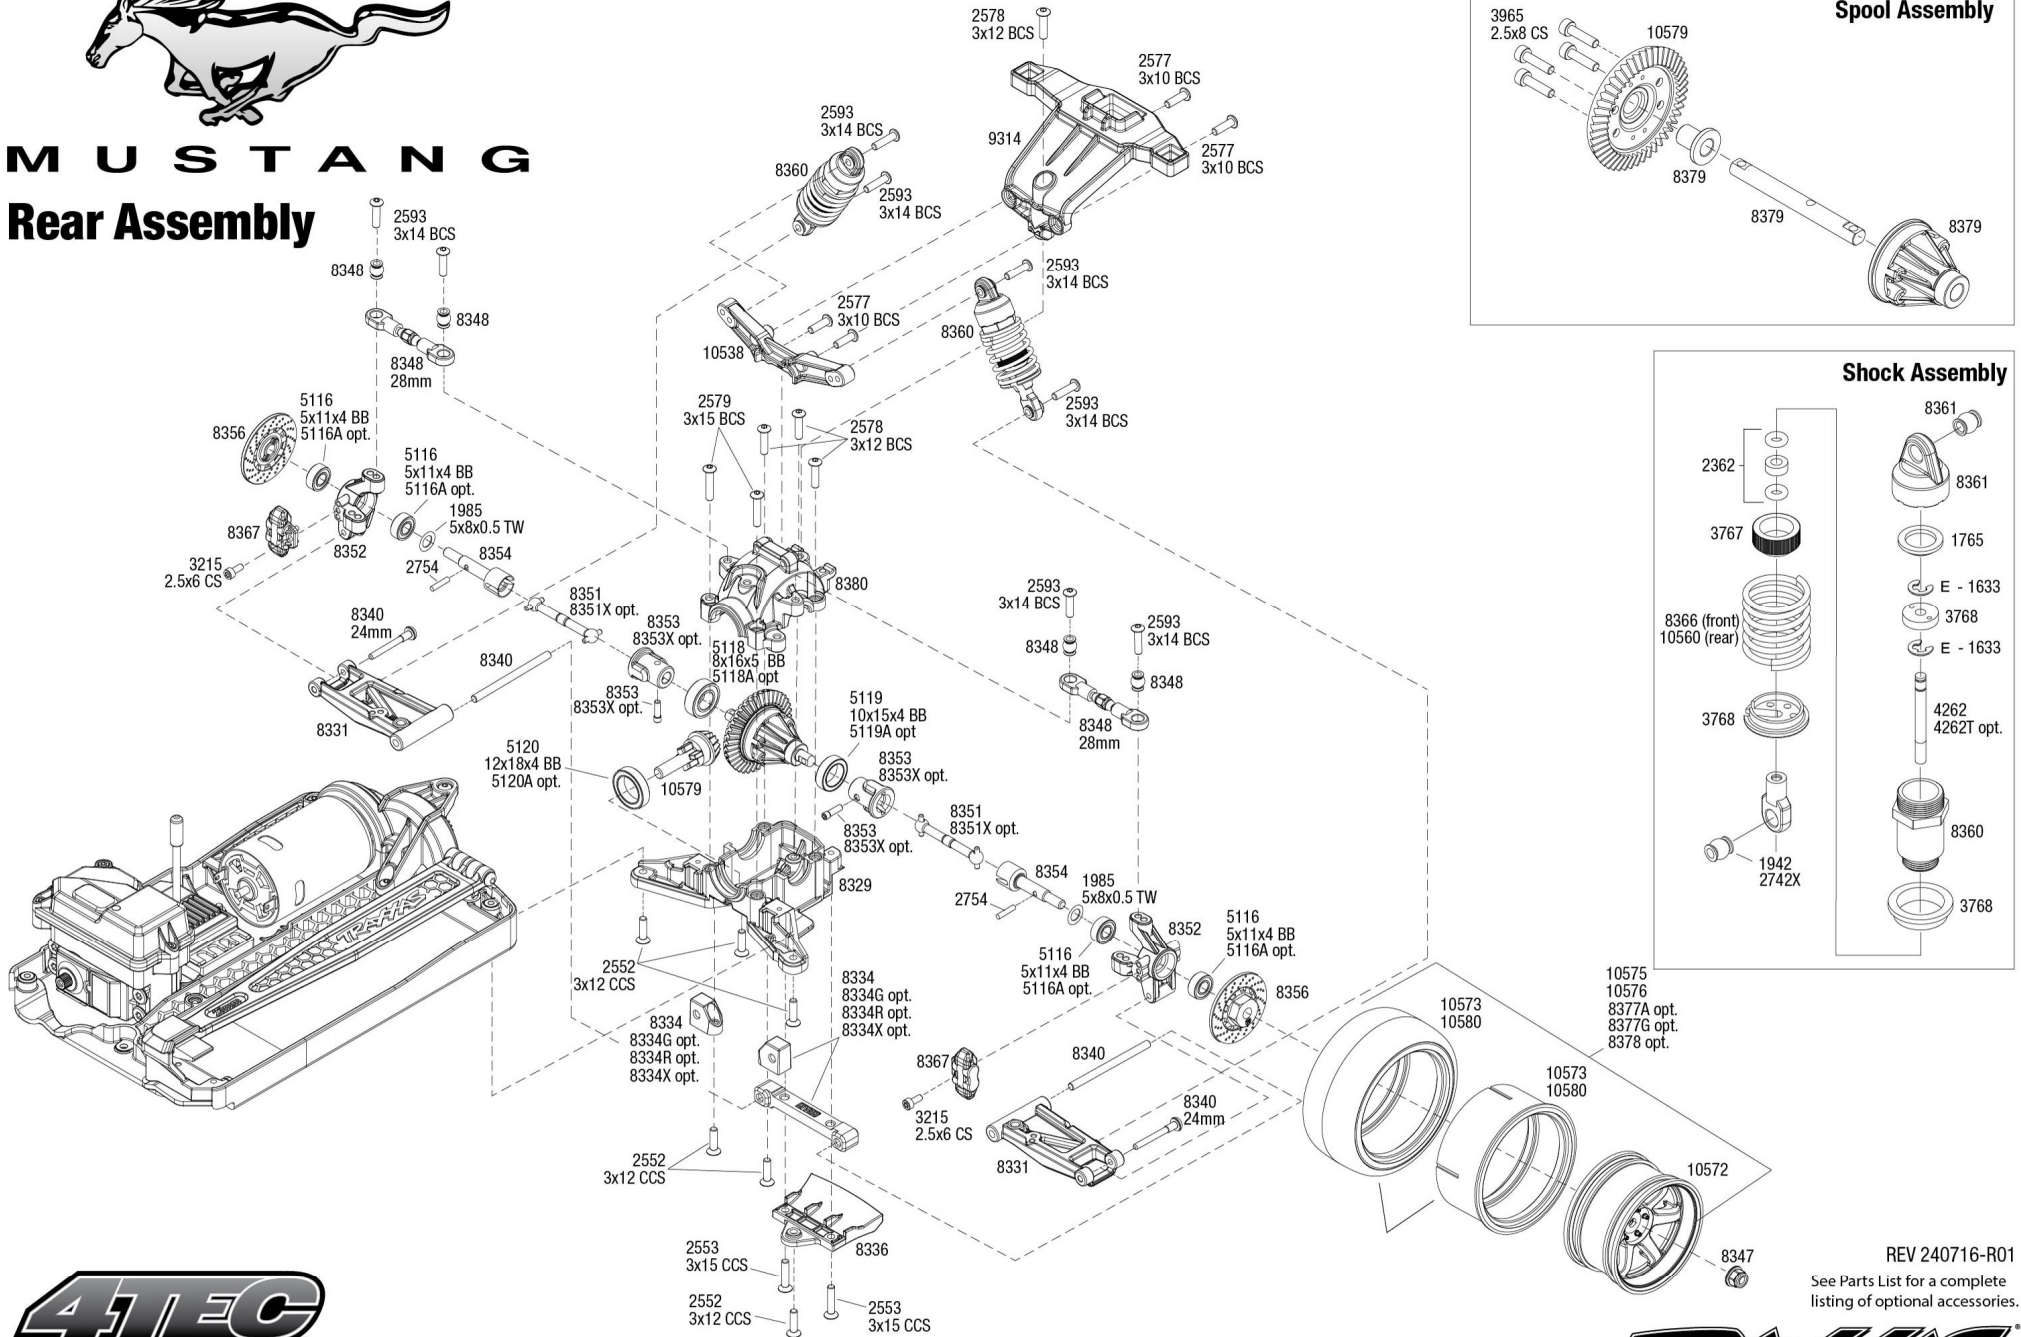

4TEC DRIFT

MUSTANG Modular Assembly

See Parts List for a complete listing of optional accessories.

REV 240716-R01

TRAXXAS

Specifications on this page are subject to change without notice. Every attempt has been made to ensure the accuracy of this drawing; however, Traxxas cannot be held responsible for typographical or other errors.

MUSTANG

Rear Assembly

Spool Assembly

Shock Assembly

Specifications on this page are subject to change without notice. Every attempt has been made to ensure the accuracy of this drawing; however, Traxxas cannot be held responsible for typographical or other errors.