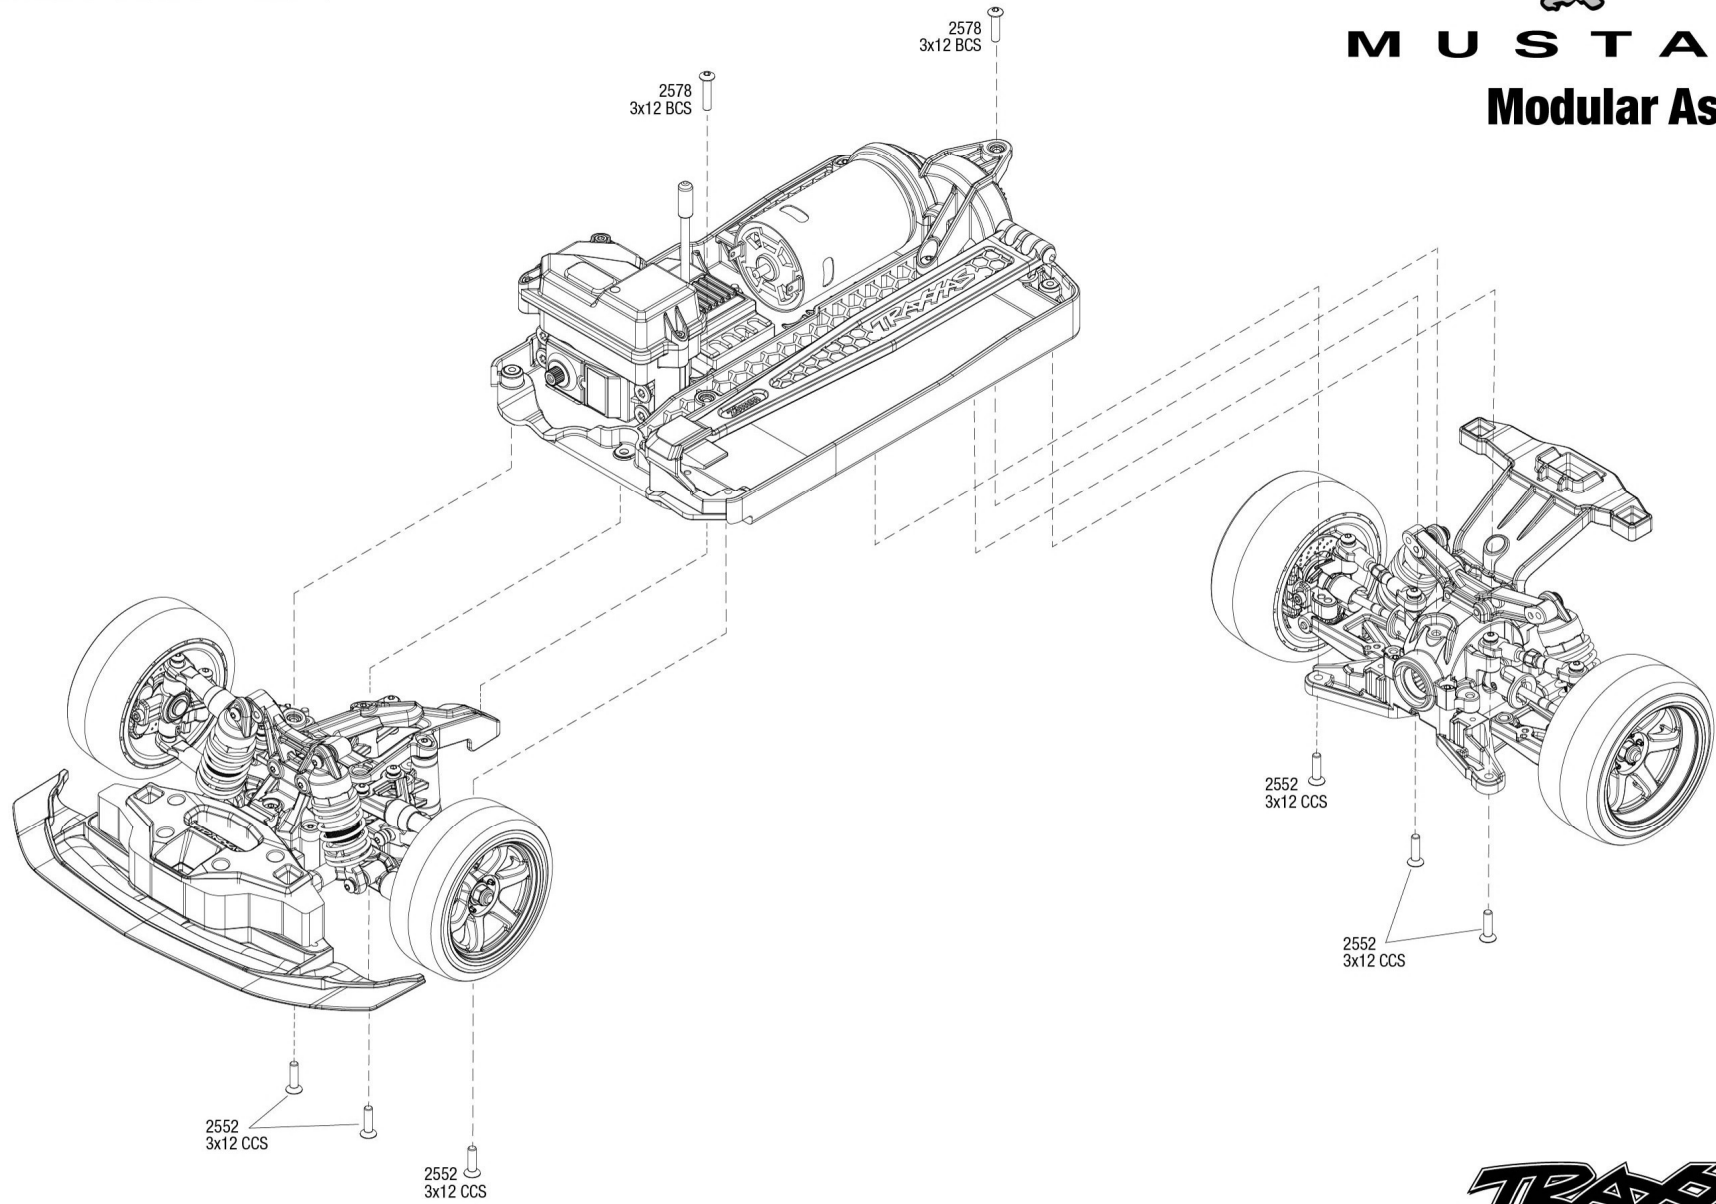

MUSTANG Modular Assembly

See Parts List for a complete listing of optional accessories.

REV 240716-R01

TRAXXAS

Specifications on this page are subject to change without notice. Every attempt has been made to ensure the accuracy of this drawing; however, Traxxas cannot be held responsible for typographical or other errors.