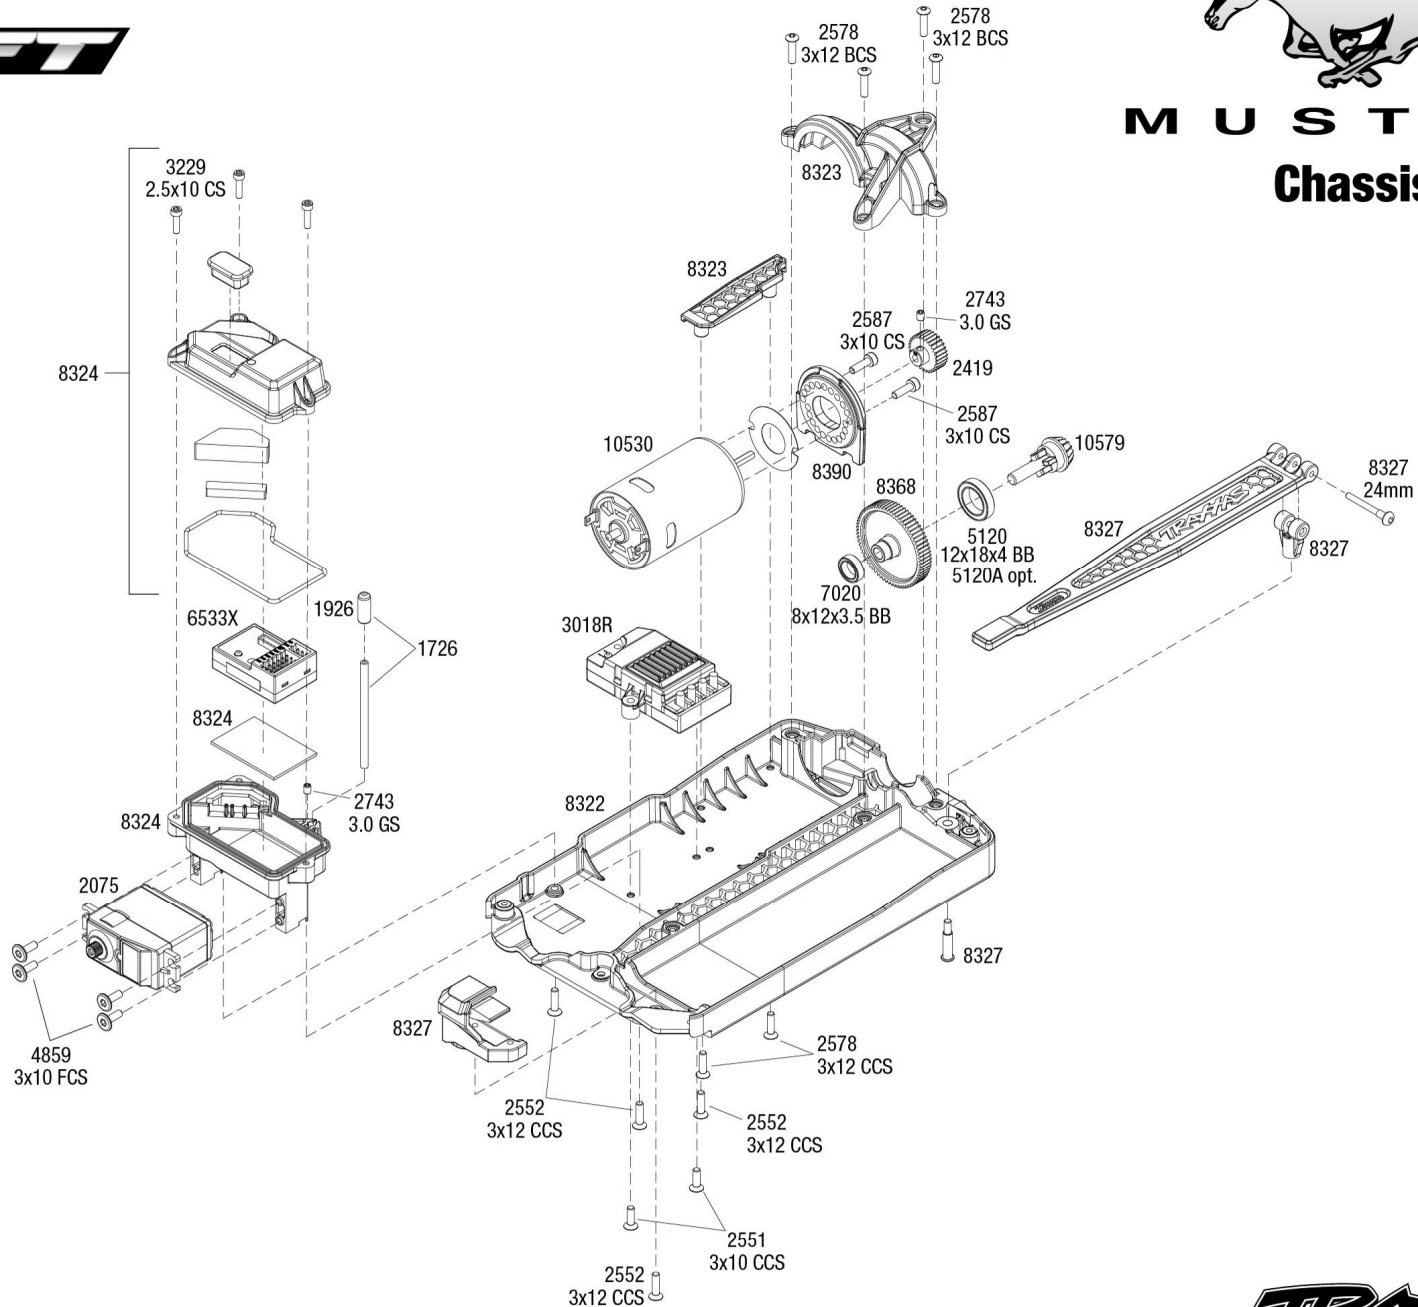

MUSTANG

Body Assembly

REV 240716-R01

Specifications on this page are subject to change without notice. Every attempt has been made to ensure the accuracy of this drawing; however, Traxxas cannot be held responsible for typographical or other errors.

See Parts List for a complete listing of optional accessories.

MUSTANG Chassis Assembly

See Parts List for a complete listing of optional accessories.

Specifications on this page are subject to change without notice. Every attempt has been made to ensure the accuracy of this drawing; however, Traxxas cannot be held responsible for typographical or other errors.

REV 240716-R01

TRAXXAS

Front Assembly

MUSTANG

REV 240716-R01
See Parts List for a complete listing of optional accessories.

Specifications on this page are subject to change without notice. Every attempt has been made to ensure the accuracy of this drawing; however, Traxxas cannot be held responsible for typographical or other errors.

MUSTANG

Rear Assembly

Spool Assembly

Shock Assembly

Specifications on this page are subject to change without notice. Every attempt has been made to ensure the accuracy of this drawing; however, Traxxas cannot be held responsible for typographical or other errors.