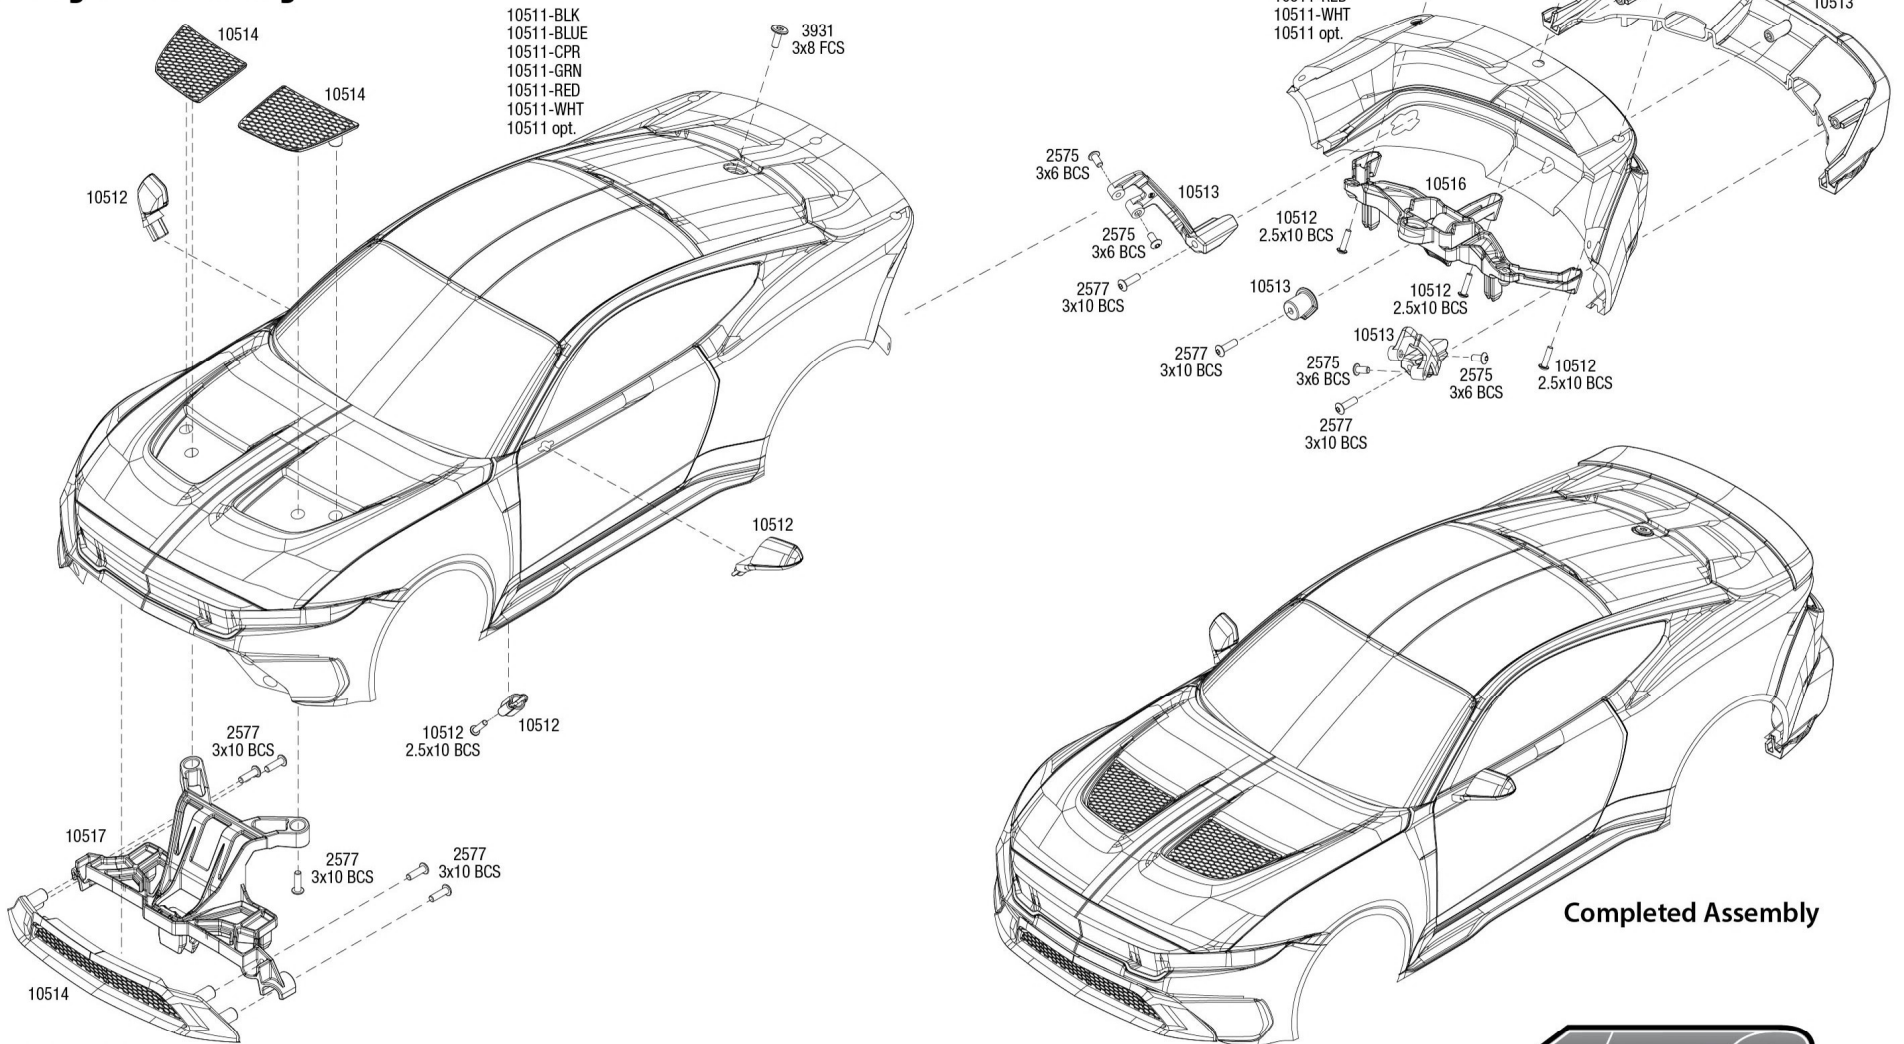

MUSTANG

Body Assembly