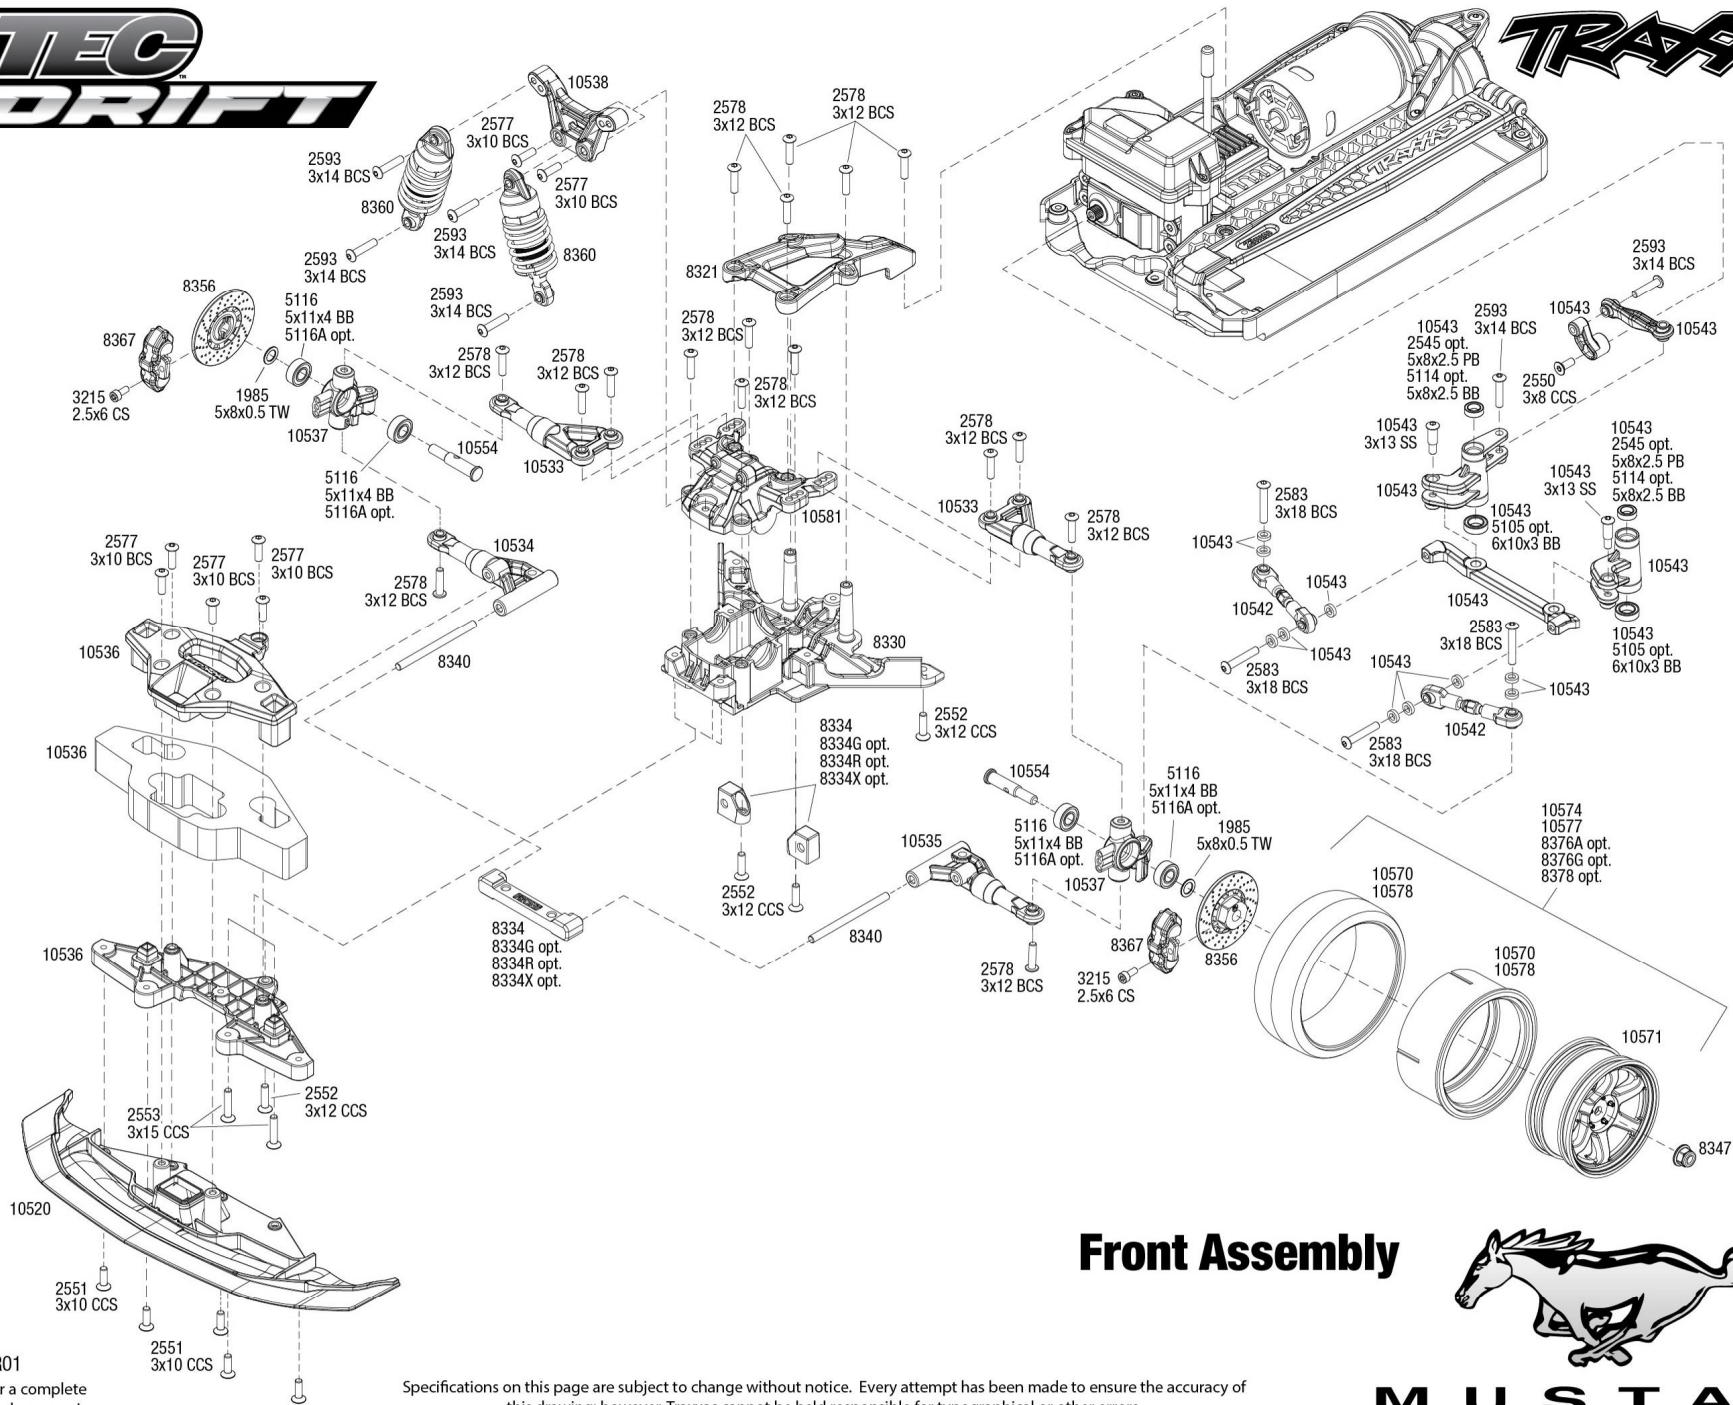

See Parts List for a complete listing of optional accessories.

MUSTANG Chassis Assembly

See Parts List for a complete listing of optional accessories.

Specifications on this page are subject to change without notice. Every attempt has been made to ensure the accuracy of this drawing; however, Traxxas cannot be held responsible for typographical or other errors.

REV 240716-R01

TRAXXAS

Front Assembly

MUSTANG

REV 240716-R01
See Parts List for a complete listing of optional accessories.

Specifications on this page are subject to change without notice. Every attempt has been made to ensure the accuracy of this drawing; however, Traxxas cannot be held responsible for typographical or other errors.