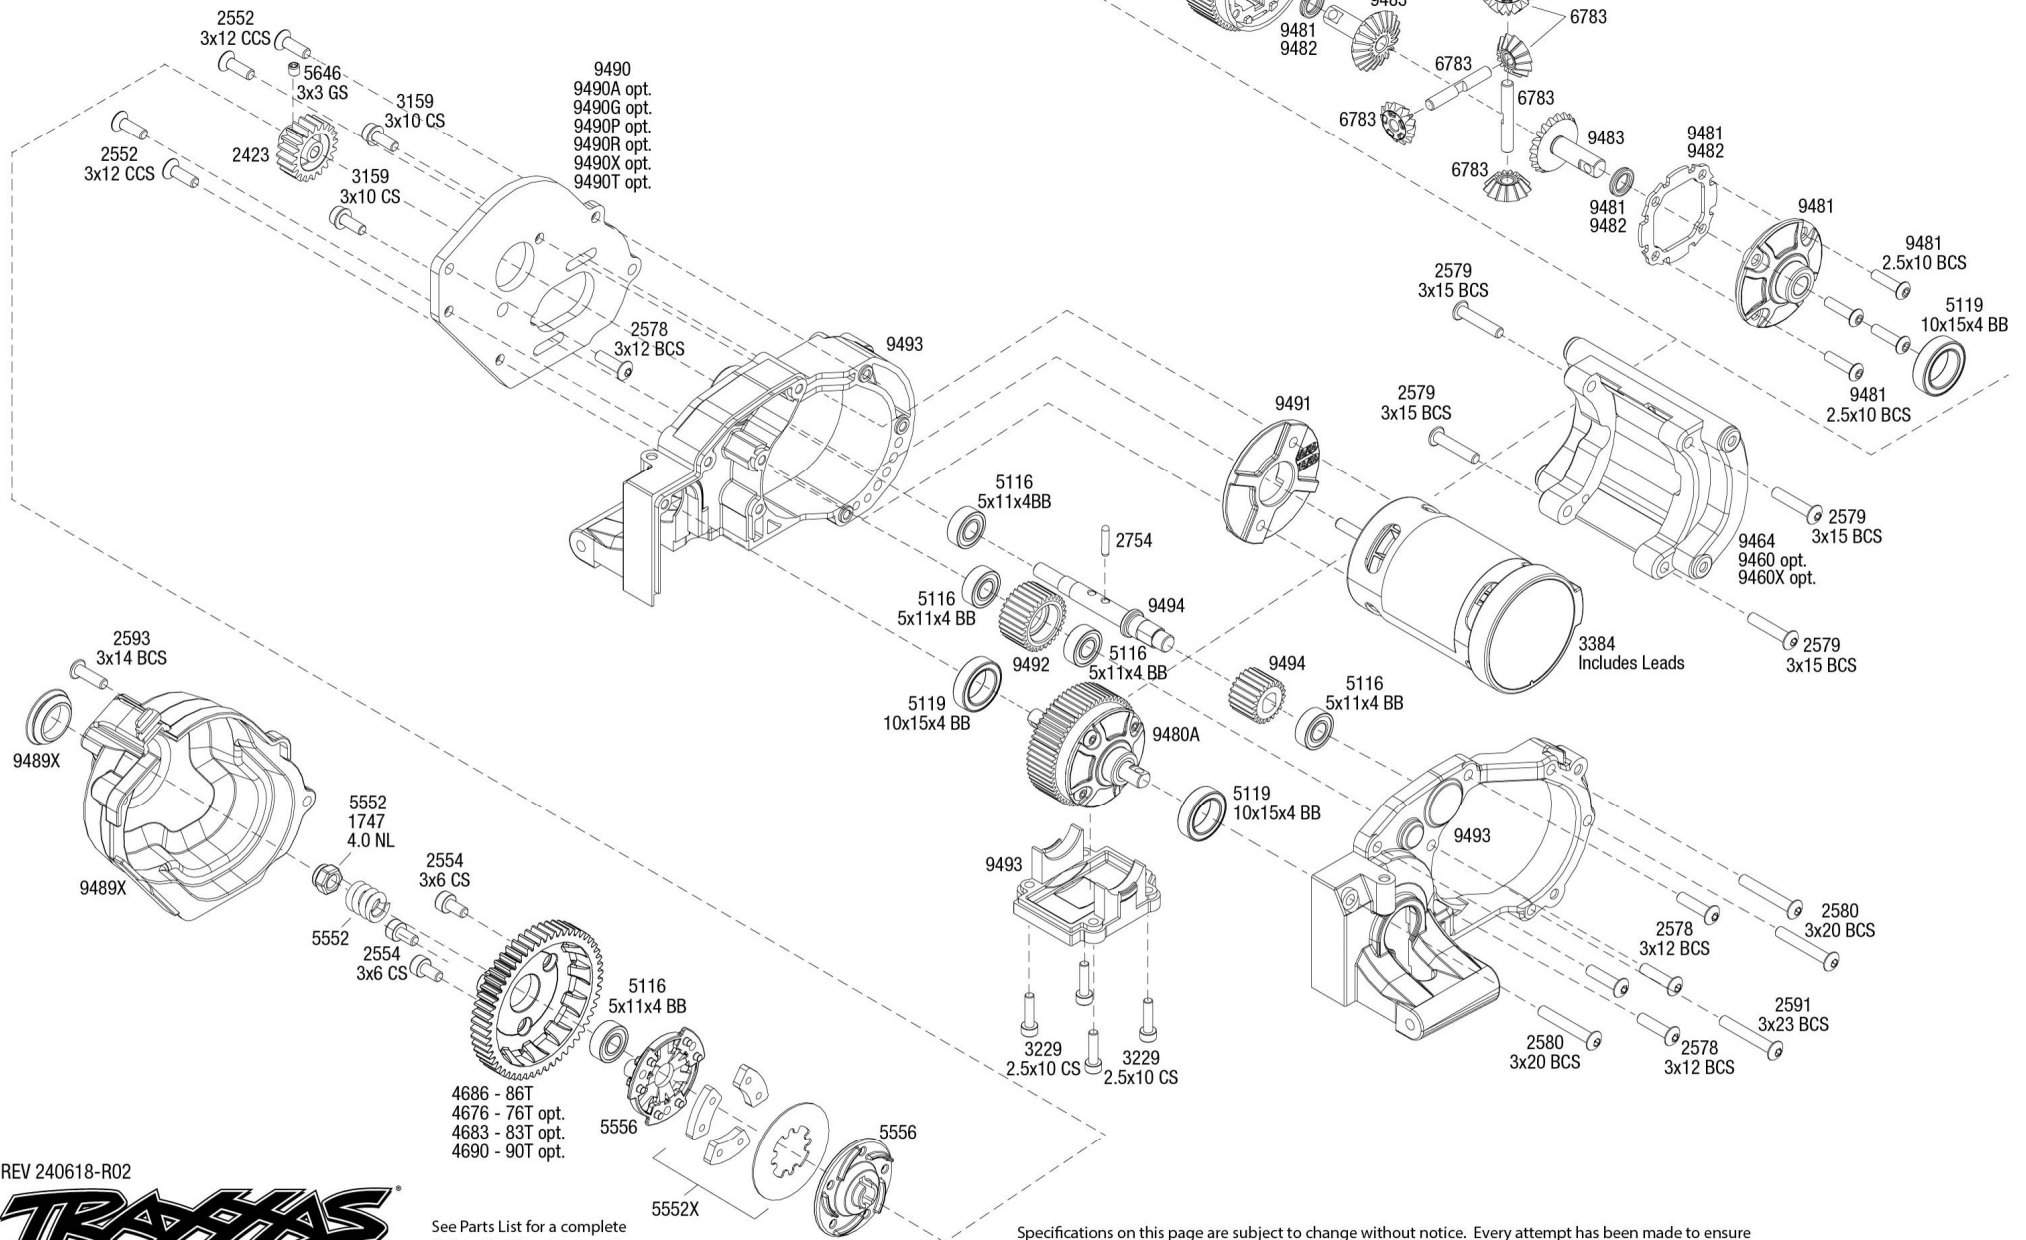

SLASH MUDBOSS

Transmission Assembly

Available fully assembled as part #9495

REV 240618-R02

See Parts List for a complete listing of optional accessories.

Specifications on this page are subject to change without notice. Every attempt has been made to ensure the accuracy of this drawing; however, Traxxas cannot be held responsible for typographical or other errors.