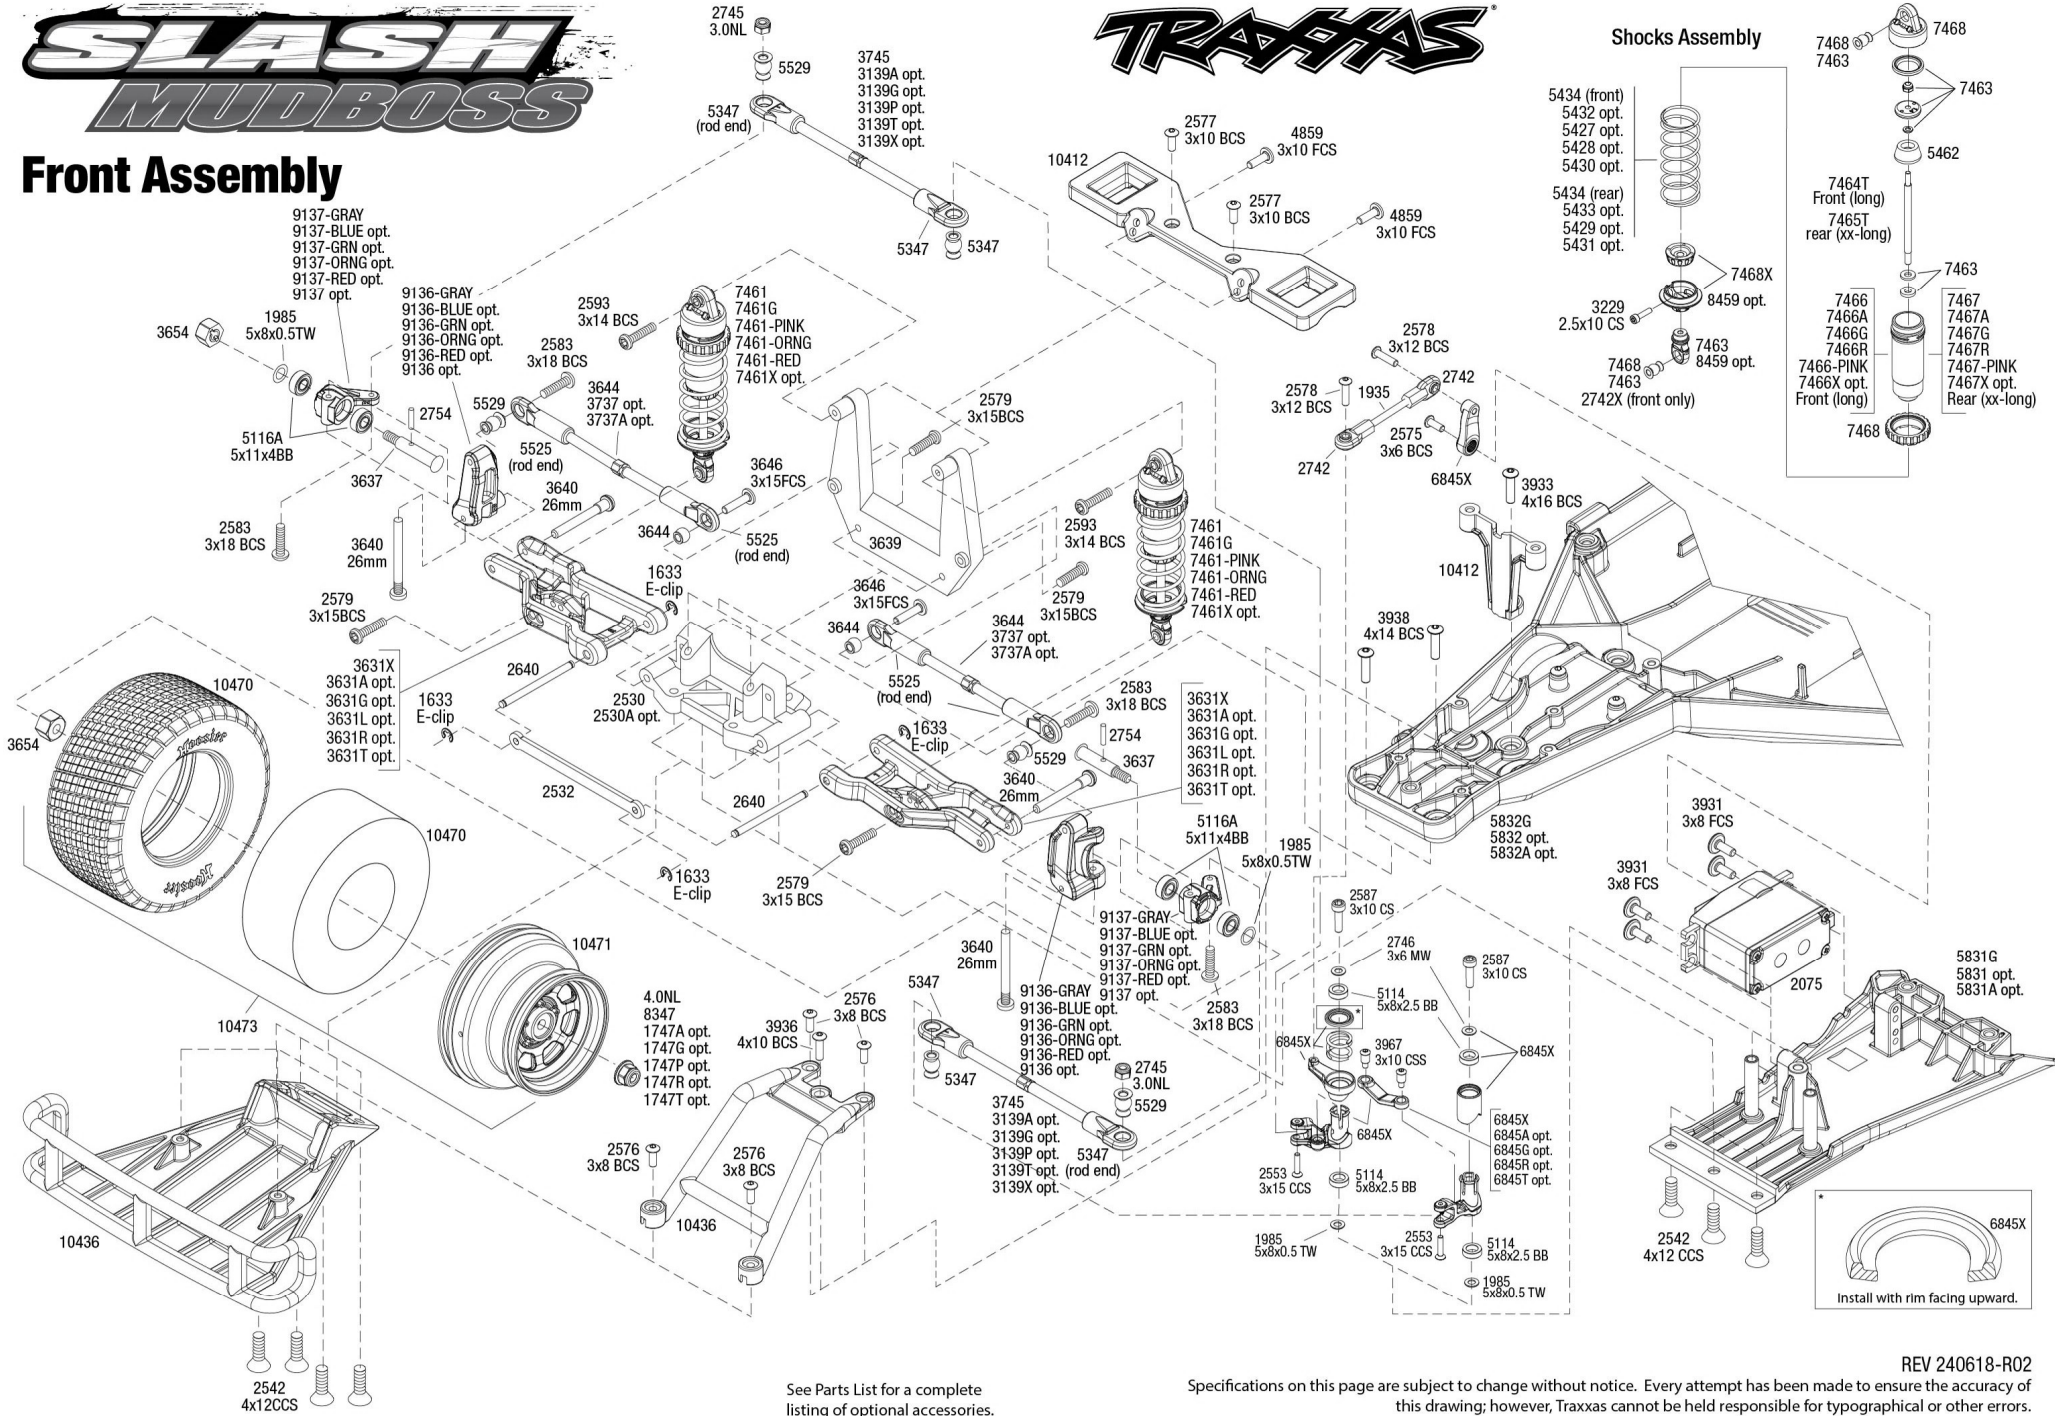

SLASH MUDBOSS

Chassis Assembly

See Parts List for a complete listing of optional accessories.

Specifications on this page are subject to change without notice. Every attempt has been made to ensure the accuracy of this drawing; however, Traxxas cannot be held responsible for typographical or other errors.

REV 240618-R02

TRAXXAS

SLASH MUDBOSS

Front Assembly

REV 240618-R02

Specifications on this page are subject to change without notice. Every attempt has been made to ensure the accuracy of this drawing; however, Traxxas cannot be held responsible for typographical or other errors.

SLASH MUDBOSS

Transmission Assembly

Available fully assembled as part #9495

REV 240618-R02

See Parts List for a complete listing of optional accessories.

Specifications on this page are subject to change without notice. Every attempt has been made to ensure the accuracy of this drawing; however, Traxxas cannot be held responsible for typographical or other errors.