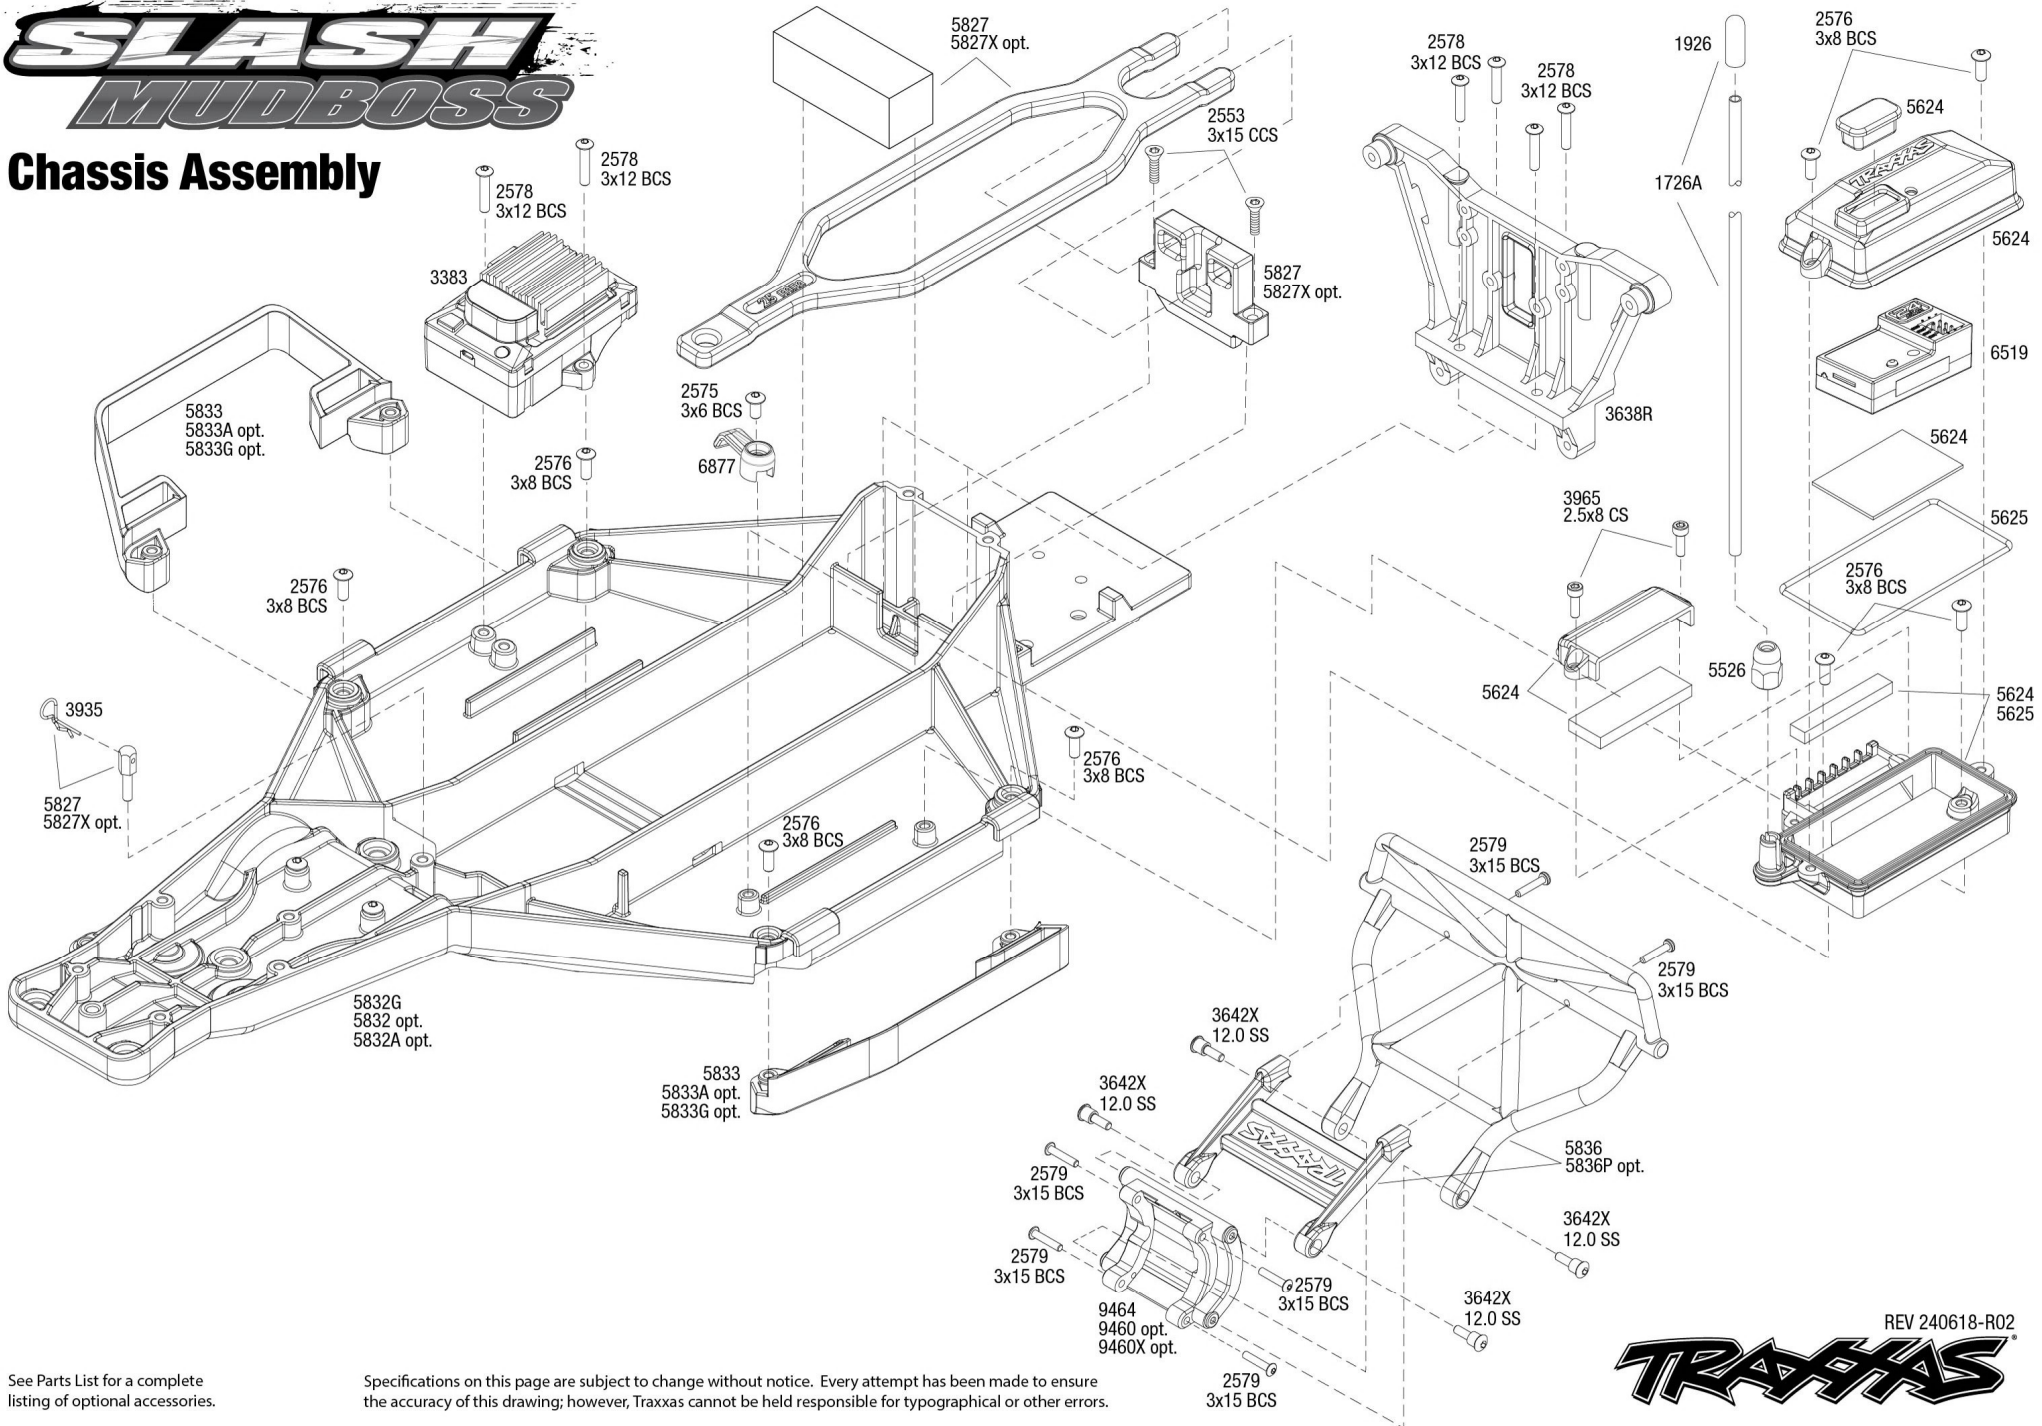

SLASH MUDBOSS

Chassis Assembly

See Parts List for a complete listing of optional accessories.

Specifications on this page are subject to change without notice. Every attempt has been made to ensure the accuracy of this drawing; however, Traxxas cannot be held responsible for typographical or other errors.

REV 240618-R02

TRAXXAS

SLASH MUDBOSS

Front Assembly

REV 240618-R02

Specifications on this page are subject to change without notice. Every attempt has been made to ensure the accuracy of this drawing; however, Traxxas cannot be held responsible for typographical or other errors.

SLASH MUDBOSS

Transmission Assembly

Available fully assembled as part #9495

REV 240618-R02

See Parts List for a complete listing of optional accessories.

Specifications on this page are subject to change without notice. Every attempt has been made to ensure the accuracy of this drawing; however, Traxxas cannot be held responsible for typographical or other errors.