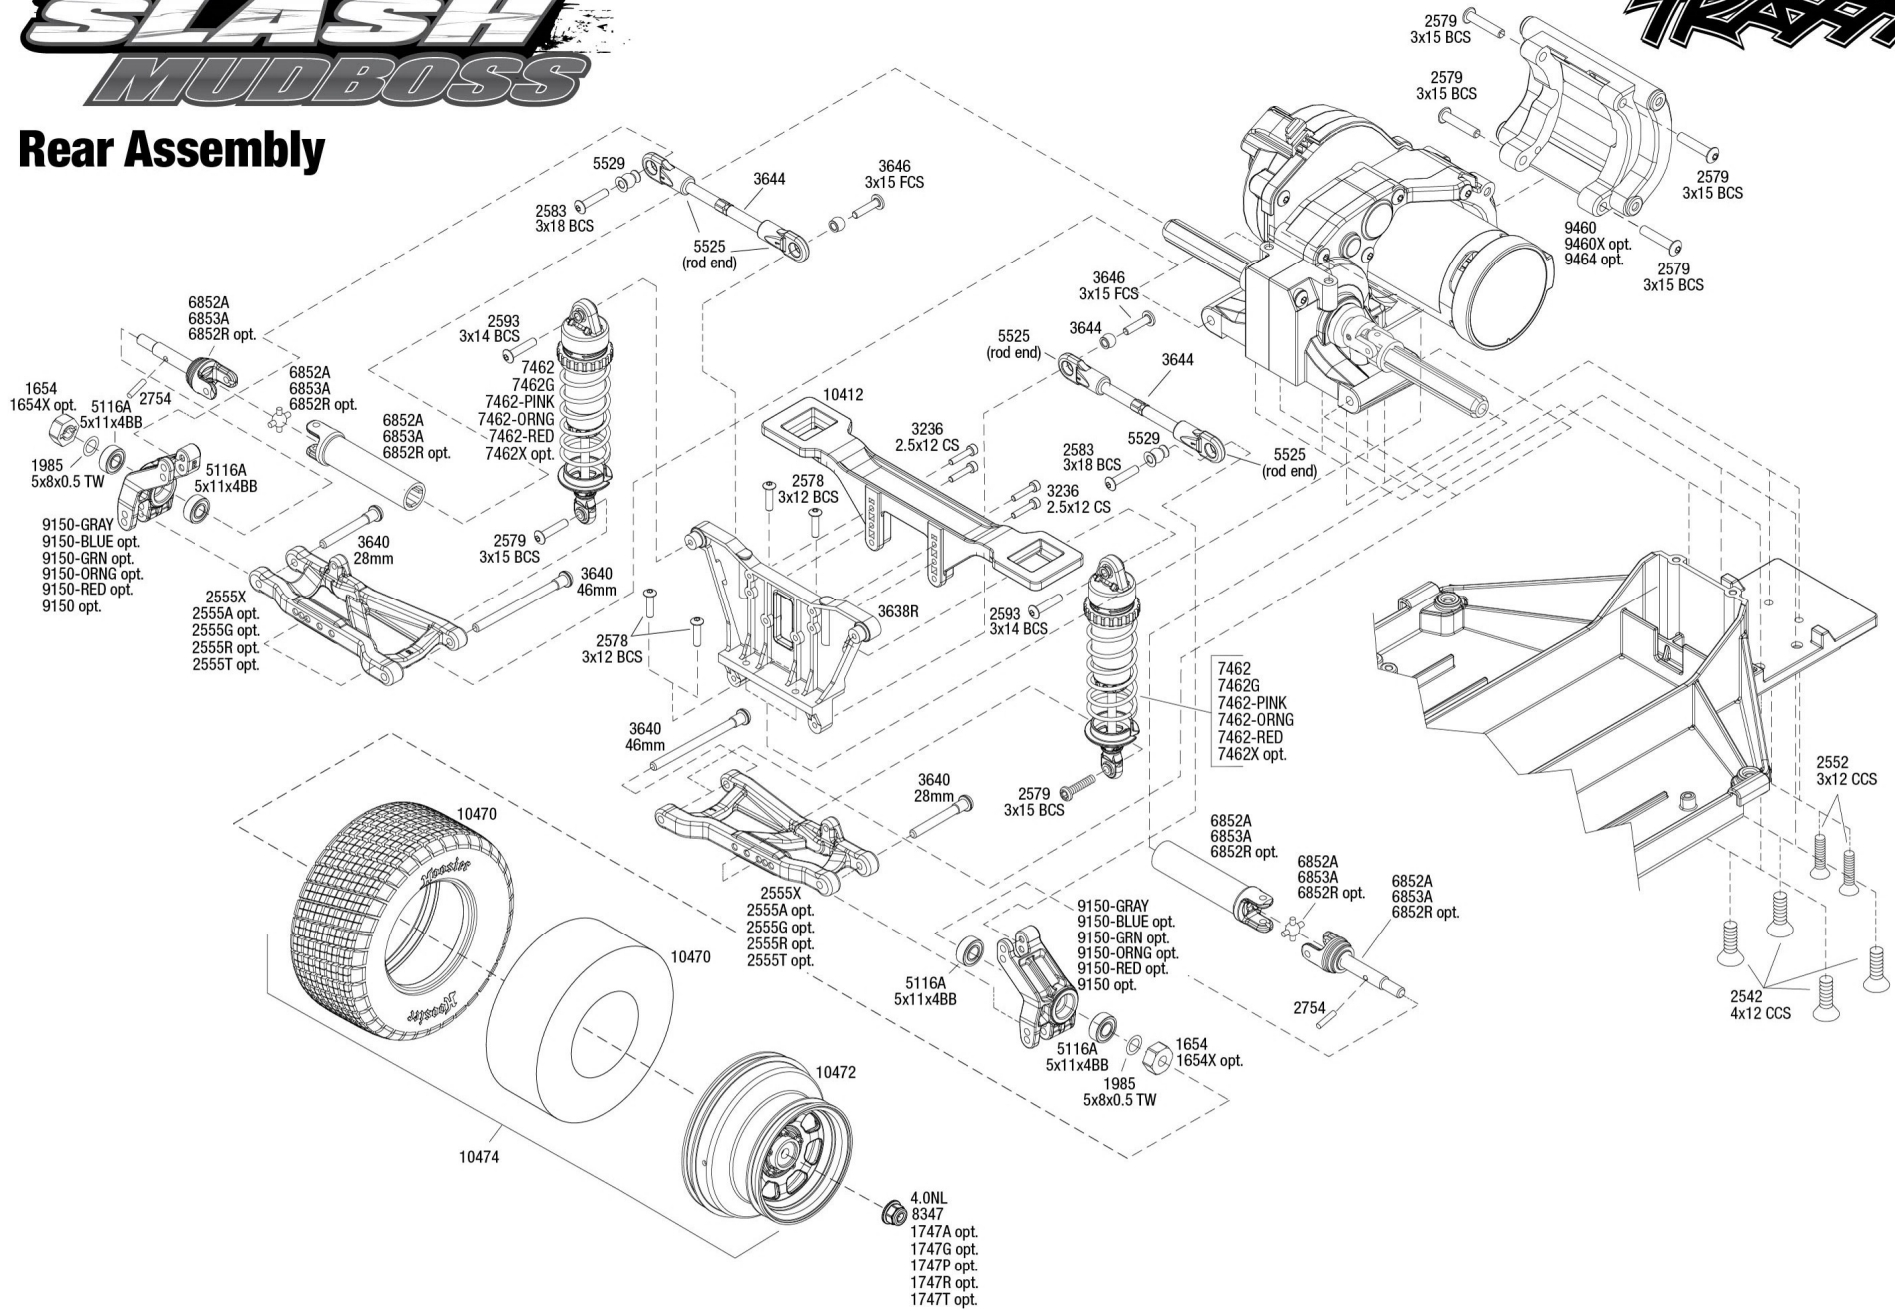

SLASH MUDBOSS

TRAXXAS

Rear Assembly

See Parts List for a complete listing of optional accessories.

REV 240618-R02
Specifications on this page are subject to change without notice. Every attempt has been made to ensure the accuracy of this drawing; however, Traxxas cannot be held responsible for typographical or other errors.