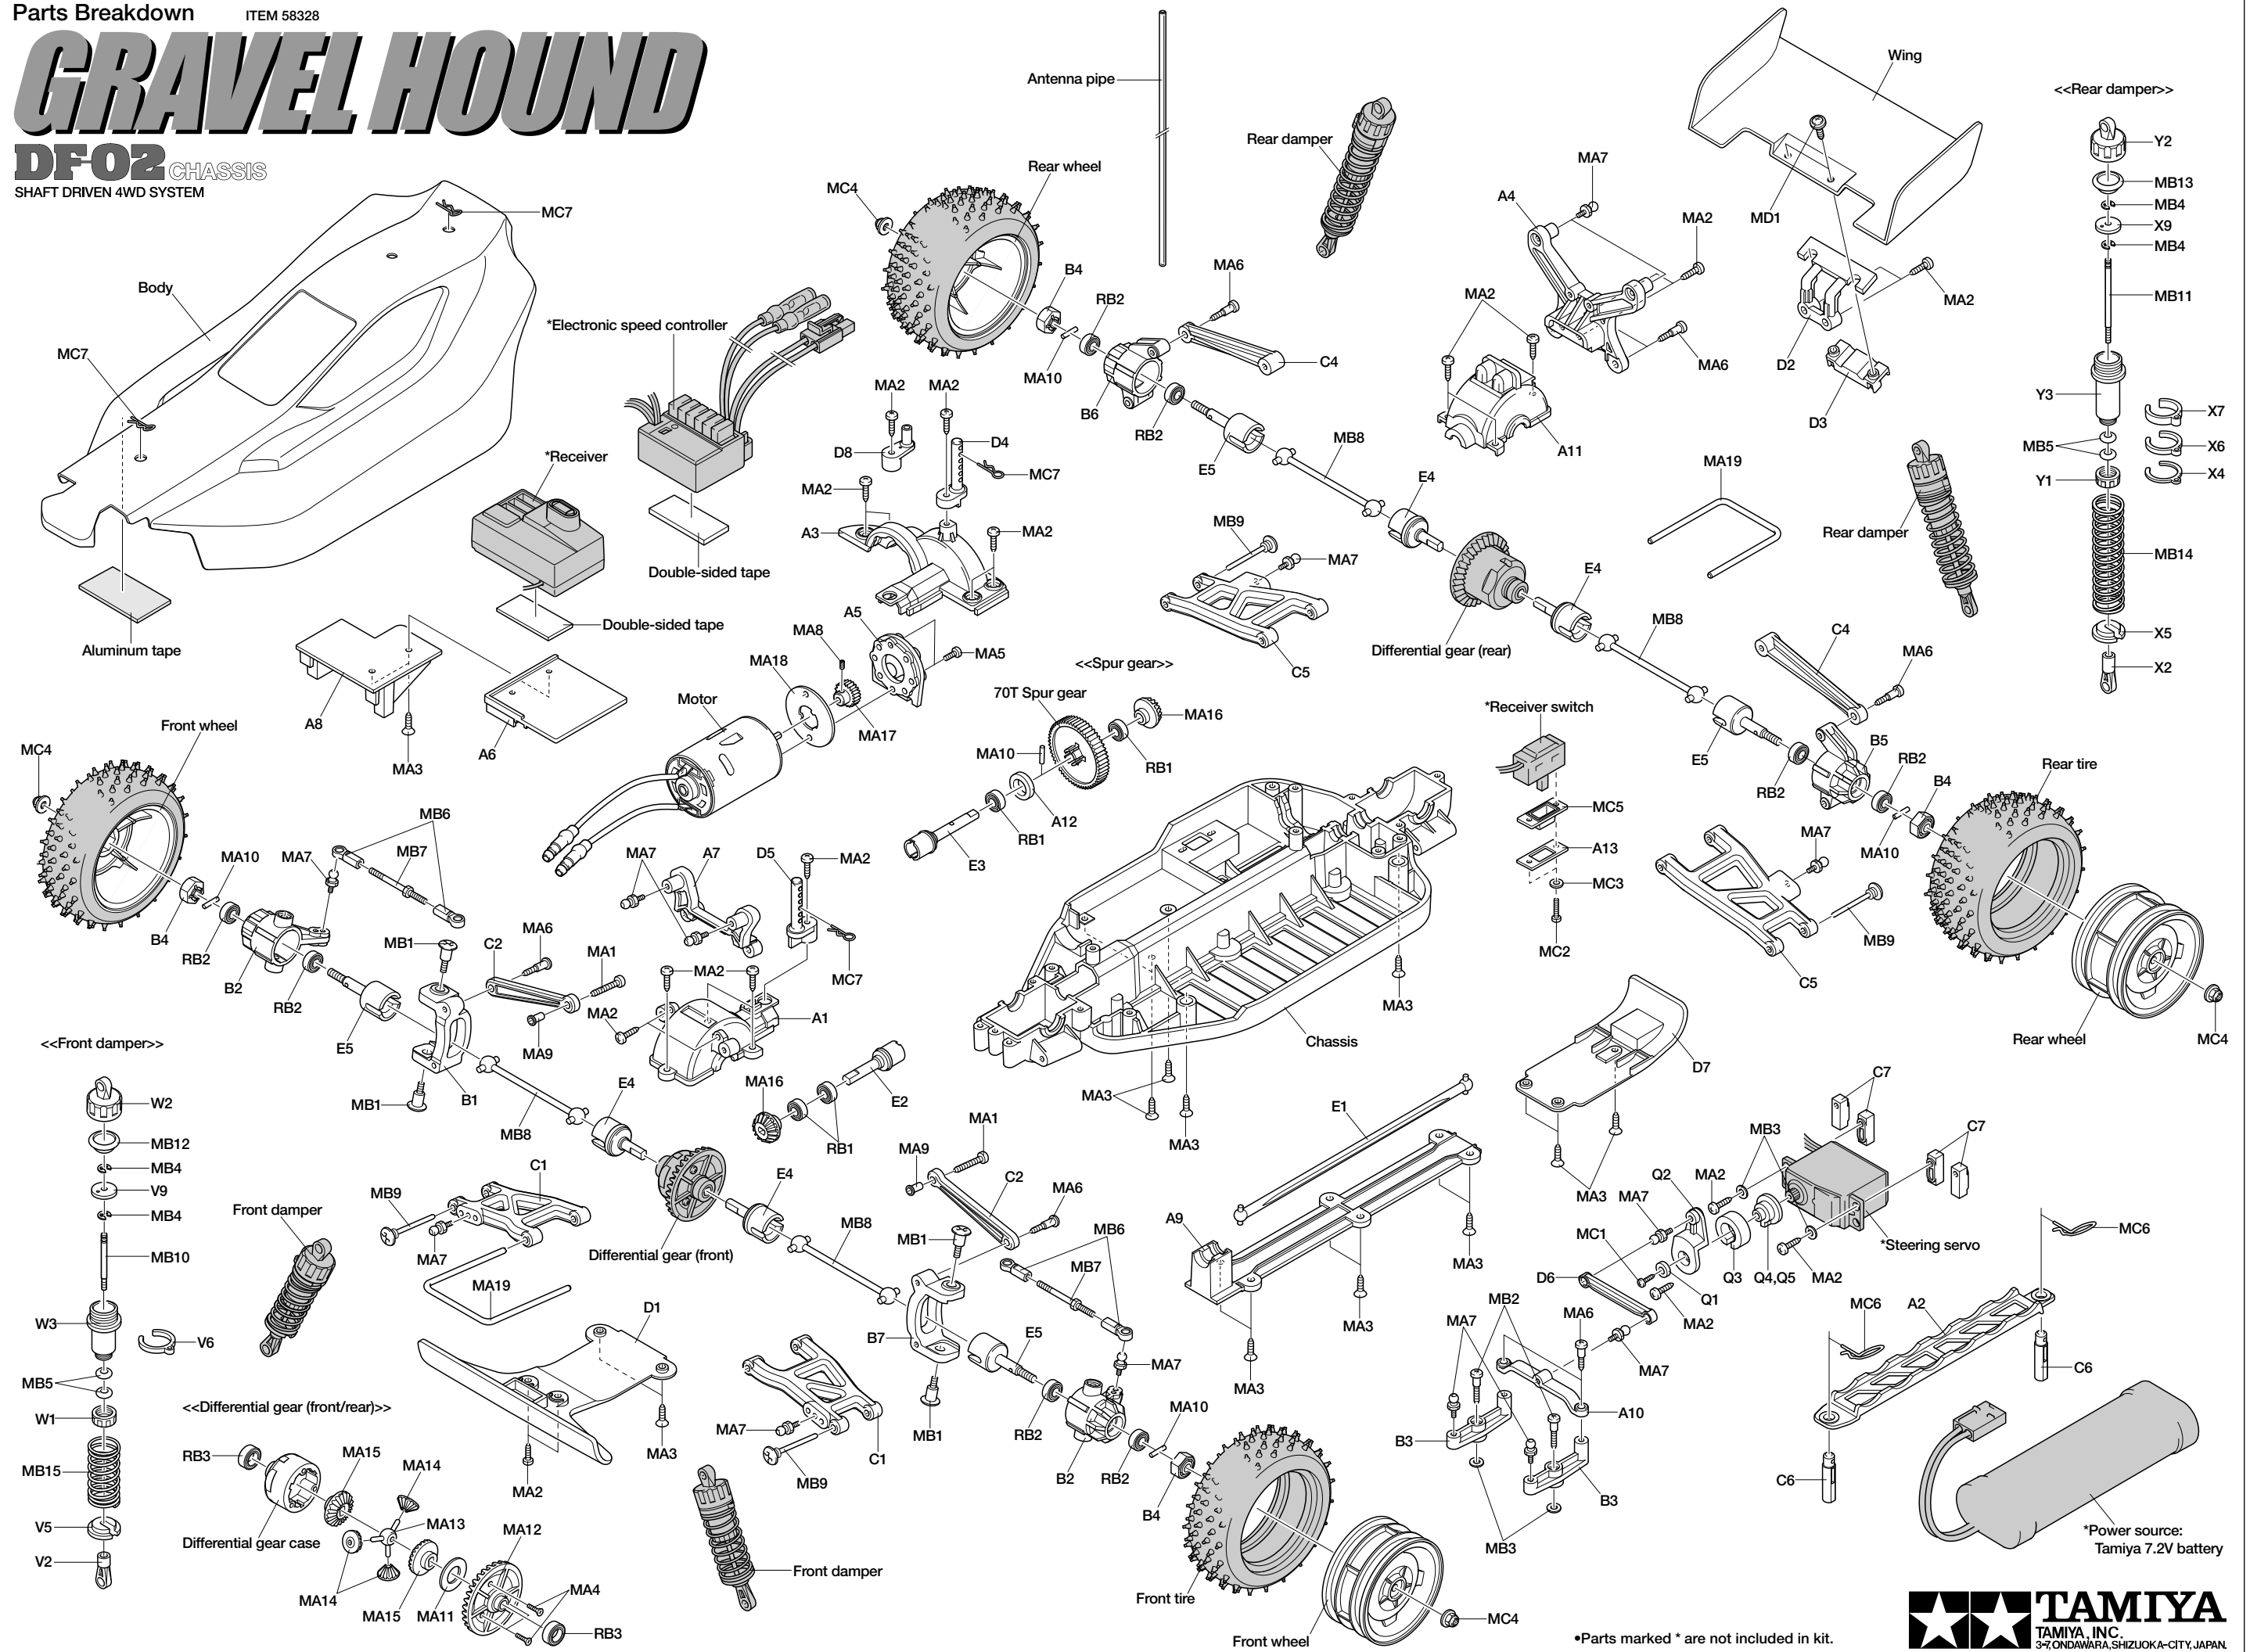

GRAVEL HOUND

DF-02 CHASSIS
SHAFT DRIVEN 4WD SYSTEM

*Parts marked * are not included in kit.