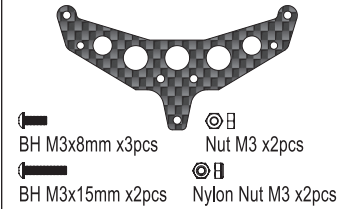

SCW006

BH M3x8mm x3pcs Nut M3 x2pcs

BH M3x15mm x2pcs Nylon Nut M3 x2pcs