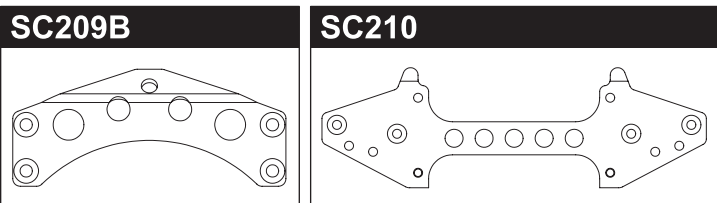

1708B	Color Antenna (Black/4pcs)	カラーアンテナ黒キャップ付き(4入)
1-S53003	Set Screw (M3x3/10pcs)	セットビス(M3x3/10入)
1-E020	E-Ring (E2.0/10pcs)	Eリング(E2.0/10入)
1-E030	E-Ring (E3.0/10pcs)	Eリング(E3.0/10入)
1-E050	E-Ring (E5.0/10pcs)	Eリング(E5.0/10入)
1-N2620	Nut (M2.6x2.0/10pcs)	ナット(M2.6x2.0/10入)
1-N3024	Nut (M3x2.4/10pcs)	ナット(M3x2.4/10入)
1-N3033N	Nut (M3x3.3) Nylon (5pcs)	ナット(M3x3.3) ナイロン (5入)
1-N4032	Nut (M4x3.2/10pcs)	ナット(M4x3.2/10入)
1-N4055N	Nut (M4x5.5) Nylon (5pcs)	ナット(M4x5.5) ナイロン (5入)
1-N4056FN	Nut (M4x5.6) Flanged Nylon (5pcs)	ナット(M4x5.6) フランジナイロン(5入)
92638	Snap Pin (10Pcs)	スナップピン(10入)
92643	Snap Pin (4mm/10Pcs)	スナップピン(4mm/10入)
1-S13008H	Button Screw (Hex/M3x8/10pcs)	ボタンビス(M3x8)(ヘックス/10入)
1-S13015H	Button Screw (Hex/M3x15/10pcs)	ボタンビス(M3x15)(ヘックス/10入)
1-S22608	Cap Screw (M2.6x8/5pcs)	キャップビス(M2.6x8/5入)
1-S22612	Cap Screw (M2.6x12/5pcs)	キャップビス(M2.6x12/5入)
1-S22616	Cap Screw (M2.6x16/5pcs)	キャップビス(M2.6x16/5入)
1-S32606H	Flat Head Screw (M2.6x6/10pcs)	フラットヘッドビス(M2.6x6/10入)
1-S33008H	Flat Head Screw (Hex/M3x8/10pcs)	フラットヘッドビス(M3x8)(ヘックス/10入)
1-S33012H	Flat Head Screw (Hex/M3x12/10pcs)	フラットヘッドビス(M3x12)(ヘックス/10入)
1-S33015H	Flat Head Screw (Hex/M3x15/10pcs)	フラットヘッドビス(M3x15)(ヘックス/10入)
BRG001	Shield Bearing (5x10x4)4Pcs	シールドベアリング(5x10x4)4入
BRG003	Shield Bearing (4x8x3)4Pcs	シールドベアリング(4x8x3)4入
BRG014	Shield Bearing (10x15x4)2Pcs	シールドベアリング(10x15x4)2入
BRG022	Shield Bearing (6x10x3)2Pcs	シールドベアリング(6x10x3)2入
ORG03B	O-Ring (P3/Orange) 10Pcs	Oリング(P3/オレンジ) 10入
ORG03BK	O-Ring (P3/Black)10Pcs	Oリング(P3/ブラック)10入

SC201	Main Chassis (Scorpion 2014)	メインシャシー (スコロピオン 2014)
SC203B	Rear Sus Arm (Scorpion 2014)	リヤササアーム (スコロピオン 2014)
SC204	Front Lower Arm (Scorpion 2014)	フロントロアササアーム (スコロピオン 2014)
SC205	Gear Box (Scorpion 2014)	ギヤボックス (スコロピオン 2014)
SC206B	Arm Shaft Block Set (Scorpion 2014)	アームシャフトブロックセット (スコロピオン 2014)
SC207B	Steering Knuckle Set (Scorpion 2014)	ステアリングナックルセット (スコロピオン 2014)
SC208	Front Shock Stay (Scorpion 2014)	フロントショックステー (スコロピオン 2014)
SC209B	Servo Saver Mount (Scorpion 2014)	サーボセイバマウント (スコロピオン 2014)
SC210	Rear Sus Plate (Scorpion 2014)	リヤササプレート (スコロピオン 2014)
SC211	Rear Shock Stay (Scorpion 2014)	リヤショックステー (スコロピオン 2014)
SC212B	Gear Box Mount (Scorpion 2014)	ギヤボックスマウント (スコロピオン 2014)
SC213	Motor Plate (Scorpion 2014)	モータープレート (スコロピオン 2014)