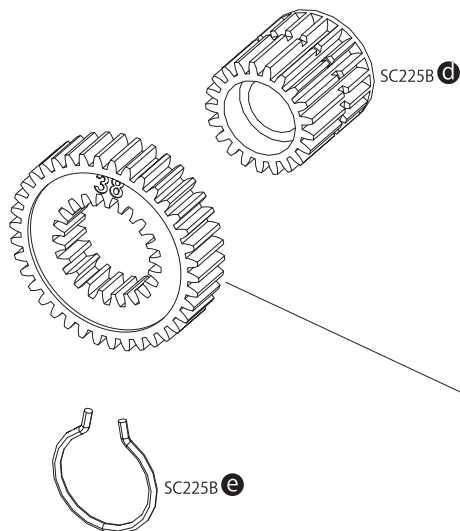

36 ボディ Body

37 ボディ Body

38 バッテリー
Battery

分解圖 / EXPLODED VIEW

分解図 / EXPLODED VIEW

Front SC222

Rear SC223

Gear Ratio Chart

1:1	6.9 : 1	8.3 : 1
<p>SC230B a Motor Pinion 31T Gear</p>	<p>SC225B c Spur Gears 38T</p>	<p>SC230B b Motor Pinion 28T Gear</p>
		<p>SC225B b Spur Gears 41T</p>

BEETLE Parts List

1708B			
 x4pcs		 x4pcs	
1-S53003	1-E020	1-E030	1-E050
 x10pcs SS M3x3mm	 x10pcs E2 Clip	 x10pcs E3 Clip	 x10pcs E5 Clip
1-N2620	1-N3024	1-N3033N	1-N4032
 x10pcs Nut M2.6	 x10pcs Nut M3	 x5pcs Nylon Nut M3	 x10pcs Nut M4
1-N4055N	1-N4056FN	92638	
 x5pcs Nylon Nut M4	 x5pcs Flanged Nylon Nut M4	 x10pcs R-Pin 6mm	
1-S13008H	1-S13015H	92643	
 x10pcs BH M3x8mm	 x10pcs BH M3x15mm	 x10pcs R-Pin 4mm	
1-S22608	1-S22612	1-S22616	
 x5pcs CAP M2.6x8mm	 x5pcs CAP M2.6x12mm	 x5pcs CAP M2.6x16mm	
1-S32606H	1-S33008H	1-S33012H	1-S33015H
 x10pcs FH M2.6x6mm	 x10pcs FH M3x8mm	 x10pcs FH M3x12mm	 x10pcs FH M3x15mm
BRG001	BRG003	BRG014	BRG022
 x4pcs BB 5x10x4mm	 x4pcs BB 4x8x3mm	 x2pcs BB 10x15x4mm	 x2pcs BB 6x10x3mm
ORG03B	ORG03BK		
 x10pcs O-Ring P3 Orange	 x10pcs O-Ring P3 Black		