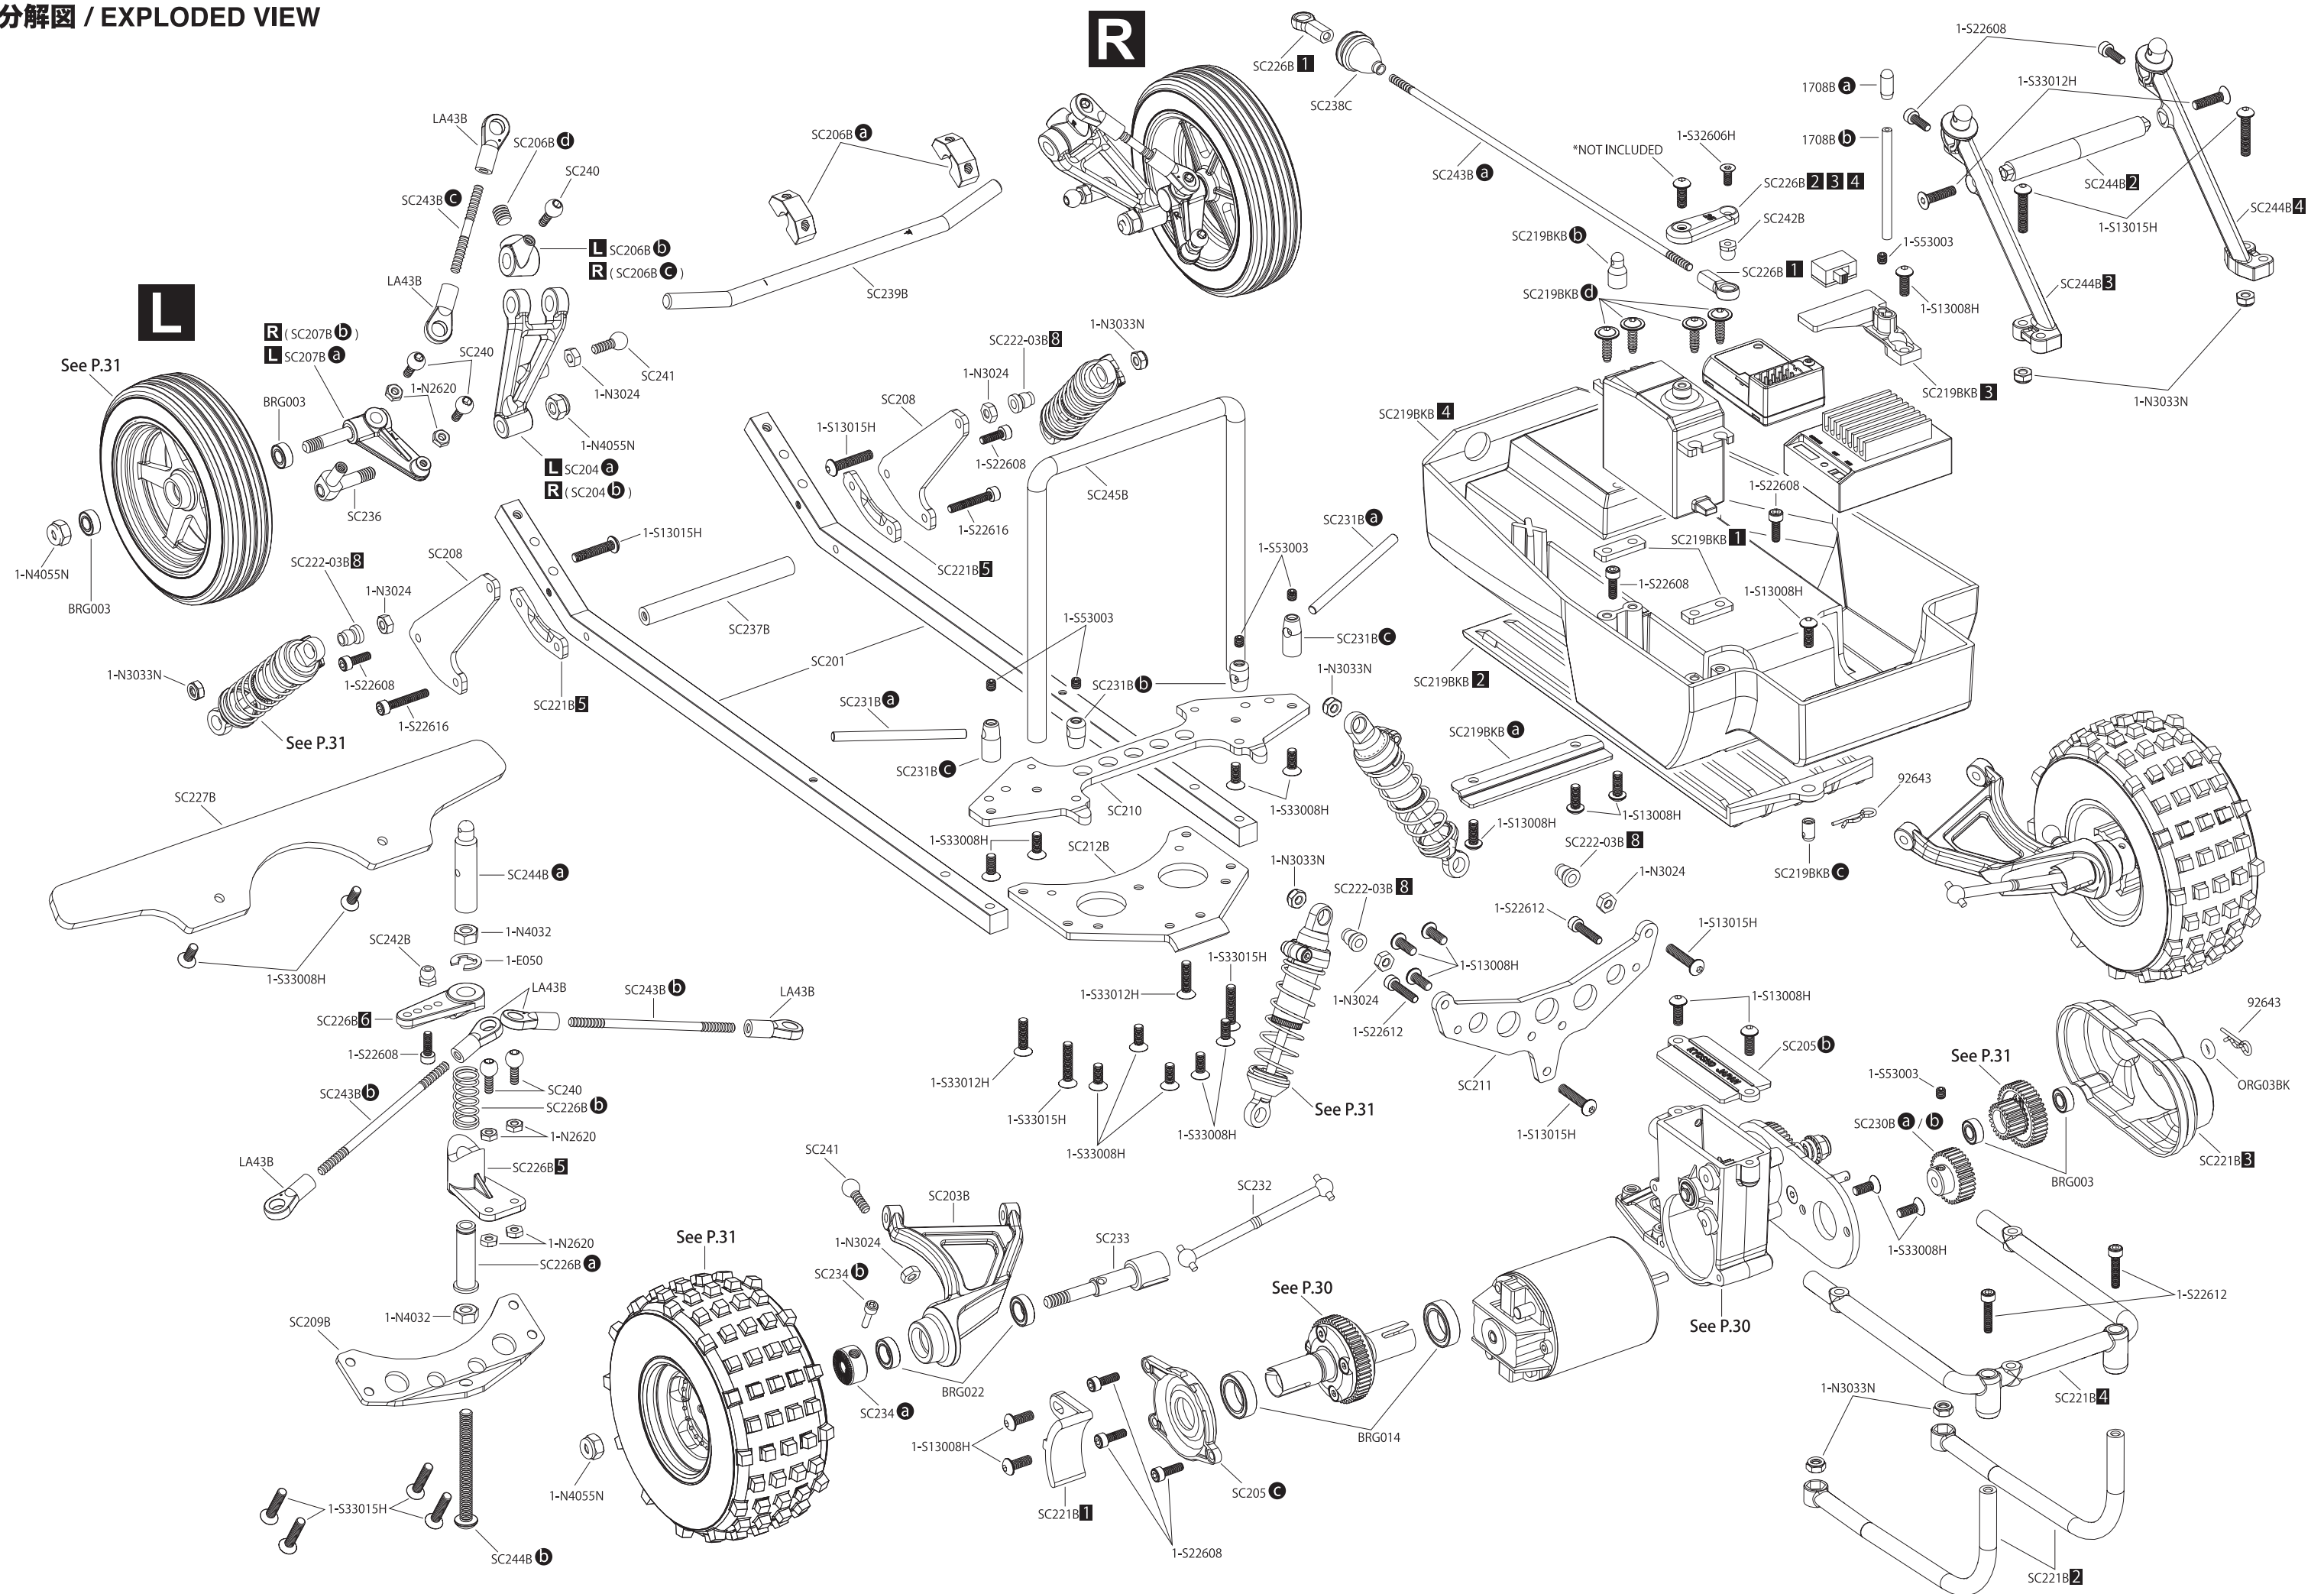

分解圖 / EXPLODED VIEW