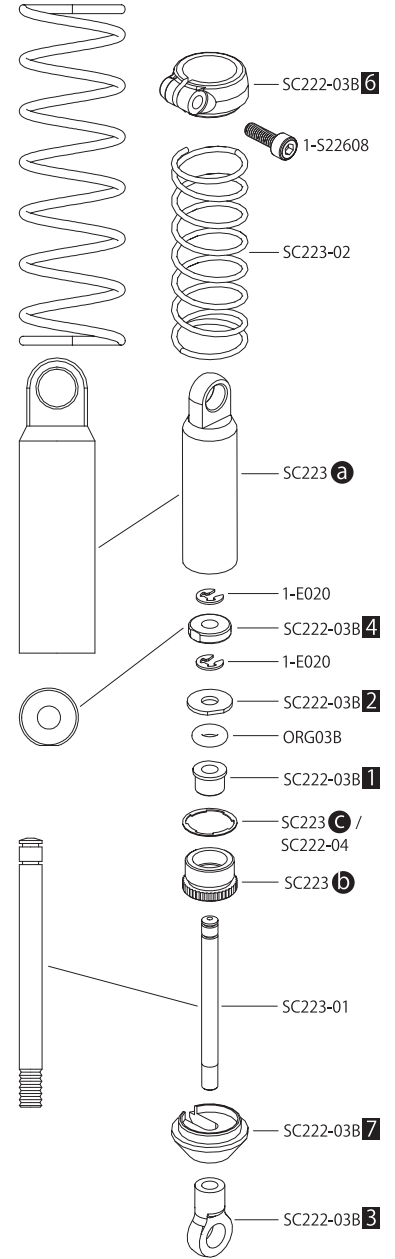

36 ボディ Body

37 ボディ Body

38 バッテリー
Battery

分解圖 / EXPLODED VIEW

分解図 / EXPLODED VIEW

Front SC222

Rear SC223

Gear Ratio Chart

1:1	6.9 : 1	8.3 : 1
<p>SC230B a Motor Pinion 31T Gear</p>	<p>SC225B c Spur Gears 38T</p>	<p>SC230B b Motor Pinion 28T Gear</p>
		<p>SC225B b Spur Gears 41T</p>

BEETLE Parts List

1708B			
 x4pcs		 x4pcs	
1-S53003	1-E020	1-E030	1-E050
 x10pcs SS M3x3mm	 x10pcs E2 Clip	 x10pcs E3 Clip	 x10pcs E5 Clip
1-N2620	1-N3024	1-N3033N	1-N4032
 x10pcs Nut M2.6	 x10pcs Nut M3	 x5pcs Nylon Nut M3	 x10pcs Nut M4
1-N4055N	1-N4056FN	92638	
 x5pcs Nylon Nut M4	 x5pcs Flanged Nylon Nut M4	 x10pcs R-Pin 6mm	
1-S13008H	1-S13015H	92643	
 x10pcs BH M3x8mm	 x10pcs BH M3x15mm	 x10pcs R-Pin 4mm	
1-S22608	1-S22612	1-S22616	
 x5pcs CAP M2.6x8mm	 x5pcs CAP M2.6x12mm	 x5pcs CAP M2.6x16mm	
1-S32606H	1-S33008H	1-S33012H	1-S33015H
 x10pcs FH M2.6x6mm	 x10pcs FH M3x8mm	 x10pcs FH M3x12mm	 x10pcs FH M3x15mm
BRG001	BRG003	BRG014	BRG022
 x4pcs BB 5x10x4mm	 x4pcs BB 4x8x3mm	 x2pcs BB 10x15x4mm	 x2pcs BB 6x10x3mm
ORG03B	ORG03BK		
 x10pcs O-Ring P3 Orange	 x10pcs O-Ring P3 Black		