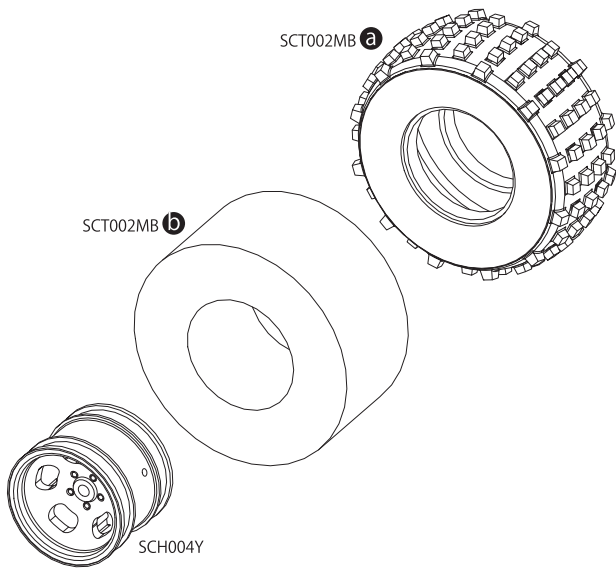

36 ボディ Body

37 ボディ Body

38 バッテリー
Battery

分解圖 / EXPLODED VIEW

分解図 / EXPLODED VIEW

Front SC222

Rear SC223

Gear Ratio Chart

1:1	6.9 : 1	8.3 : 1
<p>SC230B a Motor Pinion 31T Gear</p>	<p>SC225B c Spur Gears 38T</p>	<p>SC230B b Motor Pinion 28T Gear</p>
		<p>SC225B b Spur Gears 41T</p>

BEETLE Parts List

1708B			
 x4pcs		 x4pcs	
1-S53003	1-E020	1-E030	1-E050
 x10pcs SS M3x3mm	 x10pcs E2 Clip	 x10pcs E3 Clip	 x10pcs E5 Clip
1-N2620	1-N3024	1-N3033N	1-N4032
 x10pcs Nut M2.6	 x10pcs Nut M3	 x5pcs Nylon Nut M3	 x10pcs Nut M4
1-N4055N	1-N4056FN	92638	
 x5pcs Nylon Nut M4	 x5pcs Flanged Nylon Nut M4	 x10pcs R-Pin 6mm	
1-S13008H	1-S13015H	92643	
 x10pcs BH M3x8mm	 x10pcs BH M3x15mm	 x10pcs R-Pin 4mm	
1-S22608	1-S22612	1-S22616	
 x5pcs CAP M2.6x8mm	 x5pcs CAP M2.6x12mm	 x5pcs CAP M2.6x16mm	
1-S32606H	1-S33008H	1-S33012H	1-S33015H
 x10pcs FH M2.6x6mm	 x10pcs FH M3x8mm	 x10pcs FH M3x12mm	 x10pcs FH M3x15mm
BRG001	BRG003	BRG014	BRG022
 x4pcs BB 5x10x4mm	 x4pcs BB 4x8x3mm	 x2pcs BB 10x15x4mm	 x2pcs BB 6x10x3mm
ORG03B	ORG03BK		
 x10pcs O-Ring P3 Orange	 x10pcs O-Ring P3 Black		