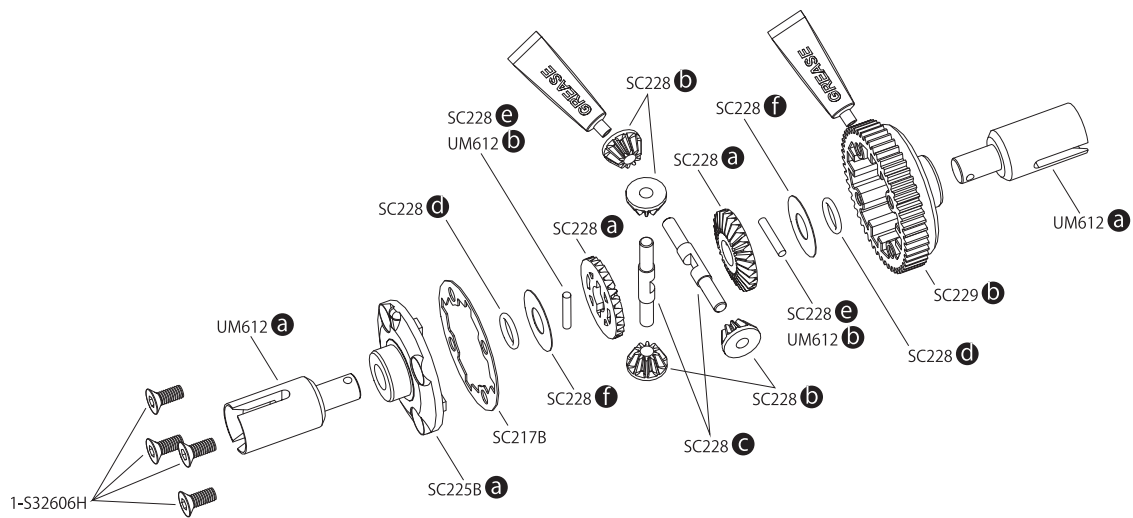

分解図 / EXPLODED VIEW