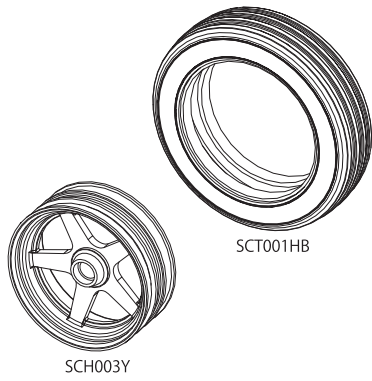

36 ボディ Body

37 ボディ Body

38 バッテリー
Battery

分解圖 / EXPLODED VIEW

分解図 / EXPLODED VIEW

Front SC222

Rear SC223

Gear Ratio Chart

1:1	6.9 : 1	8.3 : 1
<p>SC230B a Motor Pinion 31T Gear</p>	<p>SC225B c Spur Gears 38T</p>	<p>SC230B b Motor Pinion 28T Gear</p>
		<p>SC225B b Spur Gears 41T</p>

BEETLE Parts List

1708B			
 x4pcs		 x4pcs	
1-S53003	1-E020	1-E030	1-E050
 x10pcs SS M3x3mm	 x10pcs E2 Clip	 x10pcs E3 Clip	 x10pcs E5 Clip
1-N2620	1-N3024	1-N3033N	1-N4032
 x10pcs Nut M2.6	 x10pcs Nut M3	 x5pcs Nylon Nut M3	 x10pcs Nut M4
1-N4055N	1-N4056FN	92638	
 x5pcs Nylon Nut M4	 x5pcs Flanged Nylon Nut M4	 x10pcs R-Pin 6mm	
1-S13008H	1-S13015H	92643	
 x10pcs BH M3x8mm	 x10pcs BH M3x15mm	 x10pcs R-Pin 4mm	
1-S22608	1-S22612	1-S22616	
 x5pcs CAP M2.6x8mm	 x5pcs CAP M2.6x12mm	 x5pcs CAP M2.6x16mm	
1-S32606H	1-S33008H	1-S33012H	1-S33015H
 x10pcs FH M2.6x6mm	 x10pcs FH M3x8mm	 x10pcs FH M3x12mm	 x10pcs FH M3x15mm
BRG001	BRG003	BRG014	BRG022
 x4pcs BB 5x10x4mm	 x4pcs BB 4x8x3mm	 x2pcs BB 10x15x4mm	 x2pcs BB 6x10x3mm
ORG03B	ORG03BK		
 x10pcs O-Ring P3 Orange	 x10pcs O-Ring P3 Black		