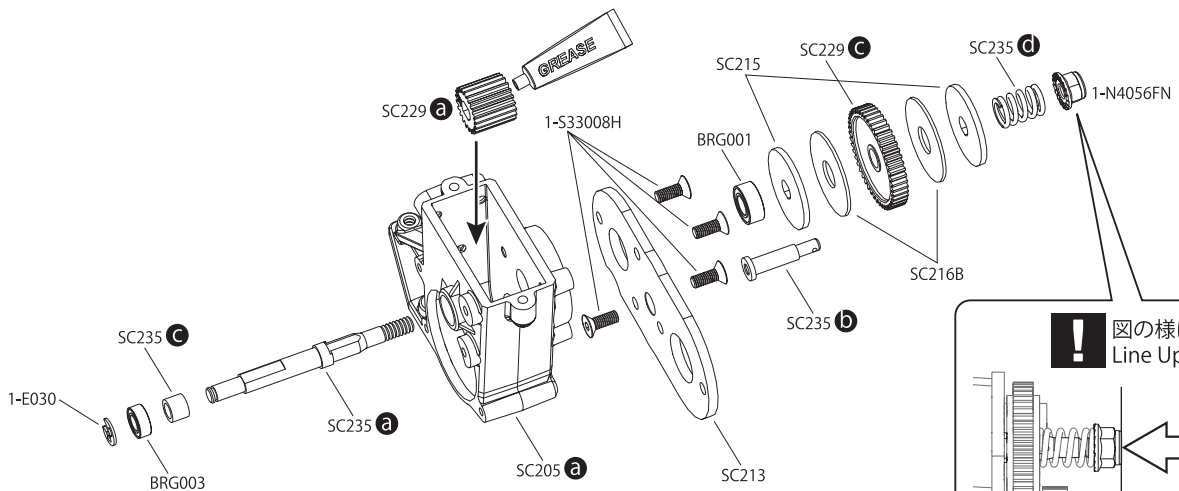

分解図 / EXPLODED VIEW