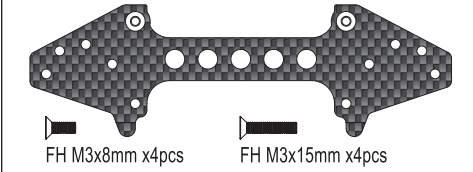

SCW005

FH M3x8mm x4pcs

FH M3x15mm x4pcs