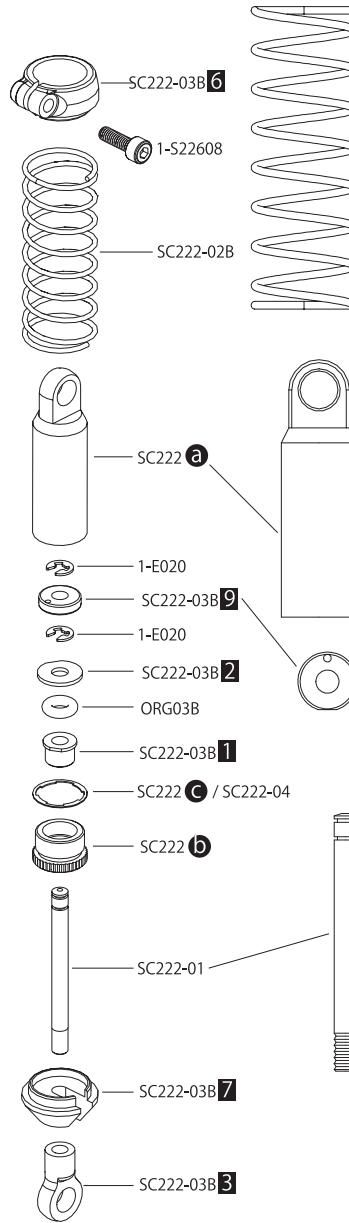

36 ボディ Body

37 ボディ Body

38 バッテリー
Battery

分解圖 / EXPLODED VIEW

分解図 / EXPLODED VIEW

Front SC222

Rear SC223

Gear Ratio Chart

1:1	6.9 : 1	8.3 : 1
<p>SC230B a Motor Pinion 31T Gear</p>	<p>SC225B c Spur Gears 38T</p>	<p>SC230B b Motor Pinion 28T Gear</p>
		<p>SC225B b Spur Gears 41T</p>

BEETLE Parts List

1708B			
 x4pcs		 x4pcs	
1-S53003	1-E020	1-E030	1-E050
 x10pcs SS M3x3mm	 x10pcs E2 Clip	 x10pcs E3 Clip	 x10pcs E5 Clip
1-N2620	1-N3024	1-N3033N	1-N4032
 x10pcs Nut M2.6	 x10pcs Nut M3	 x5pcs Nylon Nut M3	 x10pcs Nut M4
1-N4055N	1-N4056FN	92638	
 x5pcs Nylon Nut M4	 x5pcs Flanged Nylon Nut M4	 x10pcs R-Pin 6mm	
1-S13008H	1-S13015H	92643	
 x10pcs BH M3x8mm	 x10pcs BH M3x15mm	 x10pcs R-Pin 4mm	
1-S22608	1-S22612	1-S22616	
 x5pcs CAP M2.6x8mm	 x5pcs CAP M2.6x12mm	 x5pcs CAP M2.6x16mm	
1-S32606H	1-S33008H	1-S33012H	1-S33015H
 x10pcs FH M2.6x6mm	 x10pcs FH M3x8mm	 x10pcs FH M3x12mm	 x10pcs FH M3x15mm
BRG001	BRG003	BRG014	BRG022
 x4pcs BB 5x10x4mm	 x4pcs BB 4x8x3mm	 x2pcs BB 10x15x4mm	 x2pcs BB 6x10x3mm
ORG03B	ORG03BK		
 x10pcs O-Ring P3 Orange	 x10pcs O-Ring P3 Black		