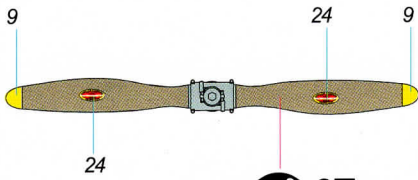

C335
MEDIUM SEA GREY
FS318C/637
中海灰FS318C/637