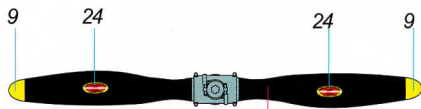

Painting & marking Guide

塗裝與水貼

Germany Aor Fprce, Harvard Mk.II, Aerobatic Team.