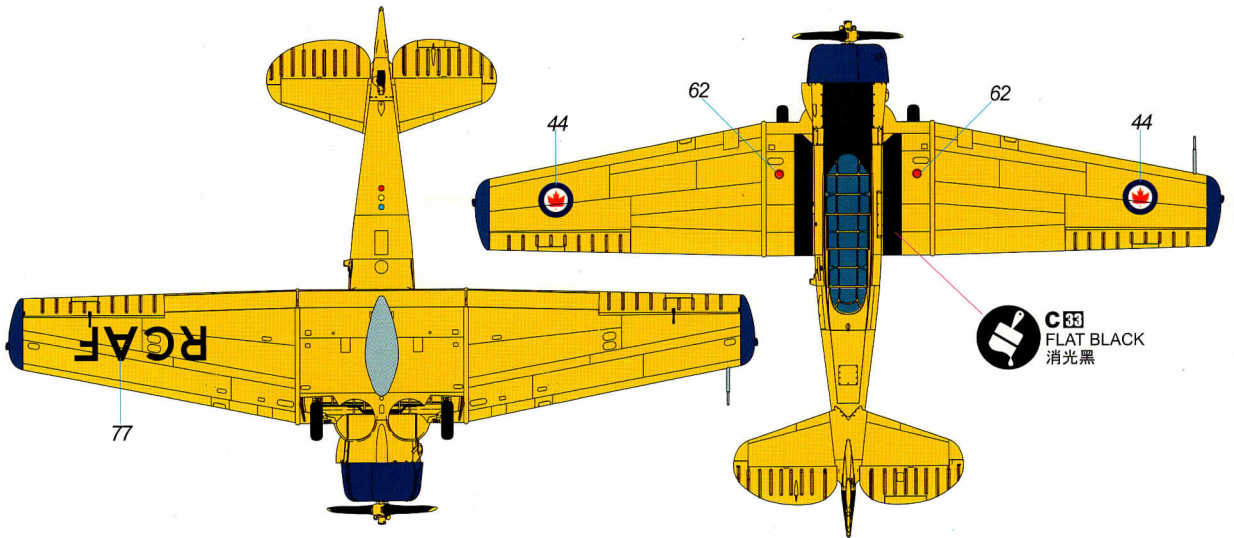

塗裝與水貼

Canada Air Force, Goldlocks Aerobatic Team.

C113
RLM04 YELLOW
RLM04黃

C2
BLACK
黑色

C3
SILVER
銀色

C33
FLAT BLACK
消光黑

Painting & marking Guide

塗裝與水貼