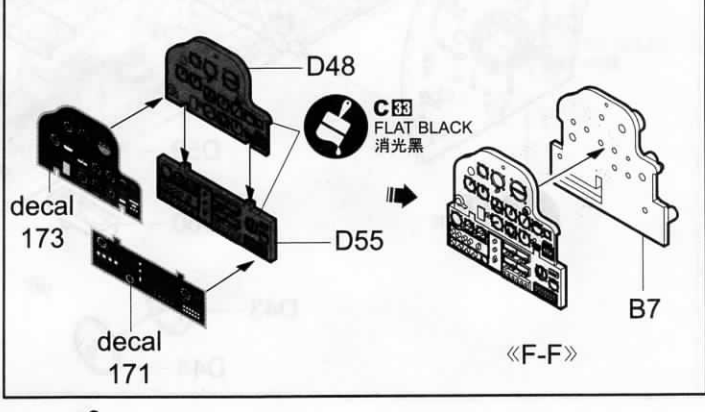

KITTY
HAWK

1:32

T-6 Texan

Instruction

ITEM NO.:KH32001

READ BEFORE ASSEMBLY

在組合您的模型之前，請充分閱讀本冊說明書。組合模型您需要如下物品（需另購）：模型膠水；一把模型鉗或一把用於將零件從框架上切下的模型筆刀。筆刀同樣可以用來修整零件的合模綫。祝您制作愉快！

Before assembling your model kit, read through these instructions carefully. To assemble this kit, you will need Plastic glue (not include). A pair of side cutter or a sharp modelling knife is required for removing parts from the frame. Plastic mould lines can be removed with the modelling knife.

塗色
Painting

隨愛好選擇
Optional

組合完成
Finished Assembly

制作兩組
Make Two

切除
Cut

對側
Opposite

部品图 Parts

蝕刻片
PE

水貼紙
Decal

15

16

17

切除
Cut

《M-M》

18

《N-N》