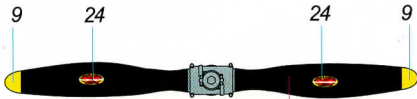

Painting & marking Guide

塗裝與水貼

South Africa Air Force.

C33
FLAT BLACK
消光黑

C3
SILVER
銀色

C59
ORANGE
橙色

C2
BLACK
黑色

C335
MEDIUM SEA GREY
FS318C/637
中海灰FS318C/637

C33
FLAT BLACK
消光黑