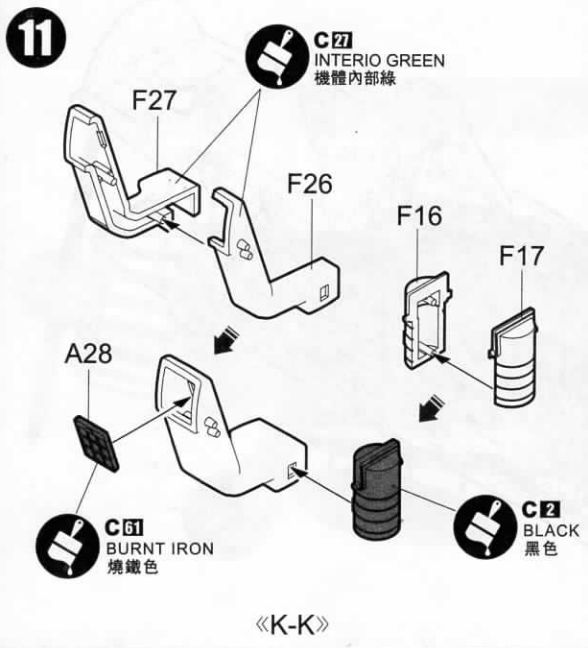

KITTY
HAWK

1:32

T-6 Texan

Instruction

ITEM NO.:KH32001

READ BEFORE ASSEMBLY

在組合您的模型之前，請充分閱讀本冊說明書。組合模型您需要如下物品（需另購）：模型膠水；一把模型鉗或一把用於將零件從框架上切下的模型筆刀。筆刀同樣可以用來修整零件的合模綫。祝您制作愉快！

Before assembling your model kit, read through these instructions carefully. To assemble this kit, you will need Plastic glue (not include). A pair of side cutter or a sharp modelling knife is required for removing parts from the frame. Plastic mould lines can be removed with the modelling knife.

塗色
Painting

隨愛好選擇
Optional

組合完成
Finished Assembly

制作兩組
Make Two

切除
Cut

對側
Opposite

部品图 Parts

蝕刻片
PE

水貼紙
Decal

15

16

17

切除
Cut

《M-M》

18

《N-N》