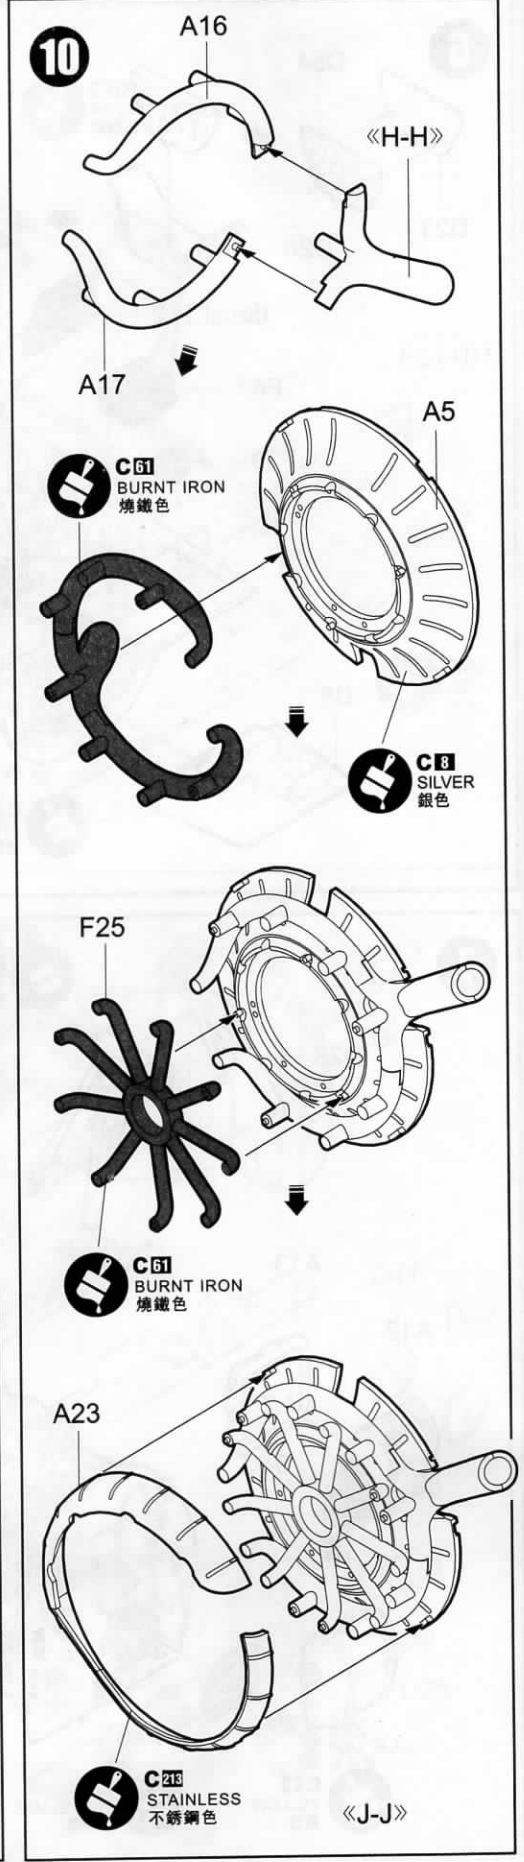

KITTY
HAWK

1:32

T-6 Texan

Instruction

ITEM NO.:KH32001

READ BEFORE ASSEMBLY

在組合您的模型之前，請充分閱讀本冊說明書。組合模型您需要如下物品（需另購）：模型膠水；一把模型鉗或一把用於將零件從框架上切下的模型筆刀。筆刀同樣可以用來修整零件的合模綫。祝您制作愉快！

Before assembling your model kit, read through these instructions carefully. To assemble this kit, you will need Plastic glue (not include). A pair of side cutter or a sharp modelling knife is required for removing parts from the frame. Plastic mould lines can be removed with the modelling knife.

塗色
Painting

隨愛好選擇
Optional

組合完成
Finished Assembly

制作兩組
Make Two

切除
Cut

對側
Opposite

部品图 Parts

蝕刻片
PE

水貼紙
Decal

15

16

17

切除
Cut

《M-M》

18

《N-N》