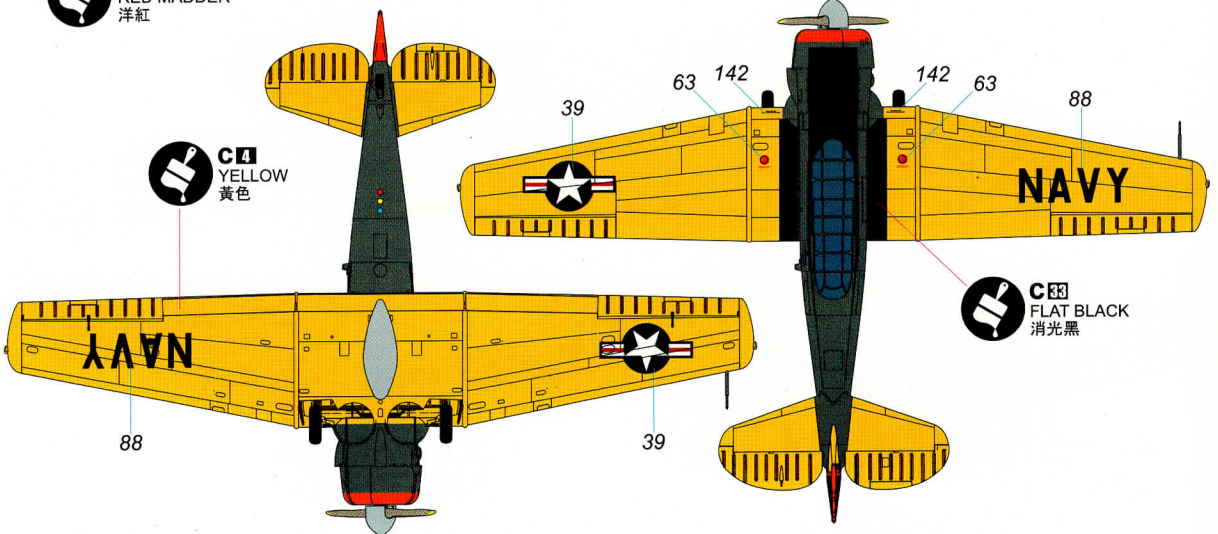

C44
TAN
淺棕

C68
RED MADDER
洋紅

C4
YELLOW
黃色

C33
FLAT BLACK
消光黑