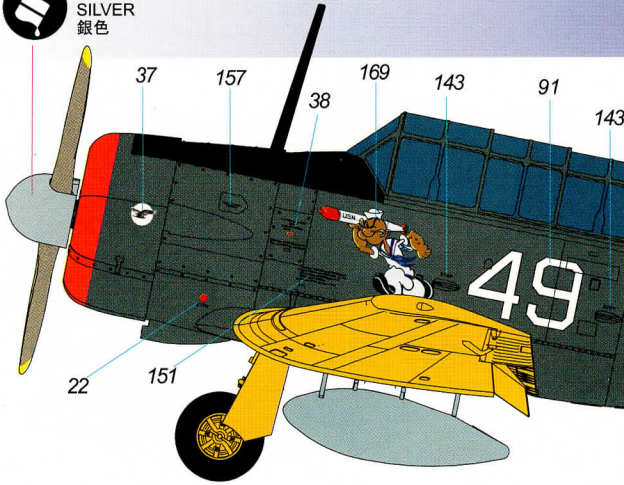

組合完成
Finished Assembly

Painting & marking Guide

塗裝與水貼

USA Army airForce. TA-349.

Painting & marking Guide

塗裝與水貼

USA Navy, SNJ-5, USS Carl Vinson VC-10.

C3
SILVER
銀色