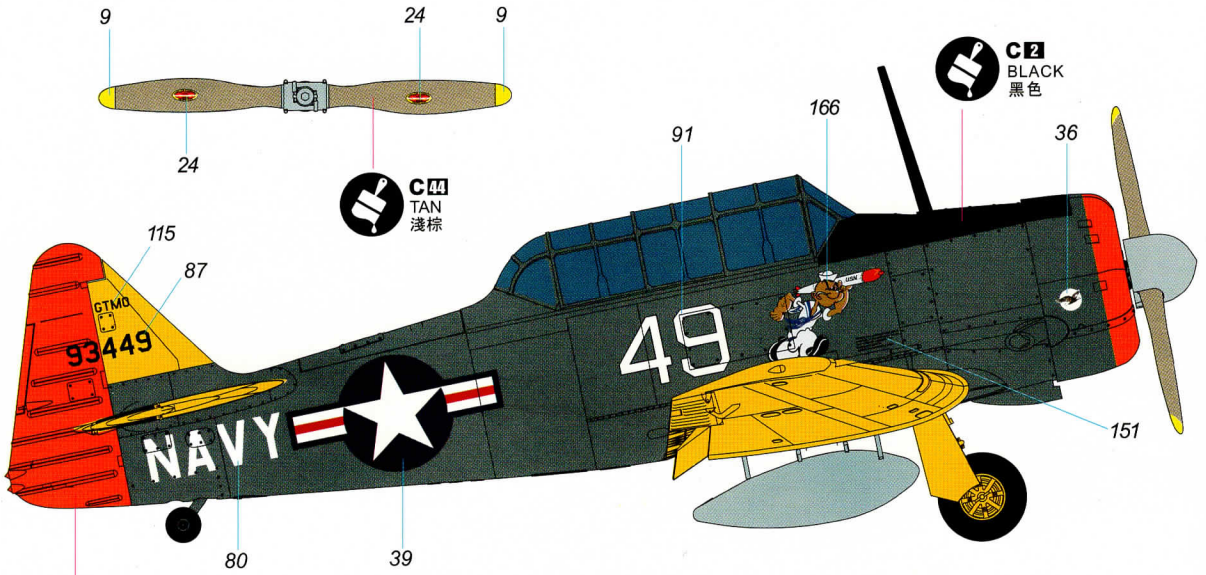

Painting & marking Guide

塗裝與水貼

USA Navy, SNJ-5, USS Carl Vinson VC-10.

C3
SILVER
銀色

C335
MEDIUM SEA GREY
FS318C/637
中海灰FS318C/637

C2
BLACK
黑色

C44
TAN
淺棕

C68
RED MADDER
洋紅

C4
YELLOW
黃色

C33
FLAT BLACK
消光黑