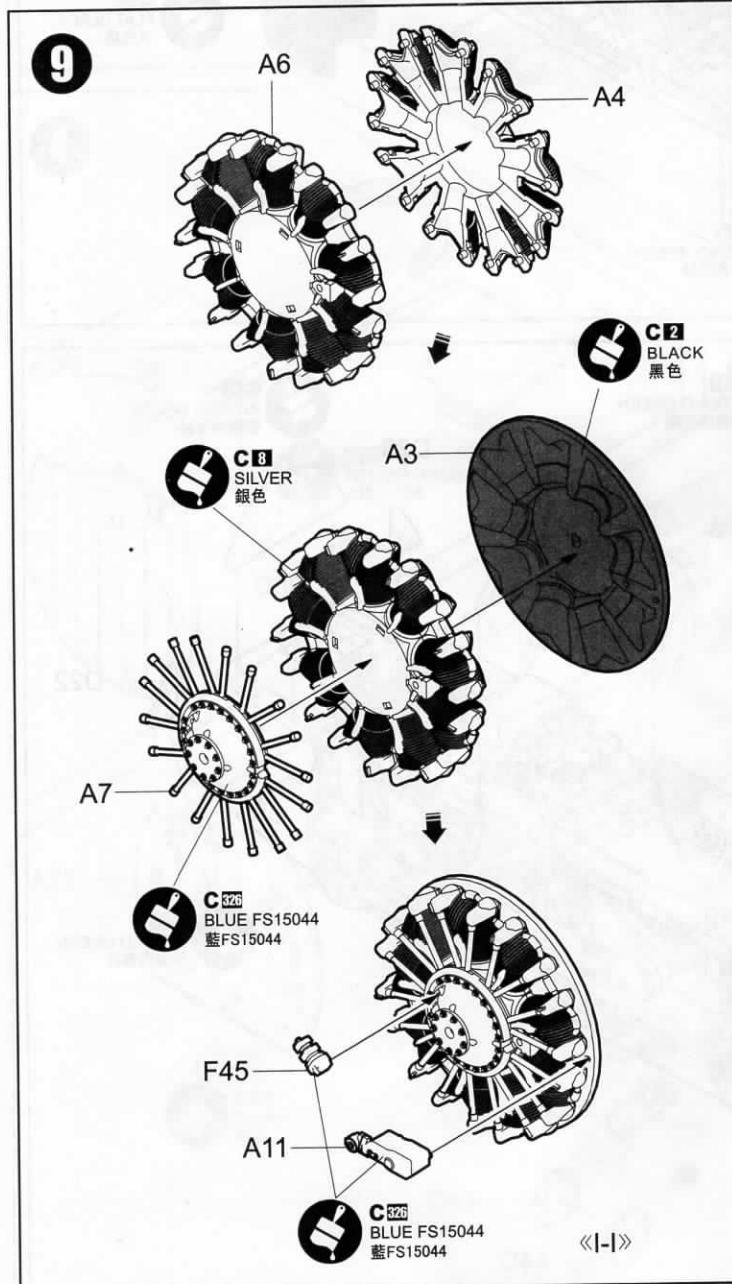

KITTY
HAWK

1:32

T-6 Texan

Instruction

ITEM NO.:KH32001

READ BEFORE ASSEMBLY

在組合您的模型之前，請充分閱讀本冊說明書。組合模型您需要如下物品（需另購）：模型膠水；一把模型鉗或一把用於將零件從框架上切下的模型筆刀。筆刀同樣可以用來修整零件的合模綫。祝您制作愉快！

Before assembling your model kit, read through these instructions carefully. To assemble this kit, you will need Plastic glue (not include). A pair of side cutter or a sharp modelling knife is required for removing parts from the frame. Plastic mould lines can be removed with the modelling knife.

塗色
Painting

隨愛好選擇
Optional

組合完成
Finished Assembly

制作兩組
Make Two

切除
Cut

對側
Opposite

部品图 Parts

蝕刻片
PE

水貼紙
Decal

15

16

17

切除
Cut

《M-M》

18

《N-N》