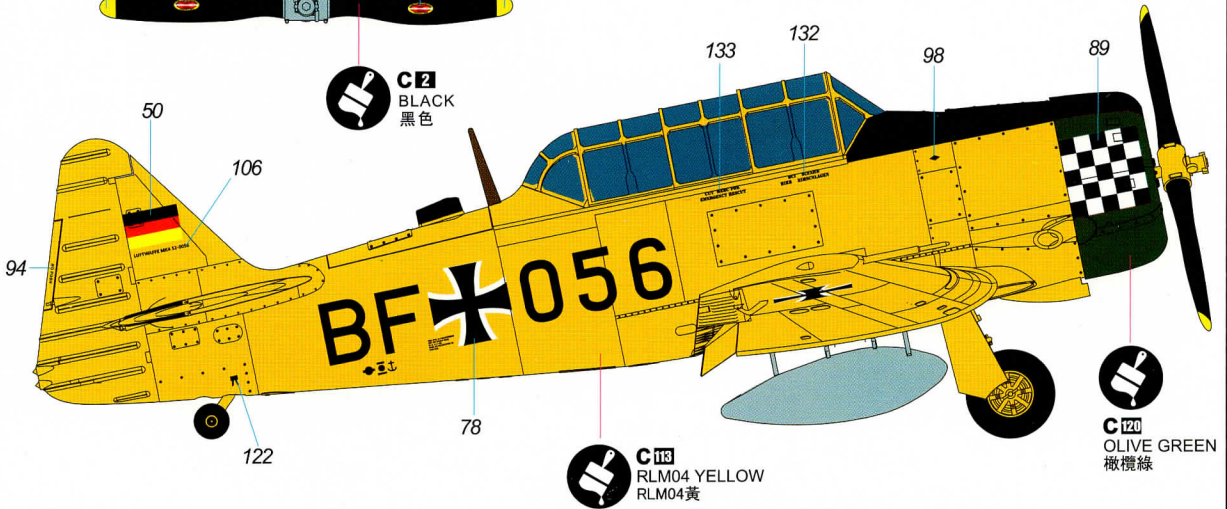

Painting & marking Guide

塗裝與水貼

Germany Aor Fprce, Harvard Mk.II, Aerobatic Team.