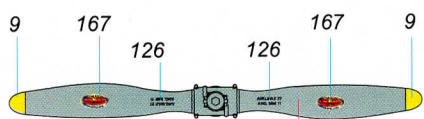

Painting & marking Guide

塗裝與水貼

Italy AirForce T-6G , No°MM54101.