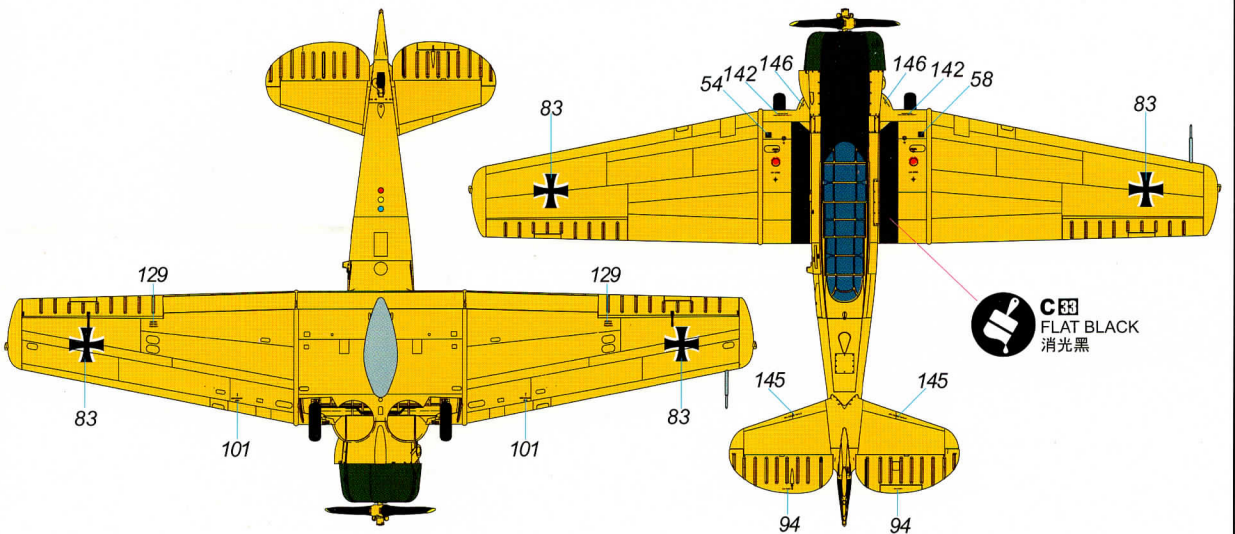

Painting & marking Guide

塗裝與水貼

Germany Aor Fprce, Harvard Mk.II, Aerobatic Team.