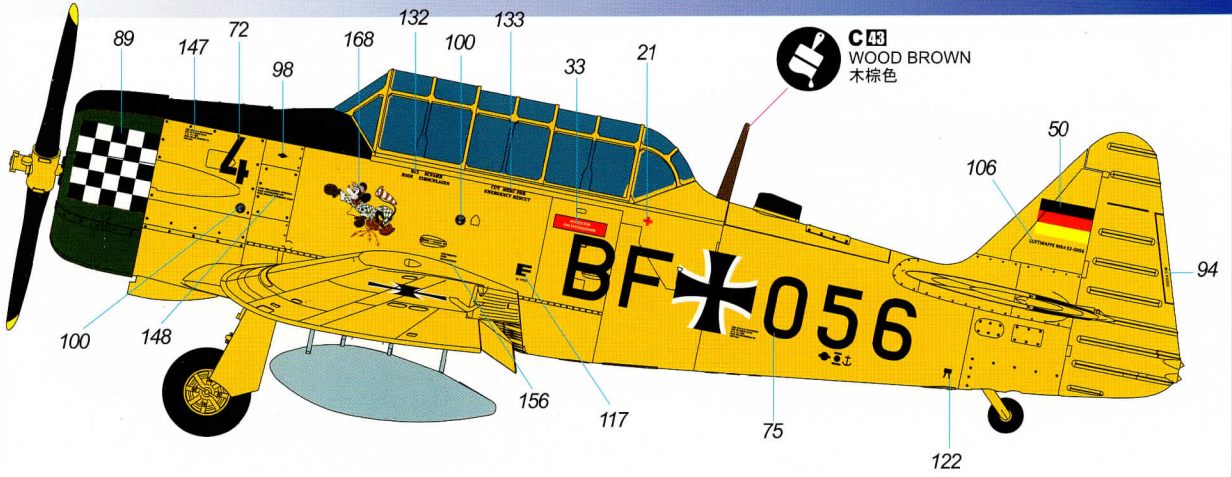

Painting & marking Guide

塗裝與水貼

Germany Aor Fprce, Harvard Mk.II, Aerobatic Team.