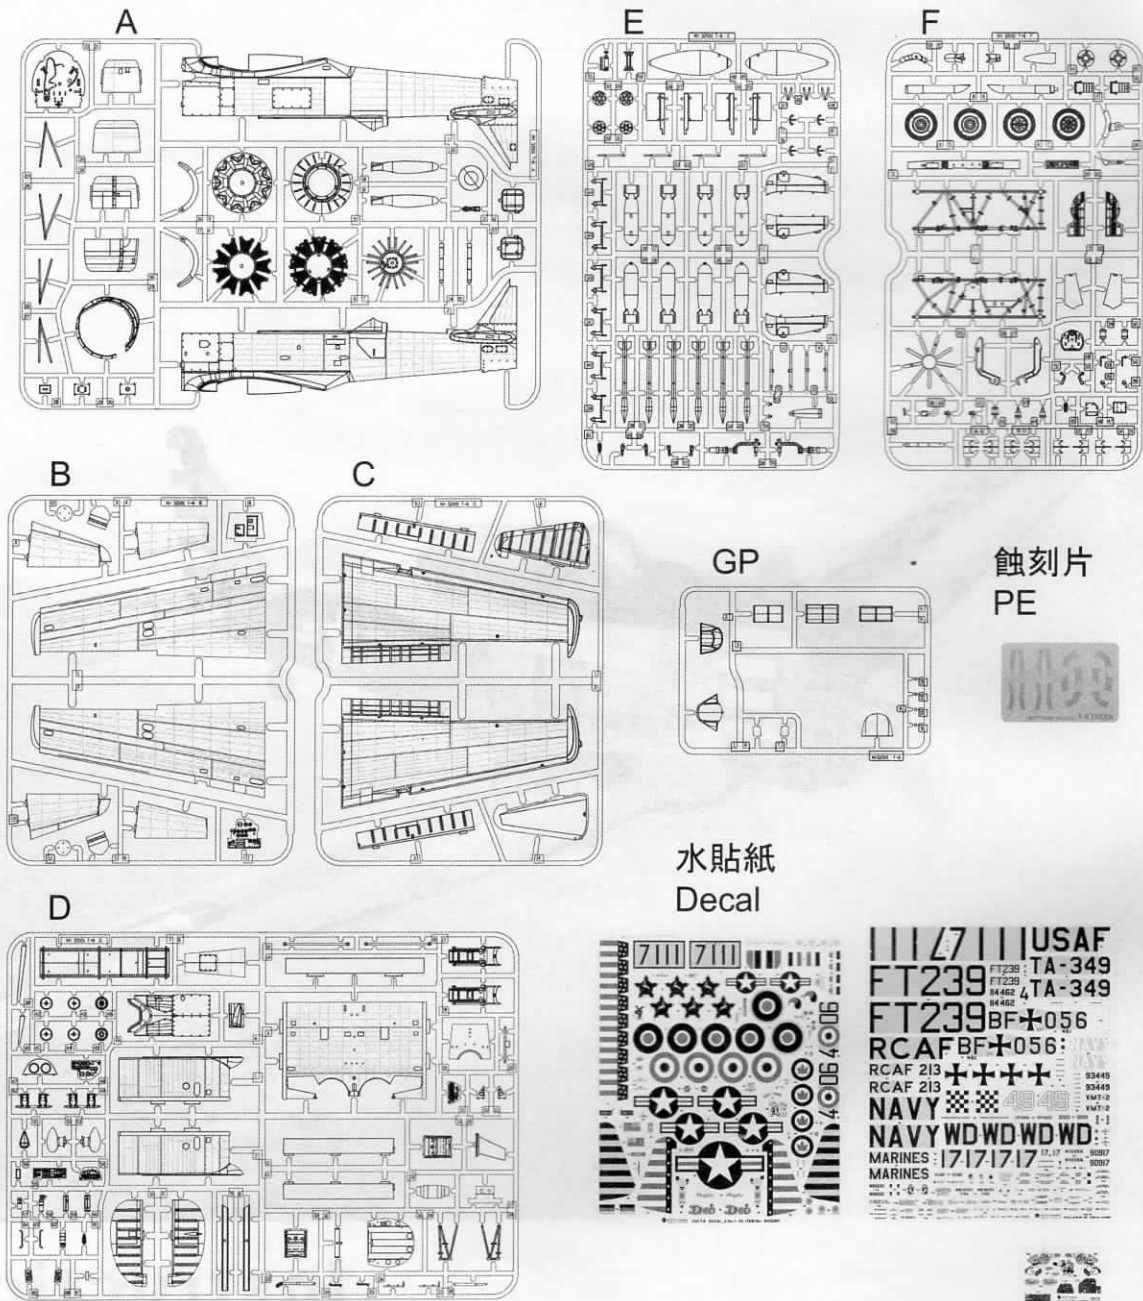

KITTY
HAWK

1:32

T-6 Texan

Instruction

ITEM NO.:KH32001

READ BEFORE ASSEMBLY

在組合您的模型之前，請充分閱讀本冊說明書。組合模型您需要如下物品（需另購）：模型膠水；一把模型鉗或一把用於將零件從框架上切下的模型筆刀。筆刀同樣可以用來修整零件的合模綫。祝您制作愉快！

Before assembling your model kit, read through these instructions carefully. To assemble this kit, you will need Plastic glue (not include). A pair of side cutter or a sharp modelling knife is required for removing parts from the frame. Plastic mould lines can be removed with the modelling knife.

塗色
Painting

隨愛好選擇
Optional

組合完成
Finished Assembly

制作兩組
Make Two

切除
Cut

對側
Opposite

部品图 Parts

蝕刻片
PE

水貼紙
Decal

15

16

17

切除
Cut

《M-M》

18

《N-N》