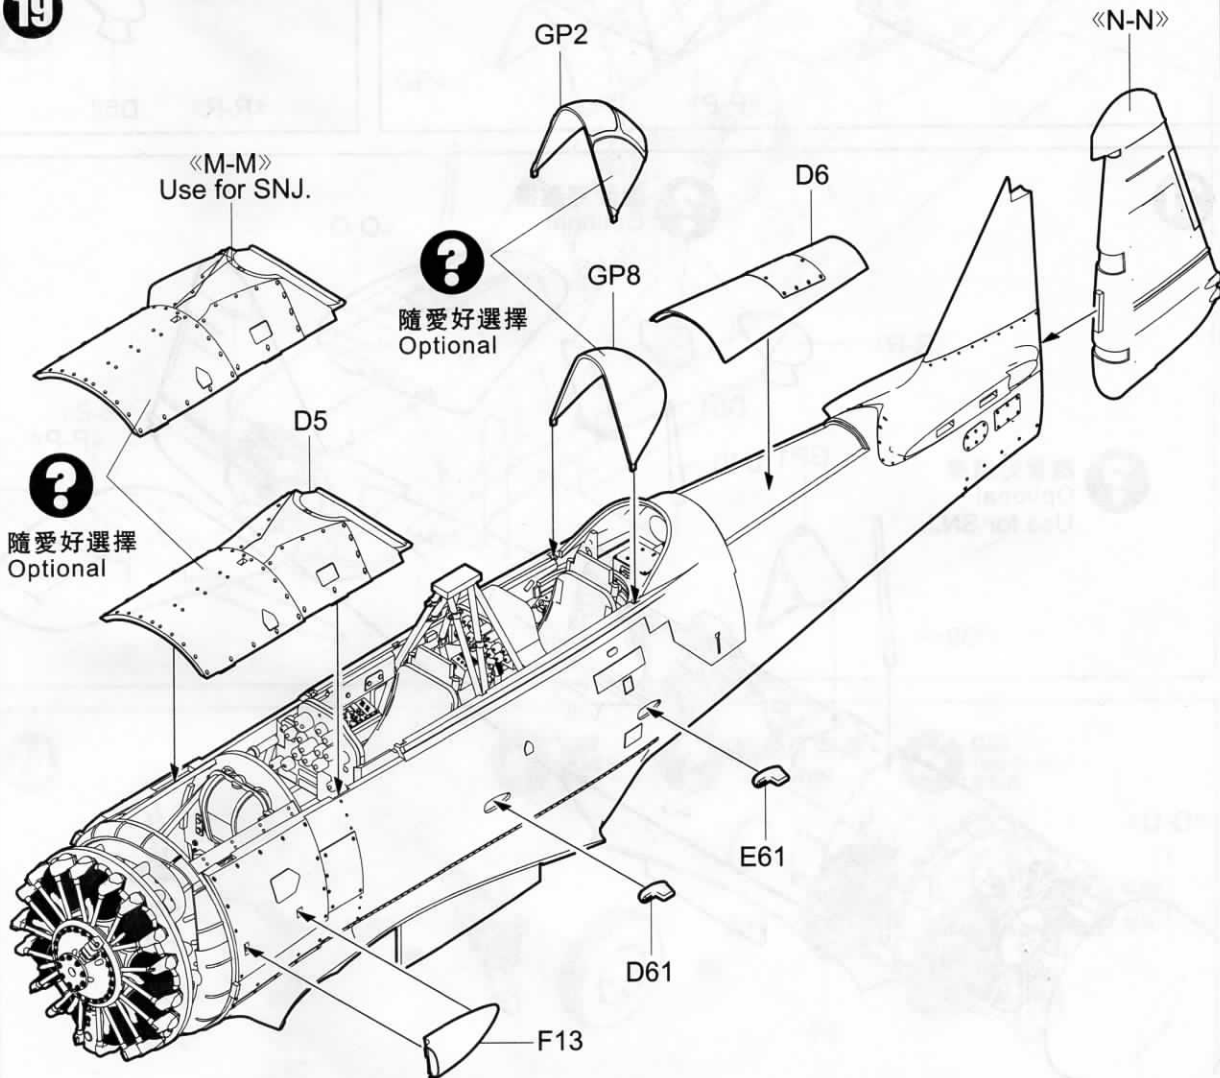

17

切除
Cut

《M-M》

18

《N-N》

19