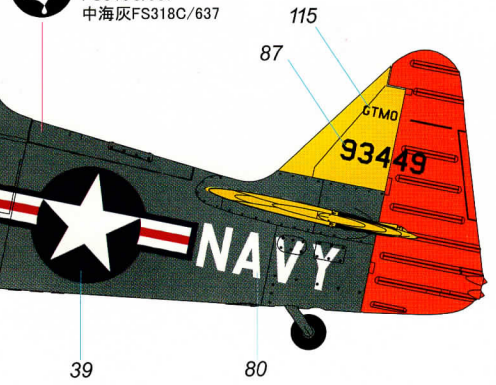

C335
MEDIUM SEA GREY
FS318C/637
中海灰FS318C/637