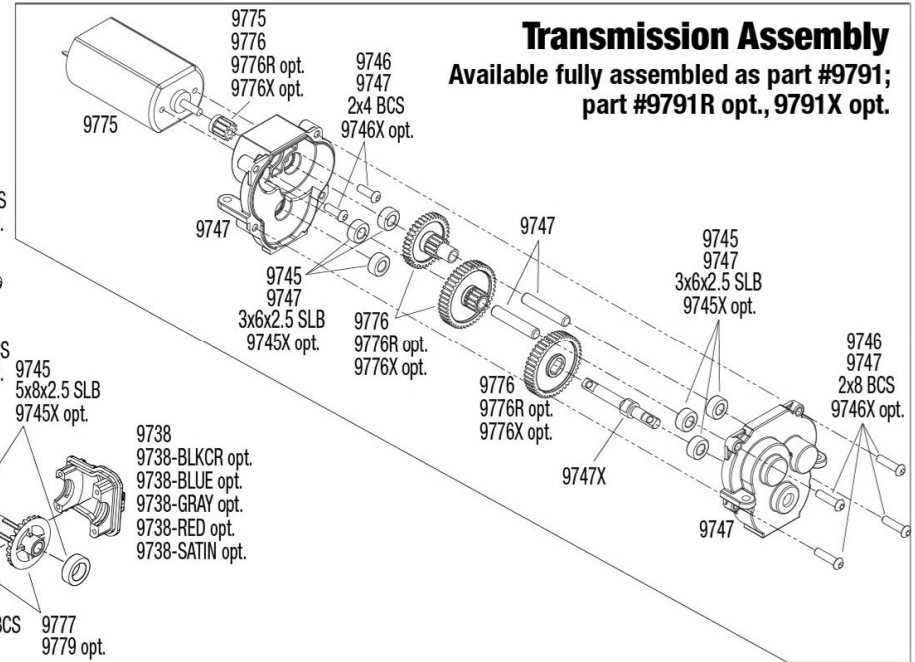

9746
9747
2x8 BCS
9746X opt.

Transmission Assembly

Available fully assembled as part #9791;
part #9791R opt., #9791X opt.

Rear Assembly

9746
2.5x14 BCS
9746X opt.

9746
1.6x7 BCS (self-tapping)
9746X opt.

9746
2.5x14 BCS
9746X opt.