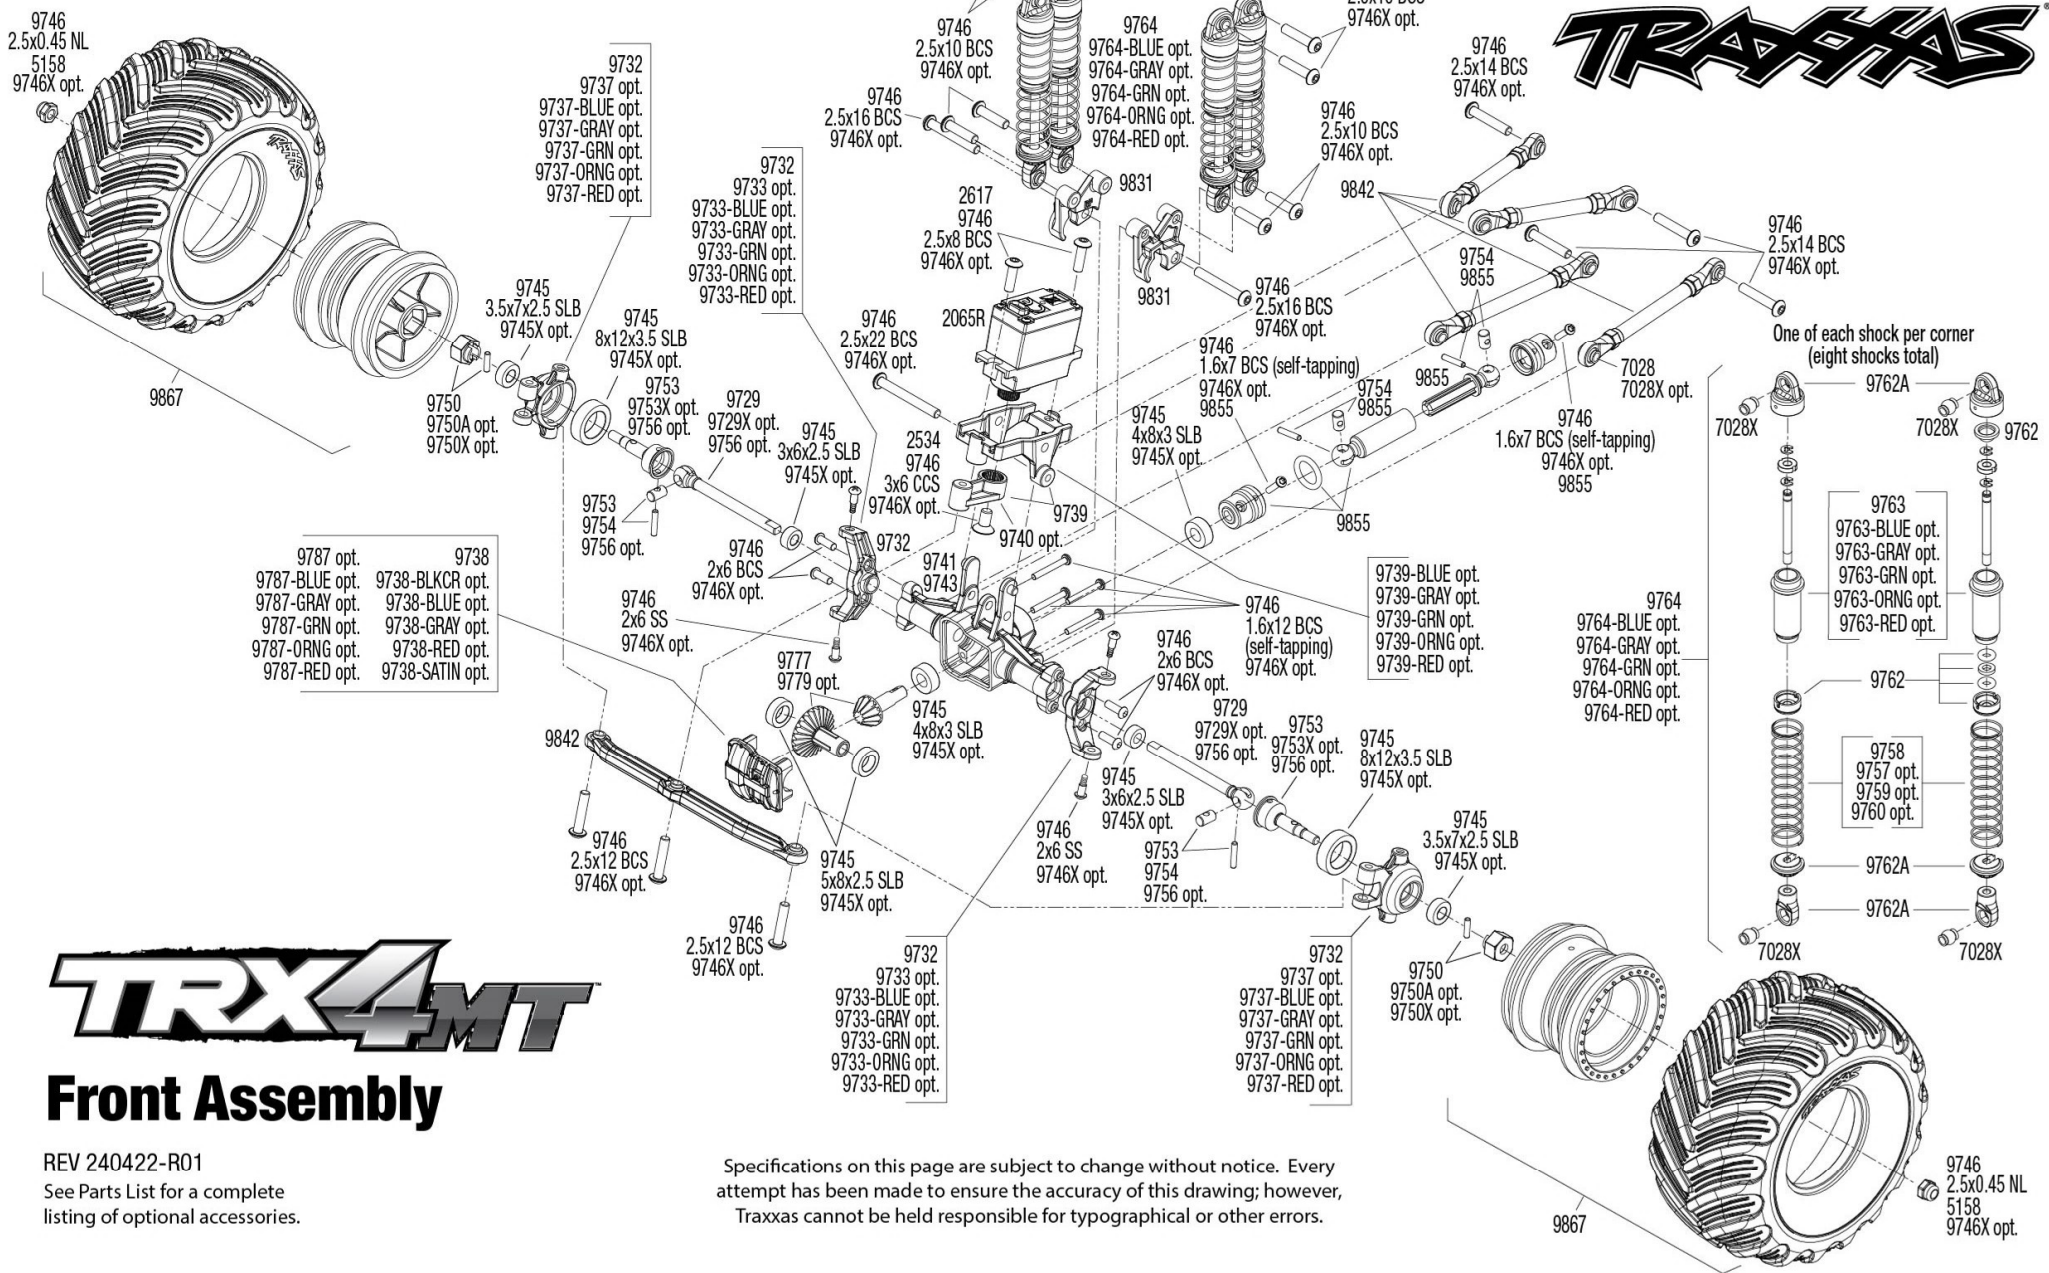

REV 240422-R01
See Parts List for a complete listing of optional accessories.

*See Rear Assembly for transmission exploded view.

TRX4MT

Front Assembly

REV 240422-R01
See Parts List for a complete listing of optional accessories.

9746
9747
2x8 BCS
9746X opt.

Transmission Assembly

Available fully assembled as part #9791;
part #9791R opt., #9791X opt.

Rear Assembly

9746
2.5x14 BCS
9746X opt.

9746
1.6x7 BCS (self-tapping)
9746X opt.

9746
2.5x14 BCS
9746X opt.

9855
9754

9746
2.5x14 BCS
9746X opt.

9842

9746
2.5x14 BCS
9746X opt.

9746
1.6x7 BCS (self-tapping)
9746X opt.

9754
9855

9745
4x8x3 SLB
9745X opt.

9746
1.6x12 BCS (self-tapping)
9746X opt.