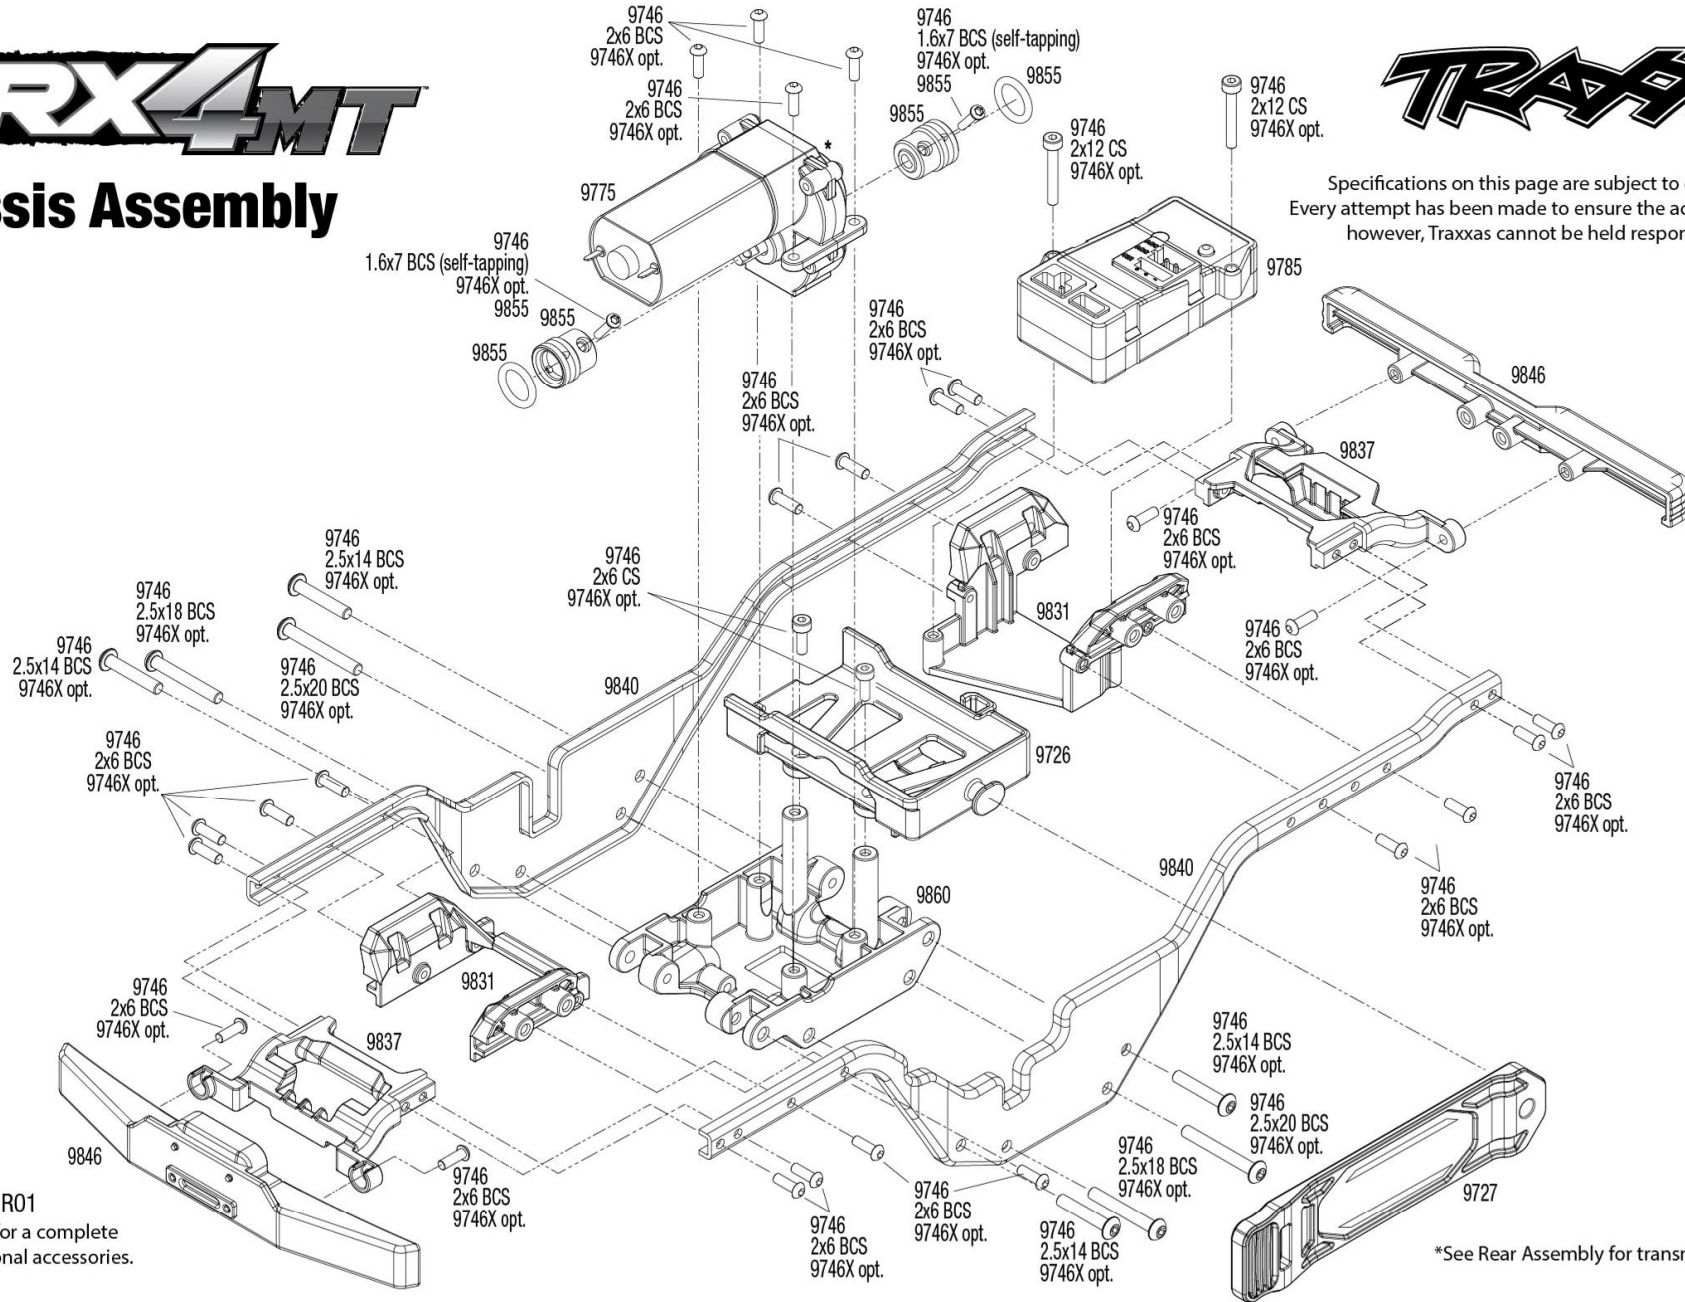

REV 240422-R01
See Parts List for a complete listing of optional accessories.

*See Rear Assembly for transmission exploded view.

TRX4MT

Front Assembly

REV 240422-R01
See Parts List for a complete listing of optional accessories.

9746
9747
2x8 BCS
9746X opt.

Transmission Assembly

Available fully assembled as part #9791;
part #9791R opt., #9791X opt.

Rear Assembly

9746
2.5x14 BCS
9746X opt.

9746
1.6x7 BCS (self-tapping)
9746X opt.

9746
2.5x14 BCS
9746X opt.

9855
9754

9746
2.5x14 BCS
9746X opt.

9842

9746
2.5x14 BCS
9746X opt.

9746
1.6x7 BCS (self-tapping)
9746X opt.

9754
9855

9745
4x8x3 SLB
9745X opt.

9746
1.6x12 BCS (self-tapping)
9746X opt.