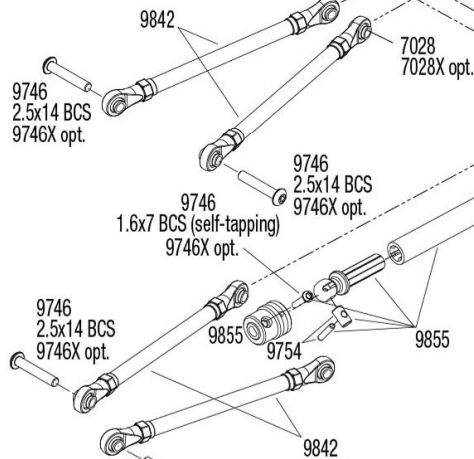

9745
3.5x7x2.5 SLB
9745X opt.

9746
2x4 BCS
9746X opt.

9750
9750A opt.
9750X opt.

9730
9730X opt.
9756 opt.

9741
9744

9746
2.5x16 BCS
9746X opt.

9745
4x8x3 SLB
9745X opt.

9746
2.5x18 BCS
9746X opt.

9777
9779 opt.

9738
9738-BLKCR opt.
9738-BLUE opt.
9738-GRAY opt.
9738-RED opt.
9738-SATIN opt.

9745
5x8x2.5 SLB
9745X opt.

9745
9747
3x6x2.5 SLB
9745X opt.

9776
9776R opt.
9776X opt.

9745
9747
3x6x2.5 SLB
9745X opt.

9746
9747
2x8 BCS
9746X opt.

Transmission Assembly

Available fully assembled as part #9791;
part #9791R opt., #9791X opt.

Rear Assembly

9746
2.5x14 BCS
9746X opt.

9746
1.6x7 BCS (self-tapping)
9746X opt.

9746
2.5x14 BCS
9746X opt.

9855
9754

9746
2.5x14 BCS
9746X opt.

9842

9746
2.5x14 BCS
9746X opt.

9746
1.6x7 BCS (self-tapping)
9746X opt.

9754
9855

9745
4x8x3 SLB
9745X opt.

9746
1.6x12 BCS (self-tapping)
9746X opt.